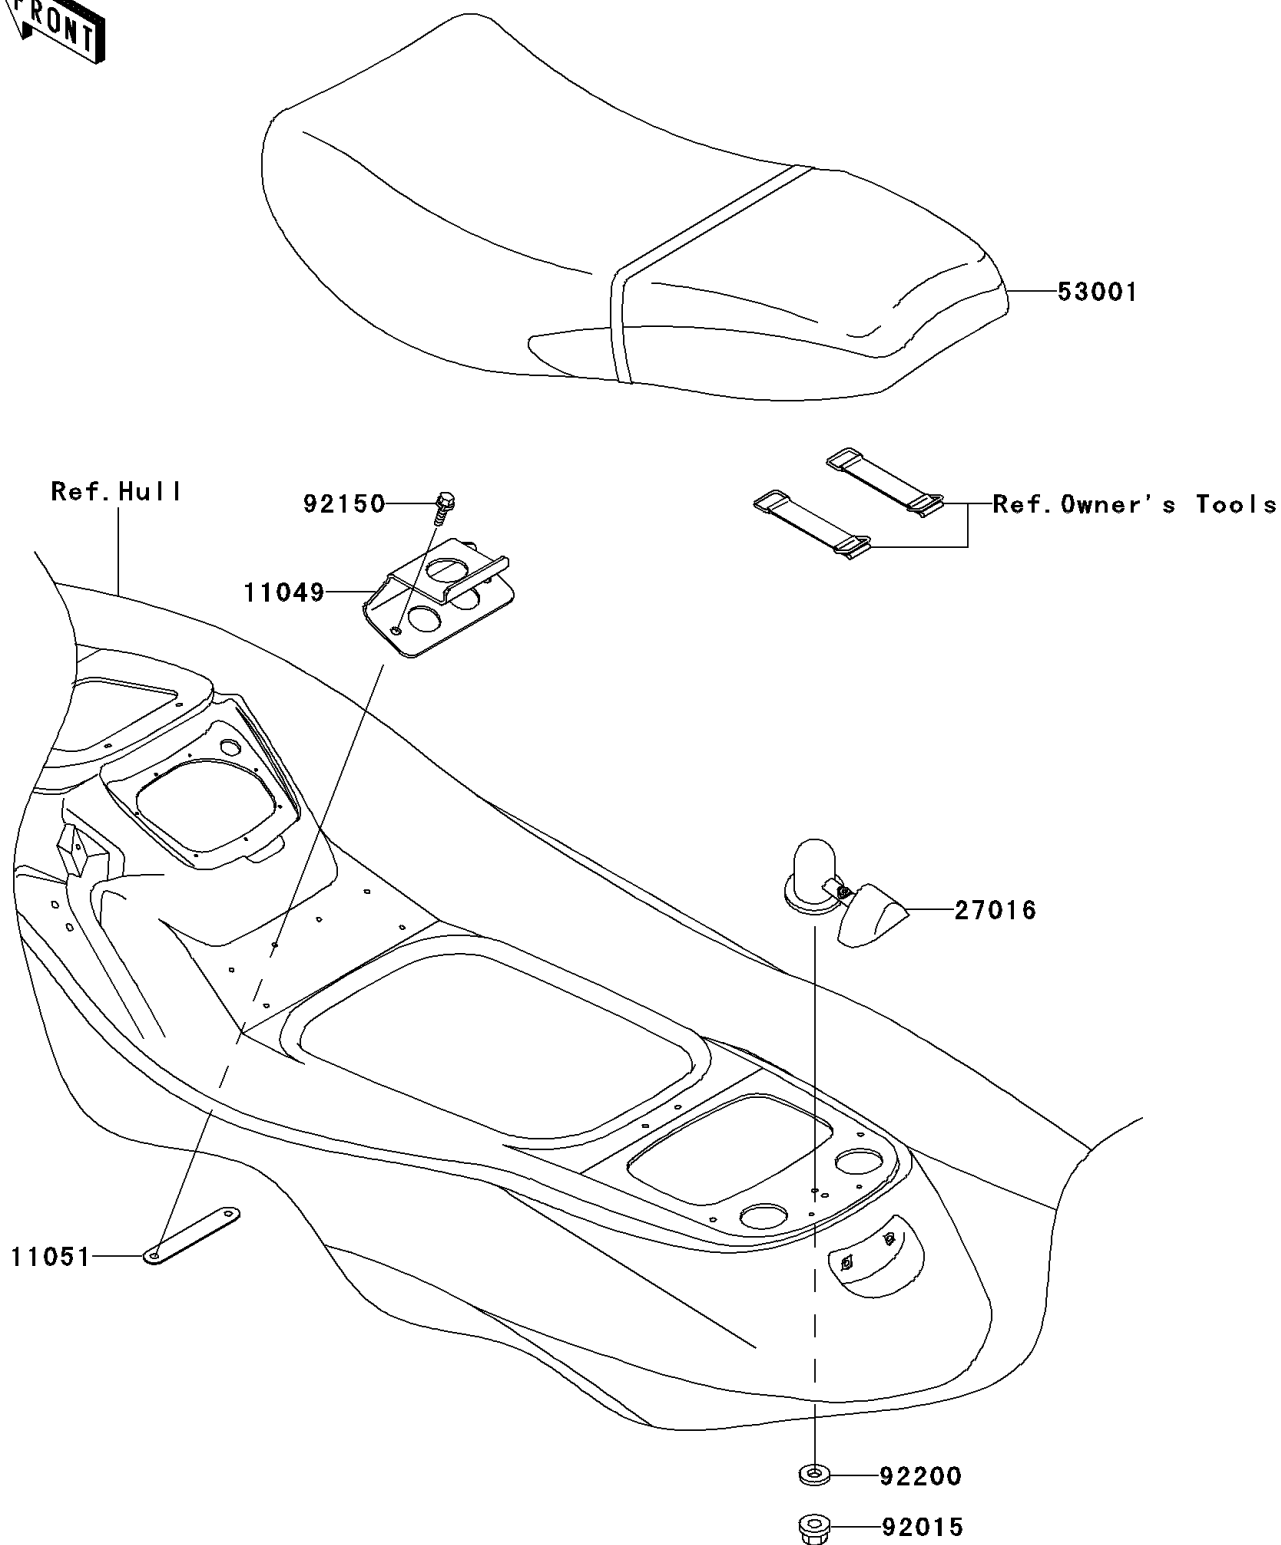

2003 1200 STX-R PARTS DIAGRAM

Seat

F3146

2003 1200 STX-R PARTS LIST

Seat

ITEM NAME	PART NUMBER	QUANTITY
BRACKET,SEAT (Ref # 11049)	11049-3735	1
BRACKET (Ref # 11051)	11051-3793	1
LOCK-ASSY,SEAT,F.BLACK (Ref # 27016)	27016-3744-6Z	1
SEAT-ASSY,BLACK/WHITE (Ref # 53001)	53001-3753-PK	1
NUT,FLANGED,8MM (Ref # 92015)	92015-3709	1
BOLT,6X18 (Ref # 92150)	92150-3729	1
WASHER,8.5X25X1.5 (Ref # 92200)	92200-3717	1