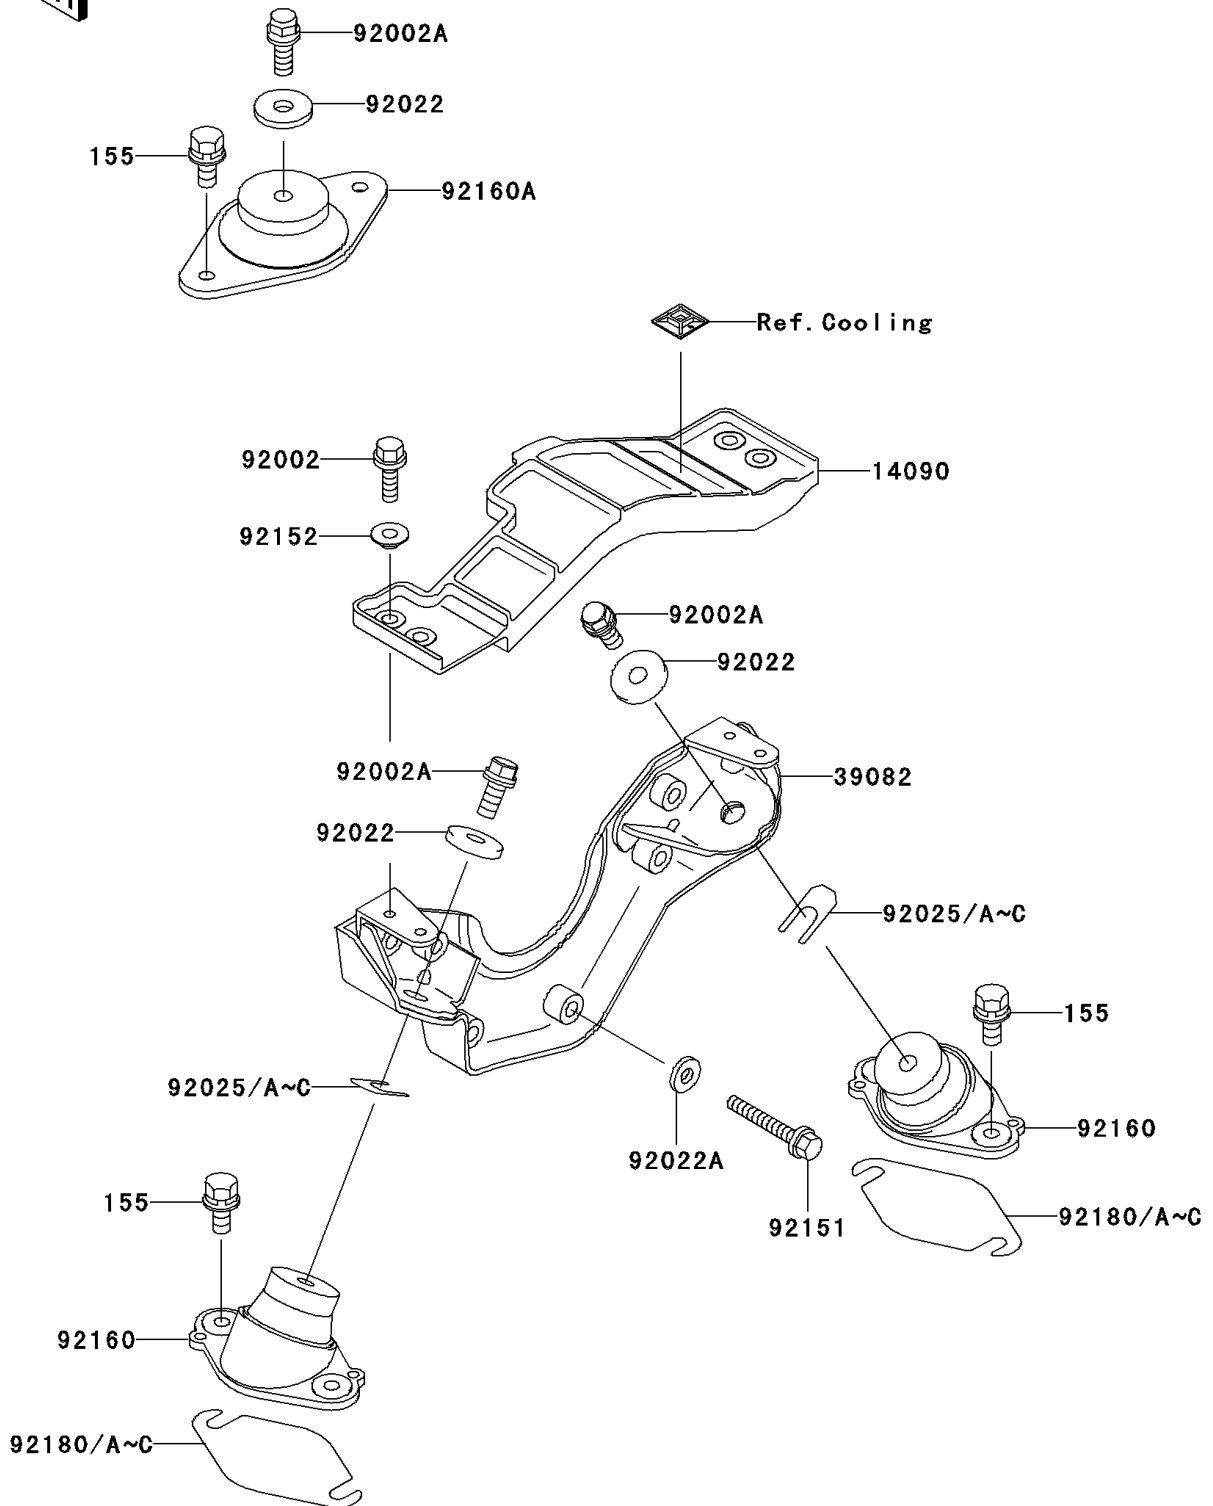

2003 1200 STX-R PARTS DIAGRAM

Engine Mount

F3144

2003 1200 STX-R PARTS LIST

Engine Mount

ITEM NAME	PART NUMBER	QUANTITY
BOLT-WSP-SMALL,8X20 (Ref # 155)	155R0820	1
COVER (Ref # 14090)	14090-3815	1
MOUNT-ENGINE (Ref # 39082)	39082-3720	1
BOLT,6X16 (Ref # 92002)	92002-3728	1
BOLT,10X25 (Ref # 92002A)	92002-3770	1
WASHER,32X10.5X4 (Ref # 92022)	92022-3023	1
WASHER,8.2X18X1.5 (Ref # 92022A)	92022-3743	1
SHIM,T=0.3MM (Ref # 92025)	92025-3705	1
SHIM,T=0.5MM (Ref # 92025A)	92025-3706	1
SHIM,T=1.0MM (Ref # 92025B)	92025-3707	1
SHIM,T=1.5MM (Ref # 92025C)	92025-3708	1
BOLT,8X35 (Ref # 92151)	92151-3763	1
COLLAR (Ref # 92152)	92152-3712	1
DAMPER,ENGINE MOUNT (Ref # 92160)	92160-3838	1
DAMPER (Ref # 92160A)	92160-3903	1
SHIM,T=0.30 (Ref # 92180)	92180-3708	1
SHIM,T=0.50 (Ref # 92180A)	92180-3709	1
SHIM,T=1.00 (Ref # 92180B)	92180-3710	1
SHIM,T=1.50 (Ref # 92180C)	92180-3711	1