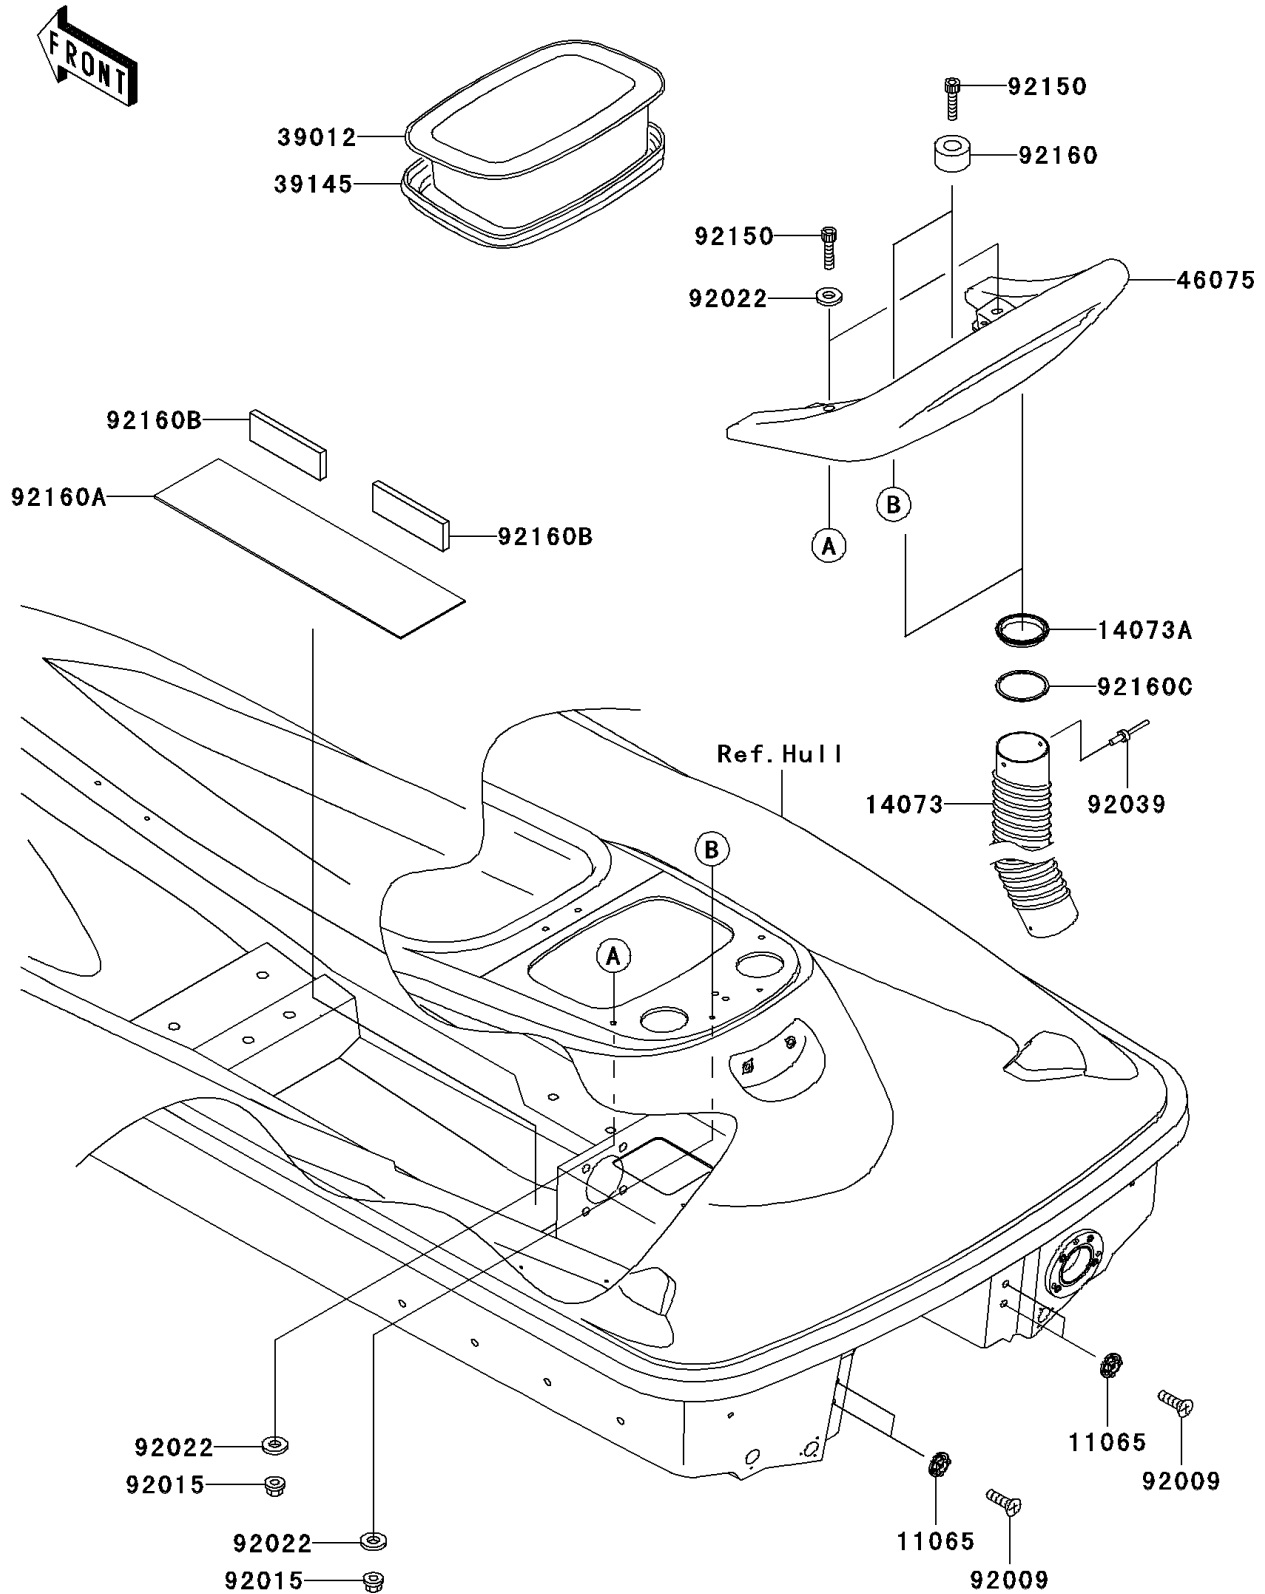

2003 1200 STX-R PARTS DIAGRAM

Hull Rear Fittings

F3137

2003 1200 STX-R PARTS LIST

Hull Rear Fittings

| ITEM NAME | PART NUMBER | QUANTITY |
|--------------------------------------|---------------|----------|
| CAP,STEP NUT (Ref # 11065) | 11065-3712 | 1 |
| DUCT,FR (Ref # 14073) | 14073-3764 | 1 |
| DUCT (Ref # 14073A) | 14073-3780 | 1 |
| CASE-STORAGE (Ref # 39012) | 39012-3716 | 1 |
| TRIM-SEAL,STORAGE CASE (Ref # 39145) | 39145-3780 | 1 |
| GRIP,RR,F.BLACK (Ref # 46075) | 46075-3755-6Z | 1 |
| SCREW,6X12 (Ref # 92009) | 92009-3852 | 1 |
| NUT,6MM (Ref # 92015) | 92015-3767 | 1 |
| WASHER,6.5X20X1.5 (Ref # 92022) | 92022-3710 | 1 |
| RIVET (Ref # 92039) | 92039-3747 | 1 |
| BOLT,SOCKET,6X30 (Ref # 92150) | 92150-3822 | 1 |
| DAMPER (Ref # 92160) | 92160-3738 | 1 |
| DAMPER (Ref # 92160A) | 92160-3839 | 1 |
| DAMPER (Ref # 92160B) | 92160-3840 | 1 |
| DAMPER (Ref # 92160C) | 92160-3910 | 1 |