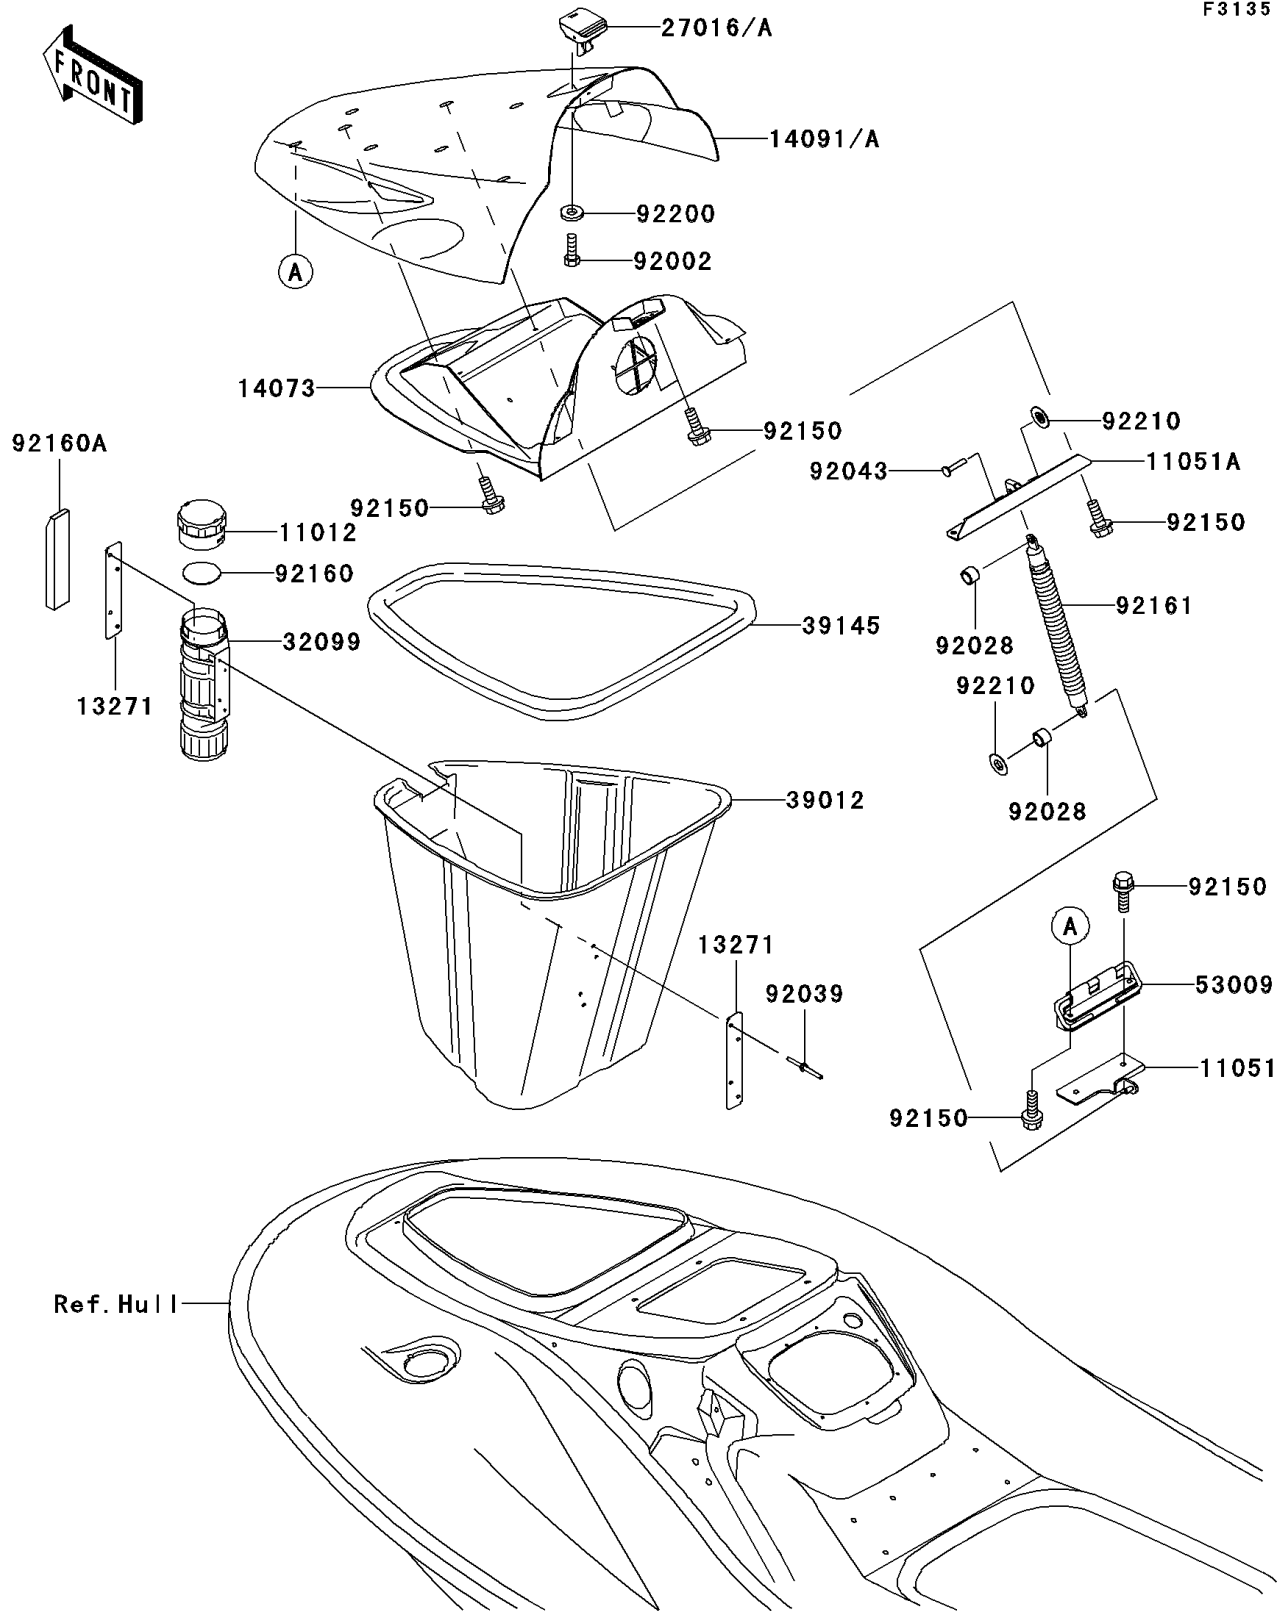

2003 1200 STX-R PARTS DIAGRAM

Hull Front Fittings

F3135

2003 1200 STX-R PARTS LIST

Hull Front Fittings

ITEM NAME	PART NUMBER	QUANTITY
CAP,FIRE EXTINGUISHER (Ref # 11012)	11012-3766	1
BRACKET (Ref # 11051)	11051-3741	1
BRACKET (Ref # 11051A)	11051-3766	1
PLATE,FIRE EXTINGUISHER (Ref # 13271)	13271-3775	1
DUCT,FR (Ref # 14073)	14073-3777	1
COVER,HATCH,C.L.GREEN (Ref # 14091)	14091-3734-367	1
LOCK-ASSY,HATCH COVER (Ref # 27016A)	27016-3756	1
CASE,FIRE EXTINGUISHER (Ref # 32099)	32099-3769	1
CASE-STORAGE,FR (Ref # 39012)	39012-3726	1
TRIM-SEAL,L=1380 (Ref # 39145)	39145-3773	1
HINGE,HATCH COVER (Ref # 53009)	53009-3725	1
BOLT,5X16 (Ref # 92002)	92002-3747	1
BUSHING (Ref # 92028)	92028-3765	1
RIVET (Ref # 92039)	92039-3755	1
PIN,6X33 (Ref # 92043)	92043-3748	1
BOLT,6X18 (Ref # 92150)	92150-3729	1
DAMPER (Ref # 92160)	92160-3814	1
DAMPER (Ref # 92160A)	92160-3821	1
DAMPER (Ref # 92161)	92161-3705	1
WASHER,5.9X16X1.5 (Ref # 92200)	92200-3714	1
NUT,SPEED,6MM (Ref # 92210)	92210-3739	1