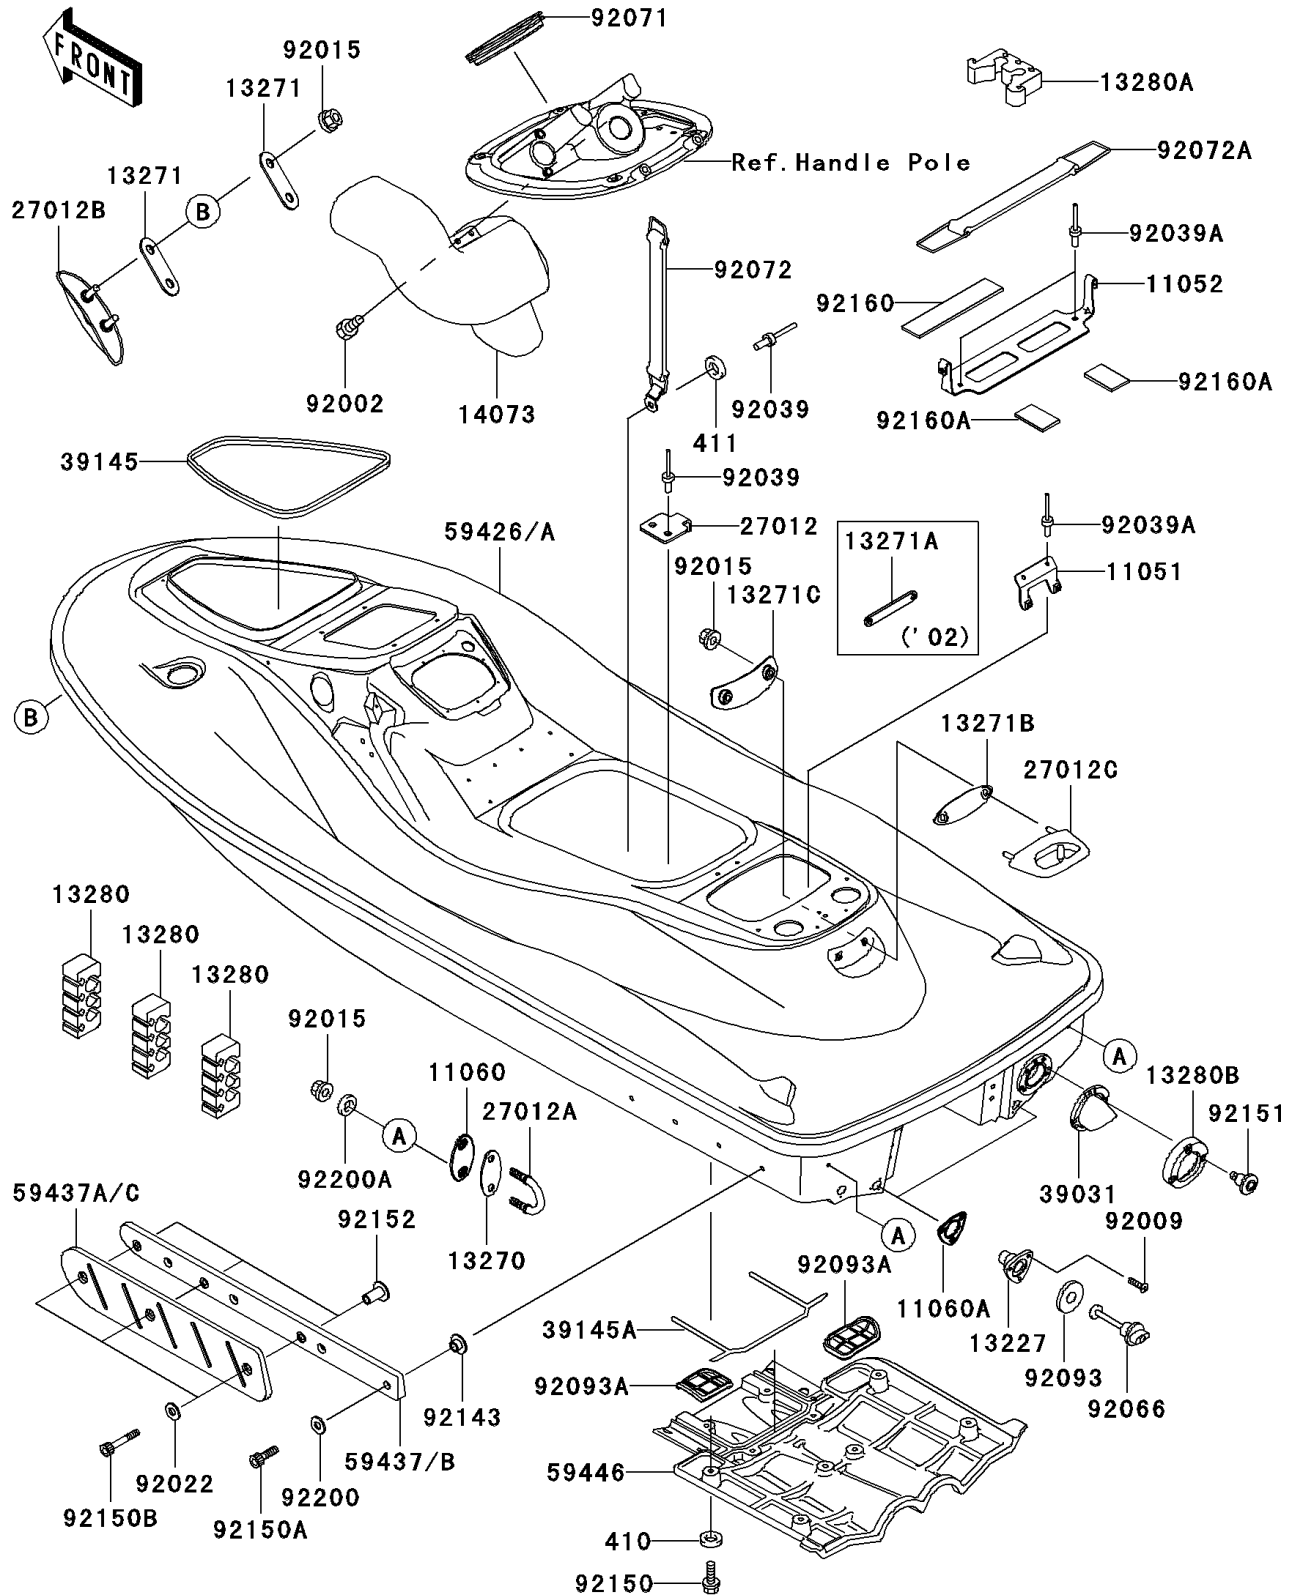

2003 1200 STX-R PARTS DIAGRAM

Hull

F3130

2003 1200 STX-R PARTS LIST

Hull

ITEM NAME	PART NUMBER	QUANTITY
BRACKET,BREATHER-BILGE (Ref # 11051)	11051-3802	1
BRACKET (Ref # 11052)	11052-3765	1
GASKET,U HOOK,RR (Ref # 11060)	11060-3800	1
GASKET,DRAIN PLUG (Ref # 11060A)	11060-3801	1
HOUSING,DRAIN PLUG (Ref # 13227)	13227-3711	1
PLATE (Ref # 13270)	13270-3860	1
PLATE (Ref # 13271)	13271-3724	1
PLATE (Ref # 13271B)	13271-3858	1
PLATE,REAR TOWING HOOK (Ref # 13271C)	13271-3859	1
HOLDER (Ref # 13280)	13280-3703	1
HOLDER,FUEL FILTER (Ref # 13280A)	13280-3705	1
HOLDER,EXHAUST VALVE (Ref # 13280B)	13280-3718	1
DUCT (Ref # 14073)	14073-3781	1
HOOK (Ref # 27012)	27012-3787	1
HOOK (Ref # 27012A)	27012-3797	1
HOOK,BOW,F.BLACK (Ref # 27012B)	27012-3822-6Z	1
HOOK,REAR TOWING,F.BLACK (Ref # 27012C)	27012-3836-6Z	1
CAP-END (Ref # 39031)	39031-3704	1
TRIM-SEAL,L=1412 (Ref # 39145)	39145-3748	1
TRIM-SEAL,JET PUMP COVER (Ref # 39145A)	39145-3768	1
HULL-COMP,J.WHITE (Ref # 59426A)	59426-3933-8C	1
STABILIZER,RIGHT BASE,F.BLACK (Ref # 59437)	59437-3725-6Z	1
STABILIZER,RIGHT WING,F.BLACK (Ref # 59437A)	59437-3727-6Z	1
STABILIZER,LEFT BASE,F.BLACK (Ref # 59437B)	59437-3728-6Z	1
STABILIZER,LEFT WING,F.BLACK (Ref # 59437C)	59437-3730-6Z	1
COVER-JET PUMP (Ref # 59446)	59446-3754	1
BOLT,6X20 (Ref # 92002)	92002-3755	1
SCREW,TAPPING,4X16 (Ref # 92009)	92009-3849	1
NUT,FLANGED,8MM (Ref # 92015)	92015-3709	1