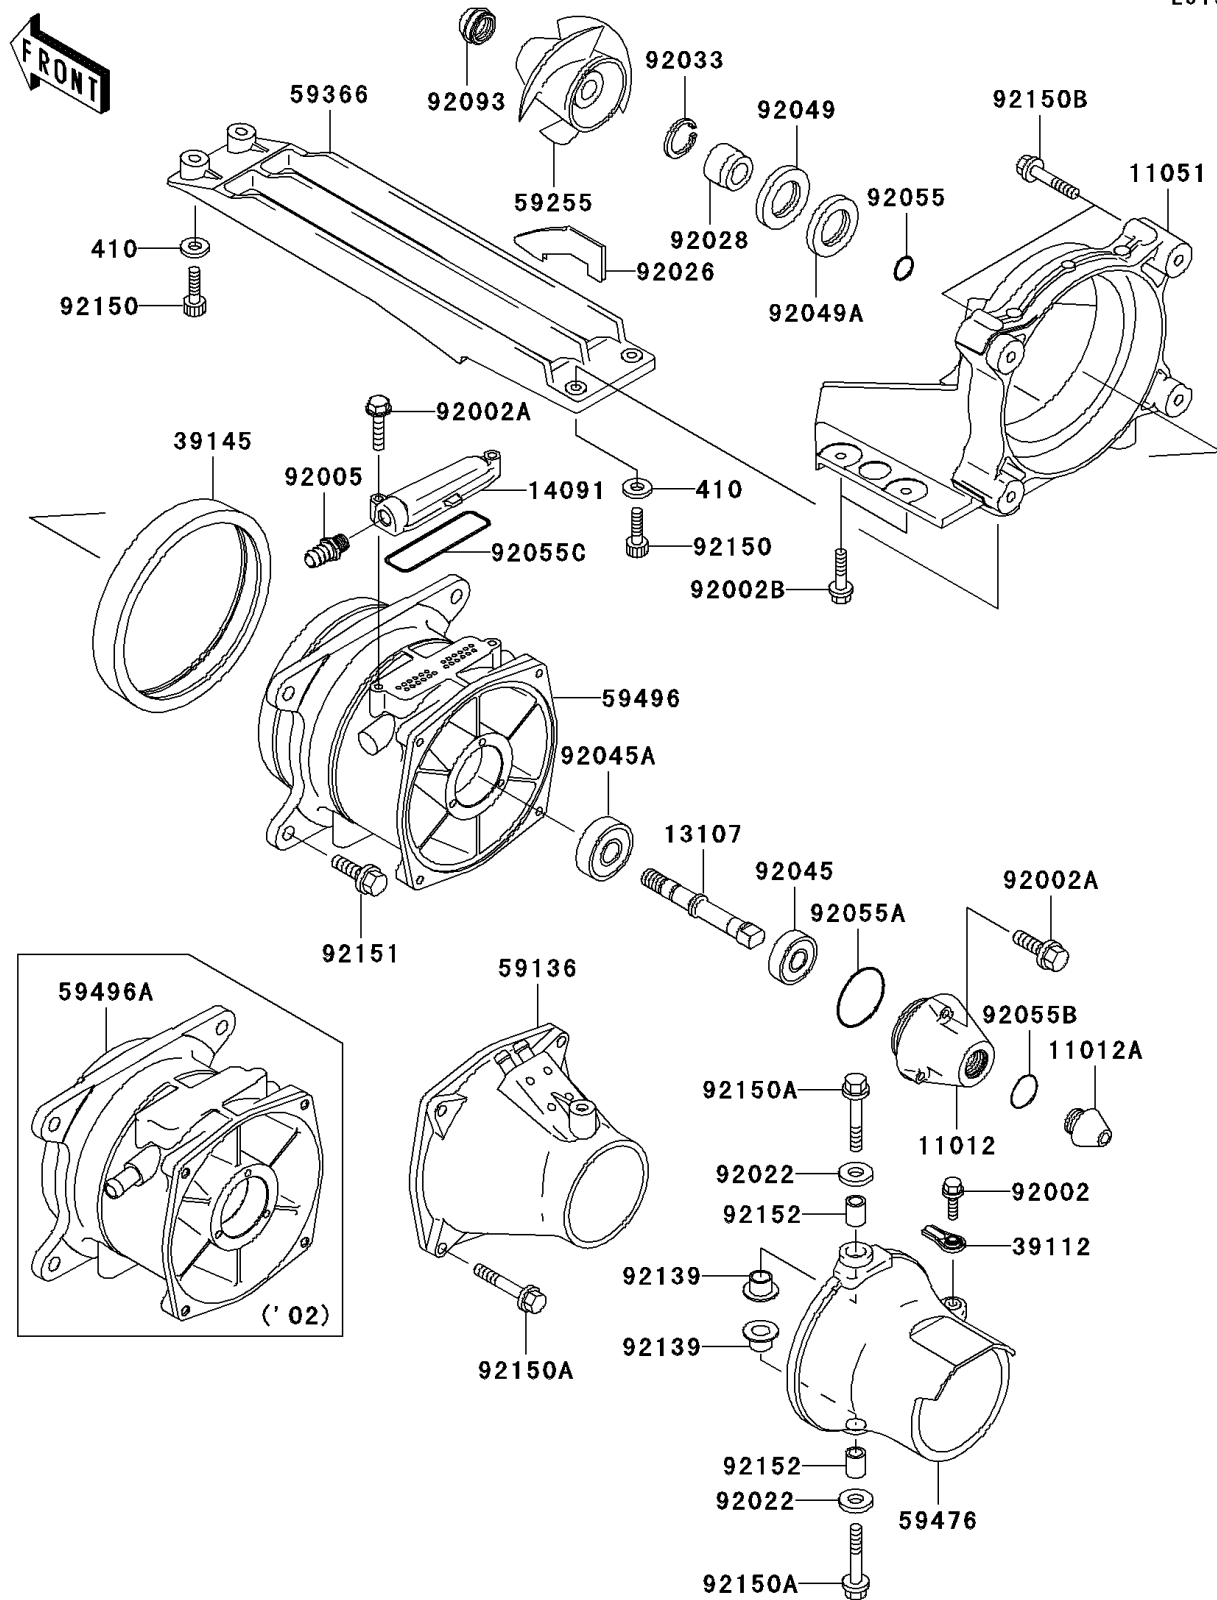

2003 1200 STX-R PARTS DIAGRAM

Jet Pump

E3191

2003 1200 STX-R PARTS LIST

Jet Pump

ITEM NAME	PART NUMBER	QUANTITY
WASHER-PLAIN-SMALL,6MM (Ref # 410)	410S0600	1
CAP (Ref # 11012)	11012-3785	1
CAP (Ref # 11012A)	11012-3786	1
BRACKET (Ref # 11051)	11051-3763	1
SHAFT,JETPUMP (Ref # 13107)	13107-3752	1
COVER,VANE GUIDE (Ref # 14091)	14091-3751	1
RODEND-TIE (Ref # 39112)	39112-3703	1
TRIM-SEAL (Ref # 39145)	39145-3742	1
NOZZLE-PUMP (Ref # 59136)	59136-3747	1
IMPELLER-COMP (Ref # 59255)	59255-3721	1
GRATE (Ref # 59366)	59366-3719	1
NOZZLE-STRG (Ref # 59476)	59476-3742	1
VANE-GUIDE (Ref # 59496)	59496-3737	1
BOLT,6X25 (Ref # 92002)	92002-3714	1
BOLT,6X30 (Ref # 92002A)	92002-3726	1
BOLT,6X20 (Ref # 92002B)	92002-3755	1
FITTING (Ref # 92005)	92005-3714	1
WASHER,PLAIN (Ref # 92022)	92022-3026	1
SPACER (Ref # 92026)	92026-3742	1
BUSHING (Ref # 92028)	92028-3756	1
RING-SNAP (Ref # 92033)	92033-3725	1
BEARING-BALL,62022RD (Ref # 92045)	92045-3721	1
BEARING-BALL (Ref # 92045A)	92045-3727	1
SEAL-OIL,SCJ30X50X7 (Ref # 92049)	92049-3720	1
SEAL-OIL,SCY30X50X7 (Ref # 92049A)	92049-3721	1
RING-O,OIL FILTER (Ref # 92055)	92055-1011	1
RING-O (Ref # 92055A)	92055-3741	1
RING-O (Ref # 92055B)	92055-3744	1
RING-O,70.2X74.0X1.90 (Ref # 92055C)	92055-3765	1

2003 1200 STX-R PARTS LIST

Jet Pump

ITEM NAME	PART NUMBER	QUANTITY
SEAL (Ref # 92093)	92093-3749	1
BUSHING (Ref # 92139)	92139-3701	1
BOLT,SOCKET,6X18 (Ref # 92150)	92150-3775	1
BOLT,8X35 (Ref # 92150A)	92150-3792	1
BOLT,FLANGED,8X30 (Ref # 92150B)	92150-3803	1
BOLT,10X30 (Ref # 92151)	92151-3706	1
COLLAR,8.2X11.8X15 (Ref # 92152)	92152-3703	1