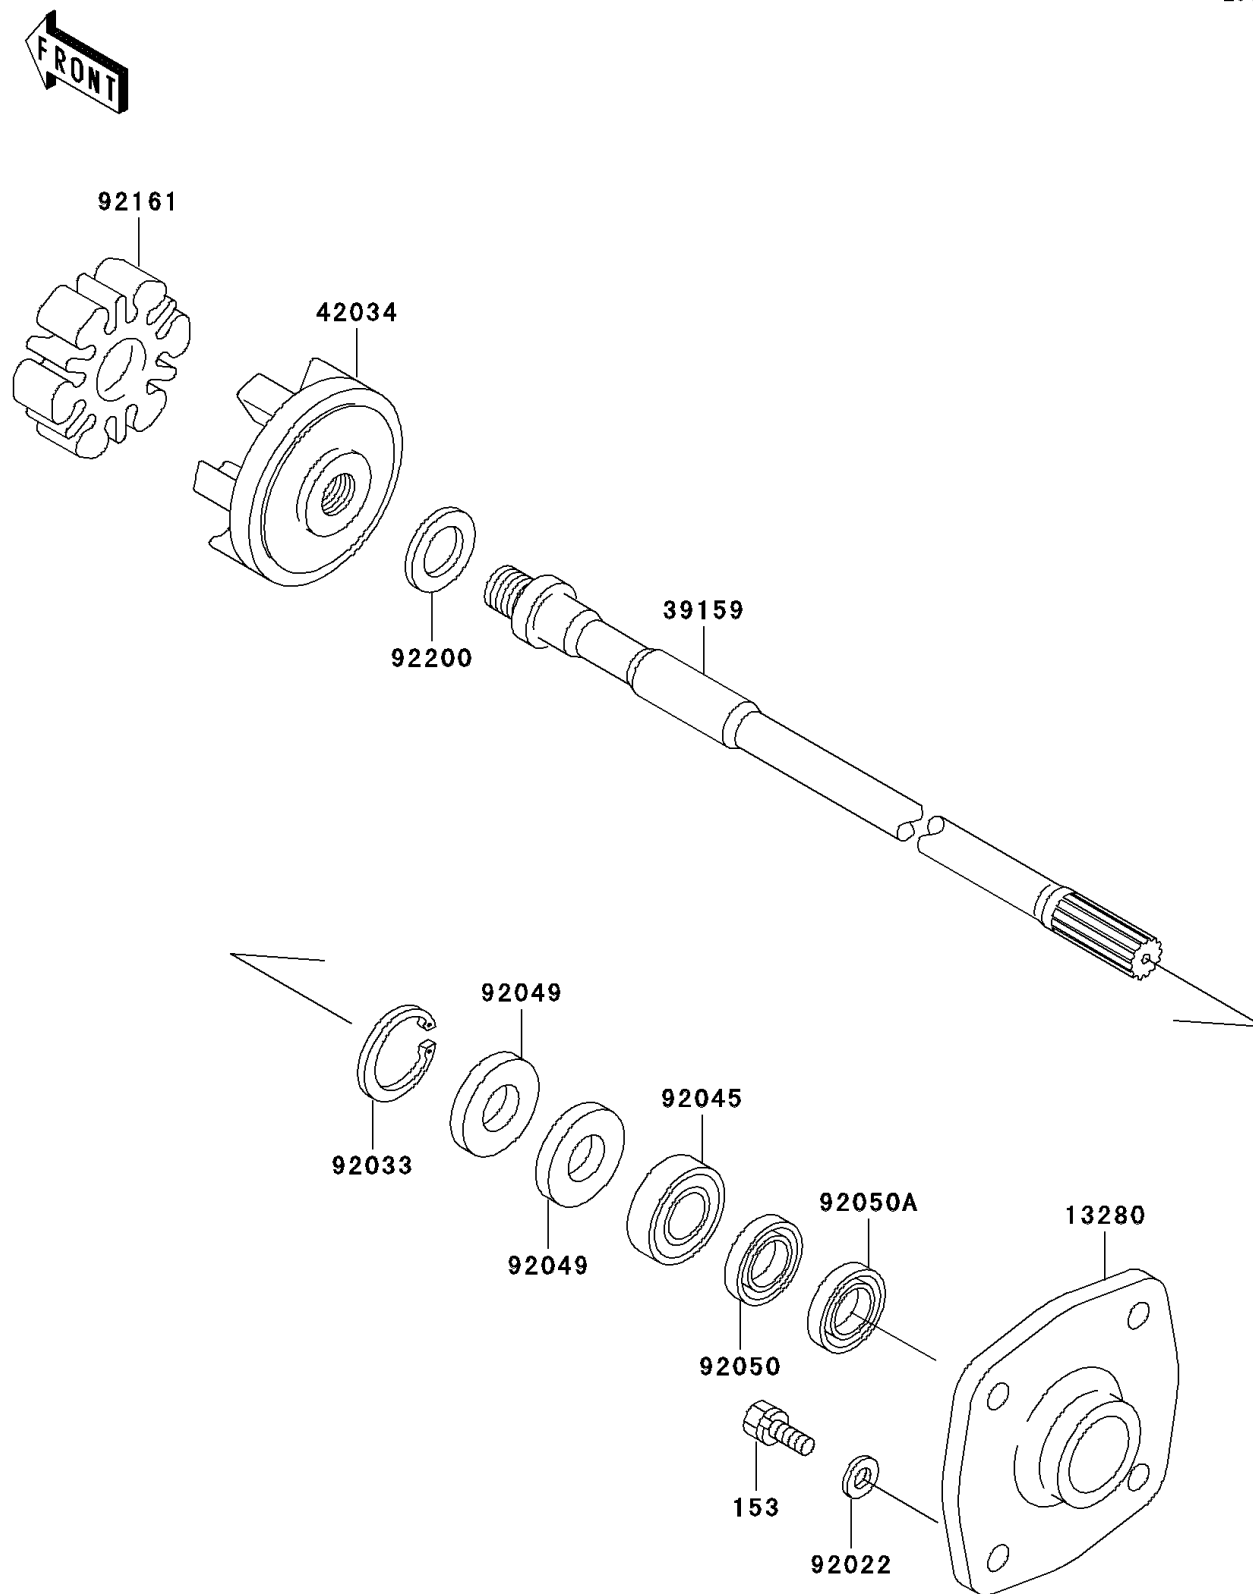

## 2003 1200 STX-R PARTS DIAGRAM

Drive Shaft

E3134

## 2003 1200 STX-R PARTS LIST

Drive Shaft

ITEM NAME	PART NUMBER	QUANTITY
BOLT-WS-SMALL (Ref # 153)	153R0830	1
HOLDER (Ref # 13280)	13280-3730	1
SHAFT-DRIVE (Ref # 39159)	39159-3732	1
COUPLING (Ref # 42034)	42034-3711	1
WASHER,8.2X18X1.5 (Ref # 92022)	92022-1964	1
RING-SNAP,42MM (Ref # 92033)	92033-3713	1
BEARING-BALL,60042RD (Ref # 92045)	92045-3705	1
SEAL-OIL,S620426 (Ref # 92049)	92049-3707	1
SEAL-OIL,SCY20368 (Ref # 92050)	92050-502	1
SEAL-OIL,SC20367 (Ref # 92050A)	92050-503	1
DAMPER (Ref # 92161)	92161-3711	1
WASHER,24X32X2.0 (Ref # 92200)	92200-3739	1