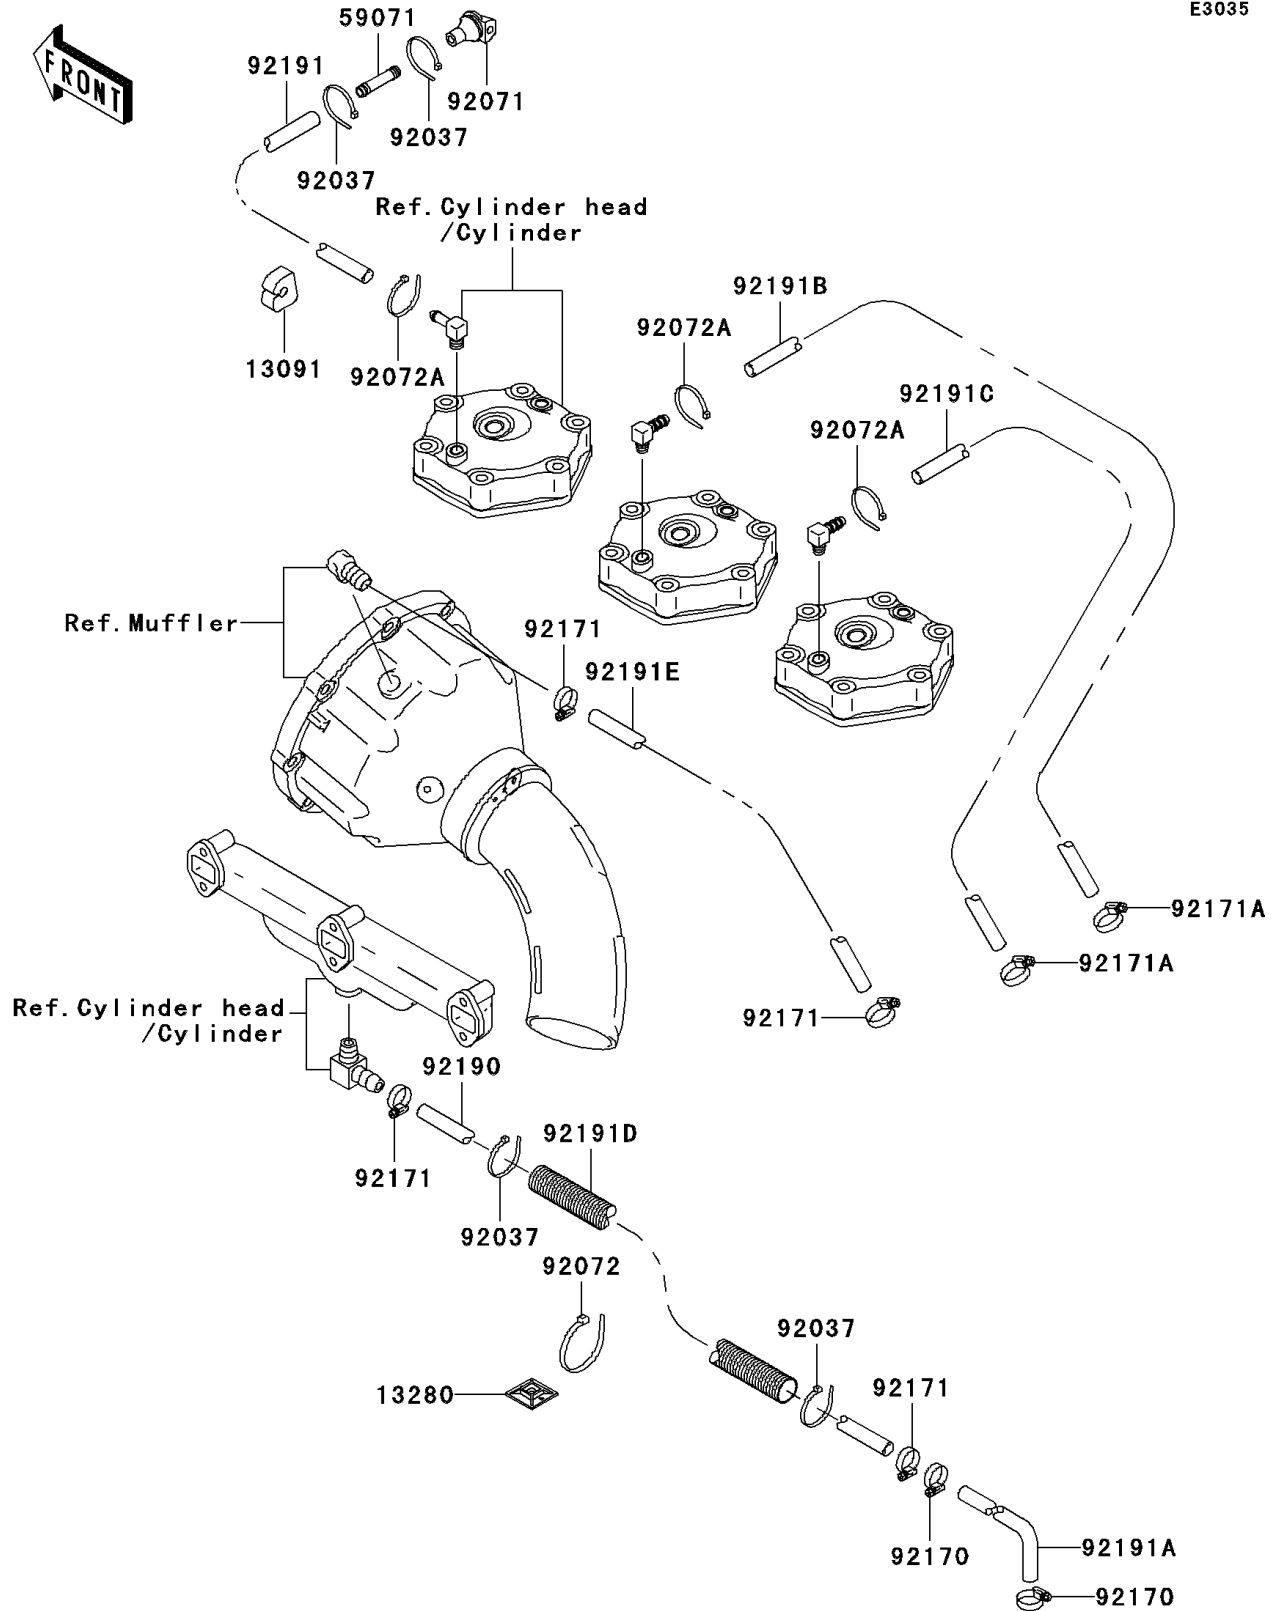

2003 1200 STX-R PARTS DIAGRAM

Cooling

E3035

2003 1200 STX-R PARTS LIST

Cooling

ITEM NAME	PART NUMBER	QUANTITY
HOLDER (Ref # 13091)	13091-3712	1
HOLDER (Ref # 13280)	13280-3706	1
JOINT (Ref # 59071)	59071-3764	1
CLAMP (Ref # 92037)	92037-1173	1
GROMMET (Ref # 92071)	92071-3815	1
BAND,L=148 (Ref # 92072)	92072-3768	1
BAND (Ref # 92072A)	92072-3848	1
CLAMP (Ref # 92170)	92170-3718	1
CLAMP (Ref # 92171)	92171-3701	1
CLAMP (Ref # 92171A)	92171-3702	1
TUBE,CHAMBER-TAIL PIPE (Ref # 92190)	92190-3998	1
TUBE,SENSOR-DECK (Ref # 92191)	92191-3748	1
TUBE,PUMP-HULL (Ref # 92191A)	92191-3785	1
TUBE,9X15X1200 (Ref # 92191B)	92191-3844	1
TUBE,9X15X1050 (Ref # 92191C)	92191-3845	1
TUBE (Ref # 92191D)	92191-3884	1
TUBE,MANIFOLD-HULL (Ref # 92191E)	92191-3951	1