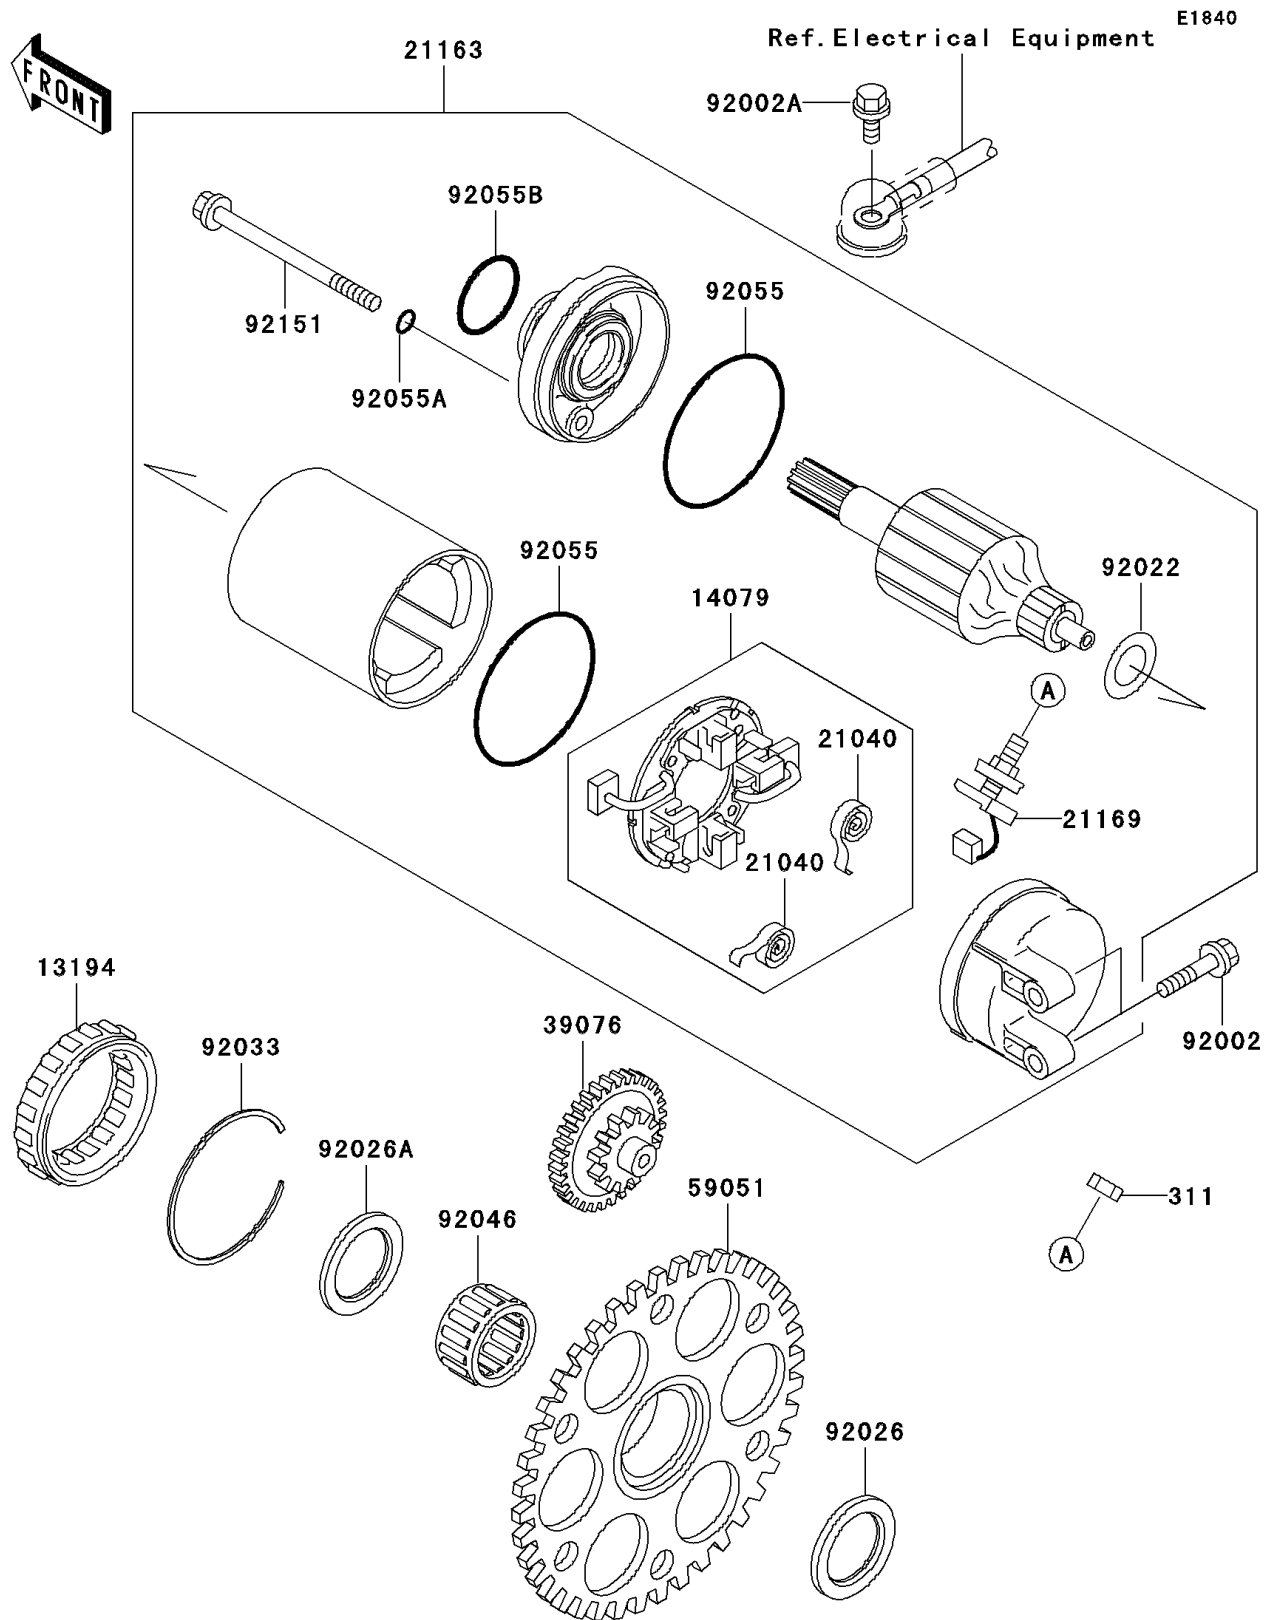

2003 1200 STX-R PARTS DIAGRAM

Starter Motor

2003 1200 STX-R PARTS LIST

Starter Motor

ITEM NAME	PART NUMBER	QUANTITY
NUT-HEX,6MM (Ref # 311)	311R0600	1
CLUTCH-ONEWAY (Ref # 13194)	13194-3705	1
HOLDER-ASSY (Ref # 14079)	14079-3725	1
SPRING-BRUSH (Ref # 21040)	21040-3702	1
STARTER-ELECTRIC (Ref # 21163)	21163-3719	1
TERMINAL (Ref # 21169)	21169-3701	1
LIMITER (Ref # 39076)	39076-3703	1
GEAR-SPUR (Ref # 59051)	59051-3706	1
BOLT,6X25 (Ref # 92002)	92002-3714	1
BOLT,6X12 (Ref # 92002A)	92002-3763	1
WASHER (Ref # 92022)	92022-2200	1
SPACER,28X38X3.0 (Ref # 92026)	92026-3738	1
SPACER,26.3X38X2.5 (Ref # 92026A)	92026-3739	1
RING-SNAP (Ref # 92033)	92033-3731	1
BEARING-NEEDLE,KT283315E01 (Ref # 92046)	92046-3701	1
RING-O,62MM (Ref # 92055)	92055-1260	1
RING-O,4.5MM (Ref # 92055A)	92055-1261	1
RING-O,24.4MM (Ref # 92055B)	92055-1262	1
BOLT (Ref # 92151)	92151-3809	1