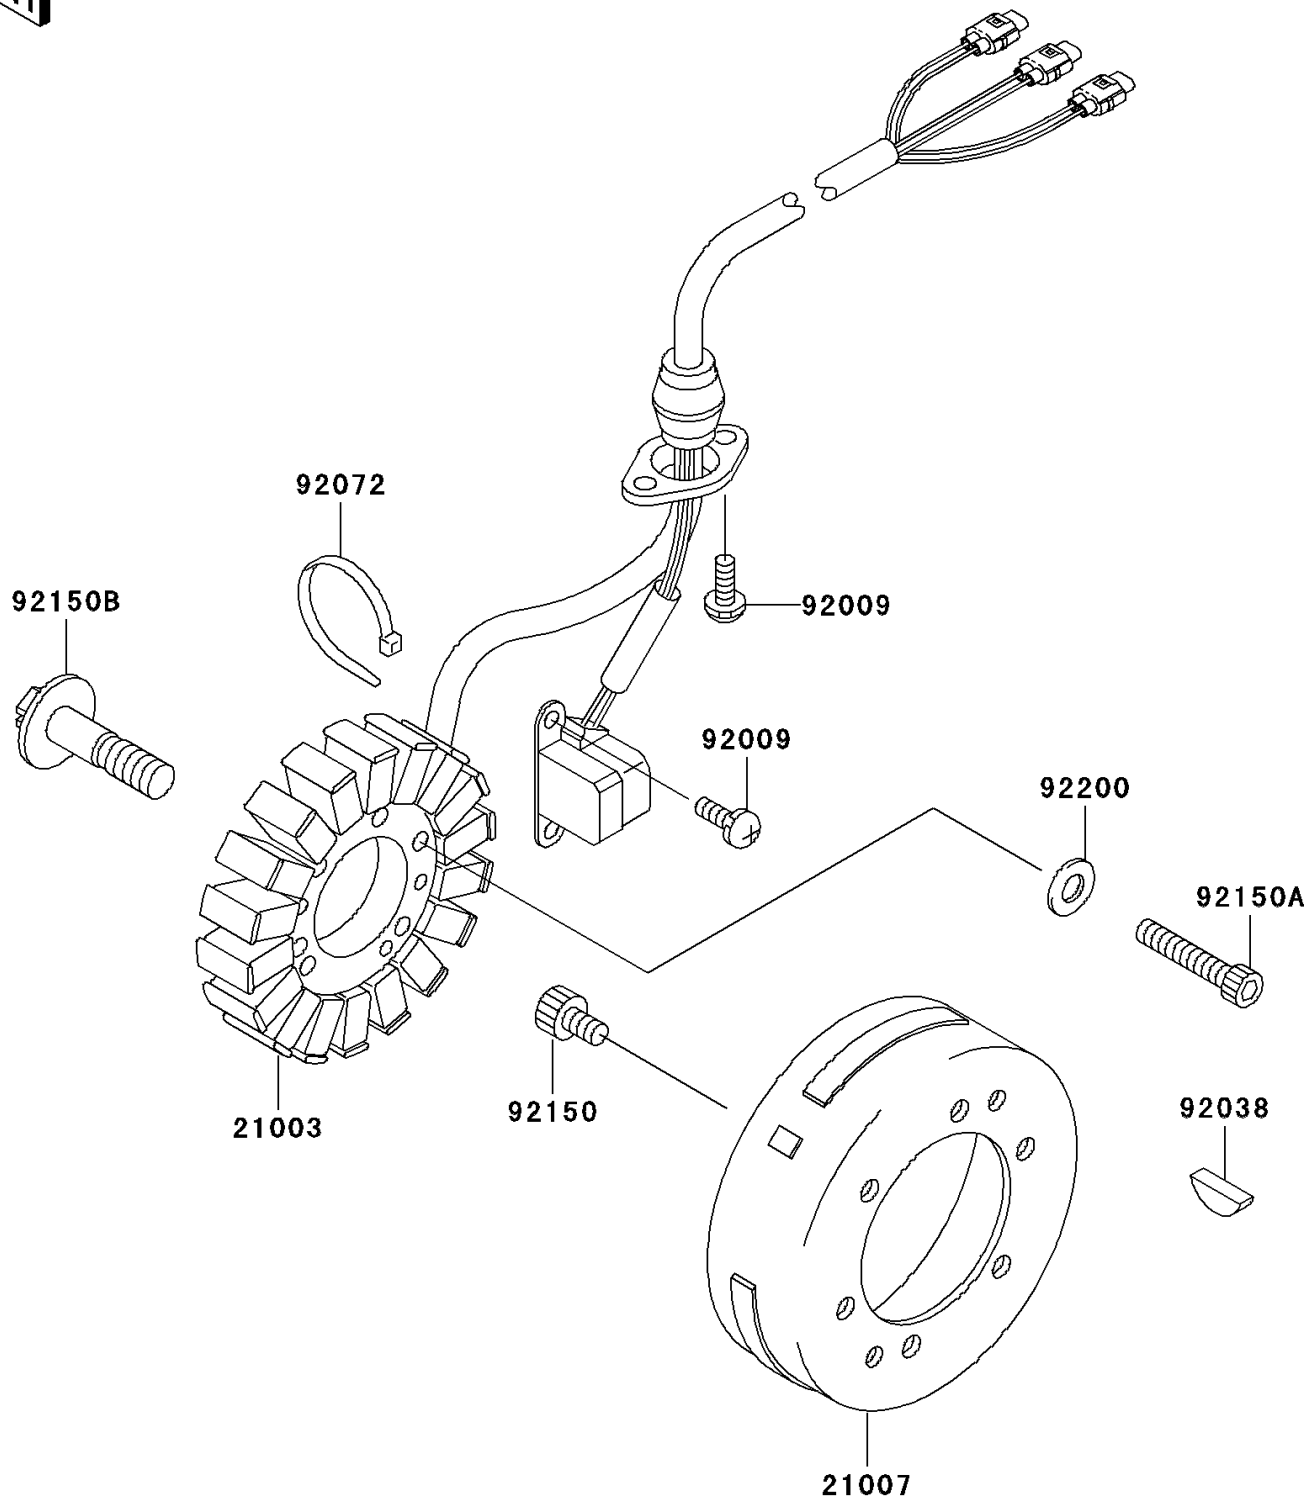

2003 1200 STX-R PARTS DIAGRAM

Generator

E1810

2003 1200 STX-R PARTS LIST

Generator

ITEM NAME	PART NUMBER	QUANTITY
STATOR (Ref # 21003)	21003-3740	1
ROTOR (Ref # 21007)	21007-3723	1
SCREW,5X12 (Ref # 92009)	92009-1296	1
KEY,WOODRUFF (Ref # 92038)	92038-001	1
BAND (Ref # 92072)	92072-3851	1
BOLT,SOCKET,6X10 (Ref # 92150)	92150-1650	1
BOLT,SOCKET,5X25 (Ref # 92150A)	92150-1684	1
BOLT (Ref # 92150B)	92150-3843	1
WASHER,5.1X9X1.5 (Ref # 92200)	92200-3768	1