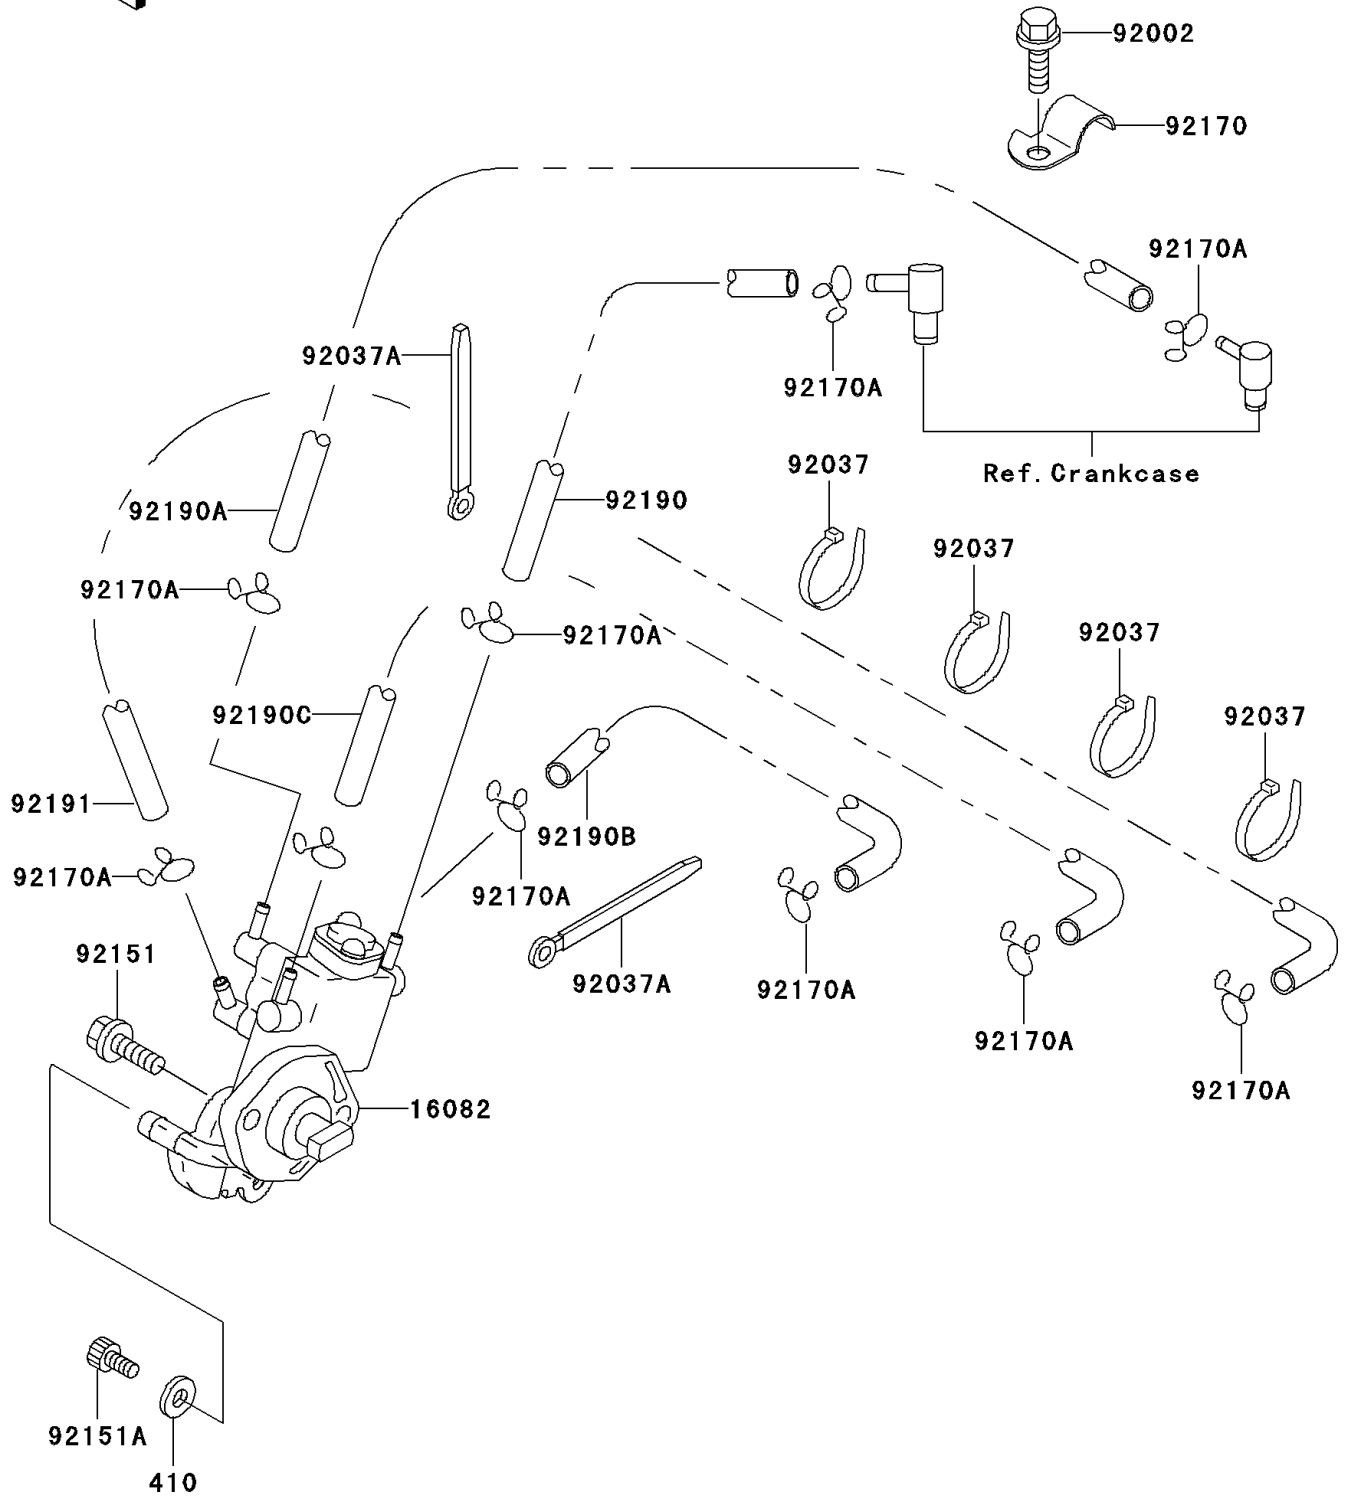

2003 1200 STX-R PARTS DIAGRAM

Oil Pump

E1710

2003 1200 STX-R PARTS LIST

Oil Pump

ITEM NAME	PART NUMBER	QUANTITY
W-PLAIN-S,5MM (Ref # 410)	410S0500	1
PUMP-ASSY-OIL (Ref # 16082)	16082-3728	1
BOLT,6X16 (Ref # 92002)	92002-3728	1
CLAMP (Ref # 92037)	92037-1173	1
CLAMP,L=100 (Ref # 92037A)	92037-3736	1
BOLT,6X18 (Ref # 92151)	92151-3751	1
BOLT,SOCKET (Ref # 92151A)	92151-3772	1
CLAMP (Ref # 92170)	92170-3736	1
CLAMP (Ref # 92170A)	92170-3750	1
TUBE,3X6X120 (Ref # 92190)	92190-1191	1
TUBE,3X6X545 (Ref # 92190A)	92190-3907	1
TUBE,3X6X420 (Ref # 92190B)	92190-3945	1
TUBE,RR,CARBURETOR (Ref # 92190C)	92190-3967	1
TUBE,3X6X650 (Ref # 92191)	92191-3863	1