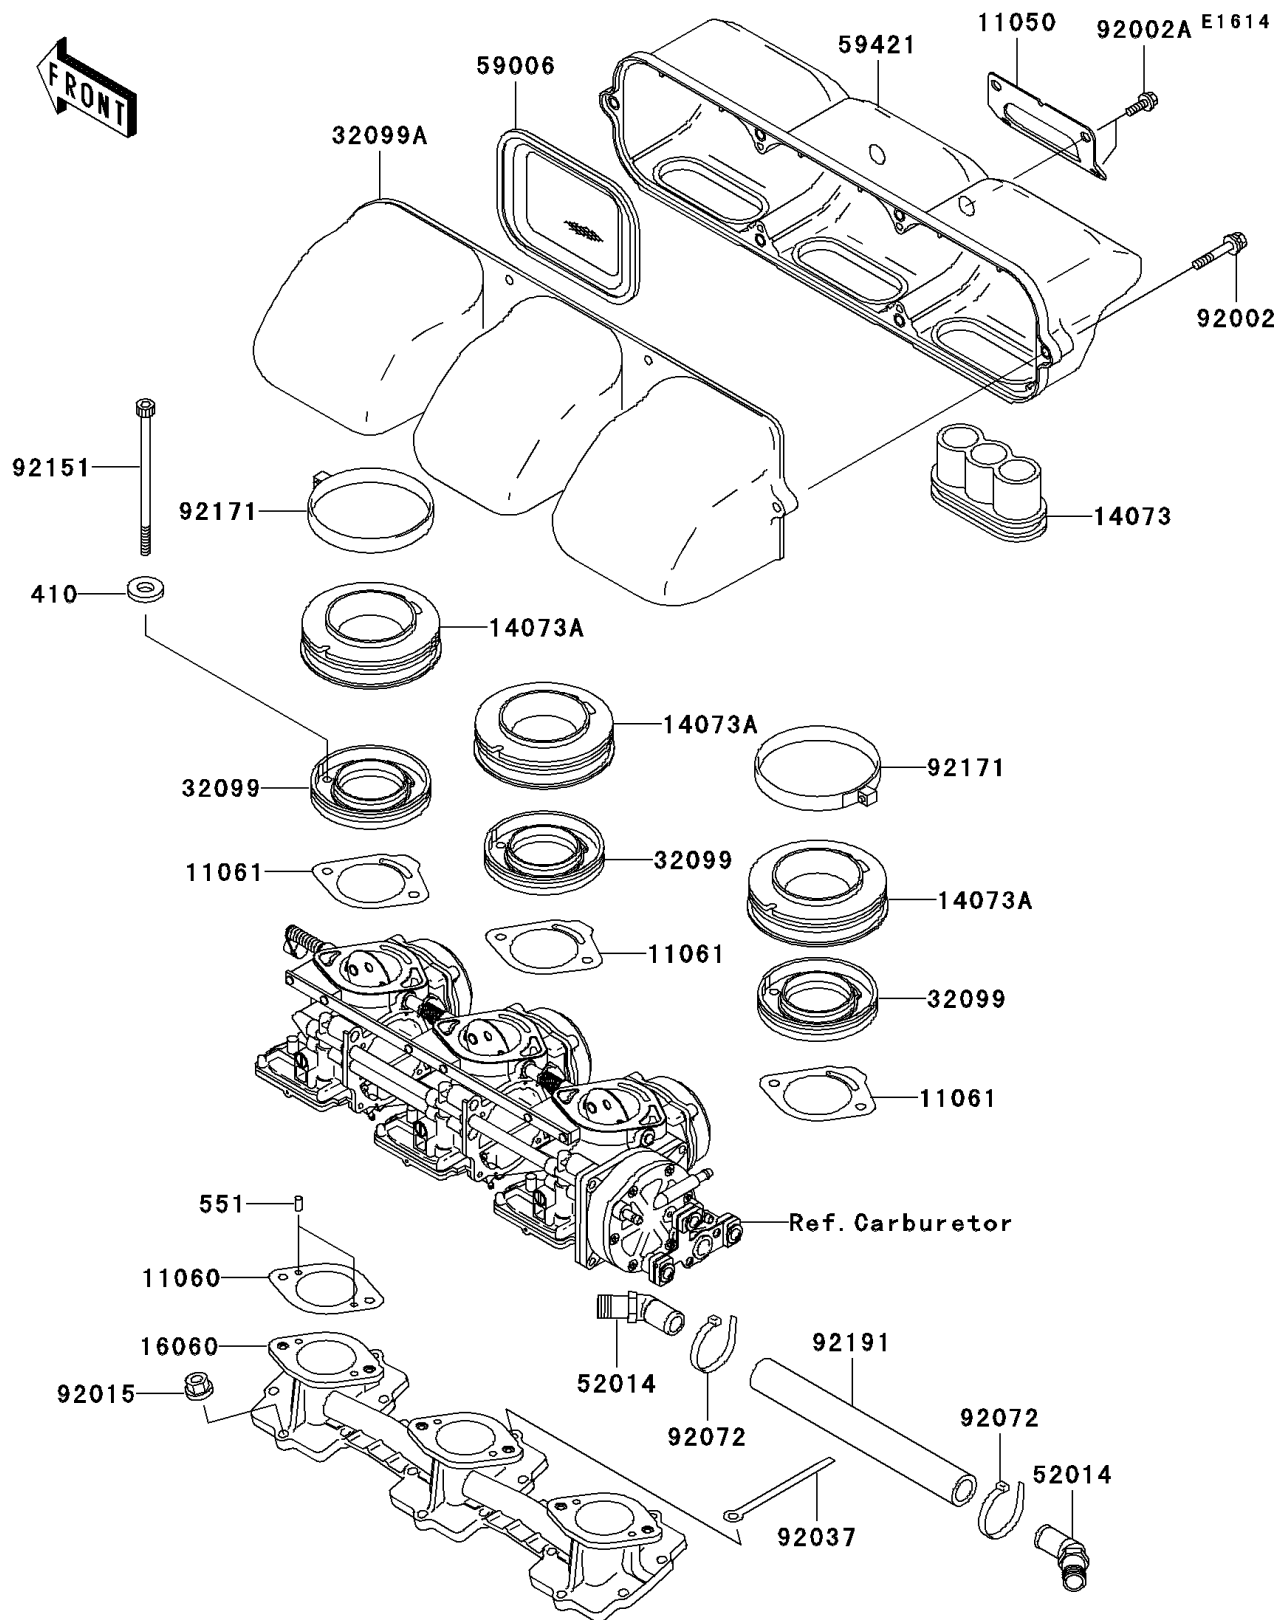

2003 1200 STX-R PARTS DIAGRAM

Flame Arrester

2003 1200 STX-R PARTS LIST

Flame Arrester

ITEM NAME	PART NUMBER	QUANTITY
WASHER-PLAIN-SMALL,6MM (Ref # 410)	410S0600	1
PIN-DOWEL (Ref # 551)	551R0408	1
BRACKET (Ref # 11050)	11050-3754	1
GASKET (Ref # 11060)	11060-3788	1
GASKET,CARBURETOR (Ref # 11061)	11061-3704	1
DUCT (Ref # 14073)	14073-3776	1
DUCT (Ref # 14073A)	14073-3785	1
PIPE-INTAKE (Ref # 16060)	16060-3708	1
CASE (Ref # 32099)	32099-3831	1
CASE,ARRESTER (Ref # 32099A)	32099-3843	1
ELBOW (Ref # 52014)	52014-3714	1
ARRESTER-FLAME (Ref # 59006)	59006-3715	1
COVER-INTAKE (Ref # 59421)	59421-3728	1
BOLT,6X35 (Ref # 92002)	92002-3715	1
BOLT,6X16 (Ref # 92002A)	92002-3728	1
NUT,6MM (Ref # 92015)	92015-3767	1
CLAMP,L=100 (Ref # 92037)	92037-3736	1
BAND (Ref # 92072)	92072-3848	1
BOLT,SOCKET,6X120 (Ref # 92151)	92151-3732	1
CLAMP (Ref # 92171)	92171-3707	1
TUBE,16.5X24.5X203 (Ref # 92191)	92191-3837	1