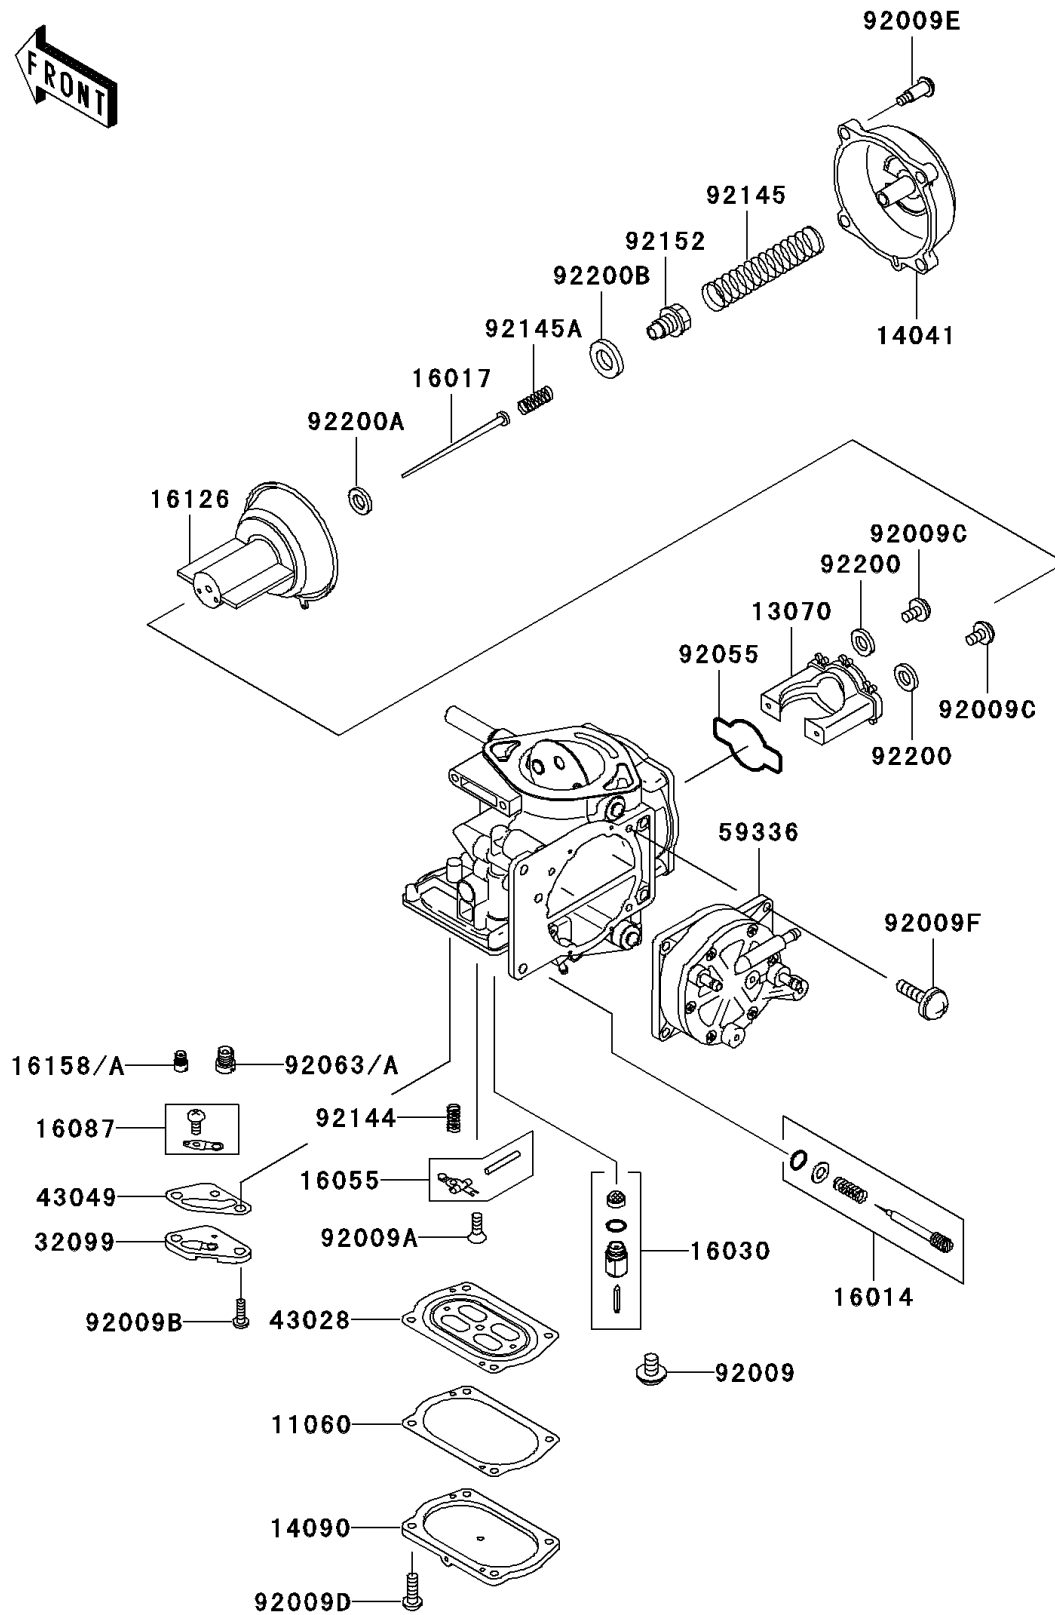

2003 1200 STX-R PARTS DIAGRAM

Carburetor Parts

E1612

2003 1200 STX-R PARTS LIST

Carburetor Parts

ITEM NAME	PART NUMBER	QUANTITY
GASKET,DIAPHRAGM COVER (Ref # 11060)	11060-3789	1
GUIDE,VACUUM VALVE (Ref # 13070)	13070-3727	1
COVER-COMP,MIXING (Ref # 14041)	14041-1100	1
COVER,DIAPHRAGM (Ref # 14090)	14090-3816	1
SCREW-PILOT AIR (Ref # 16014)	16014-3701	1
JET-NEEDLE,N8DC (Ref # 16017)	16017-3705	1
VALVE-FLOAT (Ref # 16030)	16030-3704	1
ARM-FLOAT (Ref # 16055)	16055-3703	1
VALVE-CHECK (Ref # 16087)	16087-3706	1
VALVE,VACUUM (Ref # 16126)	16126-3706	1
JET-SLOW,#48 (Ref # 16158)	16158-3724	1
JET-SLOW,#45 (Ref # 16158A)	16158-3725	1
CASE,JET (Ref # 32099)	32099-3833	1
DIAPHRAGM,CARBURETOR (Ref # 43028)	43028-3711	1
PACKING,JET CASE (Ref # 43049)	43049-3713	1
CASE-PUMP,DIAPHRAGM (Ref # 59336)	59336-3717	1
SCREW (Ref # 92009)	92009-1771	1
SCREW,3X8 (Ref # 92009A)	92009-3712	1
SCREW,4X8 (Ref # 92009B)	92009-3804	1
SCREW,VALVE GUIDE (Ref # 92009C)	92009-3839	1
SCREW,DIAPHRAGM COVER (Ref # 92009D)	92009-3840	1
SCREW,MIXING COVER (Ref # 92009E)	92009-3841	1
SCREW,6X16 (Ref # 92009F)	92009-3865	1
RING-O,VACUUM VALVE GUIDE (Ref # 92055)	92055-3749	1
JET-MAIN,#165 (Ref # 92063)	92063-3720	1
JET-MAIN,#155 (Ref # 92063A)	92063-3723	1
SPRING,FLOAT ARM (Ref # 92144)	92144-3764	1
SPRING,VALVE (Ref # 92145)	92145-3714	1
SPRING,JET NEEDLE (Ref # 92145A)	92145-3715	1

2003 1200 STX-R PARTS LIST

Carburetor Parts

ITEM NAME	PART NUMBER	QUANTITY
COLLAR,JET NEEDLE (Ref # 92152)	92152-3706	1
WASHER,VALVE GUIDE (Ref # 92200)	92200-3772	1
WASHER,JET NEEDLE (Ref # 92200A)	92200-3773	1
WASHER,JET NEEDLE COLLAR (Ref # 92200B)	92200-3774	1