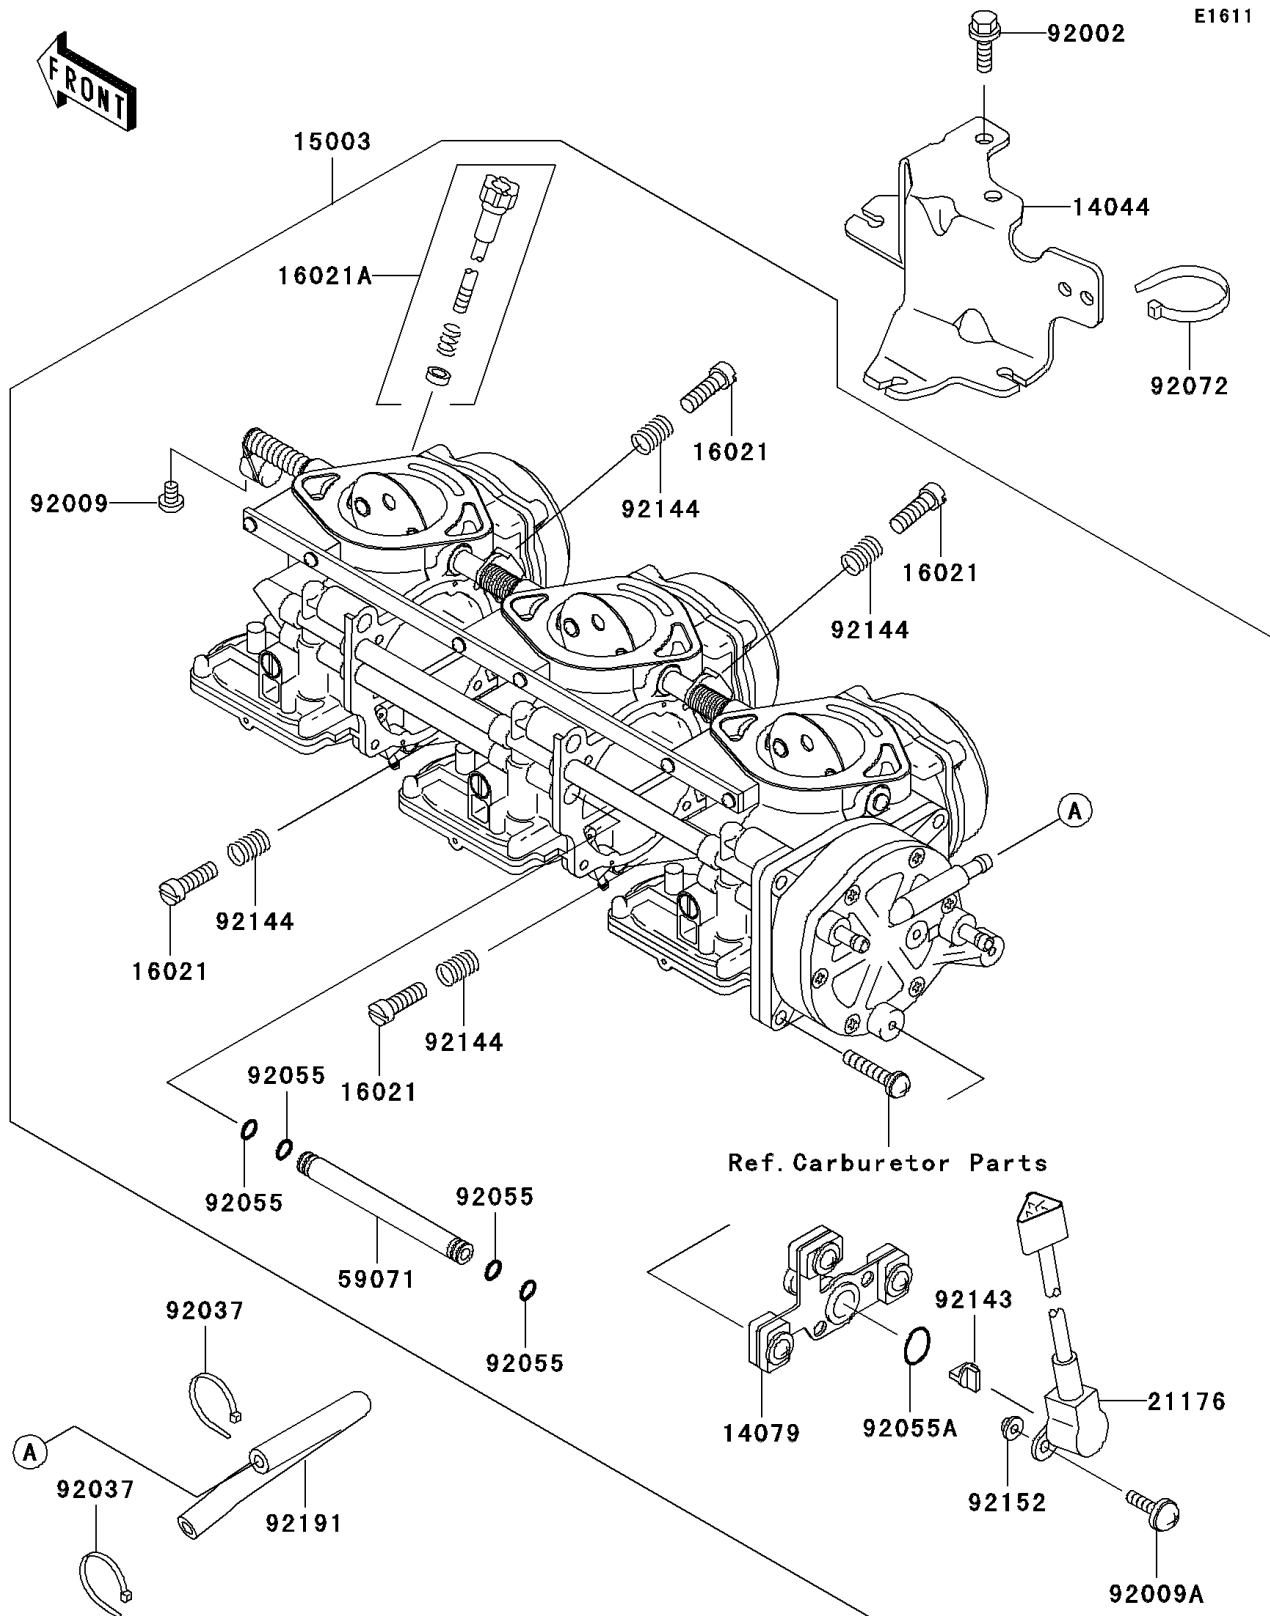

2003 1200 STX-R PARTS DIAGRAM

Carburetor

2003 1200 STX-R PARTS LIST

Carburetor

ITEM NAME	PART NUMBER	QUANTITY
HOLDER-CABLE,CARBURETOR (Ref # 14044)	14044-3744	1
HOLDER-ASSY,SENSOR (Ref # 14079)	14079-3722	1
CARBURETOR-ASSY (Ref # 15003)	15003-3739	1
SCREW-THROTTLE STOP (Ref # 16021)	16021-3704	1
SCREW-THROTTLE STOP (Ref # 16021A)	16021-3709	1
SENSOR (Ref # 21176)	21176-3739	1
JOINT (Ref # 59071)	59071-3766	1
BOLT,6X16 (Ref # 92002)	92002-3728	1
SCREW,4X6 (Ref # 92009)	92009-3786	1
SCREW,SENSOR (Ref # 92009A)	92009-3863	1
CLAMP (Ref # 92037)	92037-1173	1
RING-O (Ref # 92055)	92055-1246	1
RING-O,SENSOR (Ref # 92055A)	92055-1574	1
BAND (Ref # 92072)	92072-3848	1
COLLAR (Ref # 92143)	92143-1907	1
SPRING,THROTTLE STOP SCREW (Ref # 92144)	92144-3745	1
COLLAR,SENSOR (Ref # 92152)	92152-3721	1
TUBE,PULSE (Ref # 92191)	92191-3838	1