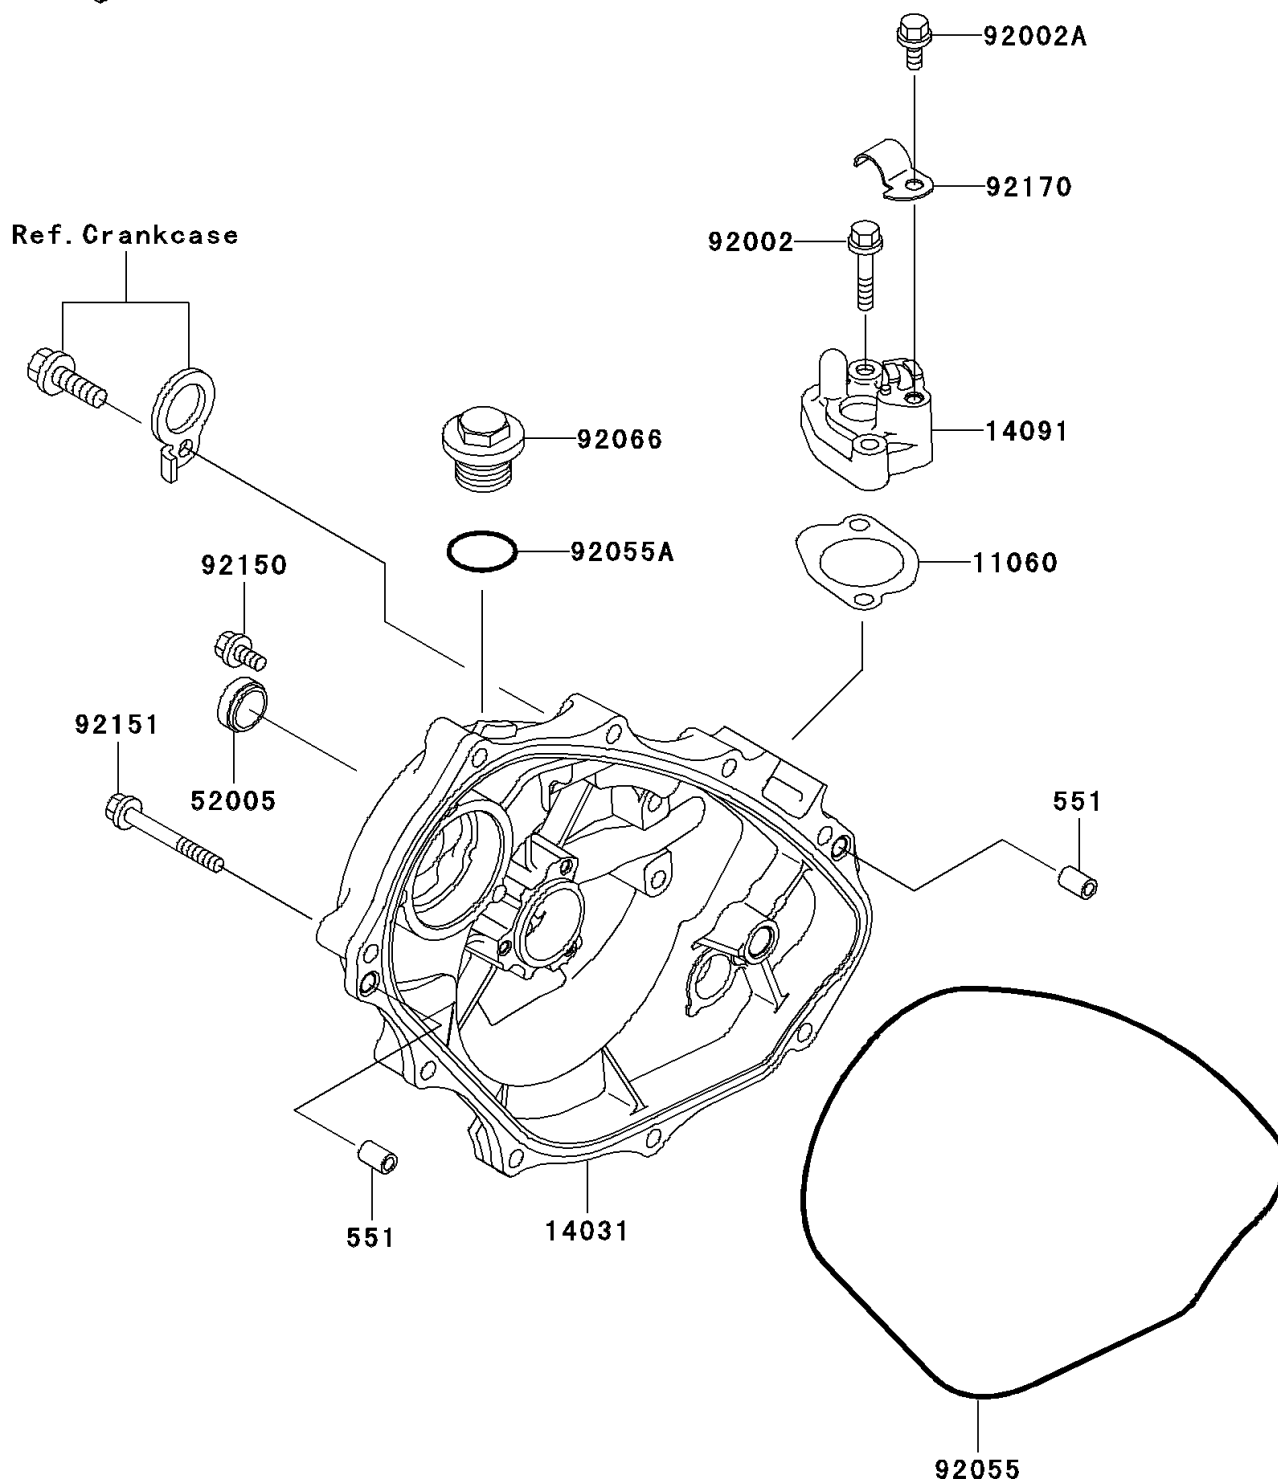

## 2003 1200 STX-R PARTS DIAGRAM

Engine Cover(s)

E1431

## 2003 1200 STX-R PARTS LIST

Engine Cover(s)

ITEM NAME	PART NUMBER	QUANTITY
PIN-DOWEL (Ref # 551)	551R0812	1
GASKET (Ref # 11060)	11060-3803	1
COVER-GENERATOR (Ref # 14031)	14031-3728	1
COVER (Ref # 14091)	14091-3702	1
GAUGE,OIL LEVEL (Ref # 52005)	52005-1055	1
BOLT,6X30 (Ref # 92002)	92002-3726	1
BOLT,6X12 (Ref # 92002A)	92002-3763	1
RING-O,3.0X220 (Ref # 92055)	92055-3748	1
RING-O (Ref # 92055A)	92055-515	1
PLUG (Ref # 92066)	92066-3739	1
BOLT,5X12 (Ref # 92150)	92150-3760	1
BOLT,6X35 (Ref # 92151)	92151-3768	1
CLAMP (Ref # 92170)	92170-3736	1