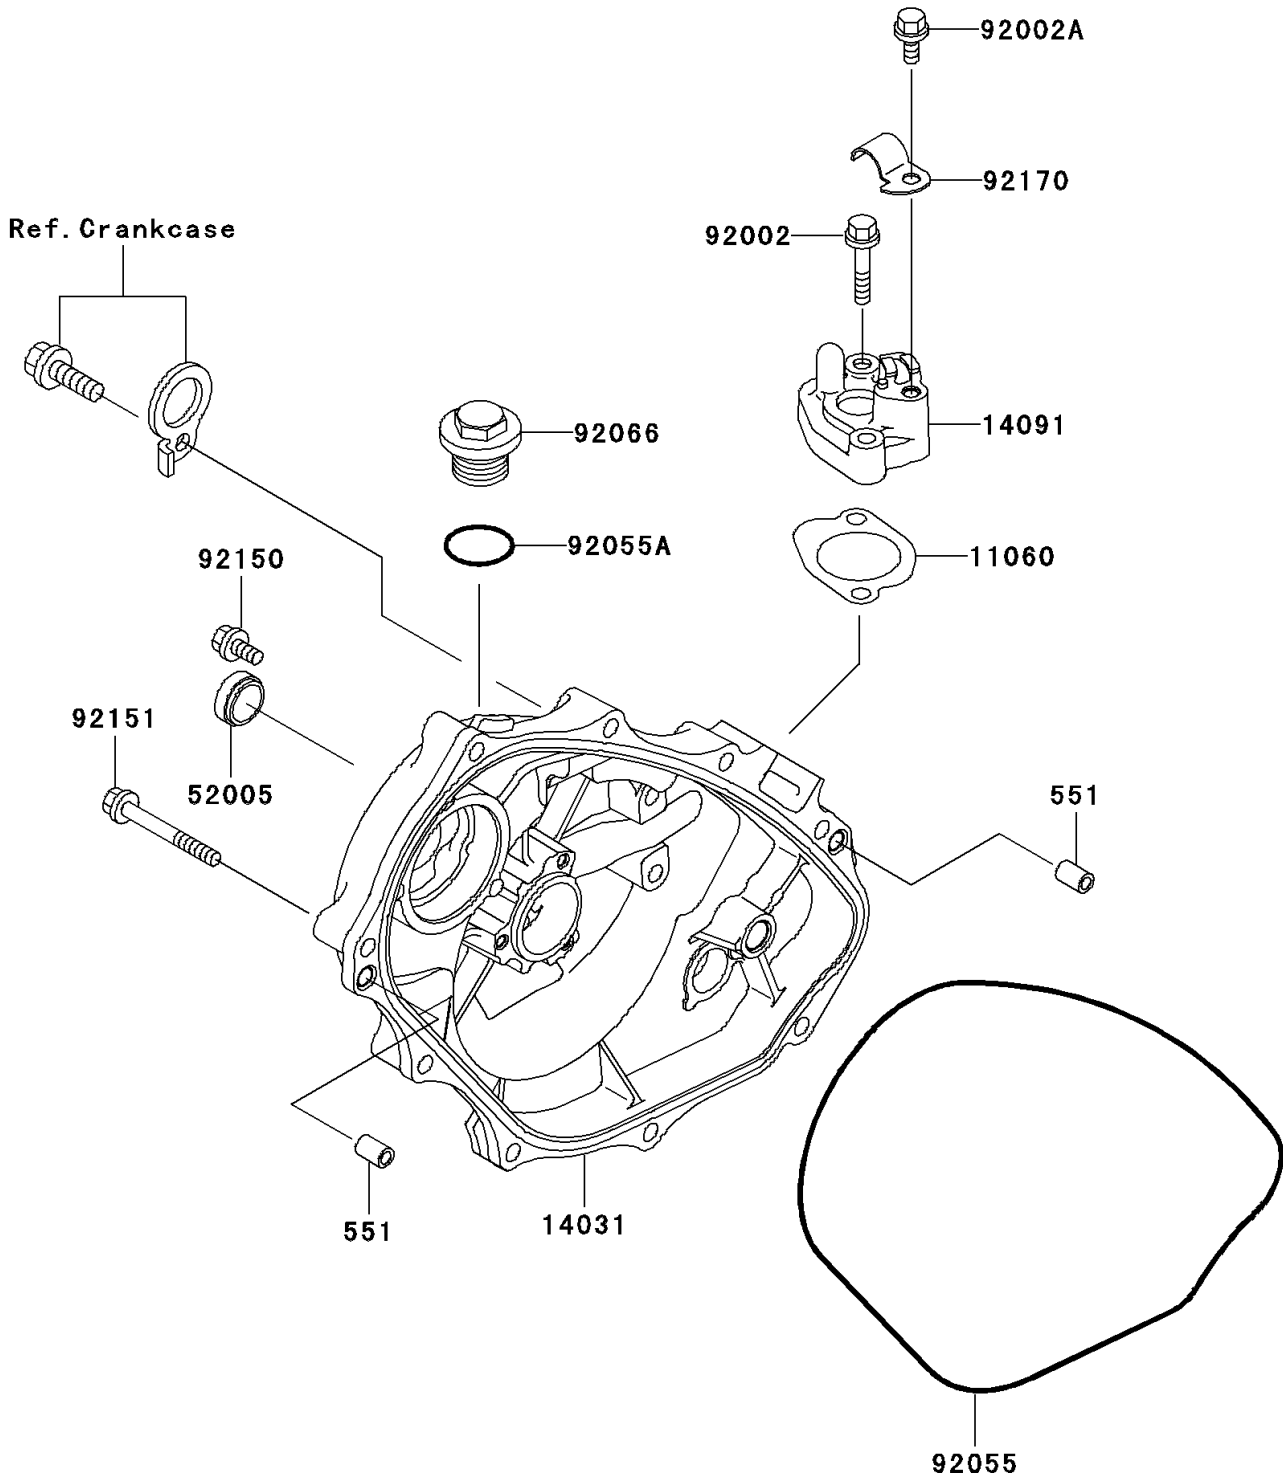

2002 1200 STX-R PARTS DIAGRAM

Engine Cover(s)

E1431

2002 1200 STX-R PARTS LIST

Engine Cover(s)

ITEM NAME	PART NUMBER	QUANTITY
PIN-DOWEL (Ref # 551)	551R0812	2
GASKET (Ref # 11060)	11060-3803	1
COVER-GENERATOR (Ref # 14031)	14031-3728	1
COVER (Ref # 14091)	14091-3702	1
GAUGE,OIL LEVEL (Ref # 52005)	52005-1055	1
BOLT,6X30 (Ref # 92002)	92002-3726	2
BOLT,6X12 (Ref # 92002A)	92002-3763	1
RING-O,3.0X220 (Ref # 92055)	92055-3748	1
RING-O (Ref # 92055A)	92055-515	1
PLUG (Ref # 92066)	92066-3739	1
BOLT,5X12 (Ref # 92150)	92150-3760	1
BOLT,6X35 (Ref # 92151)	92151-3768	9
CLAMP (Ref # 92170)	92170-3736	1