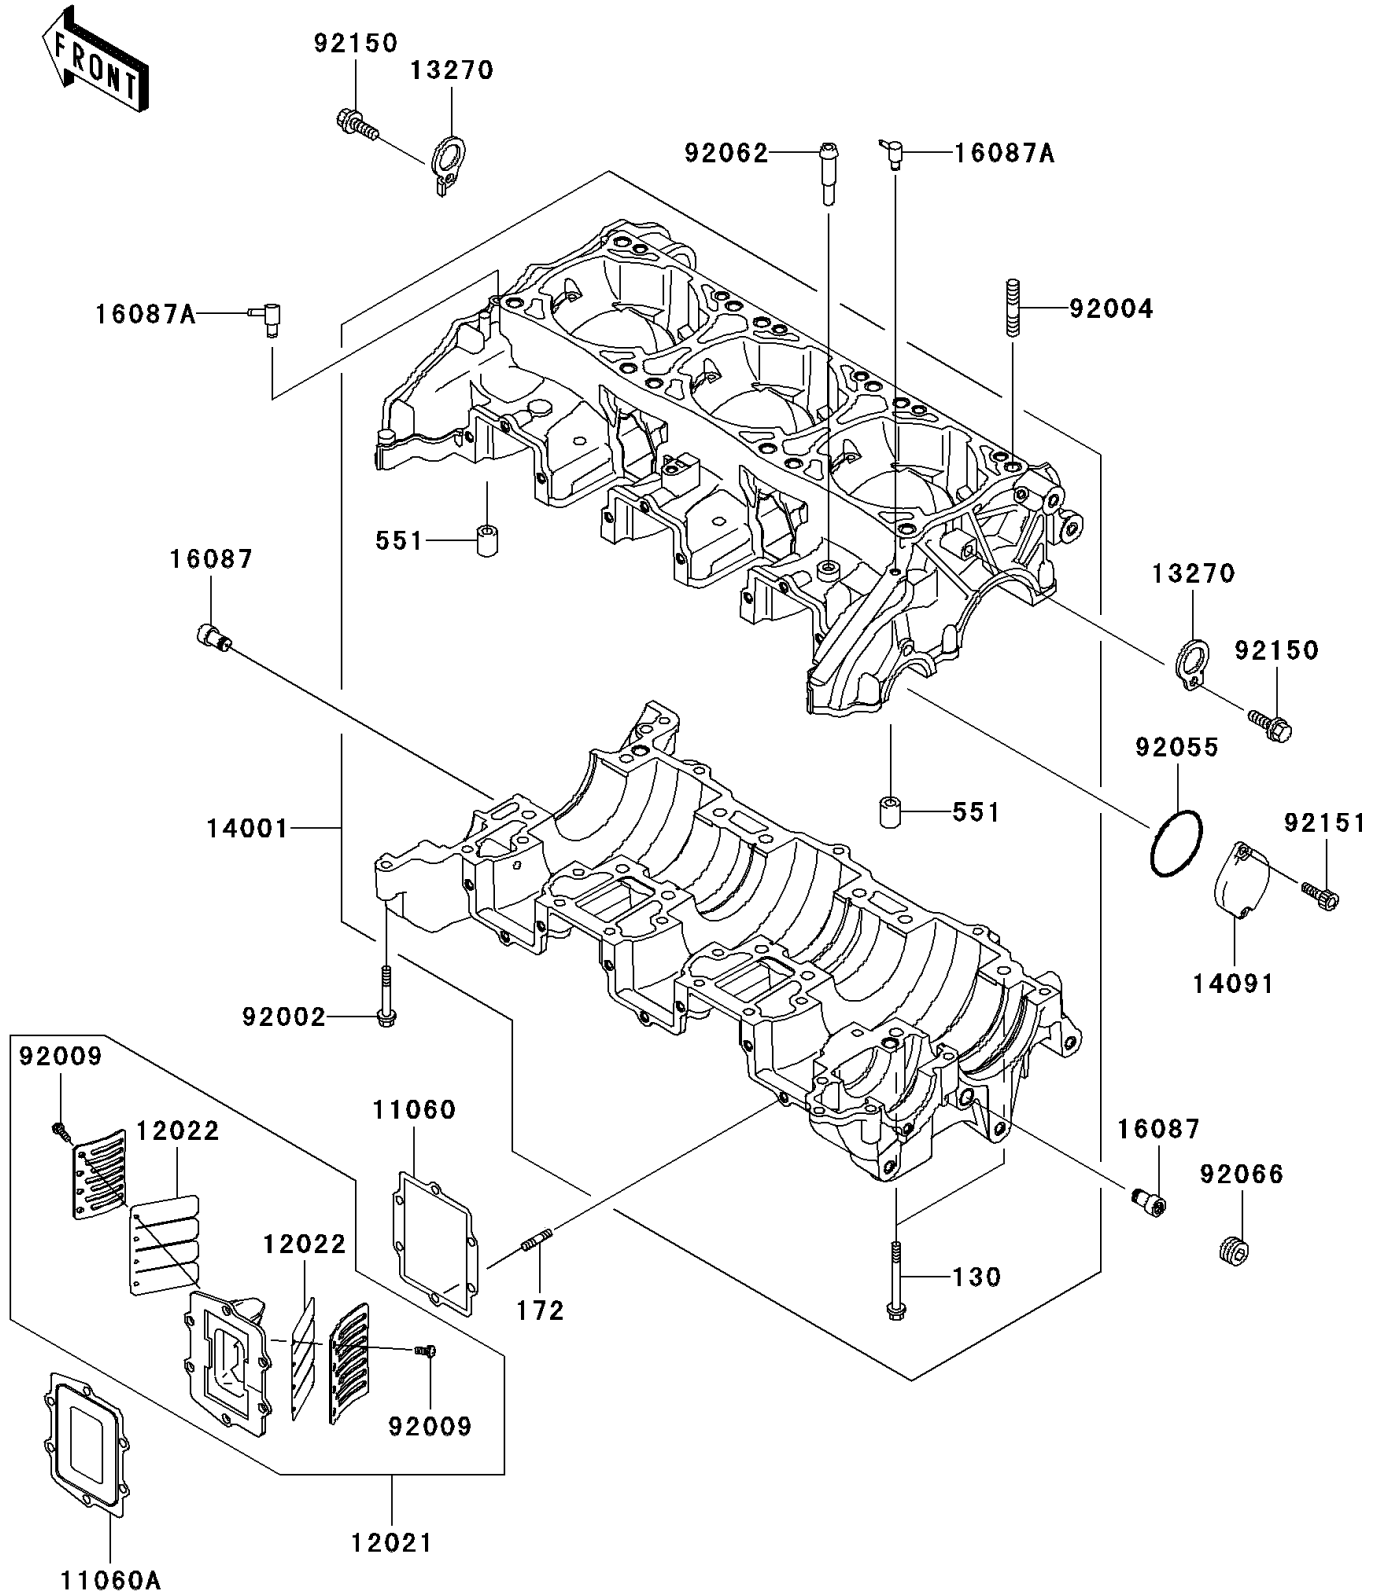

2003 1200 STX-R PARTS DIAGRAM

Crankcase

E1411

2003 1200 STX-R PARTS LIST

Crankcase

ITEM NAME	PART NUMBER	QUANTITY
BOLT-FLANGED (Ref # 130)	130Z0855	1
BOLT-STUD (Ref # 172)	172R0620	1
PIN-DOWEL (Ref # 551)	551R1012	1
GASKET, REED VALVE (Ref # 11060)	11060-3717	1
GASKET, REED VALVE (Ref # 11060A)	11060-3757	1
VALVE-ASSY-REED (Ref # 12021)	12021-3711	1
VALVE-REED (Ref # 12022)	12022-3709	1
PLATE (Ref # 13270)	13270-3899	1
SET-CRANKCASE (Ref # 14001)	14001-5377	1
COVER, BALANCER (Ref # 14091)	14091-3736	1
VALVE-CHECK (Ref # 16087)	16087-3707	1
VALVE-CHECK (Ref # 16087A)	16087-3708	1
BOLT, 6X40 (Ref # 92002)	92002-3716	1
STUD, 10X35 (Ref # 92004)	92004-3731	1
SCREW, 3X6 (Ref # 92009)	92009-1371	1
RING-O (Ref # 92055)	92055-1397	1
NOZZLE (Ref # 92062)	92062-3705	1
PLUG, PT1/4X8.9 (Ref # 92066)	92066-3765	1
BOLT, 6X18 (Ref # 92150)	92150-3729	1
BOLT (Ref # 92151)	92151-3779	1