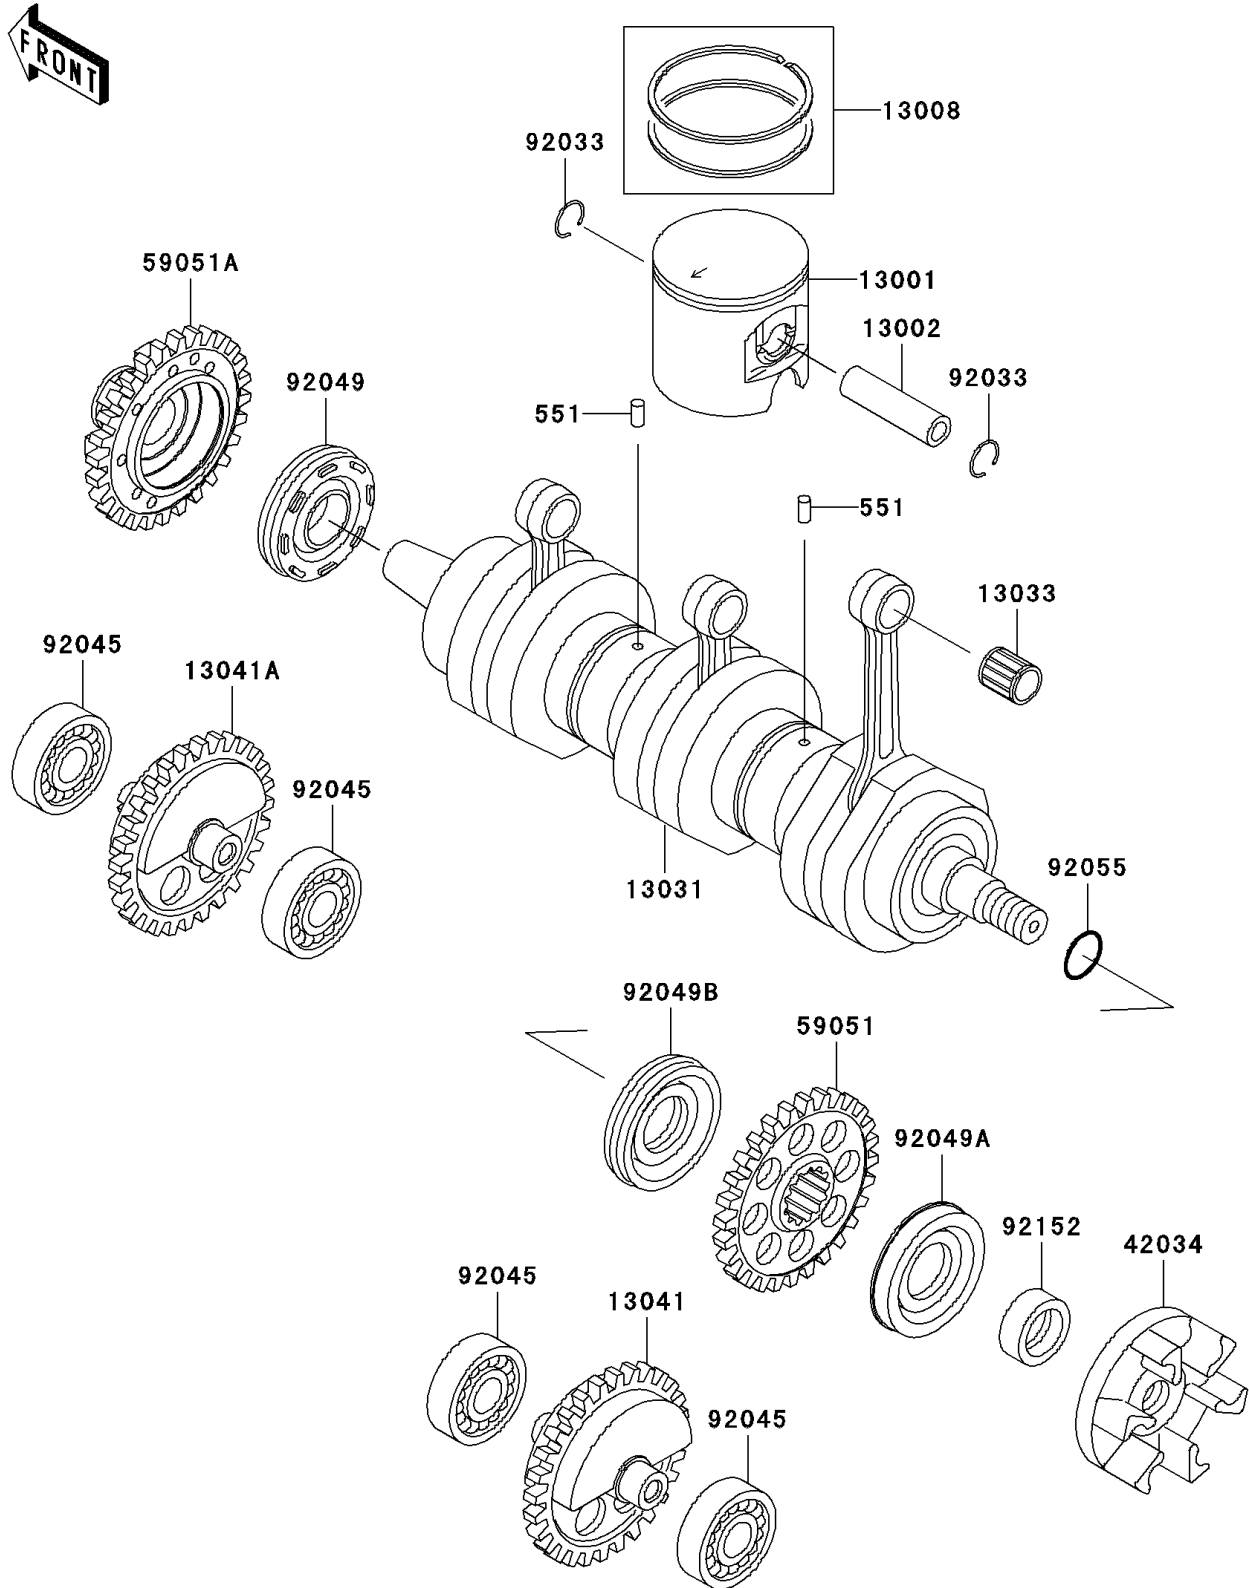

2003 1200 STX-R PARTS DIAGRAM

Crankshaft/Piston(s)

E1320

2003 1200 STX-R PARTS LIST

Crankshaft/Piston(s)

ITEM NAME	PART NUMBER	QUANTITY
PIN-DOWEL (Ref # 551)	551R0612	1
PISTON-ENGINE (Ref # 13001)	13001-3731	1
PIN-PISTON (Ref # 13002)	13002-3707	1
RING-SET-PISTON,STD (Ref # 13008)	13008-3708	1
CRANKSHAFT-COMP (Ref # 13031)	13031-3738	1
BEARING-SMALL END (Ref # 13033)	13033-3704	1
BALANCER,RR (Ref # 13041)	13041-3702	1
BALANCER,FR (Ref # 13041A)	13041-3703	1
COUPLING (Ref # 42034)	42034-3711	1
GEAR-SPUR (Ref # 59051)	59051-3704	1
GEAR-SPUR,FR (Ref # 59051A)	59051-3705	1
RING-SNAP (Ref # 92033)	92033-3729	1
BEARING-BALL,TMB204C4 (Ref # 92045)	92045-3728	1
SEAL-OIL,FW7357210ZS (Ref # 92049)	92049-3725	1
SEAL-OIL,FWJ7358069ZS (Ref # 92049A)	92049-3728	1
SEAL-OIL (Ref # 92049B)	92049-3730	1
RING-O,20.8X2.4 (Ref # 92055)	92055-3740	1
COLLAR,CRANKSHAFT,RR (Ref # 92152)	92152-3701	1