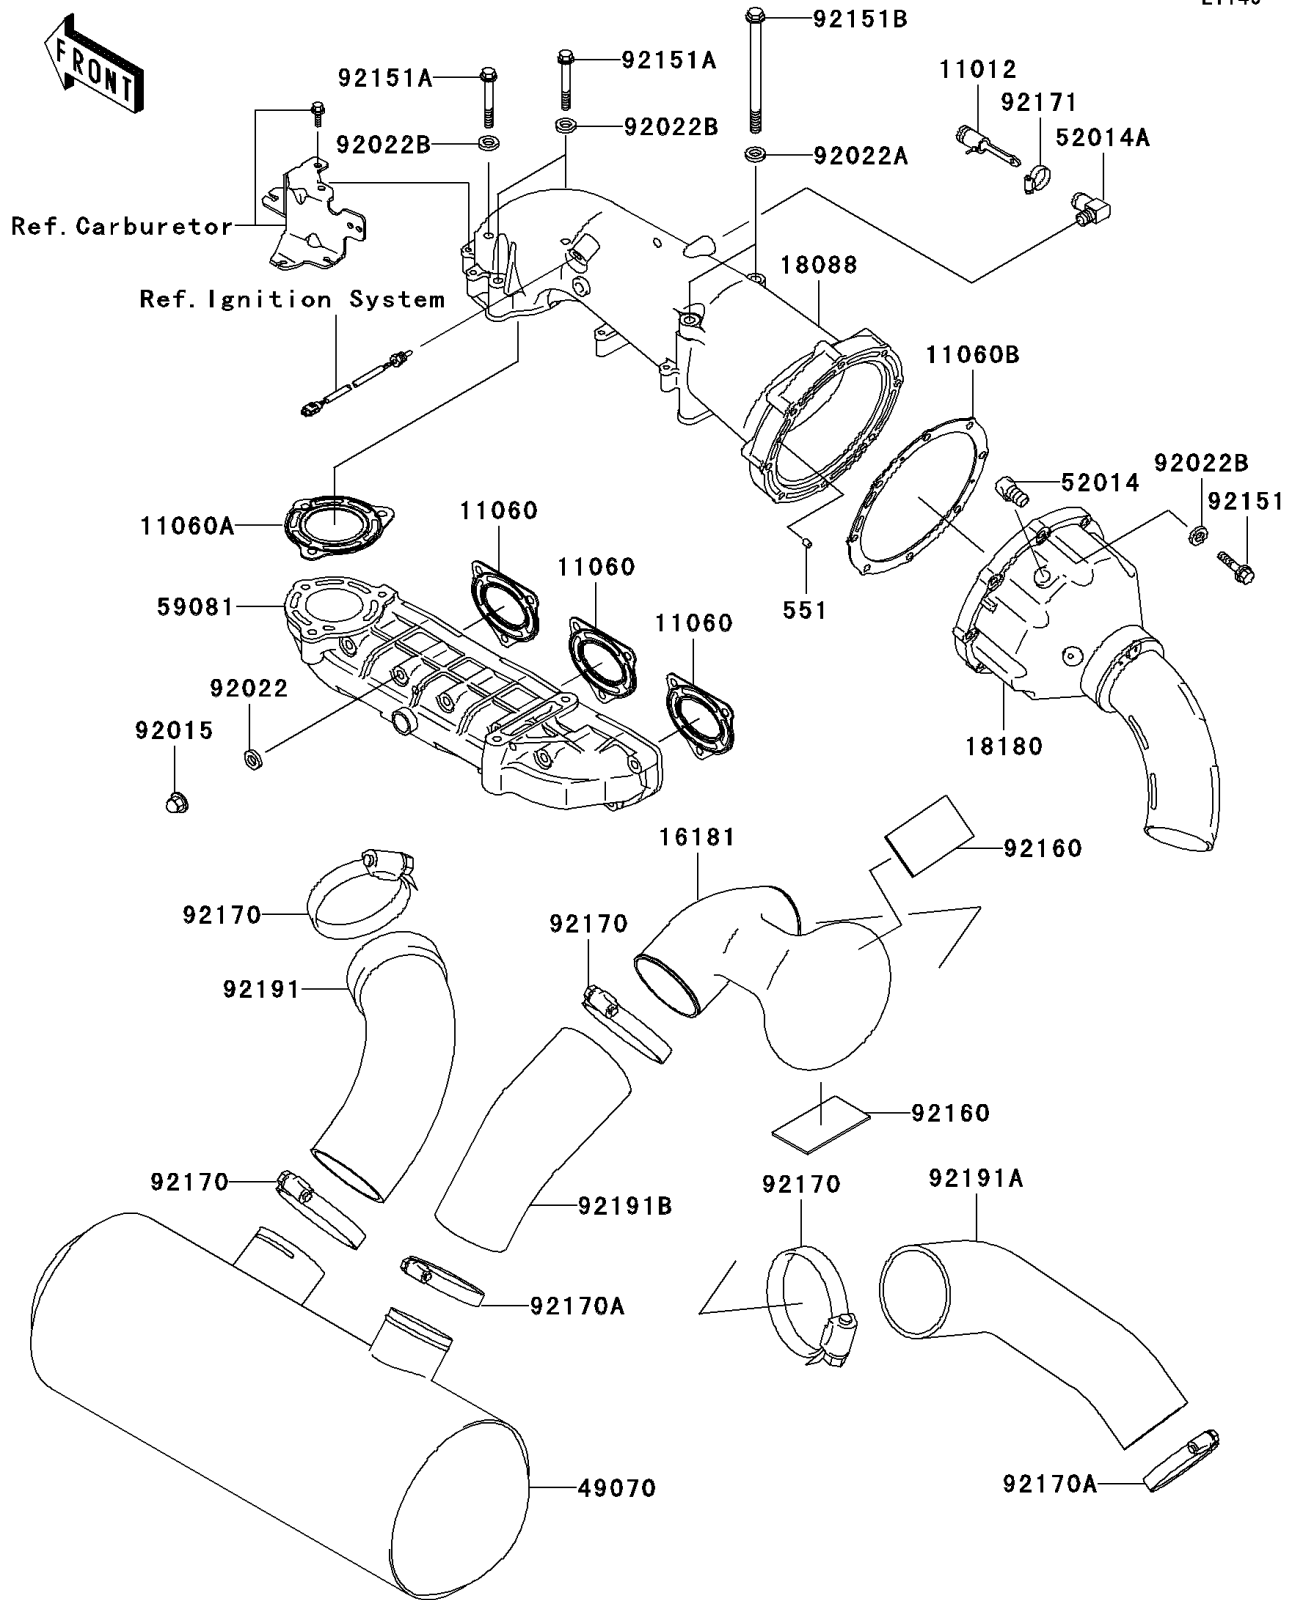

## 2003 1200 STX-R PARTS DIAGRAM

Muffler(s)

E1140

## 2003 1200 STX-R PARTS LIST

Muffler(s)

ITEM NAME	PART NUMBER	QUANTITY
PIN-DOWEL (Ref # 551)	551R0408	1
CAP (Ref # 11012)	11012-3757	1
GASKET,EXHAUST MANIFOLD (Ref # 11060)	11060-3785	1
GASKET,EXHAUST PIPE (Ref # 11060A)	11060-3786	1
GASKET,MUFFLER BODY (Ref # 11060B)	11060-3807	1
TANK-RESONATOR (Ref # 16181)	16181-3702	1
PIPE-EXHAUST (Ref # 18088)	18088-3713	1
BODY-MUFFLER (Ref # 18180)	18180-3722	1
MUFFLER-COMP (Ref # 49070)	49070-3733	1
ELBOW (Ref # 52014)	52014-3711	1
ELBOW (Ref # 52014A)	52014-3717	1
MANIFOLD-EXHAUST (Ref # 59081)	59081-3735	1
NUT,CAP,8MM (Ref # 92015)	92015-1371	1
WASHER,8.2X18X1.5 (Ref # 92022)	92022-1964	1
WASHER,10.2X20X1.5 (Ref # 92022A)	92022-3742	1
WASHER,8.2X18X1.5 (Ref # 92022B)	92022-3743	1
BOLT,8X35 (Ref # 92151)	92151-3729	1
BOLT,8X60 (Ref # 92151A)	92151-3730	1
BOLT,10X140 (Ref # 92151B)	92151-3804	1
DAMPER (Ref # 92160)	92160-3913	1
CLAMP (Ref # 92170)	92170-3760	1
CLAMP (Ref # 92170A)	92170-3764	1
CLAMP (Ref # 92171)	92171-3701	1
TUBE (Ref # 92191)	92191-3835	1
TUBE,RESONATOR-TAILPIPE (Ref # 92191A)	92191-3942	1
TUBE,RESONATOR-TAILPIPE (Ref # 92191B)	92191-3945	1