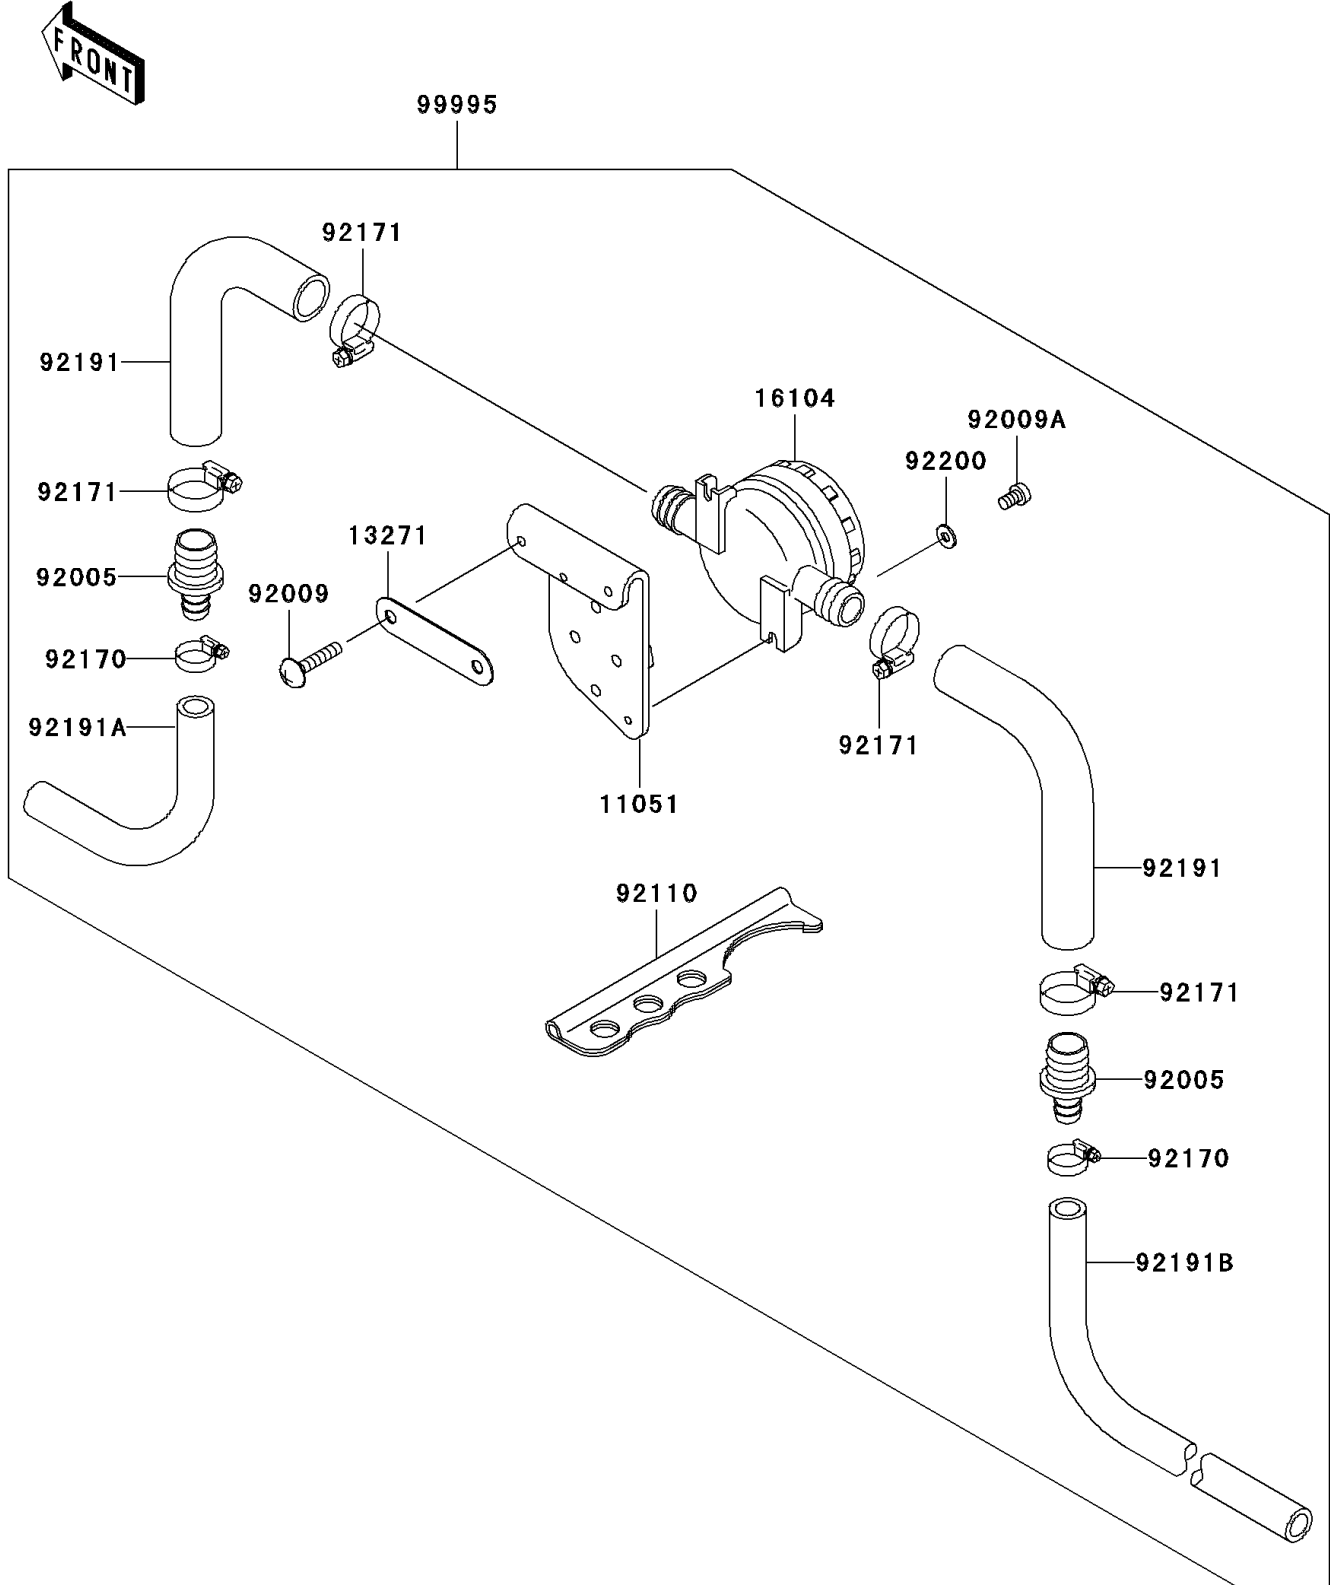

2003 1100 STX D.I. PARTS DIAGRAM

Optional Parts

F3890

2003 1100 STX D.I. PARTS LIST

Optional Parts

ITEM NAME	PART NUMBER	QUANTITY
BRACKET (Ref # 11051)	11051-3814	1
PLATE (Ref # 13271)	13271-3778	1
FILTER-COMP (Ref # 16104)	16104-3702	1
FITTING (Ref # 92005)	92005-3738	2
SCREW,6X30 (Ref # 92009)	92009-3866	2
SCREW,4X10 (Ref # 92009A)	92009-3867	2
TOOL-WRENCH (Ref # 92110)	92110-3704	1
CLAMP (Ref # 92170)	92170-3718	2
CLAMP (Ref # 92171)	92171-3704	4
TUBE,WATER FILTER (Ref # 92191)	92191-3917	2
TUBE,WATER FILTER-EX MANIFOLD (Ref # 92191A)	92191-3918	1
TUBE,WATER FILTER-HULL (Ref # 92191B)	92191-3919	1
WASHER,4.2X10X1.0 (Ref # 92200)	92200-3781	2
KIT.,WATER FILTER (Ref # 99995)	99995-3713	1