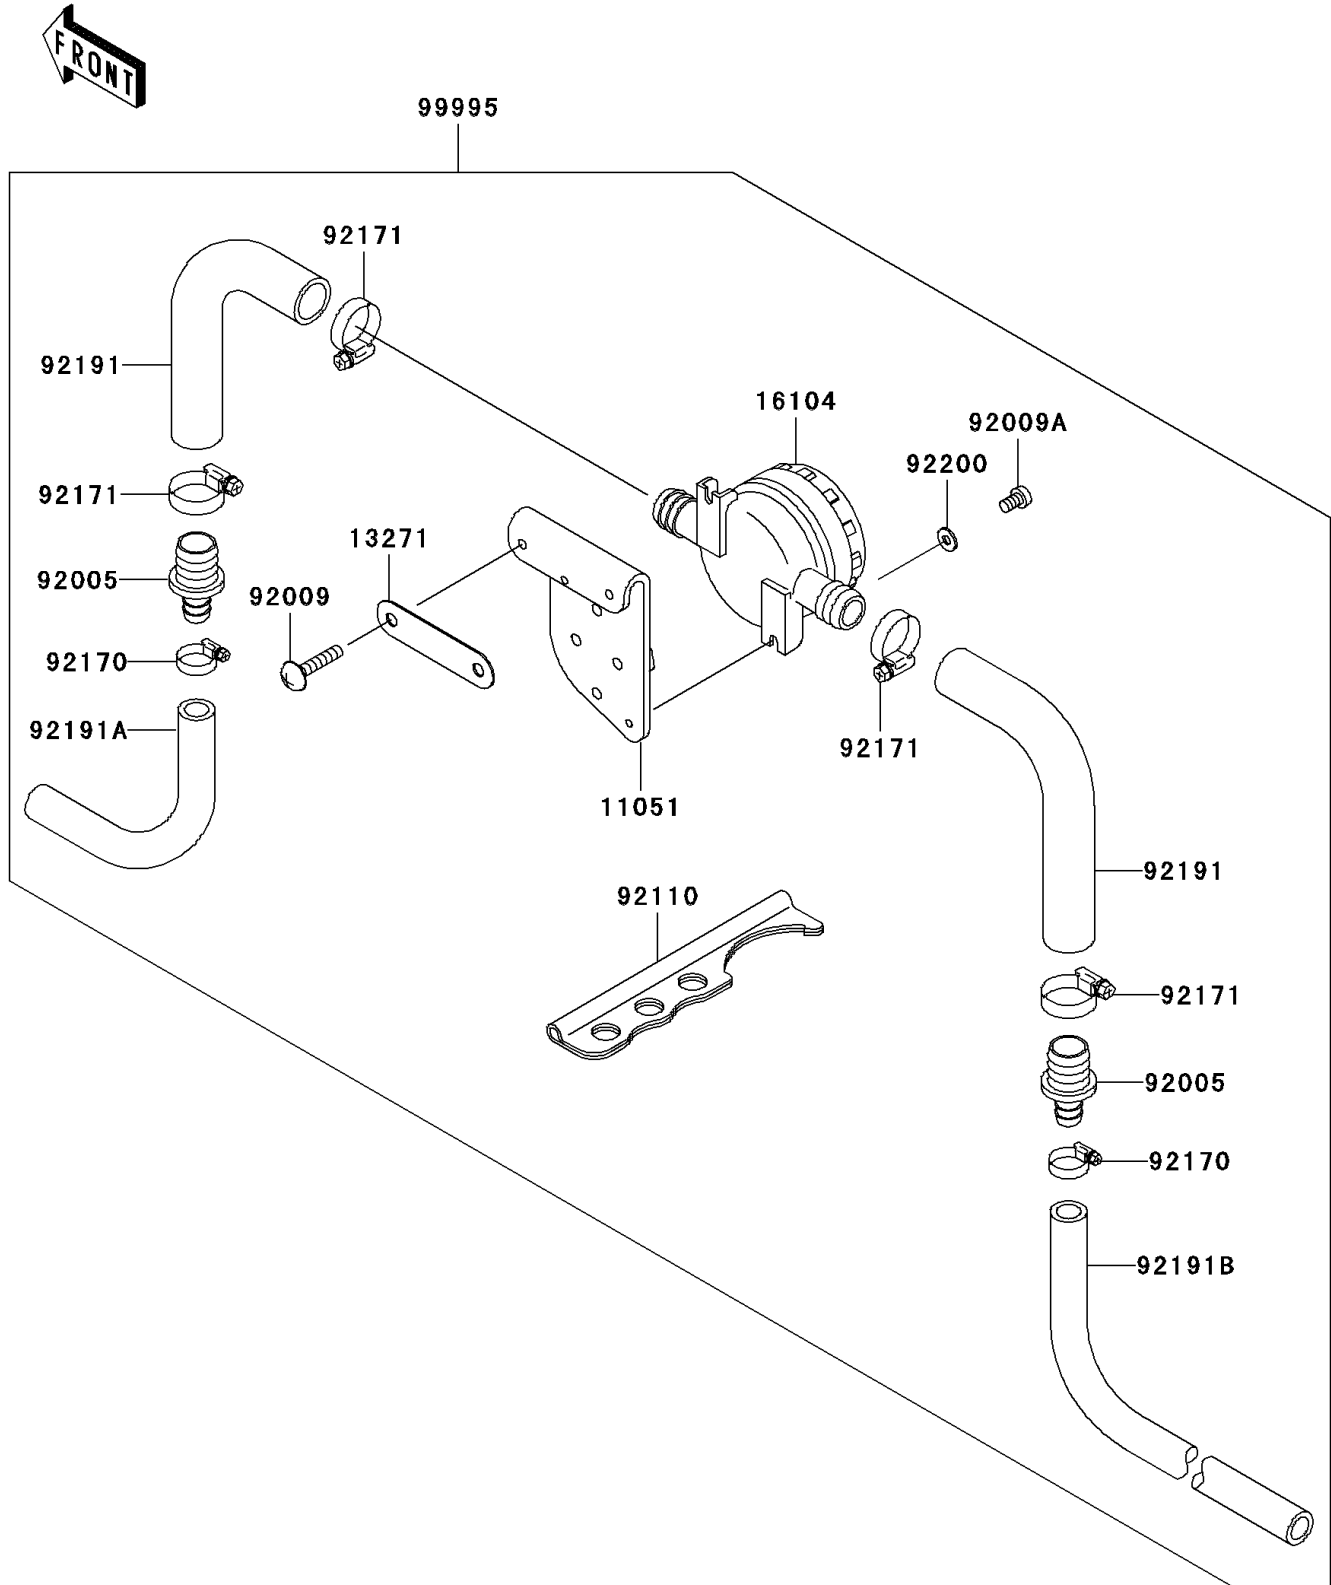

2003 1100 STX D.I. PARTS DIAGRAM

Optional Parts

F3890

2003 1100 STX D.I. PARTS LIST

Optional Parts

ITEM NAME	PART NUMBER	QUANTITY
BRACKET (Ref # 11051)	11051-3814	1
PLATE (Ref # 13271)	13271-3778	1
FILTER-COMP (Ref # 16104)	16104-3702	1
FITTING (Ref # 92005)	92005-3738	1
SCREW,6X30 (Ref # 92009)	92009-3866	1
SCREW,4X10 (Ref # 92009A)	92009-3867	1
TOOL-WRENCH (Ref # 92110)	92110-3704	1
CLAMP (Ref # 92170)	92170-3718	1
CLAMP (Ref # 92171)	92171-3704	1
TUBE,WATER FILTER (Ref # 92191)	92191-3917	1
TUBE,WATER FILTER-EX MANIFOLD (Ref # 92191A)	92191-3918	1
TUBE,WATER FILTER-HULL (Ref # 92191B)	92191-3919	1
WASHER,4.2X10X1.0 (Ref # 92200)	92200-3781	1
KIT.,WATER FILTER (Ref # 99995)	99995-3713	1