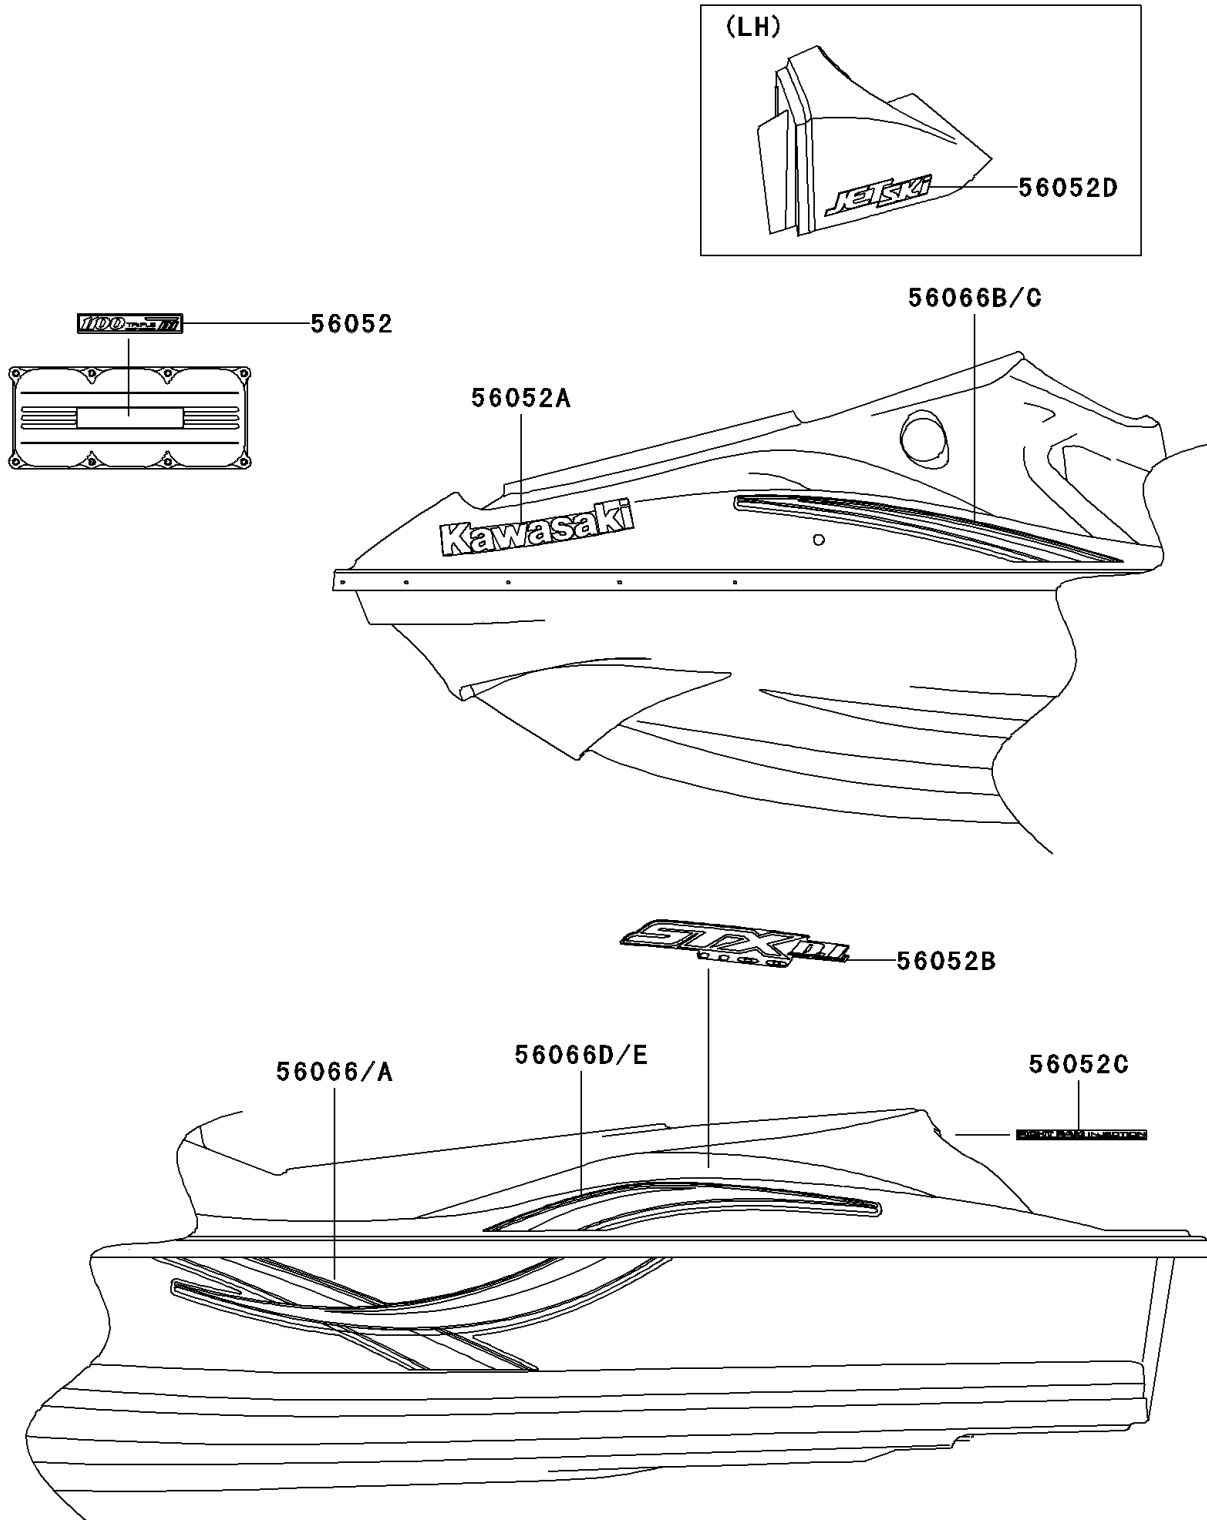

2003 1100 STX D.I. PARTS DIAGRAM

Decals(Beige)

F3880

2003 1100 STX D.I. PARTS LIST

Decals(Beige)

ITEM NAME	PART NUMBER	QUANTITY
MARK,ENGINE,1100 TRIPLE DI (Ref # 56052)	56052-3733	1
MARK,DECK,KAWASAKI (Ref # 56052A)	56052-3787	2
MARK,DECK,STX D.I. 1100 (Ref # 56052B)	56052-3788	2
MARK,DECK,FICHT RAM INJECTION (Ref # 56052C)	56052-3789	1
MARK,HANDLE COVER,JET SKI (Ref # 56052D)	56052-3795	1
PATTERN,HULL,LH (Ref # 56066)	56066-3701	1
PATTERN,HULL,RH (Ref # 56066A)	56066-3702	1
PATTERN,DECK,FR,LH (Ref # 56066B)	56066-3703	1
PATTERN,DECK,FR,RH (Ref # 56066C)	56066-3704	1
PATTERN,DECK,RR,LH (Ref # 56066D)	56066-3705	1
PATTERN,DECK,RR,RH (Ref # 56066E)	56066-3706	1