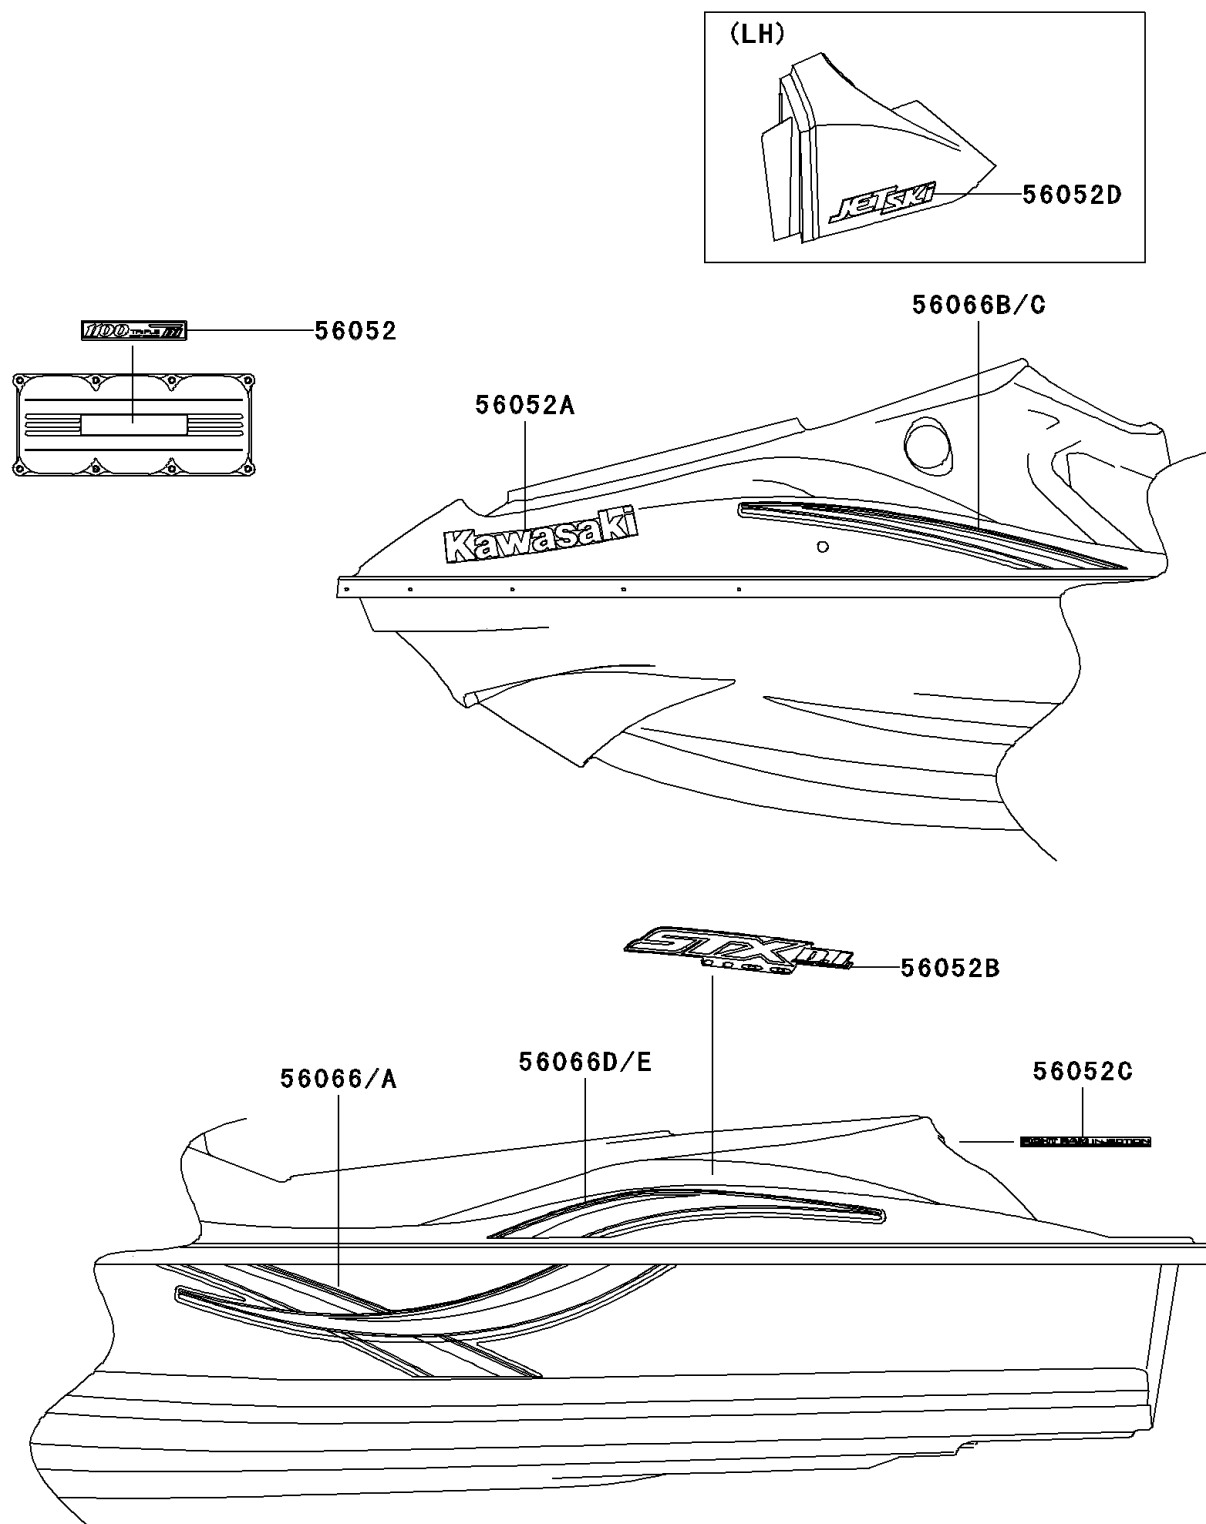

2003 1100 STX D.I. PARTS DIAGRAM

Decals(Beige)

F3880

2003 1100 STX D.I. PARTS LIST

Decals(Beige)

ITEM NAME	PART NUMBER	QUANTITY
MARK,ENGINE,1100 TRIPLE DI (Ref # 56052)	56052-3733	1
MARK,DECK,KAWASAKI (Ref # 56052A)	56052-3787	1
MARK,DECK,STX D.I. 1100 (Ref # 56052B)	56052-3788	1
MARK,DECK,FICHT RAM INJECTION (Ref # 56052C)	56052-3789	1
MARK,HANDLE COVER,JET SKI (Ref # 56052D)	56052-3795	1
PATTERN,HULL,LH (Ref # 56066)	56066-3701	1
PATTERN,HULL,RH (Ref # 56066A)	56066-3702	1
PATTERN,DECK,FR,LH (Ref # 56066B)	56066-3703	1
PATTERN,DECK,FR,RH (Ref # 56066C)	56066-3704	1
PATTERN,DECK,RR,LH (Ref # 56066D)	56066-3705	1
PATTERN,DECK,RR,RH (Ref # 56066E)	56066-3706	1