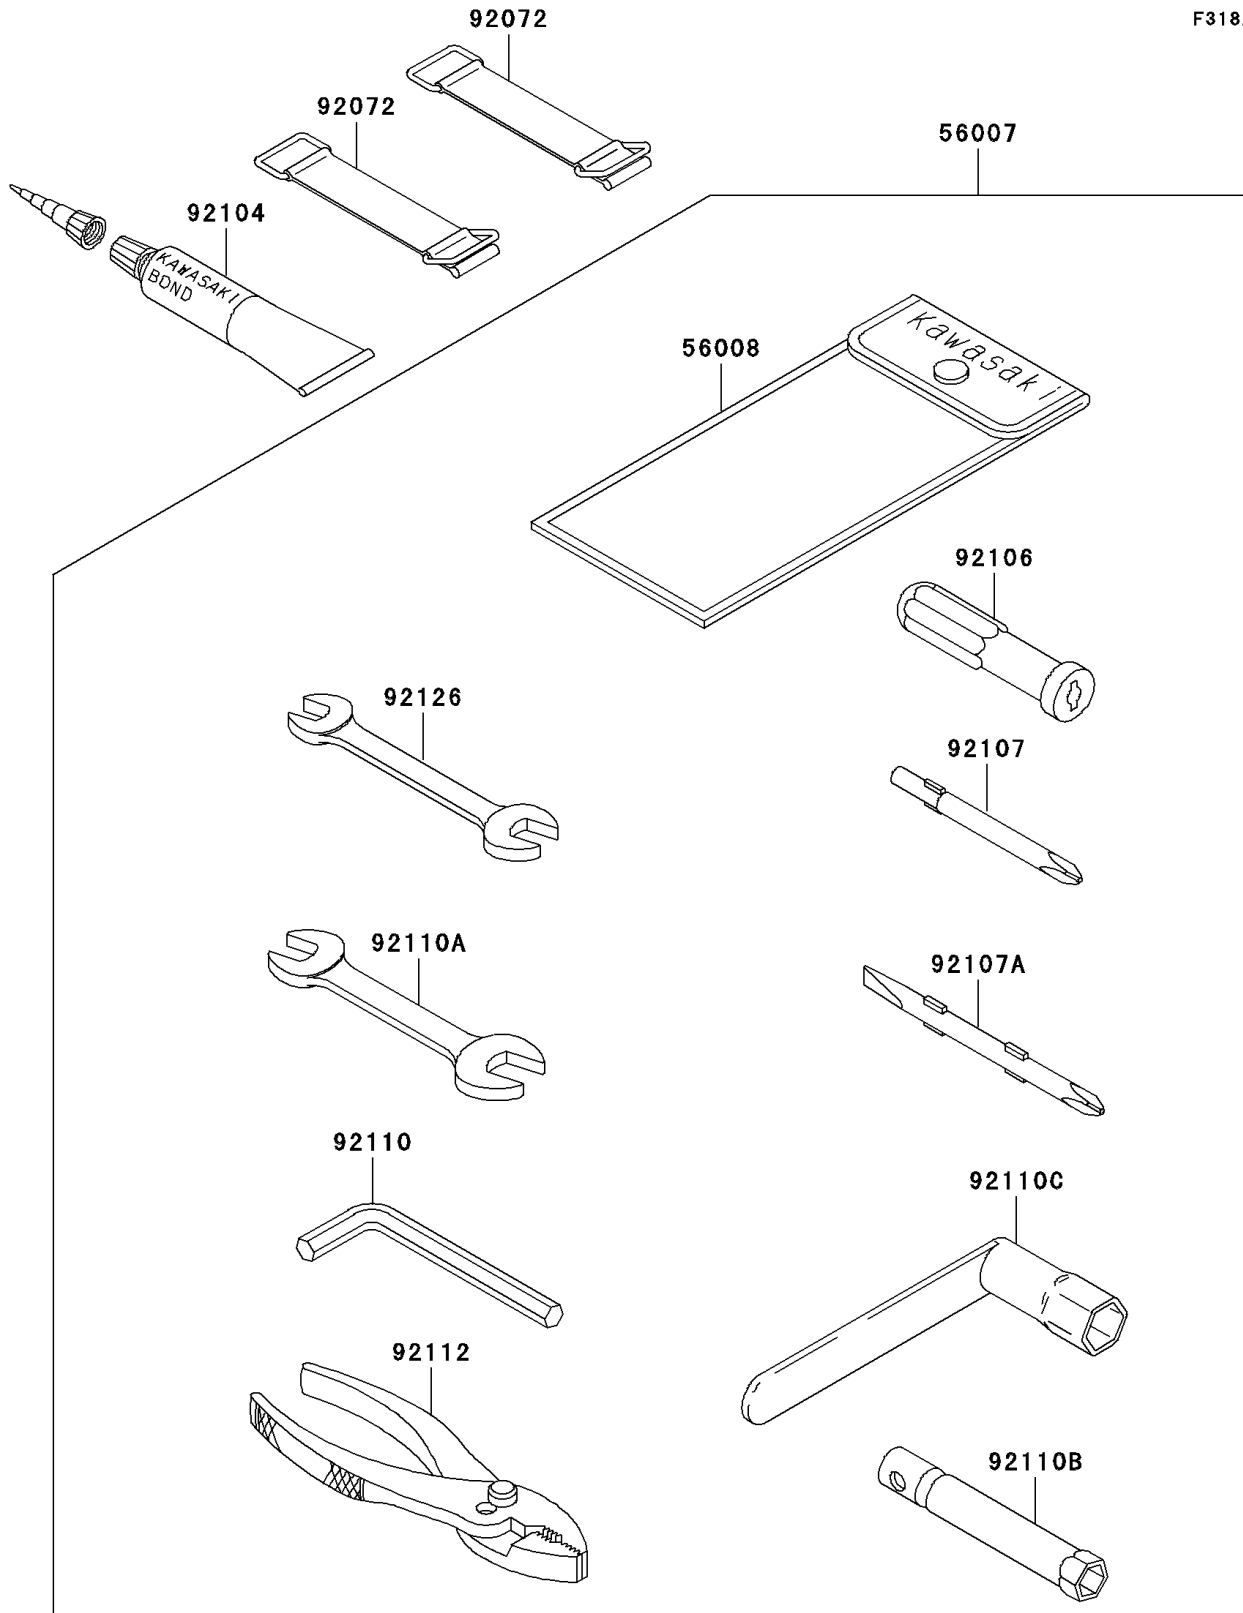

2003 1100 STX D.I. PARTS DIAGRAM

Owner's Tools

F3182

2003 1100 STX D.I. PARTS LIST

Owner's Tools

ITEM NAME	PART NUMBER	QUANTITY
TOOL-KIT (Ref # 56007)	56007-3717	1
BAG,TOOL (Ref # 56008)	56008-3702	1
BAND,L=50 (Ref # 92072)	92072-3853	2
GASKET-LIQUID,TUBE,100G,SILVER (Ref # 92104)	92104-002	AR
GRIP-SCREW DRIVER (Ref # 92106)	92106-1001	1
TOOL-DRIVER,#3PHILLIPS (Ref # 92107)	92107-005	1
TOOL-DRIVER,#2PHILLIPS&SLOT (Ref # 92107A)	92107-1051	1
TOOL-WRENCH,ALLEN,5MM (Ref # 92110)	92110-1015	1
TOOL-WRENCH,OPEN END,10X12 (Ref # 92110A)	92110-1152	1
TOOL-WRENCH,BOX,10MM (Ref # 92110B)	92110-1156	1
TOOL-WRENCH,BOX,16MM (Ref # 92110C)	92110-3705	1
TOOL-PLIERS (Ref # 92112)	92112-1001	1
TOOL-WRENCH,OPEN END,8X10 (Ref # 92126)	92126-004	1