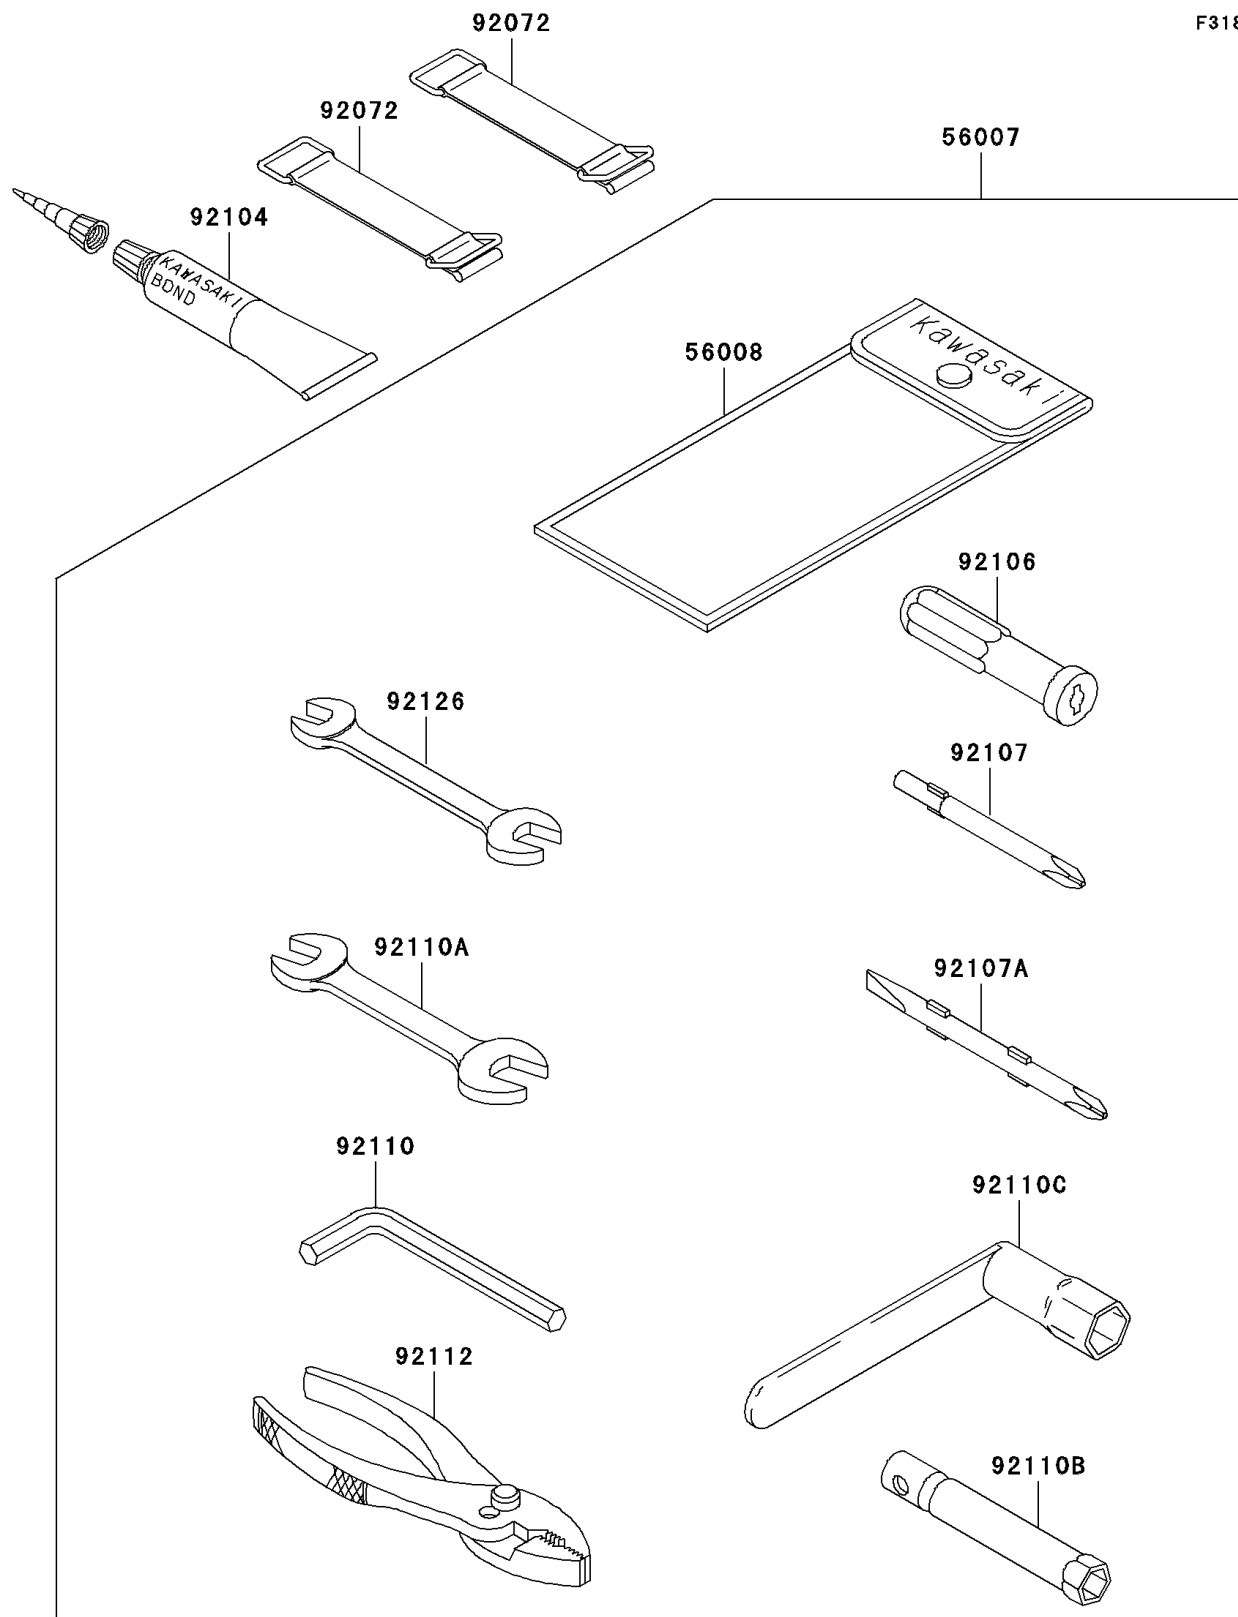

## 2003 1100 STX D.I. PARTS DIAGRAM

Owner's Tools

F3182

## 2003 1100 STX D.I. PARTS LIST

Owner's Tools

ITEM NAME	PART NUMBER	QUANTITY
TOOL-KIT (Ref # 56007)	56007-3717	1
BAG,TOOL (Ref # 56008)	56008-3702	1
BAND,L=50 (Ref # 92072)	92072-3853	1
GASKET-LIQUID,TUBE,100G,SILVER (Ref # 92104)	92104-002	1
GRIP-SCREW DRIVER (Ref # 92106)	92106-1001	1
TOOL-DRIVER,#3PHILLIPS (Ref # 92107)	92107-005	1
TOOL-DRIVER,#2PHILLIPS&SLOT (Ref # 92107A)	92107-1051	1
TOOL-WRENCH,ALLEN,5MM (Ref # 92110)	92110-1015	1
TOOL-WRENCH,OPEN END,10X12 (Ref # 92110A)	92110-1152	1
TOOL-WRENCH,BOX,10MM (Ref # 92110B)	92110-1156	1
TOOL-WRENCH,BOX,16MM (Ref # 92110C)	92110-3705	1
TOOL-PLIERS (Ref # 92112)	92112-1001	1
TOOL-WRENCH,OPEN END,8X10 (Ref # 92126)	92126-004	1