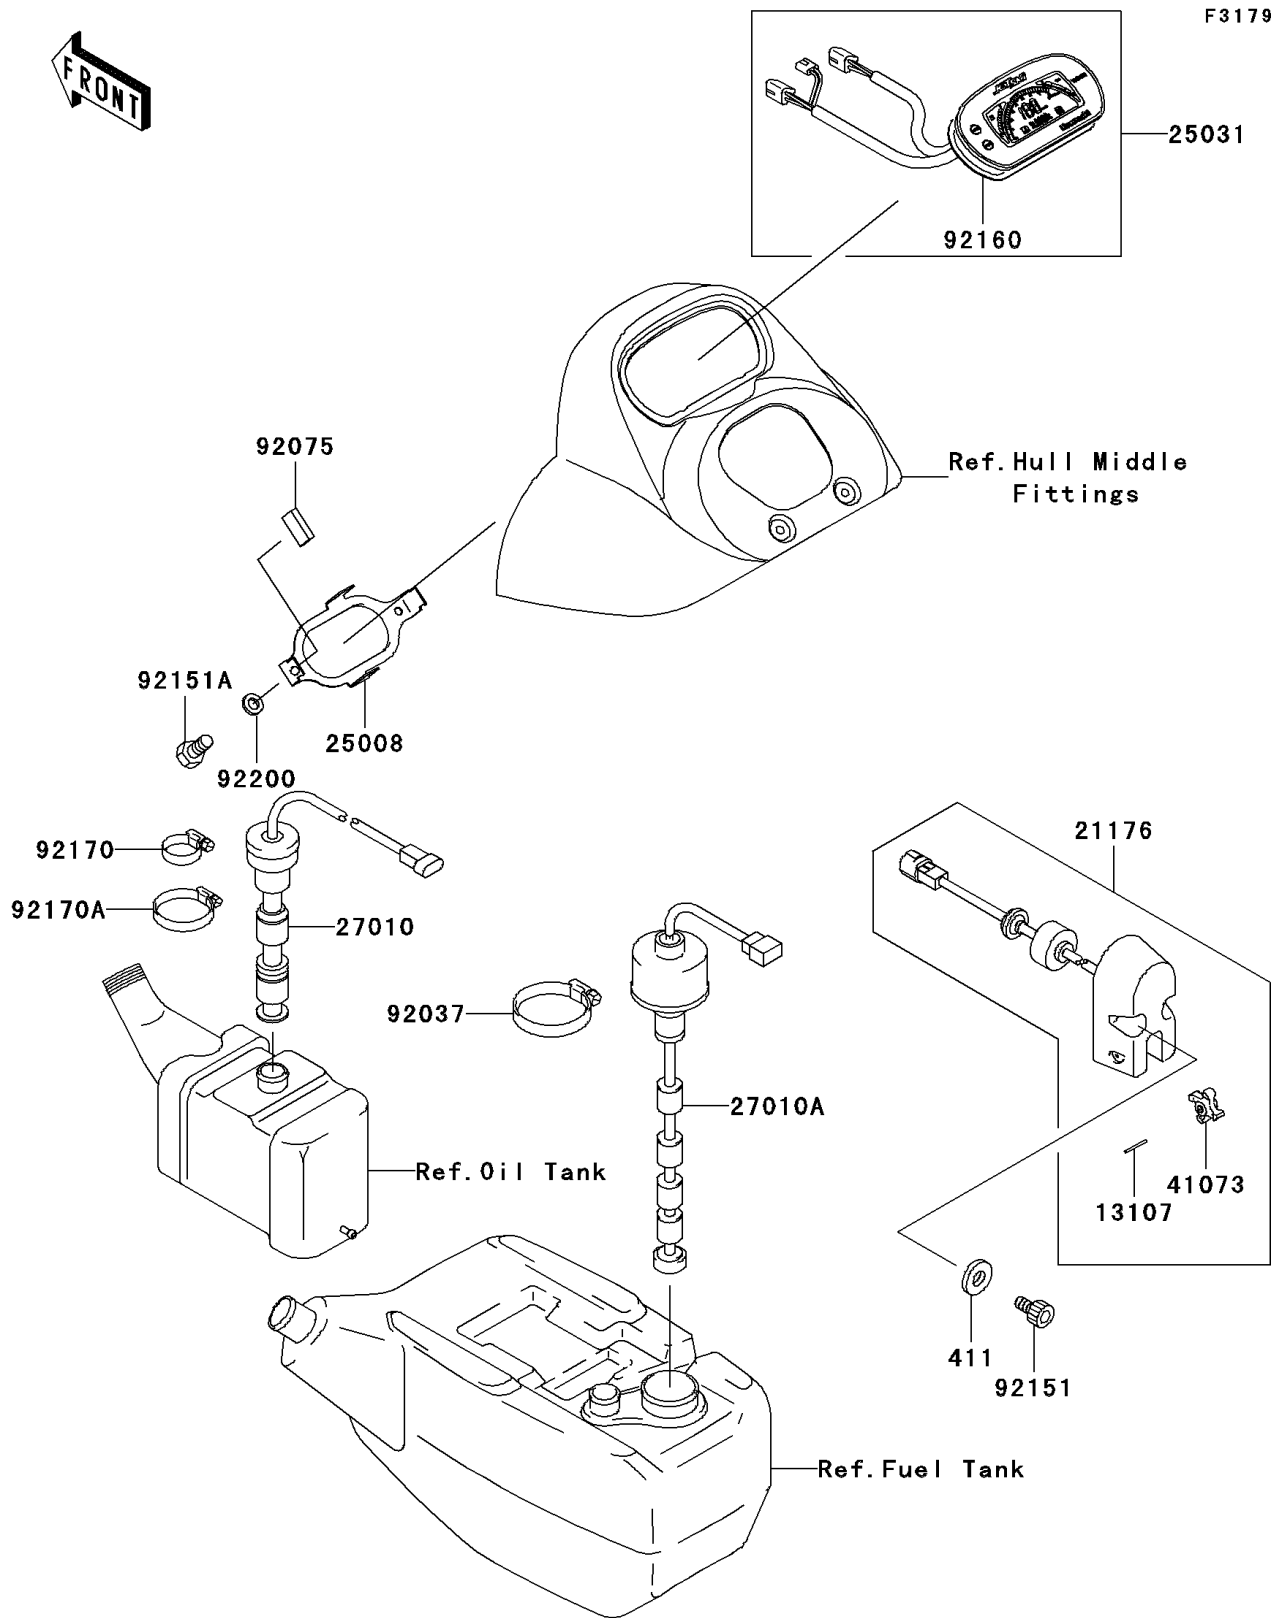

2003 1100 STX D.I. PARTS DIAGRAM

Meters

2003 1100 STX D.I. PARTS LIST

Meters

ITEM NAME	PART NUMBER	QUANTITY
WASHER-PLAIN,6MM (Ref # 411)	411S0600	1
SHAFT (Ref # 13107)	13107-3754	1
SENSOR,SPEEDOMETER,J.WHITE (Ref # 21176)	21176-3749-8U	1
BRACKET-METER (Ref # 25008)	25008-3709	1
METER-ASSY,MILE (Ref # 25031)	25031-3733	1
SWITCH,OIL LEVEL (Ref # 27010)	27010-3753	1
SWITCH,FUEL LEVEL (Ref # 27010A)	27010-3770	1
WHEEL-ASSY,PADDLE (Ref # 41073)	41073-3701	1
CLAMP (Ref # 92037)	92037-3009	1
DAMPER (Ref # 92075)	92075-1446	1
BOLT,SOCKET,6X10 (Ref # 92151)	92151-3704	1
BOLT,5X10 (Ref # 92151A)	92151-3707	1
DAMPER,METER (Ref # 92160)	92160-3881	1
CLAMP (Ref # 92170)	92170-3718	1
CLAMP (Ref # 92170A)	92170-3734	1
WASHER,5.9X16X1.5 (Ref # 92200)	92200-3714	1