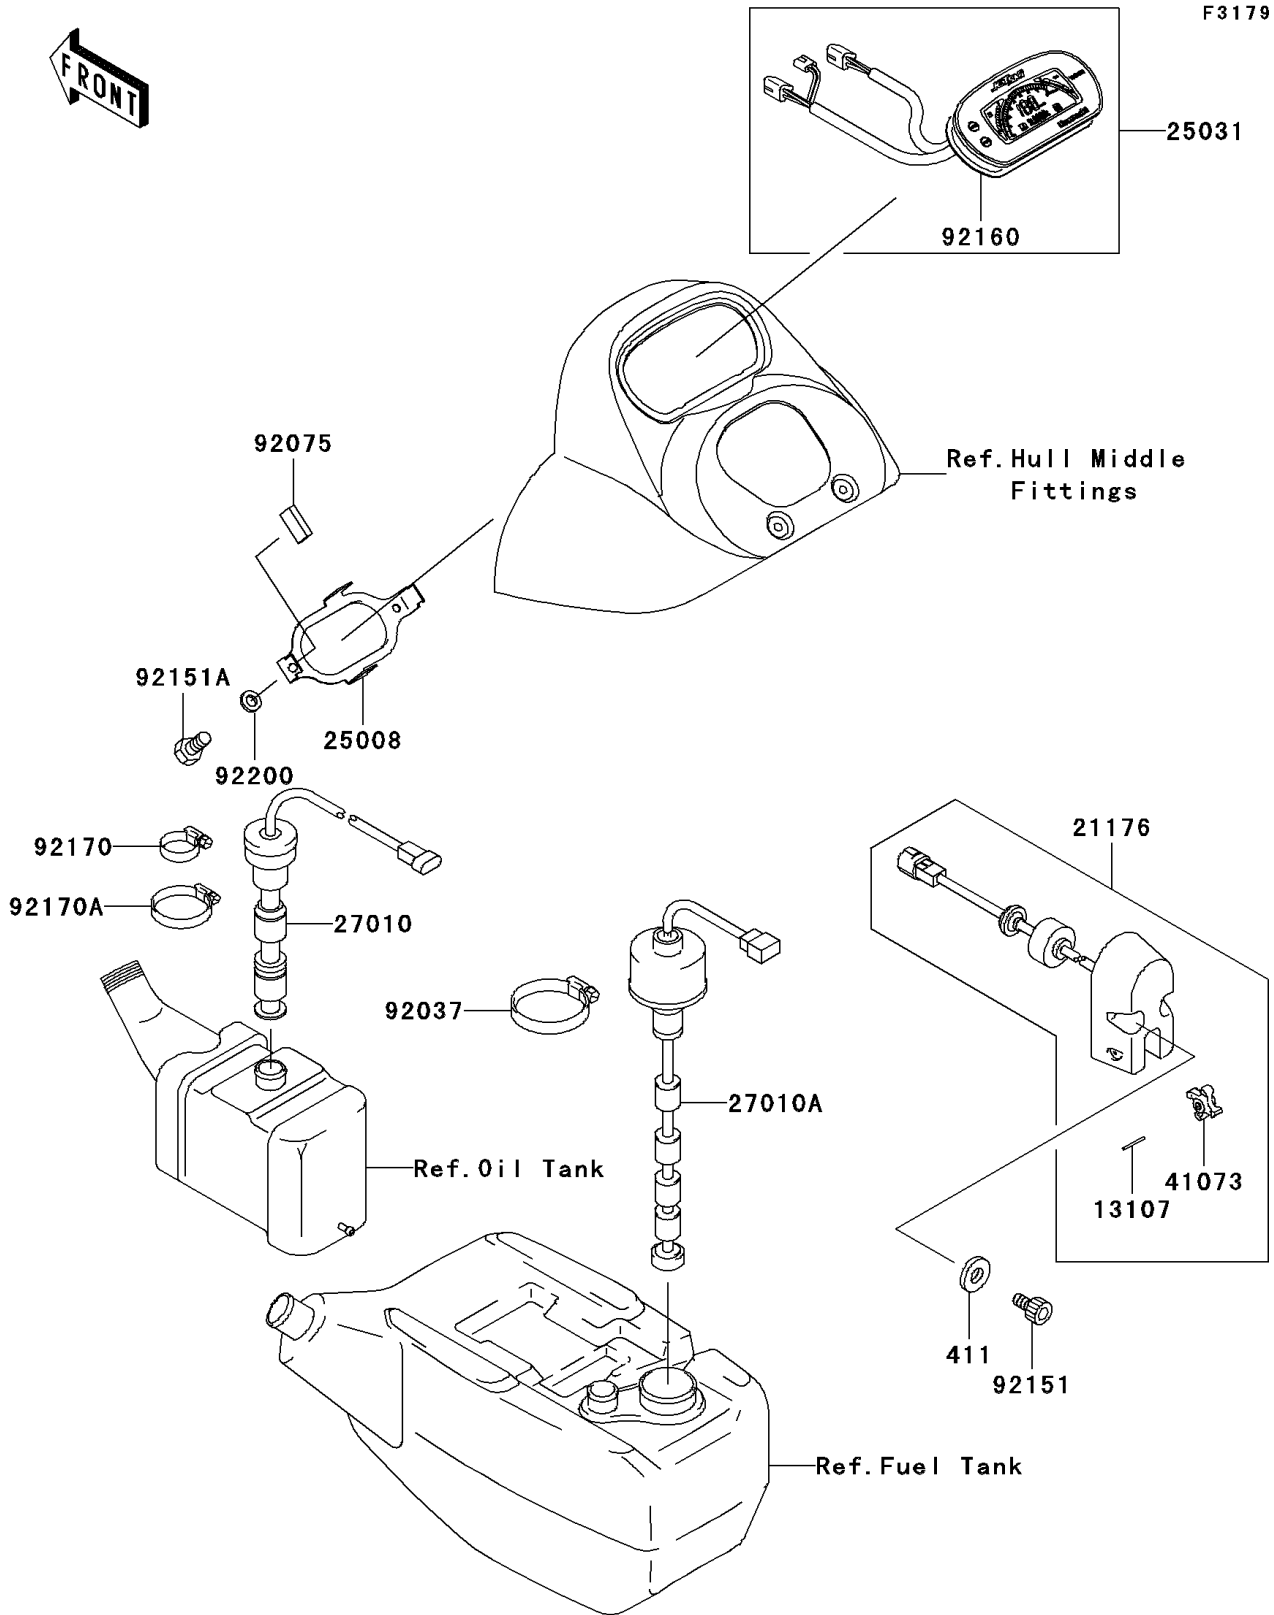

2003 1100 STX D.I. PARTS DIAGRAM

Meters

2003 1100 STX D.I. PARTS LIST

Meters

ITEM NAME	PART NUMBER	QUANTITY
WASHER-PLAIN,6MM (Ref # 411)	411S0600	2
SHAFT (Ref # 13107)	13107-3754	1
SENSOR,SPEEDOMETER,J.WHITE (Ref # 21176)	21176-3749-8U	1
BRACKET-METER (Ref # 25008)	25008-3709	1
METER-ASSY,MILE (Ref # 25031)	25031-3733	1
SWITCH,OIL LEVEL (Ref # 27010)	27010-3753	1
SWITCH,FUEL LEVEL (Ref # 27010A)	27010-3770	1
WHEEL-ASSY,PADDLE (Ref # 41073)	41073-3701	1
CLAMP (Ref # 92037)	92037-3009	1
DAMPER (Ref # 92075)	92075-1446	4
BOLT,SOCKET,6X10 (Ref # 92151)	92151-3704	2
BOLT,5X10 (Ref # 92151A)	92151-3707	2
DAMPER,METER (Ref # 92160)	92160-3881	1
CLAMP (Ref # 92170)	92170-3718	1
CLAMP (Ref # 92170A)	92170-3734	1
WASHER,5.9X16X1.5 (Ref # 92200)	92200-3714	2