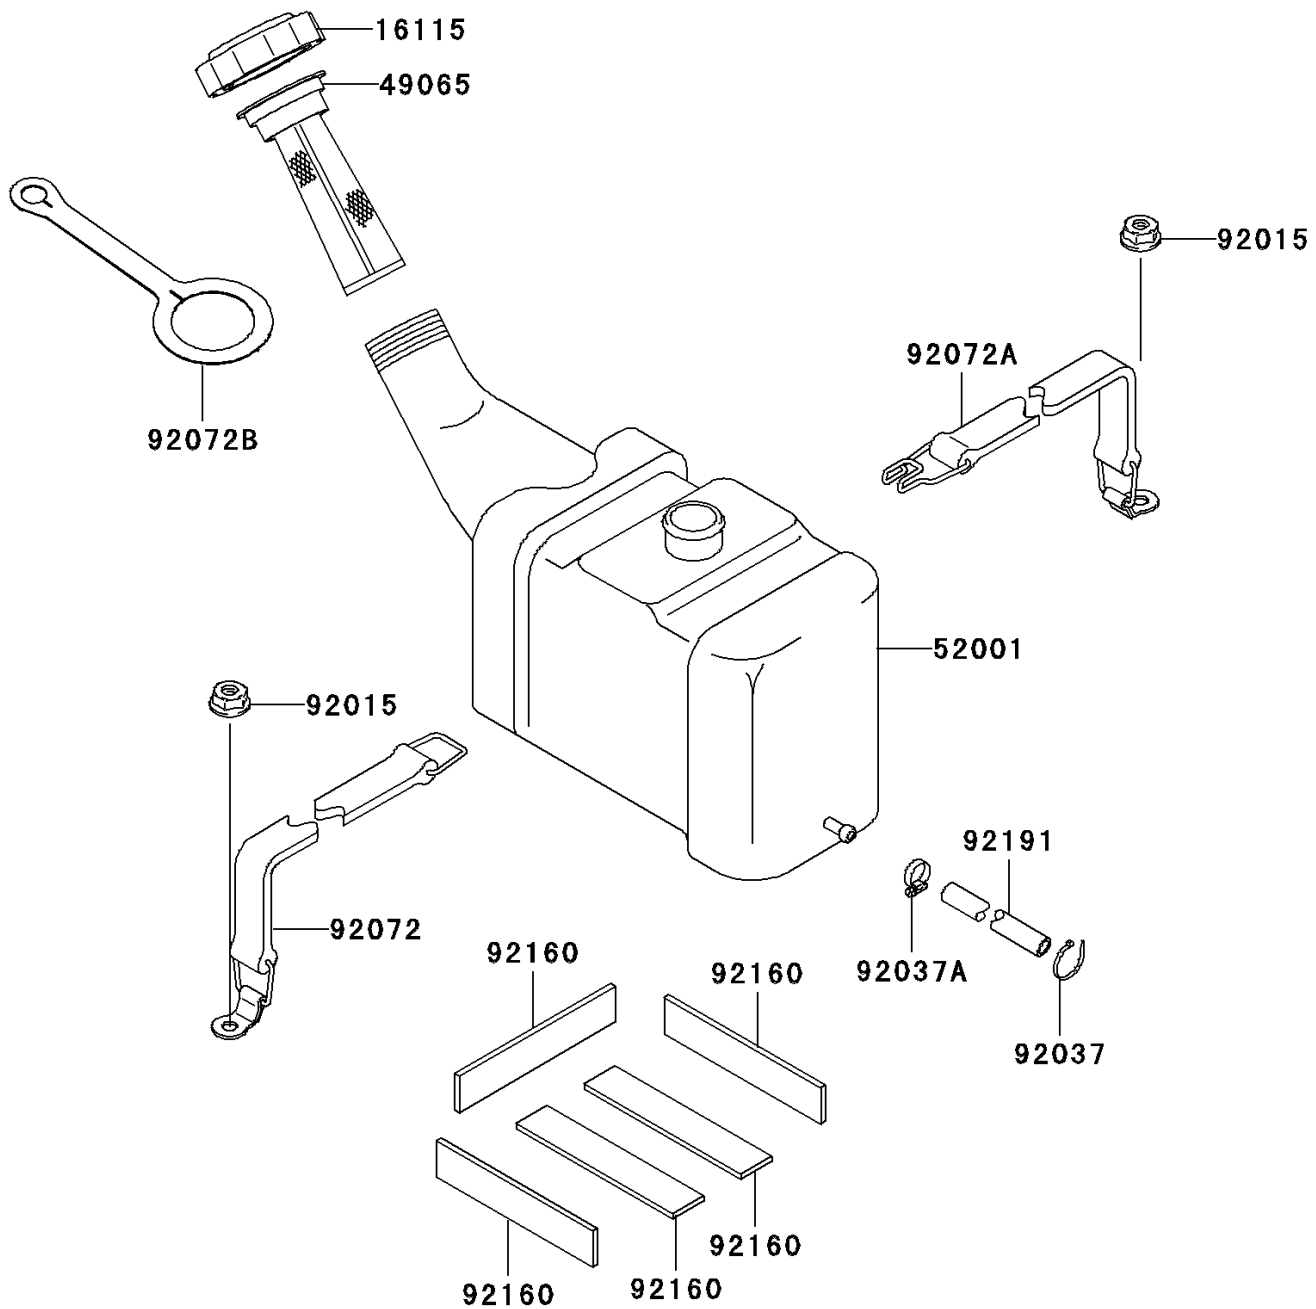

2003 1100 STX D.I. PARTS DIAGRAM

Oil Tank

F3174

2003 1100 STX D.I. PARTS LIST

Oil Tank

ITEM NAME	PART NUMBER	QUANTITY
CAP-OIL FILLER (Ref # 16115)	16115-3720	1
FILTER-OIL (Ref # 49065)	49065-3703	1
TANK-OIL (Ref # 52001)	52001-3728	1
NUT,6MM (Ref # 92015)	92015-3767	4
CLAMP (Ref # 92037)	92037-1173	1
CLAMP (Ref # 92037A)	92037-3726	1
BAND,OIL TANK (Ref # 92072)	92072-3812	2
BAND,OIL TANK (Ref # 92072A)	92072-3815	2
BAND (Ref # 92072B)	92072-3839	1
DAMPER (Ref # 92160)	92160-3793	5
TUBE,OIL (Ref # 92191)	92191-3818	1