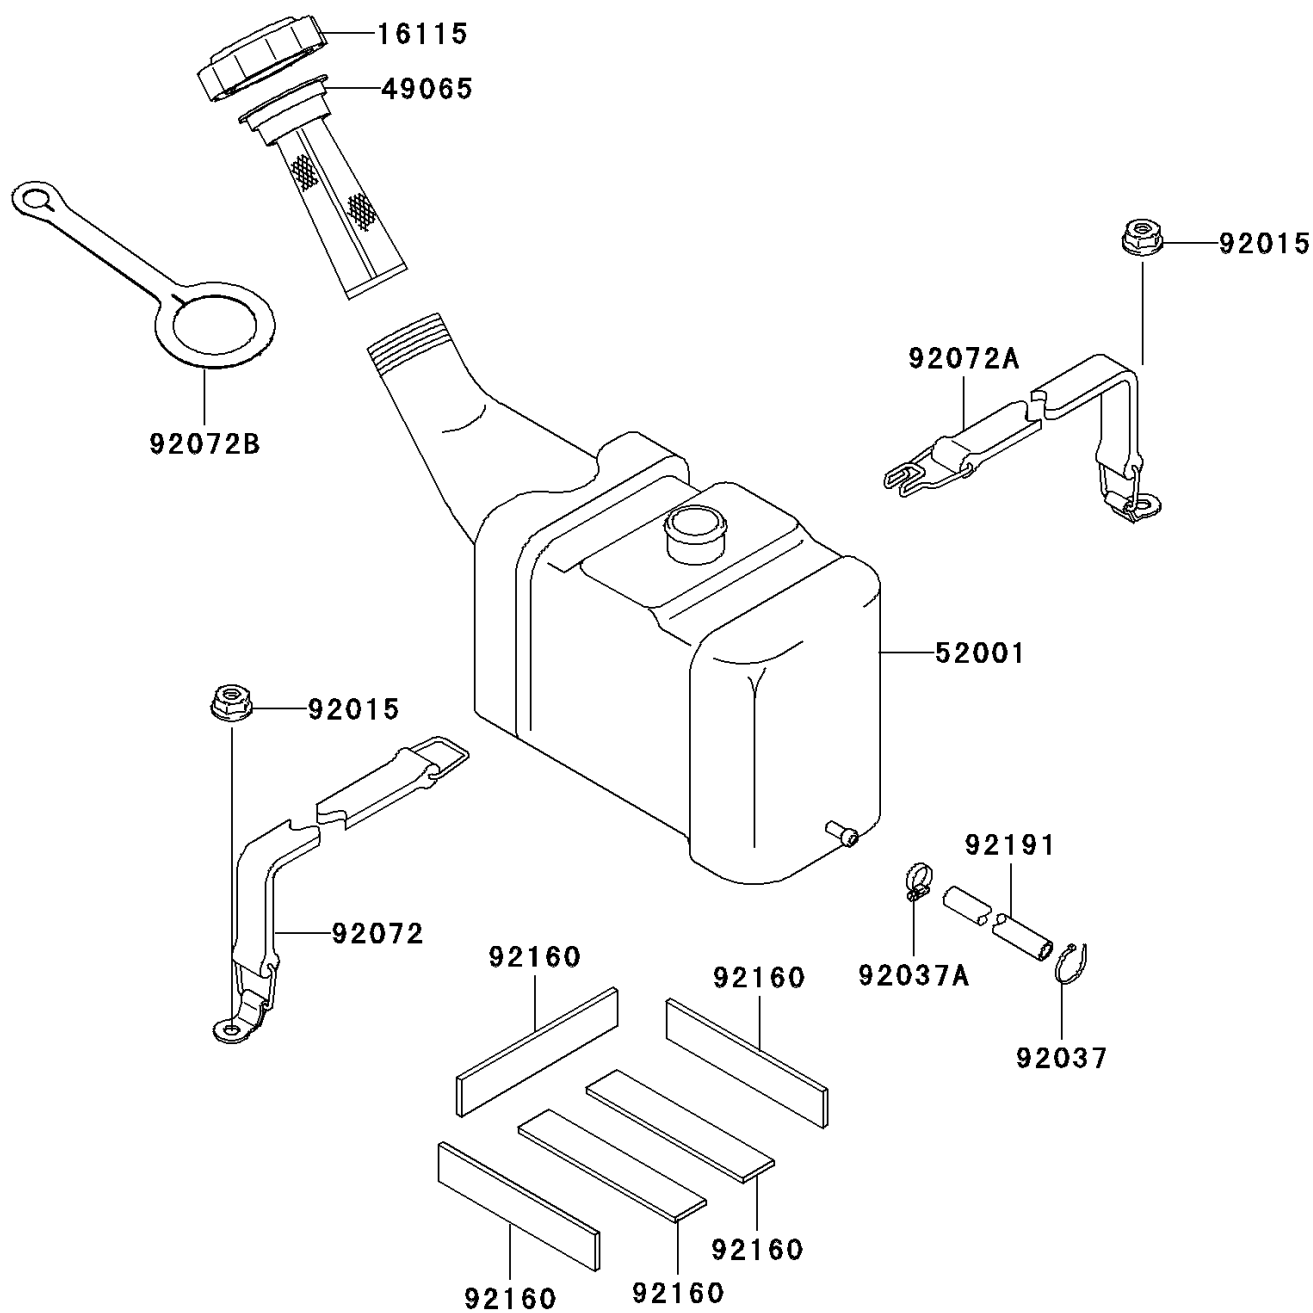

## 2003 1100 STX D.I. PARTS DIAGRAM

Oil Tank

F3174

## 2003 1100 STX D.I. PARTS LIST

Oil Tank

ITEM NAME	PART NUMBER	QUANTITY
CAP-OIL FILLER (Ref # 16115)	16115-3720	1
FILTER-OIL (Ref # 49065)	49065-3703	1
TANK-OIL (Ref # 52001)	52001-3728	1
NUT,6MM (Ref # 92015)	92015-3767	1
CLAMP (Ref # 92037)	92037-1173	1
CLAMP (Ref # 92037A)	92037-3726	1
BAND,OIL TANK (Ref # 92072)	92072-3812	1
BAND,OIL TANK (Ref # 92072A)	92072-3815	1
BAND (Ref # 92072B)	92072-3839	1
DAMPER (Ref # 92160)	92160-3793	1
TUBE,OIL (Ref # 92191)	92191-3818	1