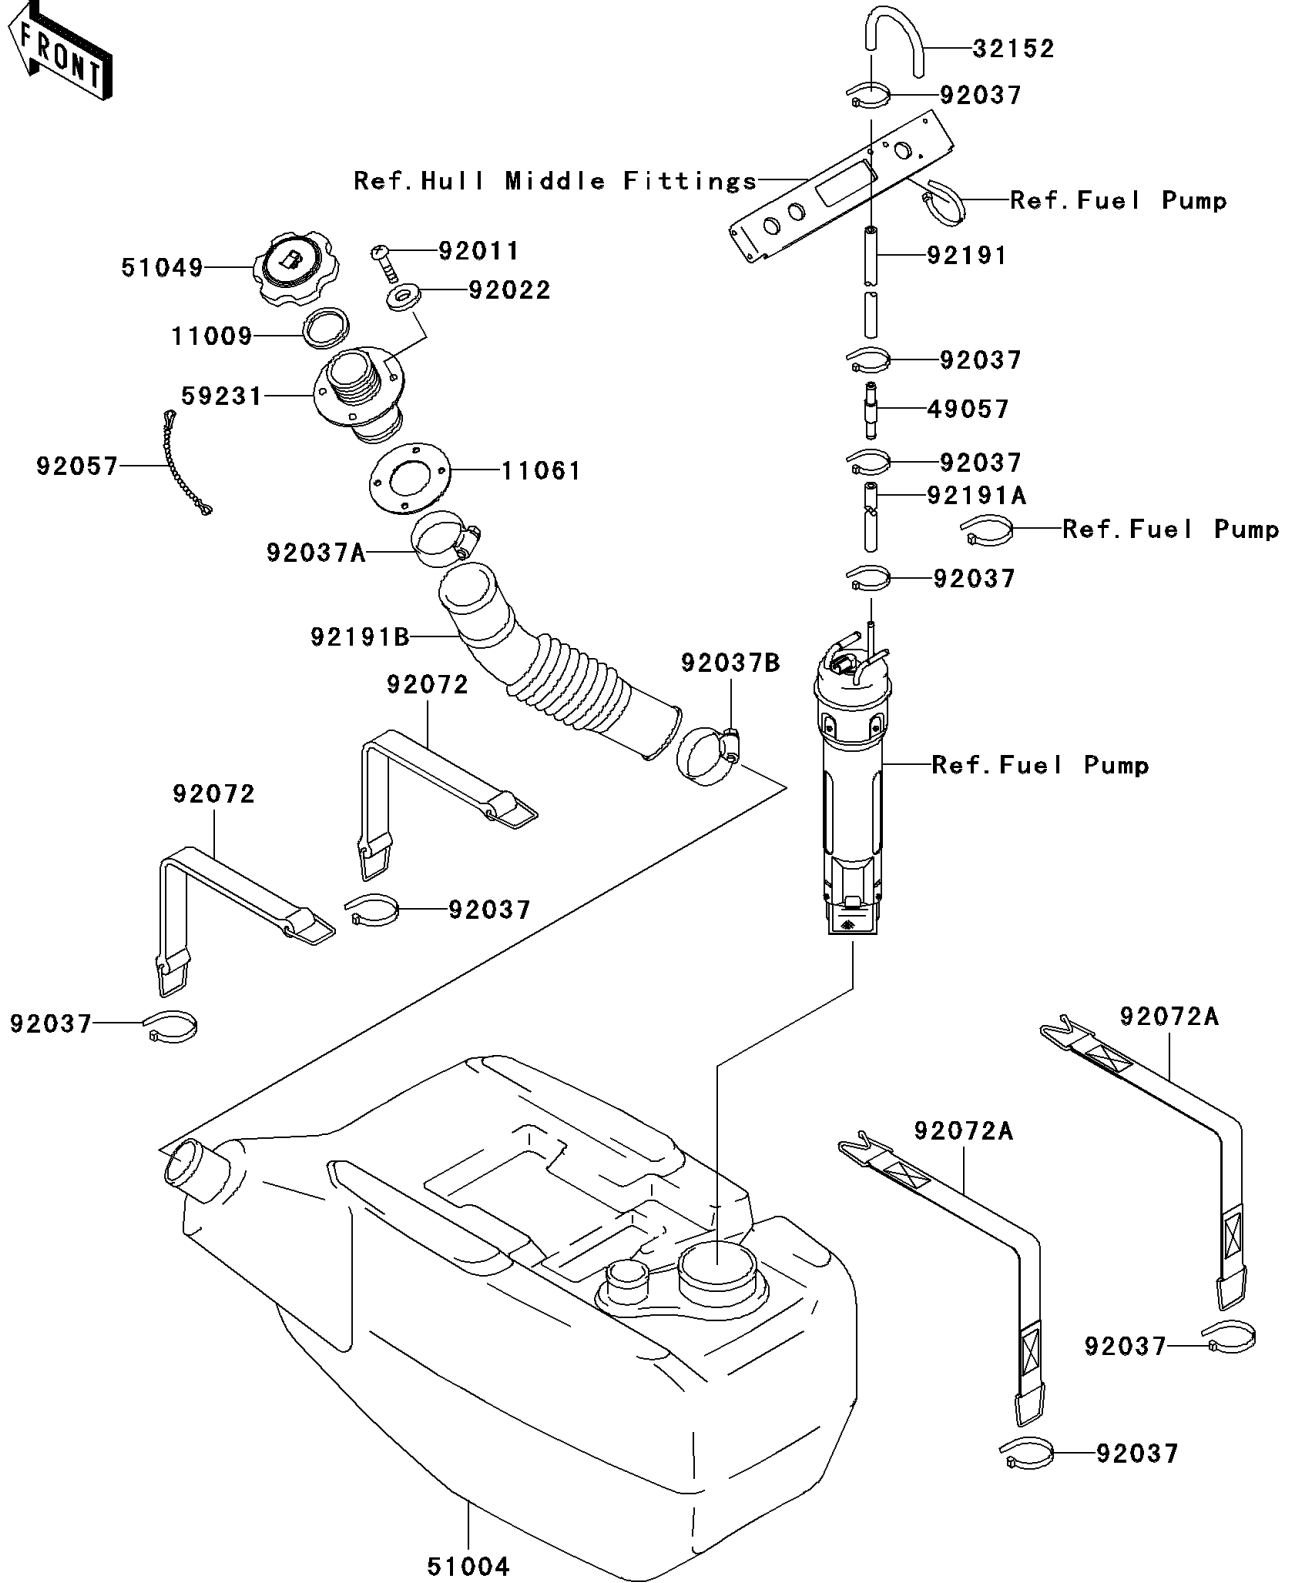

# 2003 1100 STX D.I. PARTS DIAGRAM

Fuel Tank

F3173

## 2003 1100 STX D.I. PARTS LIST

### Fuel Tank

ITEM NAME	PART NUMBER	QUANTITY
GASKET,TANK CAP (Ref # 11009)	11009-3020	1
GASKET (Ref # 11061)	11061-3701	1
PIPE (Ref # 32152)	32152-3705	1
VALVE-RELIEF (Ref # 49057)	49057-3707	1
TANK-FUEL (Ref # 51004)	51004-3731	1
CAP-TANK,FUEL (Ref # 51049)	51049-3714	1
FILLER,FUEL TANK (Ref # 59231)	59231-3716	1
SCREW (Ref # 92011)	92011-562	4
WASHER (Ref # 92022)	92022-563	4
CLAMP (Ref # 92037)	92037-1173	8
CLAMP (Ref # 92037A)	92037-3009	1
CLAMP (Ref # 92037B)	92037-3738	1
CHAIN,COVER,L=100 (Ref # 92057)	92057-3704	1
BAND (Ref # 92072)	92072-3845	2
BAND (Ref # 92072A)	92072-3850	2
TUBE,5.8X10.8X1000 (Ref # 92191)	92191-3736	1
TUBE,5.8X10.8X100 (Ref # 92191A)	92191-3828	1
TUBE,FUEL TANK - FILLER (Ref # 92191B)	92191-3903	1