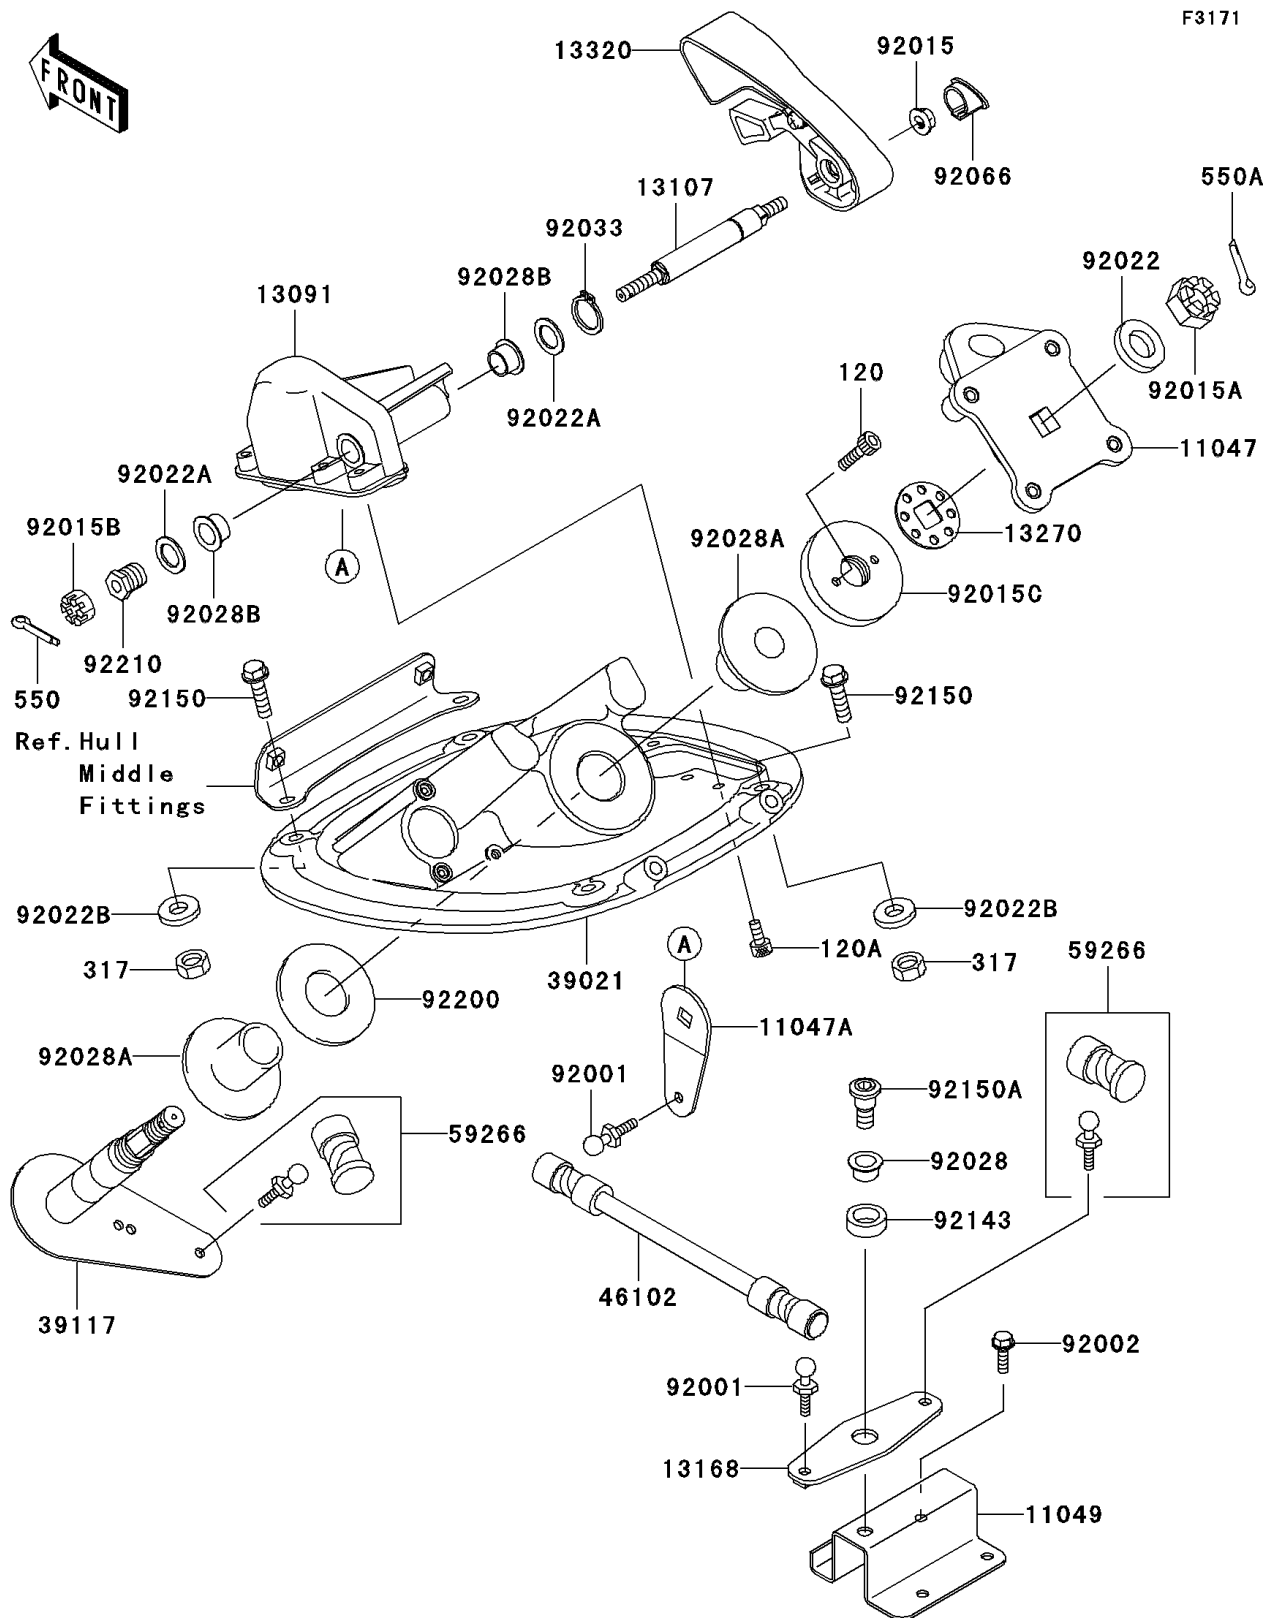

## 2003 1100 STX D.I. PARTS DIAGRAM

Handle Pole

F3171

## 2003 1100 STX D.I. PARTS LIST

Handle Pole

ITEM NAME	PART NUMBER	QUANTITY
BOLT-SOCKET,5X10 (Ref # 120)	120R0510	1
BOLT-SOCKET,6X16,BLACK (Ref # 120A)	120S0616	1
NUT-HEX-SMALL (Ref # 317)	317R0800	1
PIN-COTTER (Ref # 550)	550S2020	1
PIN-COTTER,3X35 (Ref # 550A)	550S3035	1
BRACKET,HANDLE HOLDER (Ref # 11047)	11047-3759	1
BRACKET,STEERING LEVER (Ref # 11047A)	11047-3790	1
BRACKET,REVERSE (Ref # 11049)	11049-3762	1
HOLDER (Ref # 13091)	13091-3809	1
SHAFT (Ref # 13107)	13107-3751	1
LEVER,REVERSE (Ref # 13168)	13168-3739	1
PLATE,STEERING NUT (Ref # 13270)	13270-3808	1
LEVER-ASSY,REVERSE (Ref # 13320)	13320-3716	1
BRACKET-HANDLE POLE (Ref # 39021)	39021-3712	1
SHAFT-STRG (Ref # 39117)	39117-3713	1
ROD (Ref # 46102)	46102-3723	1
JOINT-BALL (Ref # 59266)	59266-3707	1
BOLT,BALL,6MM (Ref # 92001)	92001-3703	1
BOLT,6X20 (Ref # 92002)	92002-3755	1
NUT,FLANGED,8MM (Ref # 92015)	92015-3709	1
NUT,CASTLE,14MM (Ref # 92015A)	92015-3805	1
NUT,CASTLE,8MM (Ref # 92015B)	92015-3813	1
NUT,STEERING,20MM (Ref # 92015C)	92015-3854	1
WASHER,15X34X2.0 (Ref # 92022)	92022-3738	1
WASHER,15.5X24X1.5 (Ref # 92022A)	92022-3739	1
WASHER,8.4X23X2.5 (Ref # 92022B)	92022-3744	1
BUSHING (Ref # 92028)	92028-3740	1
BUSHING,STEERING (Ref # 92028A)	92028-3748	1
BUSHING (Ref # 92028B)	92028-3755	1

## 2003 1100 STX D.I. PARTS LIST

Handle Pole

ITEM NAME	PART NUMBER	QUANTITY
RING-SNAP,15MM (Ref # 92033)	92033-3710	1
PLUG,REVERSE LEVER (Ref # 92066)	92066-3761	1
COLLAR,16X24X8 (Ref # 92143)	92143-3768	1
BOLT,FLANGED,8X30 (Ref # 92150)	92150-3803	1
BOLT (Ref # 92150A)	92150-3827	1
WASHER,32.5X70X2 (Ref # 92200)	92200-3718	1
NUT,8MM (Ref # 92210)	92210-3703	1