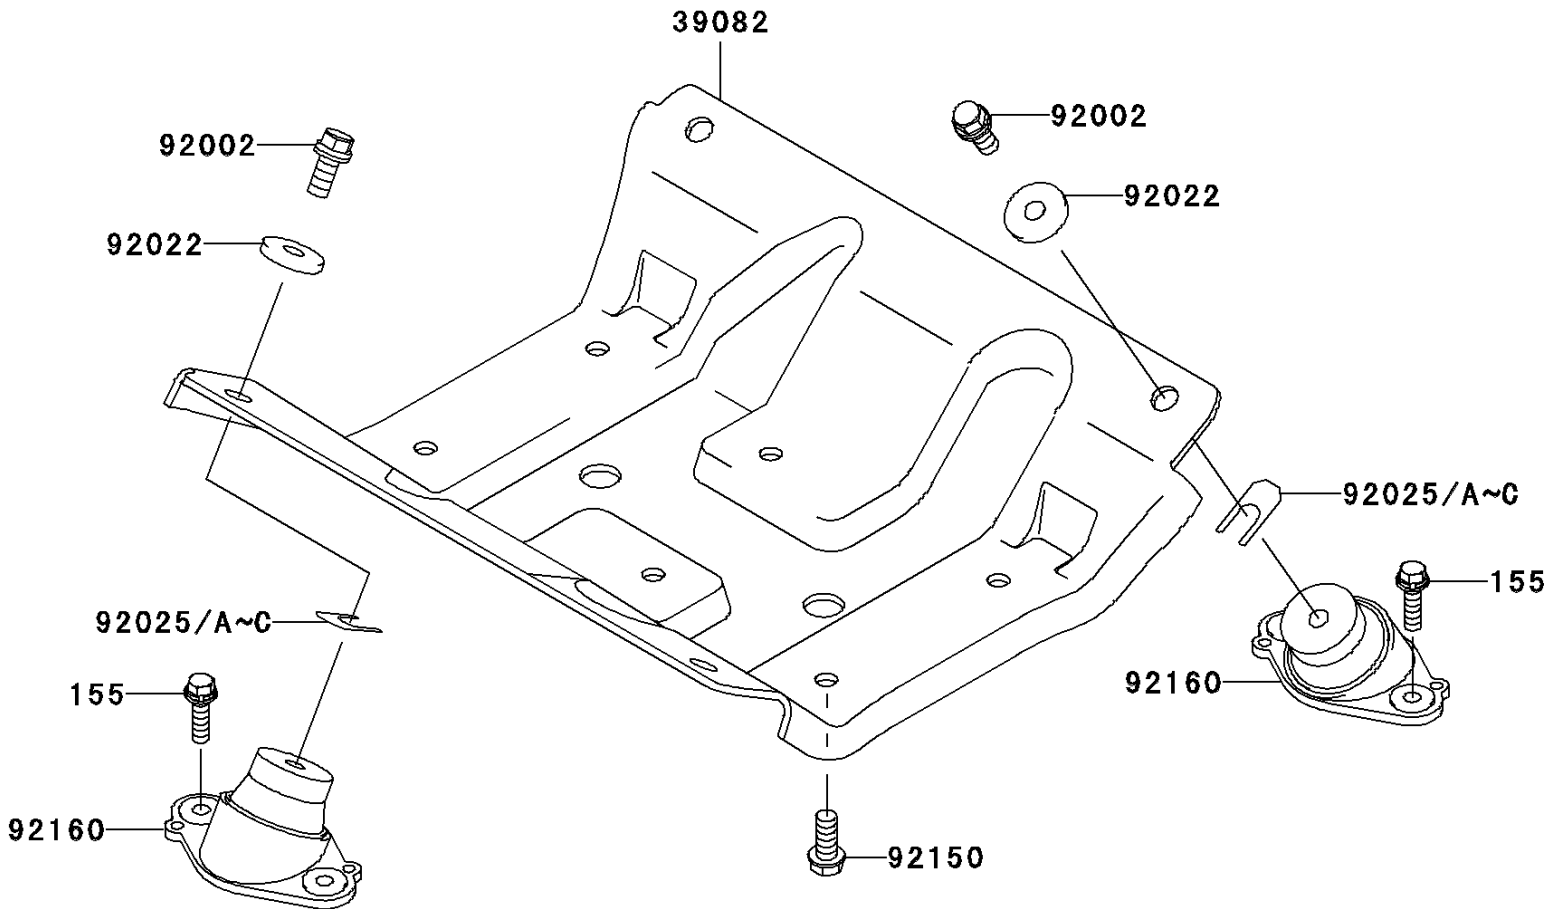

2003 1100 STX D.I. PARTS DIAGRAM

Engine Mount

F3144

2003 1100 STX D.I. PARTS LIST

Engine Mount

ITEM NAME	PART NUMBER	QUANTITY
BOLT-WSP-SMALL,8X30 (Ref # 155)	155R0830	8
MOUNT-ENGINE (Ref # 39082)	39082-3710	1
BOLT,10X25 (Ref # 92002)	92002-3770	4
WASHER,32X10.5X4 (Ref # 92022)	92022-3023	4
SHIM,T=0.3MM (Ref # 92025)	92025-3705	AR
SHIM,T=0.5MM (Ref # 92025A)	92025-3706	AR
SHIM,T=1.0MM (Ref # 92025B)	92025-3707	AR
SHIM,T=1.5MM (Ref # 92025C)	92025-3708	AR
BOLT,10X25 (Ref # 92150)	92150-3818	6
DAMPER,ENGINE MOUNT (Ref # 92160)	92160-3838	4