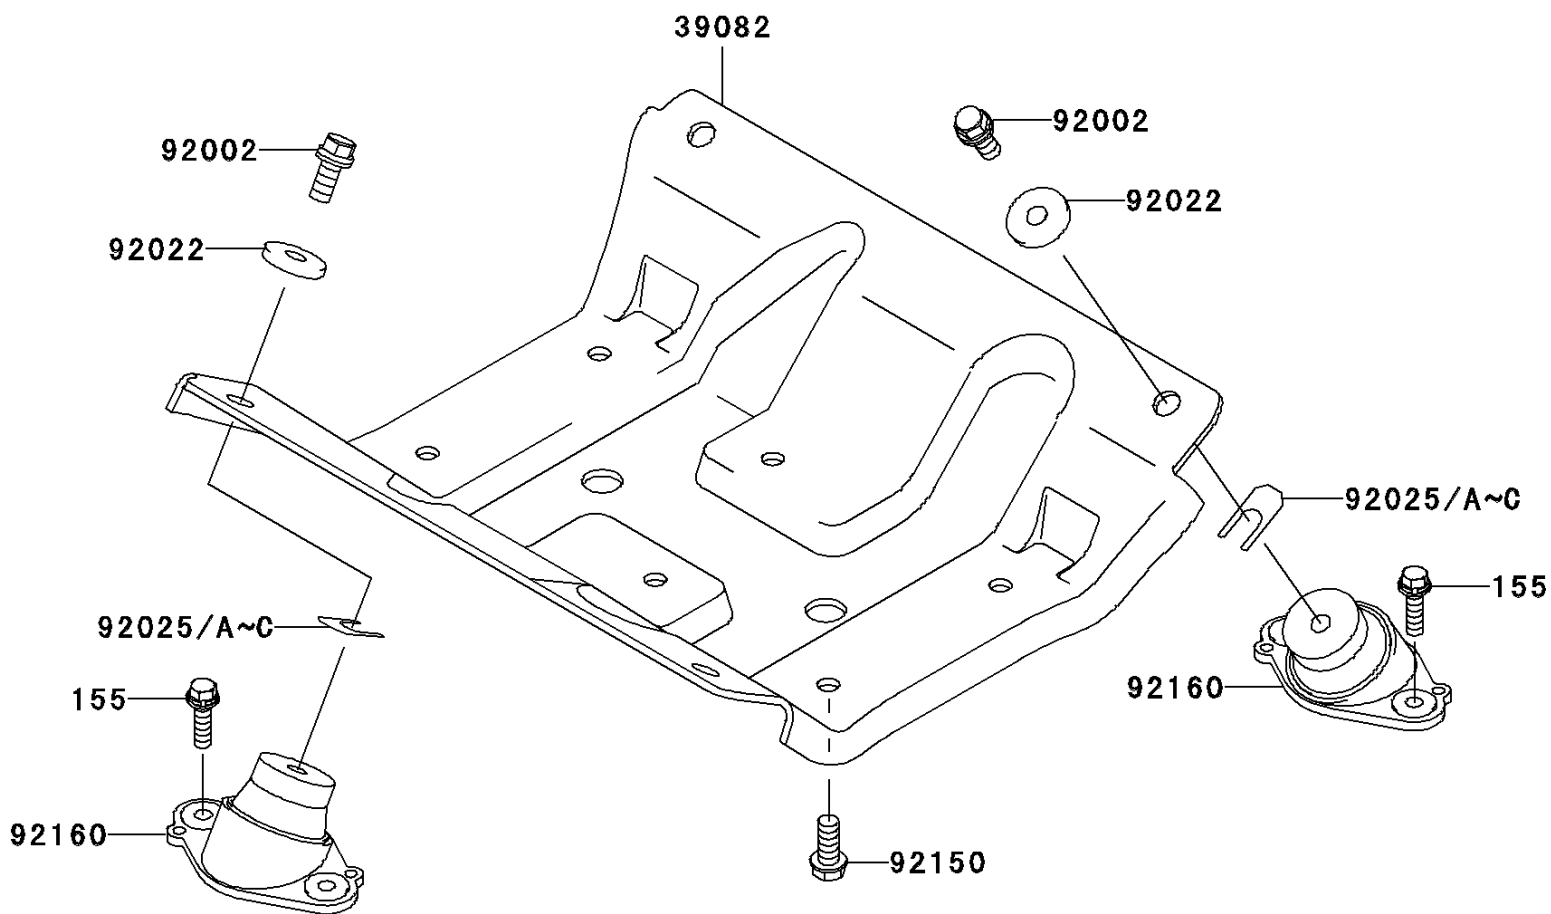

## 2003 1100 STX D.I. PARTS DIAGRAM

Engine Mount

F3144

## 2003 1100 STX D.I. PARTS LIST

Engine Mount

ITEM NAME	PART NUMBER	QUANTITY
BOLT-WSP-SMALL,8X30 (Ref # 155)	155R0830	1
MOUNT-ENGINE (Ref # 39082)	39082-3710	1
BOLT,10X25 (Ref # 92002)	92002-3770	1
WASHER,32X10.5X4 (Ref # 92022)	92022-3023	1
SHIM,T=0.3MM (Ref # 92025)	92025-3705	1
SHIM,T=0.5MM (Ref # 92025A)	92025-3706	1
SHIM,T=1.0MM (Ref # 92025B)	92025-3707	1
SHIM,T=1.5MM (Ref # 92025C)	92025-3708	1
BOLT,10X25 (Ref # 92150)	92150-3818	1
DAMPER,ENGINE MOUNT (Ref # 92160)	92160-3838	1