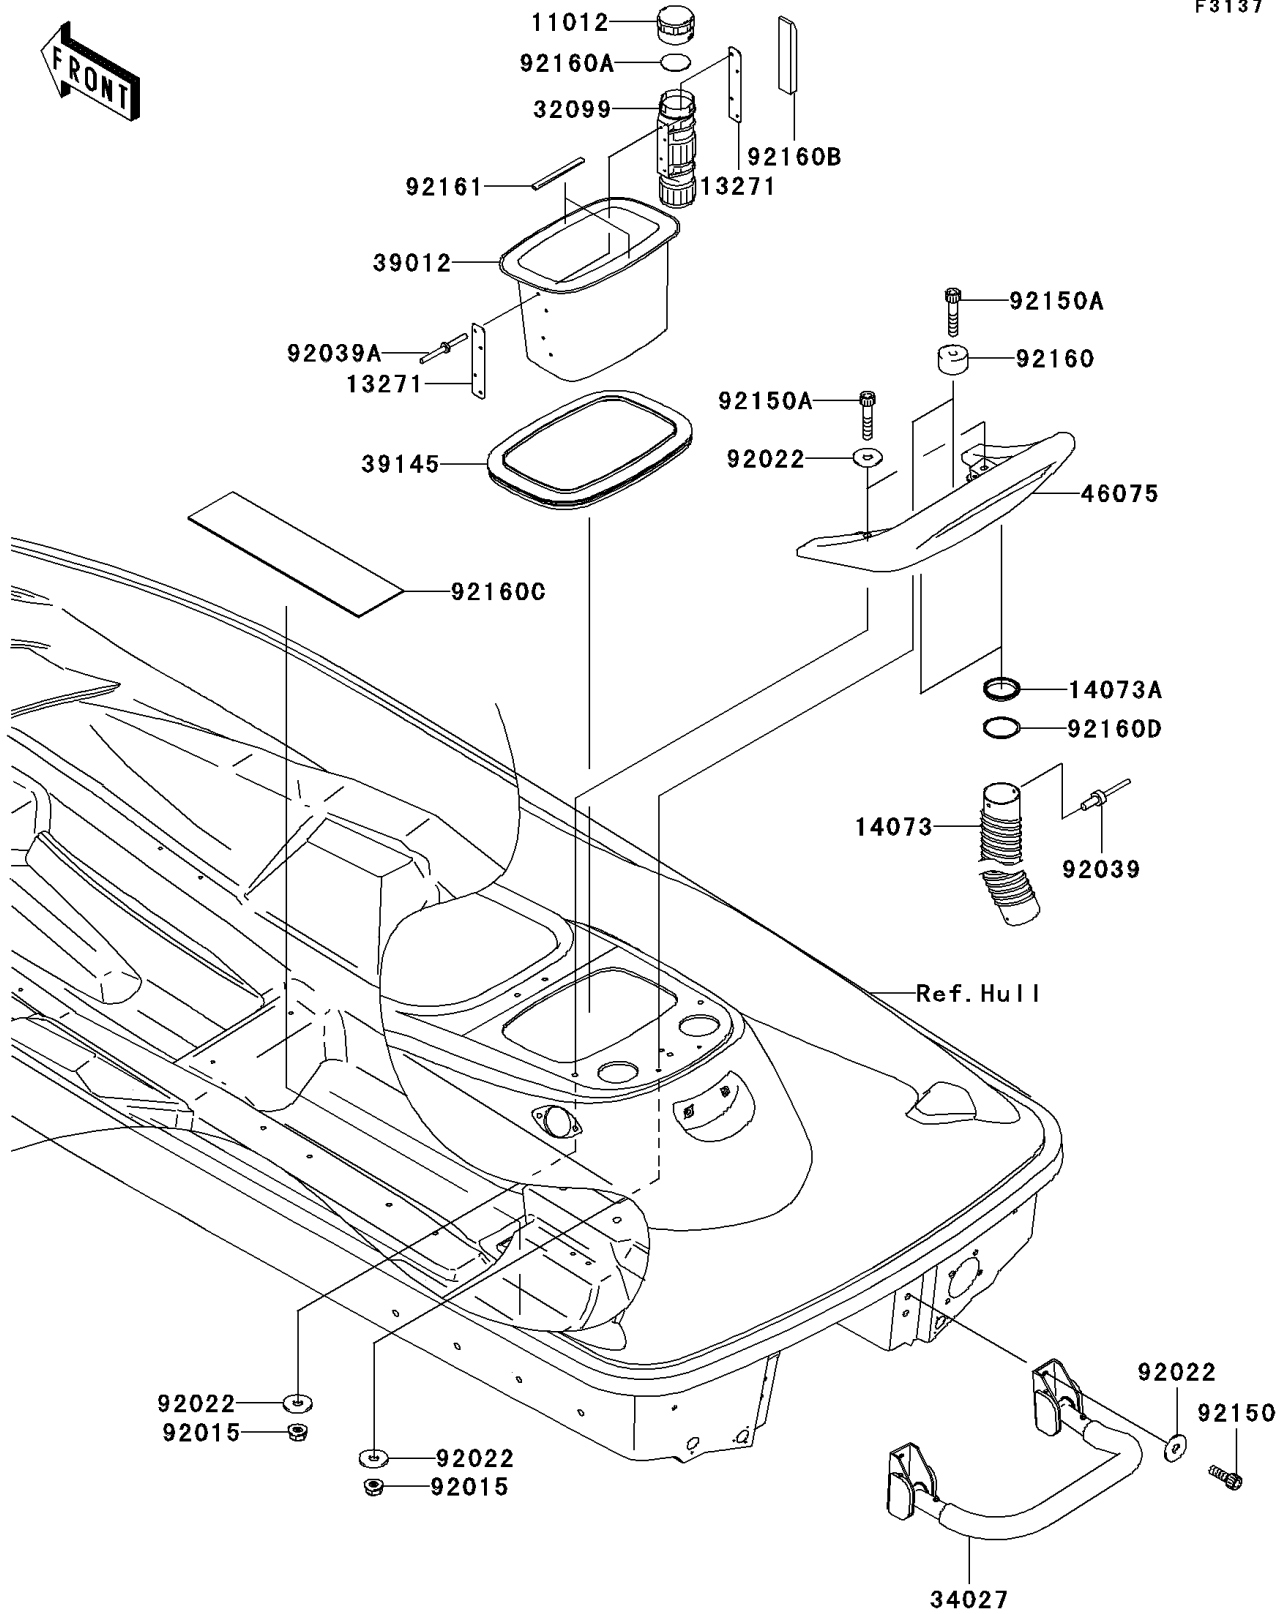

2003 1100 STX D.I. PARTS DIAGRAM

Hull Rear Fittings

F3137

2003 1100 STX D.I. PARTS LIST

Hull Rear Fittings

ITEM NAME	PART NUMBER	QUANTITY
CAP,FIRE EXTINGUISHER (Ref # 11012)	11012-3766	1
PLATE,FIRE EXTINGUISHER (Ref # 13271)	13271-3775	1
DUCT,FR (Ref # 14073)	14073-3764	1
DUCT (Ref # 14073A)	14073-3780	1
CASE,FIRE EXTINGUISHER (Ref # 32099)	32099-3769	1
STEP-ASSY (Ref # 34027)	34027-3706	1
CASE-STORAGE,RR (Ref # 39012)	39012-3727	1
TRIM-SEAL,REAR STORAGE CASE (Ref # 39145)	39145-3783	1
GRIP,RR,F.BLACK (Ref # 46075)	46075-3755-6Z	1
NUT,6MM (Ref # 92015)	92015-3767	1
WASHER,6.5X20X1.5 (Ref # 92022)	92022-3710	1
RIVET (Ref # 92039)	92039-3747	1
RIVET (Ref # 92039A)	92039-3755	1
BOLT,SOCKET,6X18 (Ref # 92150)	92150-3775	1
BOLT,SOCKET,6X30 (Ref # 92150A)	92150-3822	1
DAMPER (Ref # 92160)	92160-3738	1
DAMPER (Ref # 92160A)	92160-3814	1
DAMPER (Ref # 92160B)	92160-3821	1
DAMPER (Ref # 92160C)	92160-3839	1
DAMPER (Ref # 92160D)	92160-3910	1
DAMPER (Ref # 92161)	92161-3740	1