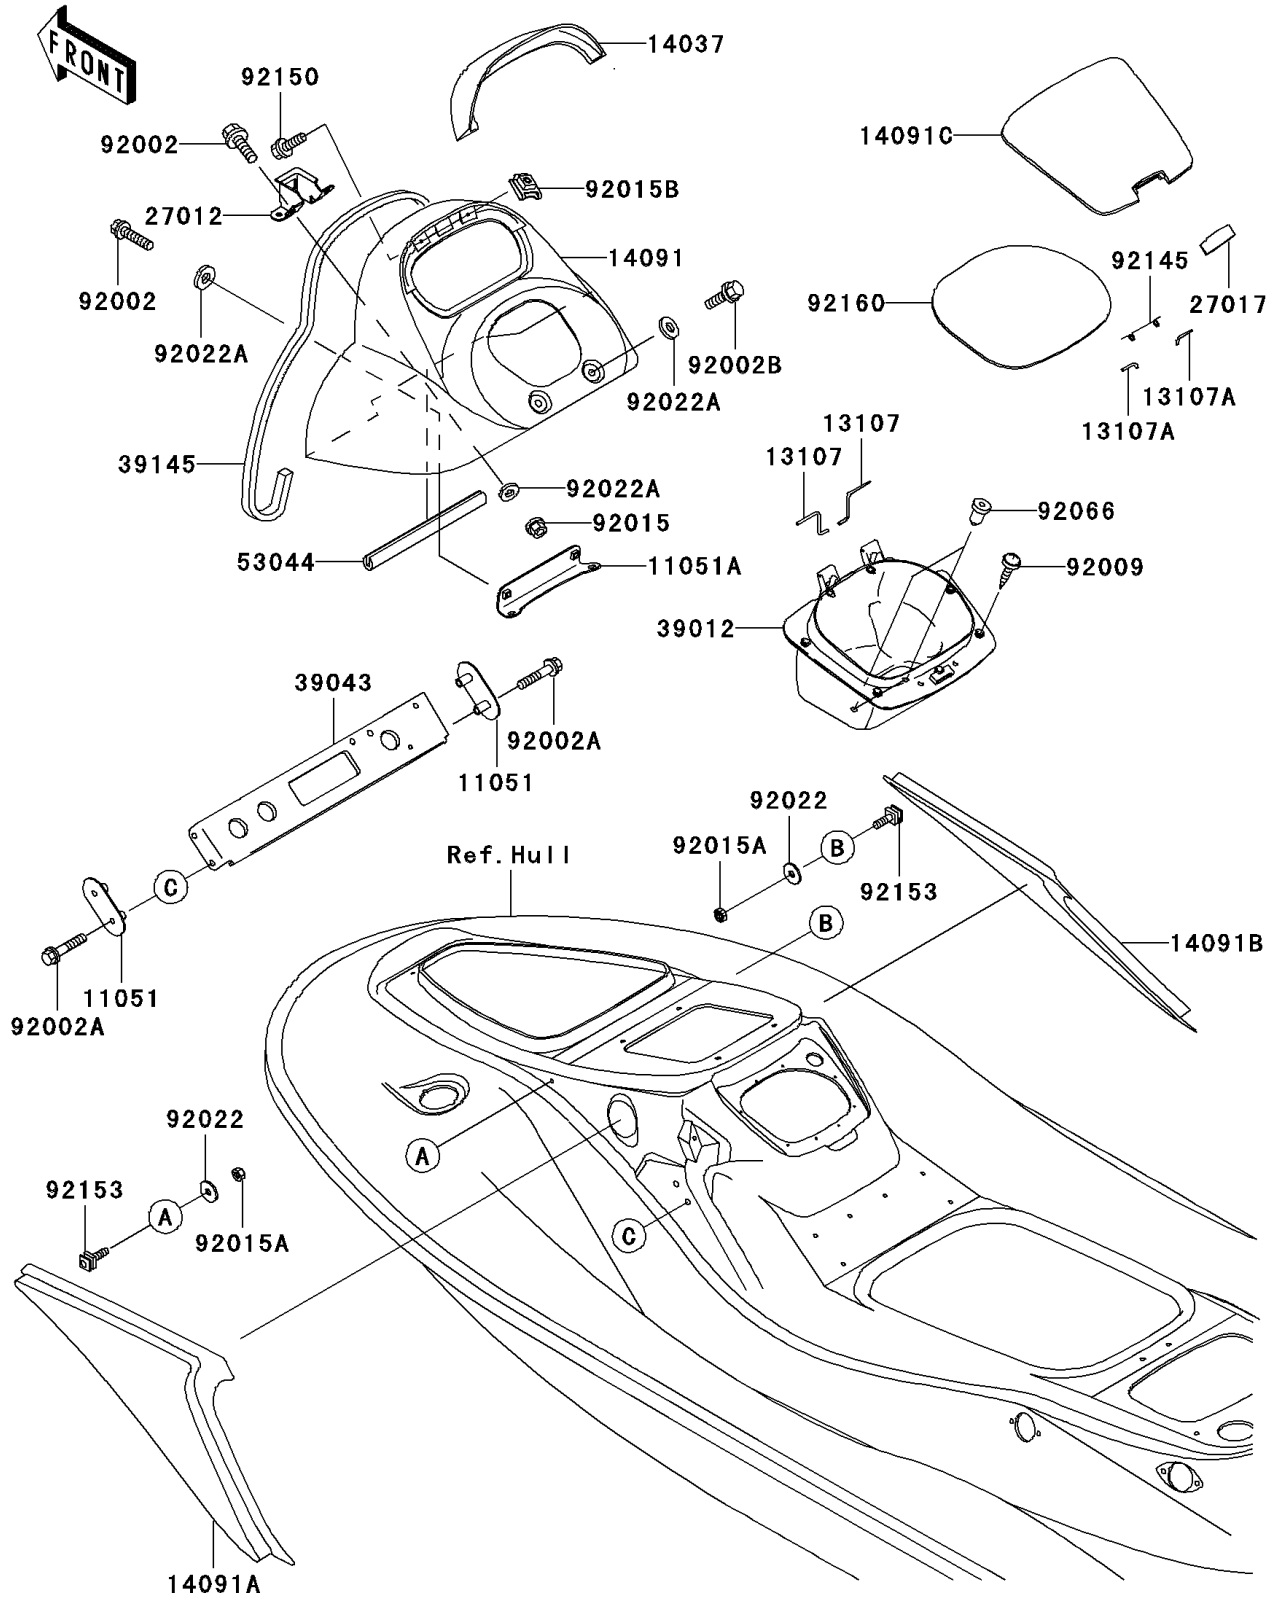

2003 1100 STX D.I. PARTS DIAGRAM

Hull Middle Fittings

F3136

2003 1100 STX D.I. PARTS LIST

Hull Middle Fittings

ITEM NAME	PART NUMBER	QUANTITY
BRACKET,CROSSMEMBER (Ref # 11051)	11051-3782	1
BRACKET (Ref # 11051A)	11051-3811	1
SHAFT (Ref # 13107)	13107-3761	1
SHAFT (Ref # 13107A)	13107-3769	1
SCREEN,METER,M.R.RED (Ref # 14037)	14037-3709-369	1
COVER,HANDLE,M.R.RED (Ref # 14091)	14091-3703-369	1
COVER,SIDE,LH,M.R.RED (Ref # 14091A)	14091-3708-369	1
COVER,SIDE,RH,M.R.RED (Ref # 14091B)	14091-3709-369	1
COVER,CENTER STORAGE,P.BEIGE (Ref # 14091C)	14091-3710-QF	1
HOOK (Ref # 27012)	27012-3830	1
LOCK,CENTER STORAGE (Ref # 27017)	27017-3725	1
CASE-STORAGE (Ref # 39012)	39012-3735	1
CROSSMEMBER-COMP (Ref # 39043)	39043-3703	1
TRIM-SEAL,L=900 (Ref # 39145)	39145-3772	1
TRIM,L=180 (Ref # 53044)	53044-3755	1
BOLT,6X25 (Ref # 92002)	92002-3714	1
BOLT,6X30 (Ref # 92002A)	92002-3726	1
BOLT,6X12 (Ref # 92002B)	92002-3763	1
SCREW,TAPPING,5X20 (Ref # 92009)	92009-3716	1
NUT,6MM (Ref # 92015)	92015-3767	1
NUT,LOCK,5MM (Ref # 92015A)	92015-3798	1
NUT,CLIP,5MM (Ref # 92015B)	92015-3830	1
WASHER,5X16X1.5 (Ref # 92022)	92022-3041	1
WASHER,6.5X20X1.5 (Ref # 92022A)	92022-3710	1
PLUG (Ref # 92066)	92066-3773	1
SPRING (Ref # 92145)	92145-3711	1
BOLT,5X16 (Ref # 92150)	92150-3778	1
BOLT,5MM (Ref # 92153)	92153-3703	1
DAMPER (Ref # 92160)	92160-3933	1