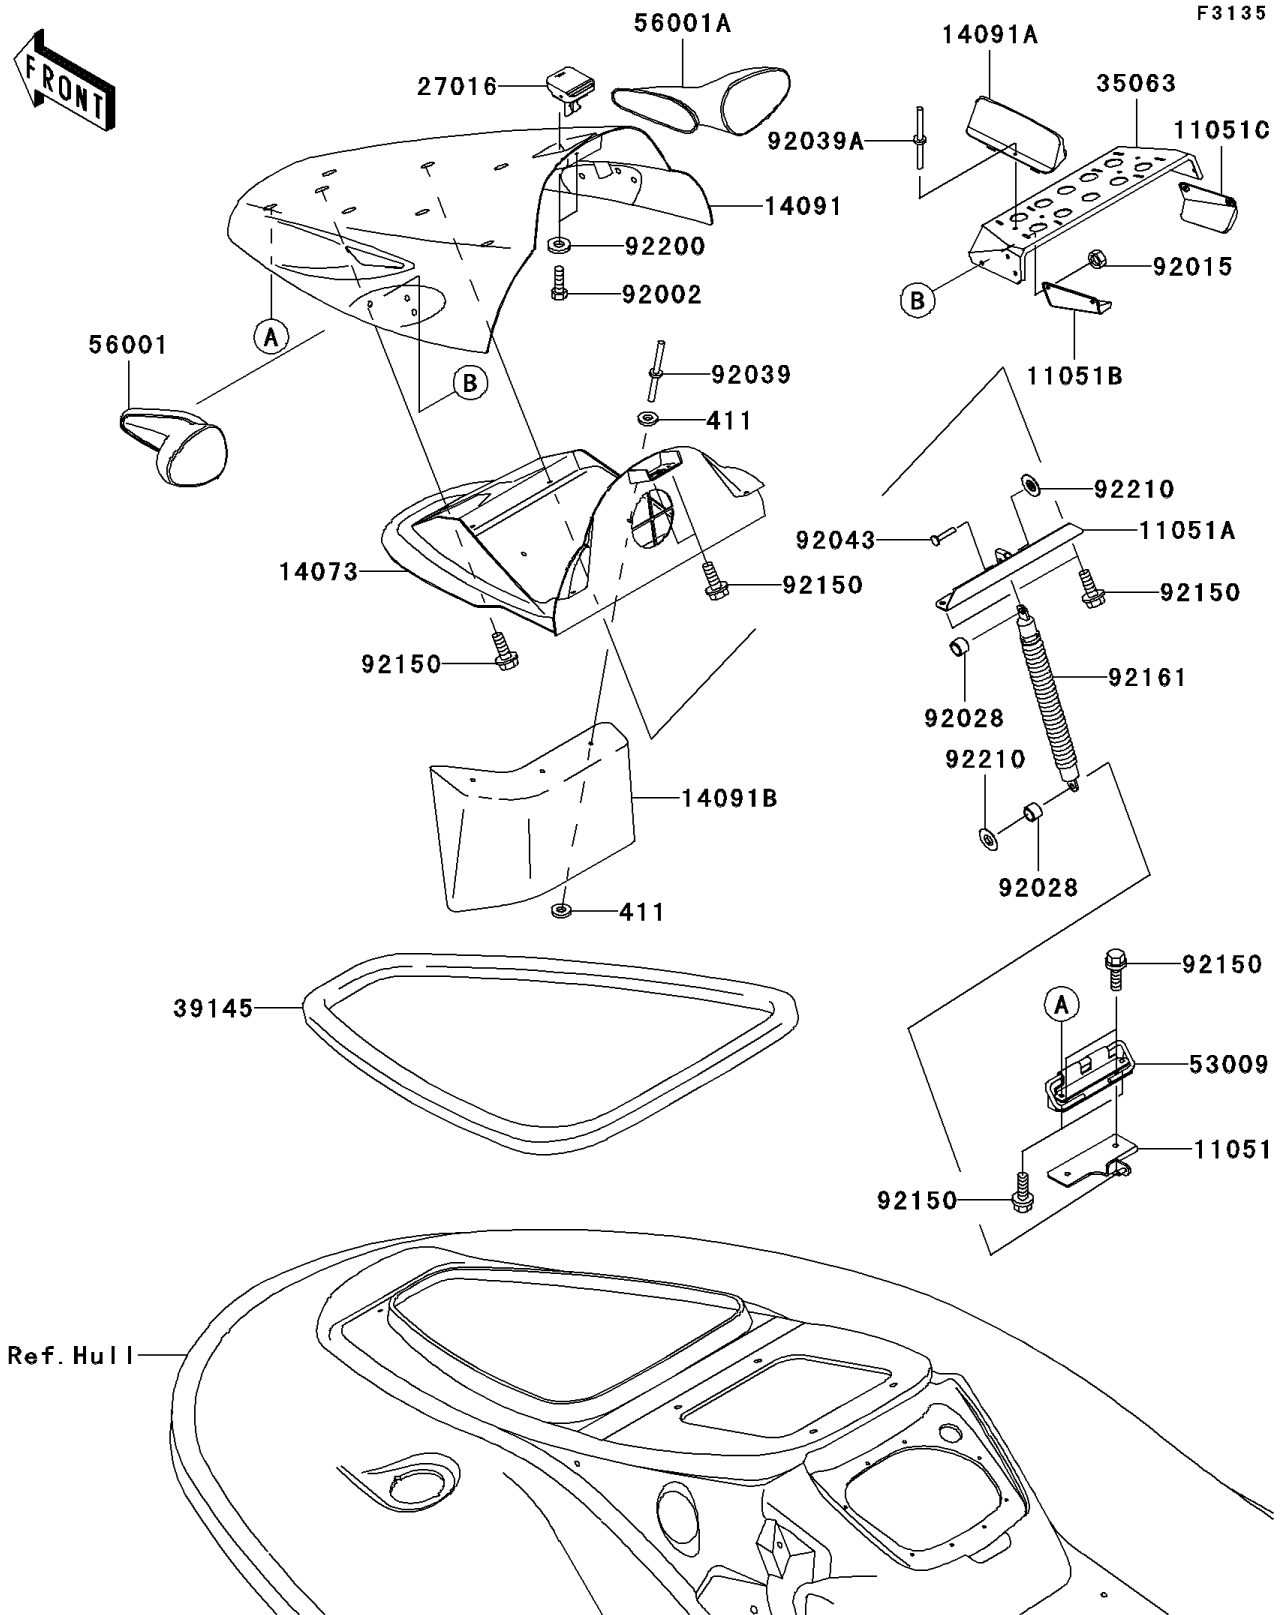

## 2003 1100 STX D.I. PARTS DIAGRAM

Hull Front Fittings

## 2003 1100 STX D.I. PARTS LIST

Hull Front Fittings

ITEM NAME	PART NUMBER	QUANTITY
WASHER-PLAIN,5MM (Ref # 411)	411S0500	1
BRACKET (Ref # 11051)	11051-3741	1
BRACKET (Ref # 11051A)	11051-3766	1
BRACKET,HATCH,LH (Ref # 11051B)	11051-3798	1
BRACKET,HATCH,RH (Ref # 11051C)	11051-3799	1
DUCT,FR (Ref # 14073)	14073-3777	1
COVER,HATCH,M.R.RED (Ref # 14091)	14091-3704-369	1
COVER (Ref # 14091A)	14091-3707	1
COVER,FRONT DUCT (Ref # 14091B)	14091-3722	1
LOCK-ASSY,HATCH COVER (Ref # 27016)	27016-3756	1
STAY,MIRROR (Ref # 35063)	35063-3703	1
TRIM-SEAL,L=1380 (Ref # 39145)	39145-3776	1
HINGE,HATCH COVER (Ref # 53009)	53009-3725	1
MIRROR-ASSY,LH,M.R.RED (Ref # 56001)	56001-3719-468	1
MIRROR-ASSY,RH,M.R.RED (Ref # 56001A)	56001-3720-468	1
BOLT,5X16 (Ref # 92002)	92002-3747	1
NUT,LOCK,6MM (Ref # 92015)	92015-3766	1
BUSHING (Ref # 92028)	92028-3765	1
RIVET (Ref # 92039)	92039-3714	1
RIVET,4.8MM (Ref # 92039A)	92039-3719	1
PIN,6X33 (Ref # 92043)	92043-3748	1
BOLT,6X18 (Ref # 92150)	92150-3729	1
DAMPER (Ref # 92161)	92161-3705	1
WASHER,5.9X16X1.5 (Ref # 92200)	92200-3714	1
NUT,SPEED,6MM (Ref # 92210)	92210-3739	1