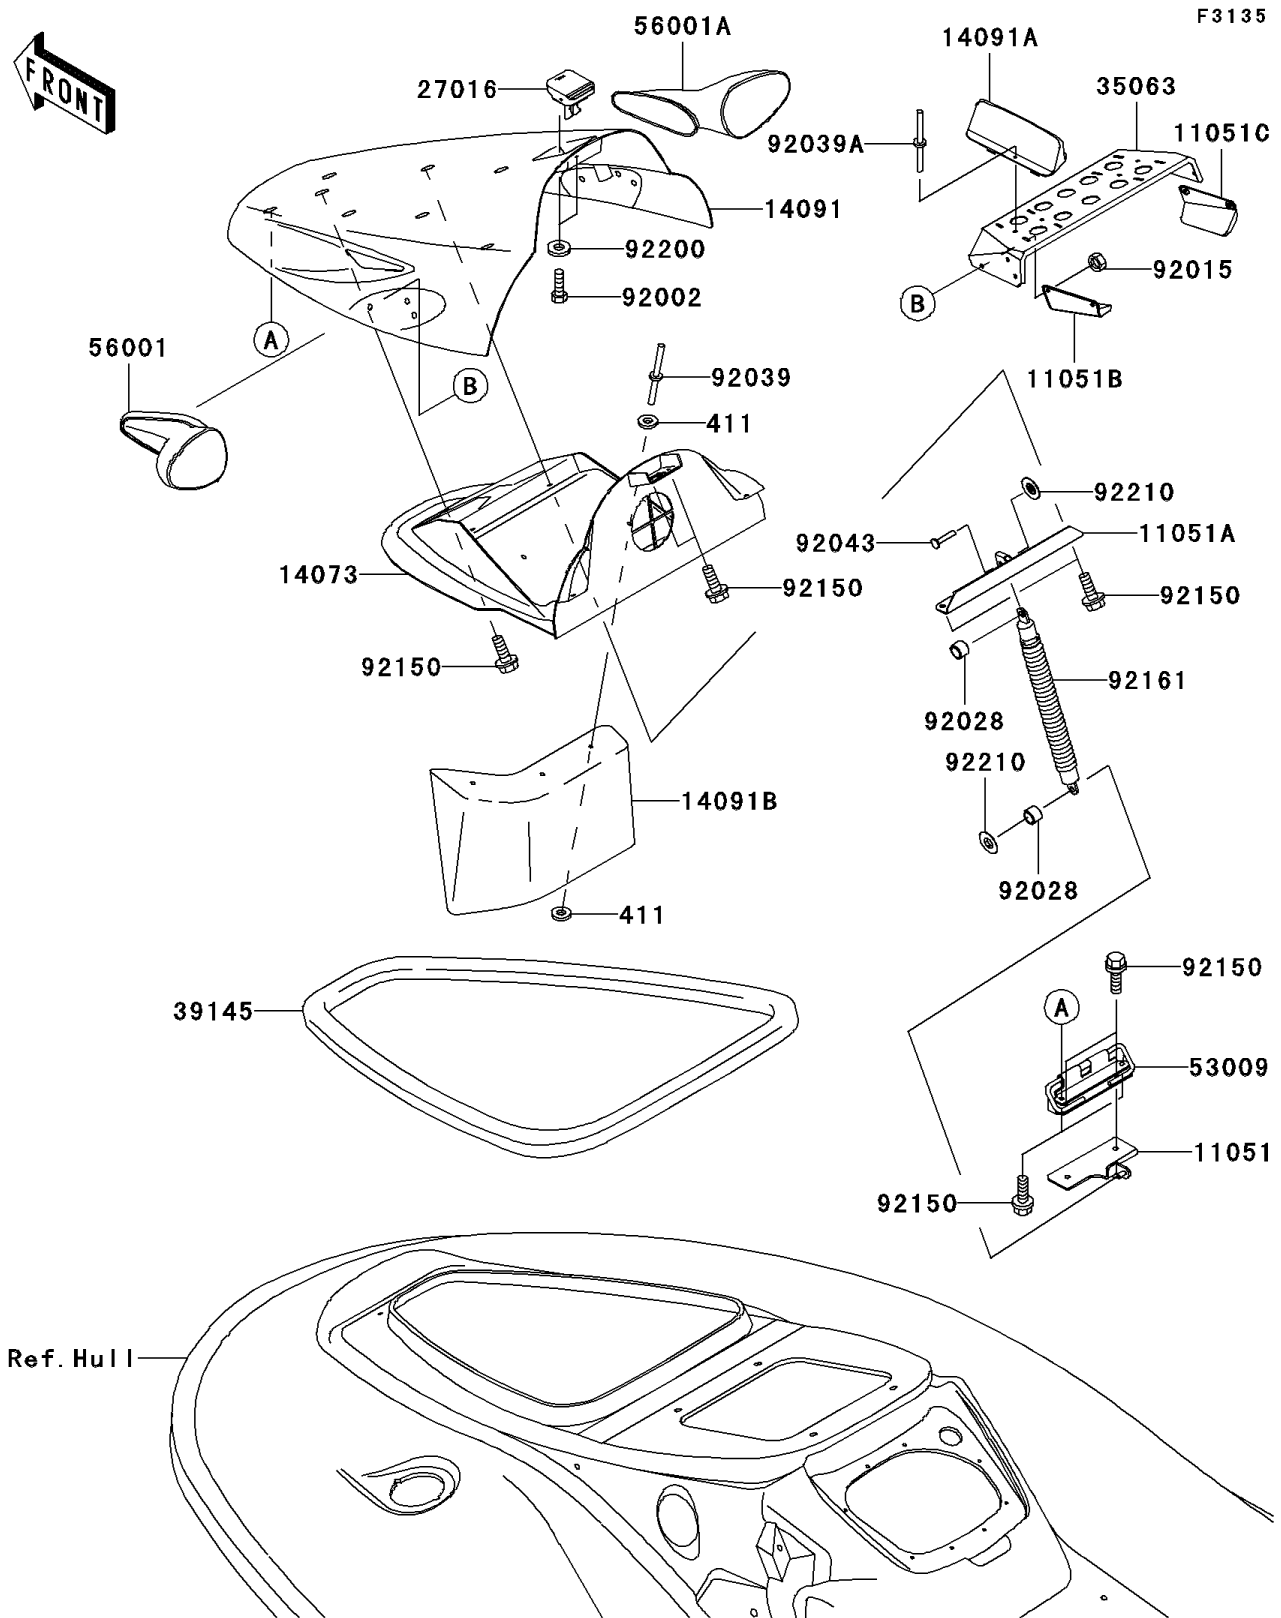

2003 1100 STX D.I. PARTS DIAGRAM

Hull Front Fittings

2003 1100 STX D.I. PARTS LIST

Hull Front Fittings

ITEM NAME	PART NUMBER	QUANTITY
WASHER-PLAIN,5MM (Ref # 411)	411S0500	6
BRACKET (Ref # 11051)	11051-3741	1
BRACKET (Ref # 11051A)	11051-3766	1
BRACKET,HATCH,LH (Ref # 11051B)	11051-3798	1
BRACKET,HATCH,RH (Ref # 11051C)	11051-3799	1
DUCT,FR (Ref # 14073)	14073-3777	1
COVER,HATCH,M.R.RED (Ref # 14091)	14091-3704-369	1
COVER (Ref # 14091A)	14091-3707	2
COVER,FRONT DUCT (Ref # 14091B)	14091-3722	1
LOCK-ASSY,HATCH COVER (Ref # 27016)	27016-3756	1
STAY,MIRROR (Ref # 35063)	35063-3703	1
TRIM-SEAL,L=1380 (Ref # 39145)	39145-3776	1
HINGE,HATCH COVER (Ref # 53009)	53009-3725	1
MIRROR-ASSY,LH,M.R.RED (Ref # 56001)	56001-3719-468	1
MIRROR-ASSY,RH,M.R.RED (Ref # 56001A)	56001-3720-468	1
BOLT,5X16 (Ref # 92002)	92002-3747	2
NUT,LOCK,6MM (Ref # 92015)	92015-3766	6
BUSHING (Ref # 92028)	92028-3765	2
RIVET (Ref # 92039)	92039-3714	3
RIVET,4.8MM (Ref # 92039A)	92039-3719	4
PIN,6X33 (Ref # 92043)	92043-3748	1
BOLT,6X18 (Ref # 92150)	92150-3729	9
DAMPER (Ref # 92161)	92161-3705	1
WASHER,5.9X16X1.5 (Ref # 92200)	92200-3714	2
NUT,SPEED,6MM (Ref # 92210)	92210-3739	2