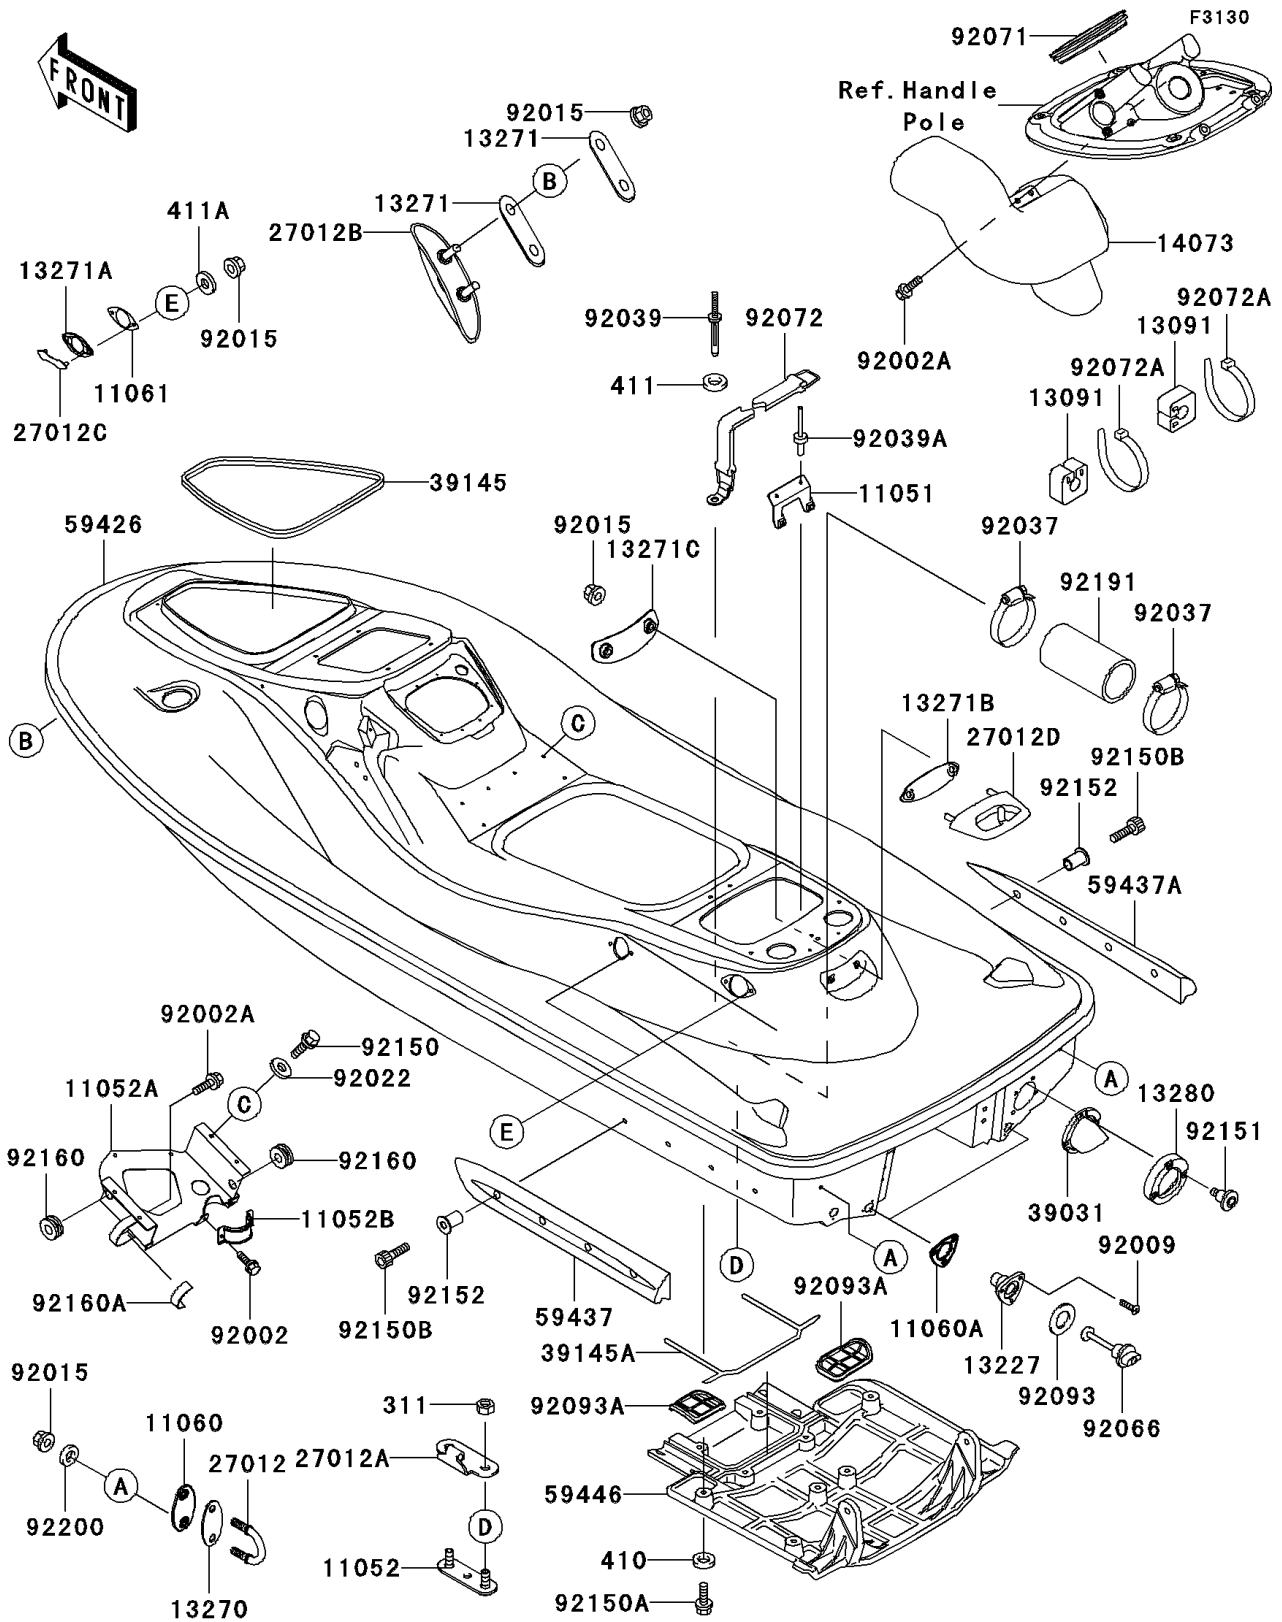

## 2003 1100 STX D.I. PARTS DIAGRAM

Hull

## 2003 1100 STX D.I. PARTS LIST

Hull

ITEM NAME	PART NUMBER	QUANTITY
BOLT,6X20 (Ref # 92002A)	92002-3755	1
SCREW,TAPPING,4X16 (Ref # 92009)	92009-3849	1
NUT,FLANGED,8MM (Ref # 92015)	92015-3709	1
WASHER,6.2X20X2 (Ref # 92022)	92022-3714	1
CLAMP (Ref # 92037)	92037-509	1
RIVET (Ref # 92039)	92039-3741	1
RIVET (Ref # 92039A)	92039-3755	1
PLUG,RR,DRAIN (Ref # 92066)	92066-3744	1
GROMMET (Ref # 92071)	92071-3812	1
BAND,314X18 (Ref # 92072)	92072-3814	1
BAND,L=203.2 (Ref # 92072A)	92072-3867	1
NUT-HEX,6MM (Ref # 311)	311R0600	1
WASHER-PLAIN-SMALL,6MM (Ref # 410)	410S0600	1
WASHER-PLAIN,5MM (Ref # 411)	411S0500	1
WASHER-PLAIN,8MM (Ref # 411A)	411S0800	1
SEAL (Ref # 92093)	92093-3720	1
SEAL (Ref # 92093A)	92093-3765	1
BOLT,6X18 (Ref # 92150)	92150-3729	1
BOLT,SOCKET,6X18 (Ref # 92150A)	92150-3775	1
BOLT,SOCKET,6X30 (Ref # 92150B)	92150-3822	1
BOLT,SOCKET,M6,SHOULDER (Ref # 92151)	92151-3746	1
COLLAR (Ref # 92152)	92152-3715	1
DAMPER (Ref # 92160)	92160-1012	1
DAMPER (Ref # 92160A)	92160-3793	1
TUBE,39X51X90 (Ref # 92191)	92191-3744	1
WASHER (Ref # 92200)	92200-3779	1