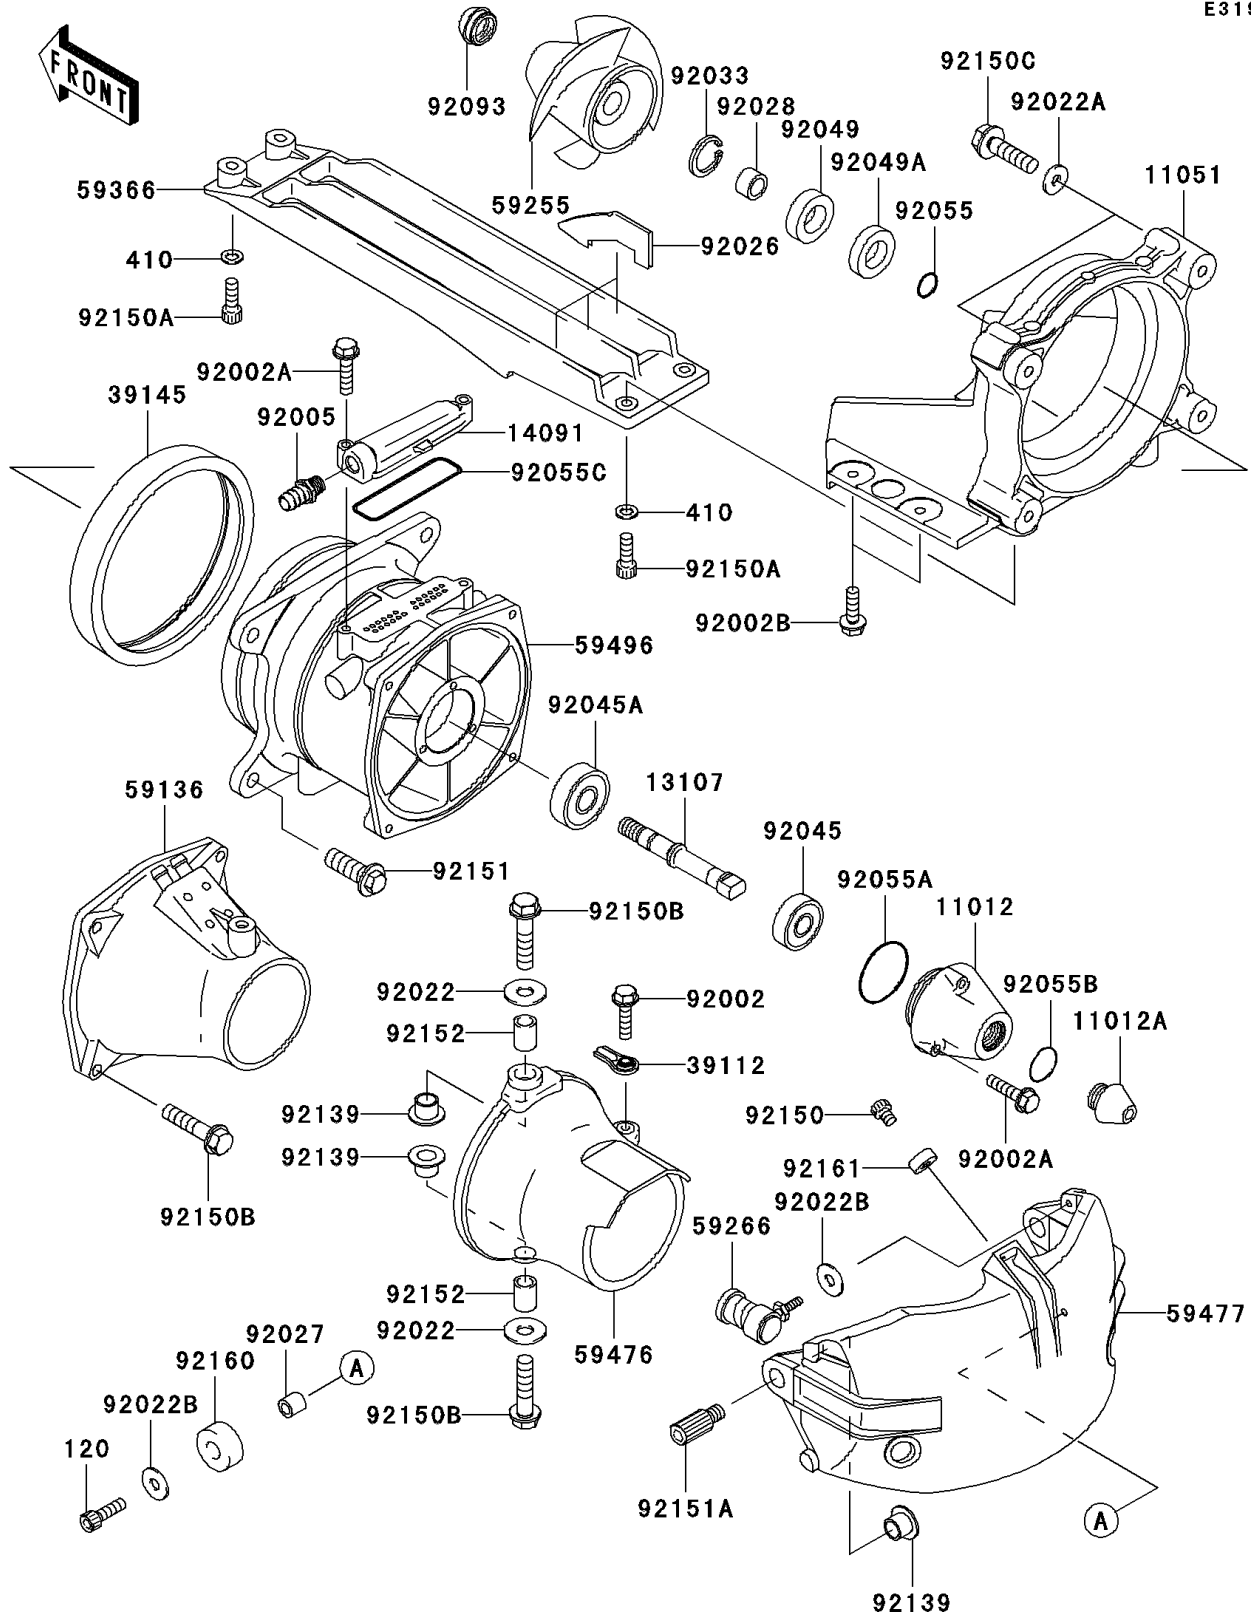

2003 1100 STX D.I. PARTS DIAGRAM

Jet Pump

E3191

2003 1100 STX D.I. PARTS LIST

Jet Pump

ITEM NAME	PART NUMBER	QUANTITY
CAP (Ref # 11012)	11012-3785	1
CAP (Ref # 11012A)	11012-3786	1
BRACKET (Ref # 11051)	11051-3763	1
SHAFT,JETPUMP (Ref # 13107)	13107-3752	1
COVER,VANE GUIDE (Ref # 14091)	14091-3751	1
RODEND-TIE (Ref # 39112)	39112-3703	1
TRIM-SEAL (Ref # 39145)	39145-3742	1
NOZZLE-PUMP (Ref # 59136)	59136-3747	1
IMPELLER-COMP (Ref # 59255)	59255-3722	1
JOINT-BALL (Ref # 59266)	59266-3707	1
GRATE (Ref # 59366)	59366-3719	1
NOZZLE-STRG (Ref # 59476)	59476-3742	1
BUCKET-REVERSE (Ref # 59477)	59477-3707	1
VANE-GUIDE (Ref # 59496)	59496-3737	1
BOLT,6X25 (Ref # 92002)	92002-3714	1
BOLT,6X30 (Ref # 92002A)	92002-3726	1
BOLT,6X20 (Ref # 92002B)	92002-3755	1
FITTING (Ref # 92005)	92005-3714	1
WASHER,PLAIN (Ref # 92022)	92022-3026	1
WASHER,8.4X23X2.5 (Ref # 92022A)	92022-3744	1
WASHER (Ref # 92022B)	92022-567	1
SPACER (Ref # 92026)	92026-3742	1
COLLAR,6.2X10X10 (Ref # 92027)	92027-3705	1
BUSHING (Ref # 92028)	92028-3756	1
RING-SNAP (Ref # 92033)	92033-3725	1
BEARING-BALL,62022RD (Ref # 92045)	92045-3721	1
BEARING-BALL (Ref # 92045A)	92045-3727	1
SEAL-OIL,SCJ30X50X7 (Ref # 92049)	92049-3720	1
SEAL-OIL,SCY30X50X7 (Ref # 92049A)	92049-3721	1

2003 1100 STX D.I. PARTS LIST

Jet Pump

ITEM NAME	PART NUMBER	QUANTITY
RING-O,OIL FILTER (Ref # 92055)	92055-1011	1
RING-O (Ref # 92055A)	92055-3741	1
RING-O (Ref # 92055B)	92055-3744	1
RING-O,70.2X74.0X1.90 (Ref # 92055C)	92055-3765	1
SEAL (Ref # 92093)	92093-3749	1
BUSHING (Ref # 92139)	92139-3701	1
BOLT,SOCKET,6X10 (Ref # 92150)	92150-3759	1
BOLT,SOCKET,6X18 (Ref # 92150A)	92150-3775	1
BOLT,8X35 (Ref # 92150B)	92150-3792	1
BOLT,FLANGED,8X30 (Ref # 92150C)	92150-3803	1
BOLT,10X30 (Ref # 92151)	92151-3706	1
BOLT-SOCKET,6X20 (Ref # 120)	120R0620	1
WASHER-PLAIN-SMALL,6MM (Ref # 410)	410S0600	1
BOLT (Ref # 92151A)	92151-3716	1
COLLAR,8.2X11.8X15 (Ref # 92152)	92152-3703	1
DAMPER (Ref # 92160)	92160-3739	1
DAMPER (Ref # 92161)	92161-3717	1