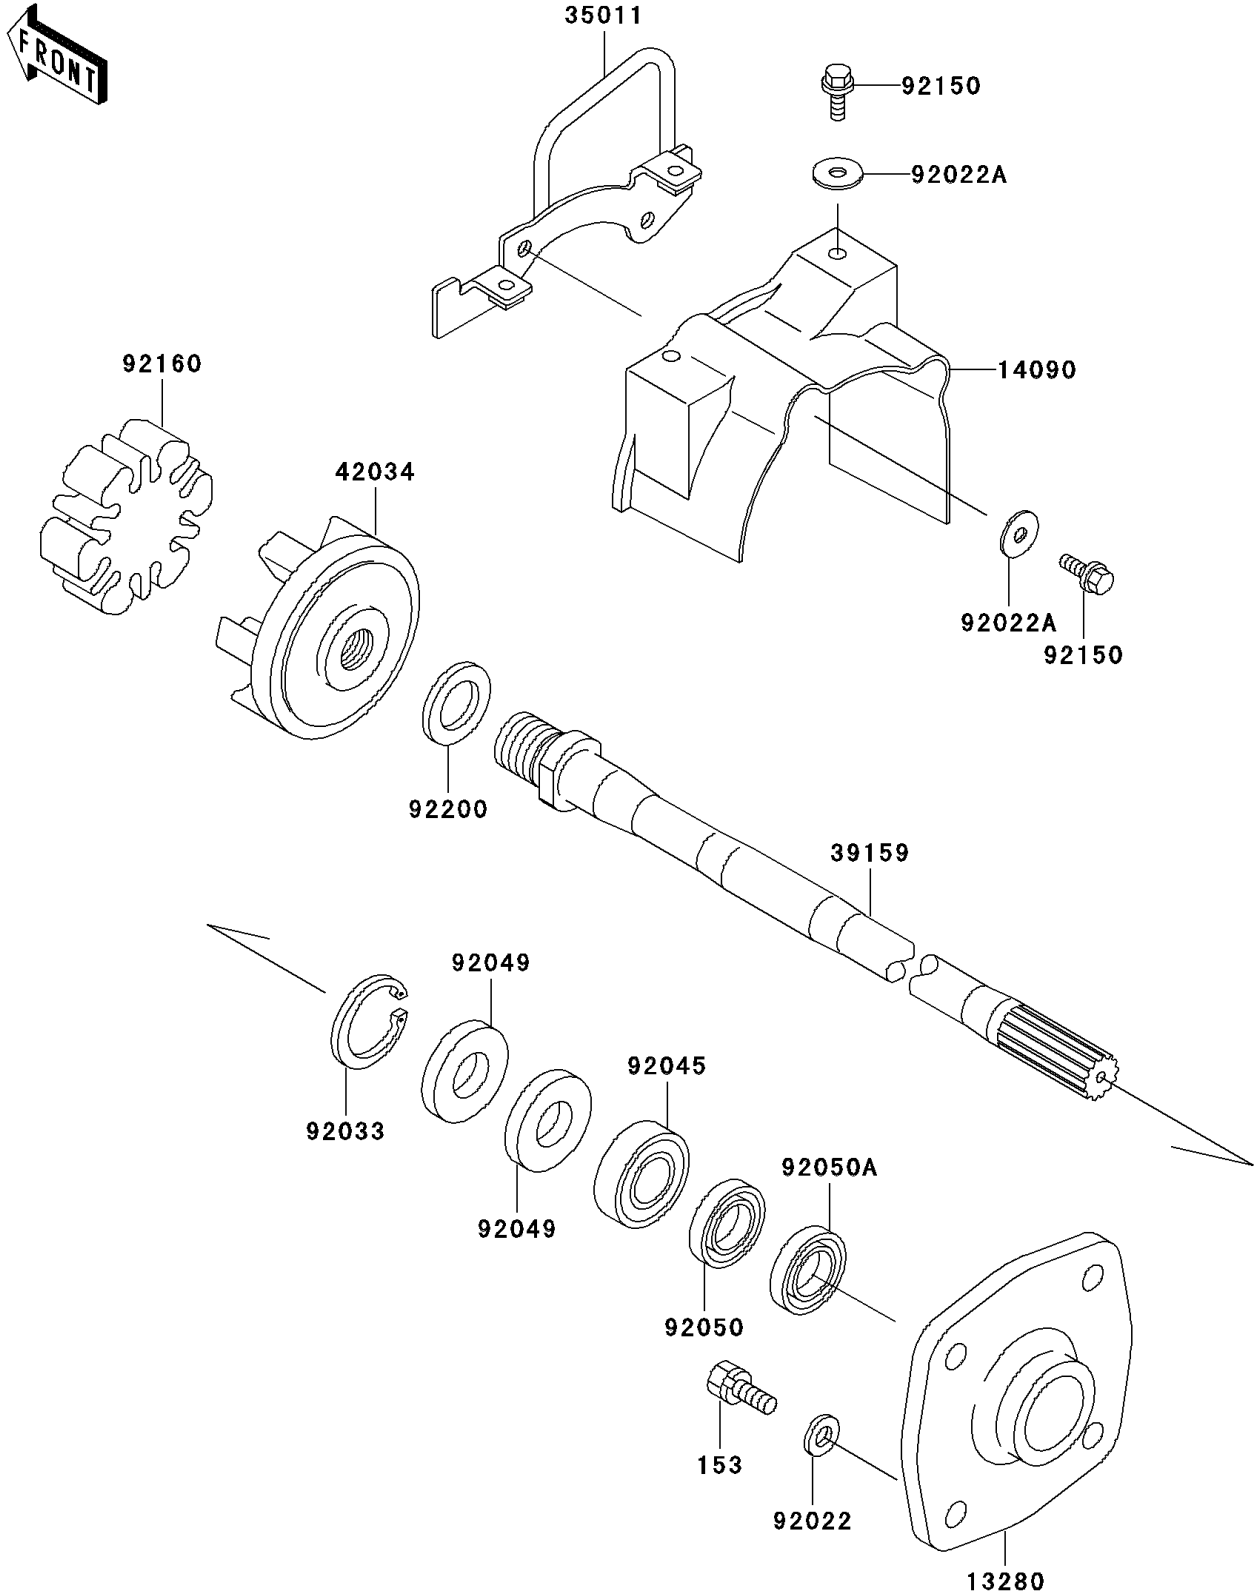

2003 1100 STX D.I. PARTS DIAGRAM

Drive Shaft

E3134

2003 1100 STX D.I. PARTS LIST

Drive Shaft

ITEM NAME	PART NUMBER	QUANTITY
BOLT-WS-SMALL (Ref # 153)	153R0830	4
HOLDER (Ref # 13280)	13280-3730	1
COVER,COUPLING (Ref # 14090)	14090-3789	1
STAY (Ref # 35011)	35011-3715	1
SHAFT-DRIVE (Ref # 39159)	39159-3732	1
COUPLING (Ref # 42034)	42034-3709	1
WASHER,8.2X18X1.5 (Ref # 92022)	92022-1964	4
WASHER,6.5X20X1.5 (Ref # 92022A)	92022-3710	4
RING-SNAP,42MM (Ref # 92033)	92033-3713	1
BEARING-BALL,60042RD (Ref # 92045)	92045-3705	1
SEAL-OIL,S620426 (Ref # 92049)	92049-3707	2
SEAL-OIL,SCY20368 (Ref # 92050)	92050-502	1
SEAL-OIL,SC20367 (Ref # 92050A)	92050-503	1
BOLT,6X18 (Ref # 92150)	92150-3729	4
DAMPER,COUPLING (Ref # 92160)	92160-3883	1
WASHER,24X32X2.0 (Ref # 92200)	92200-3739	1