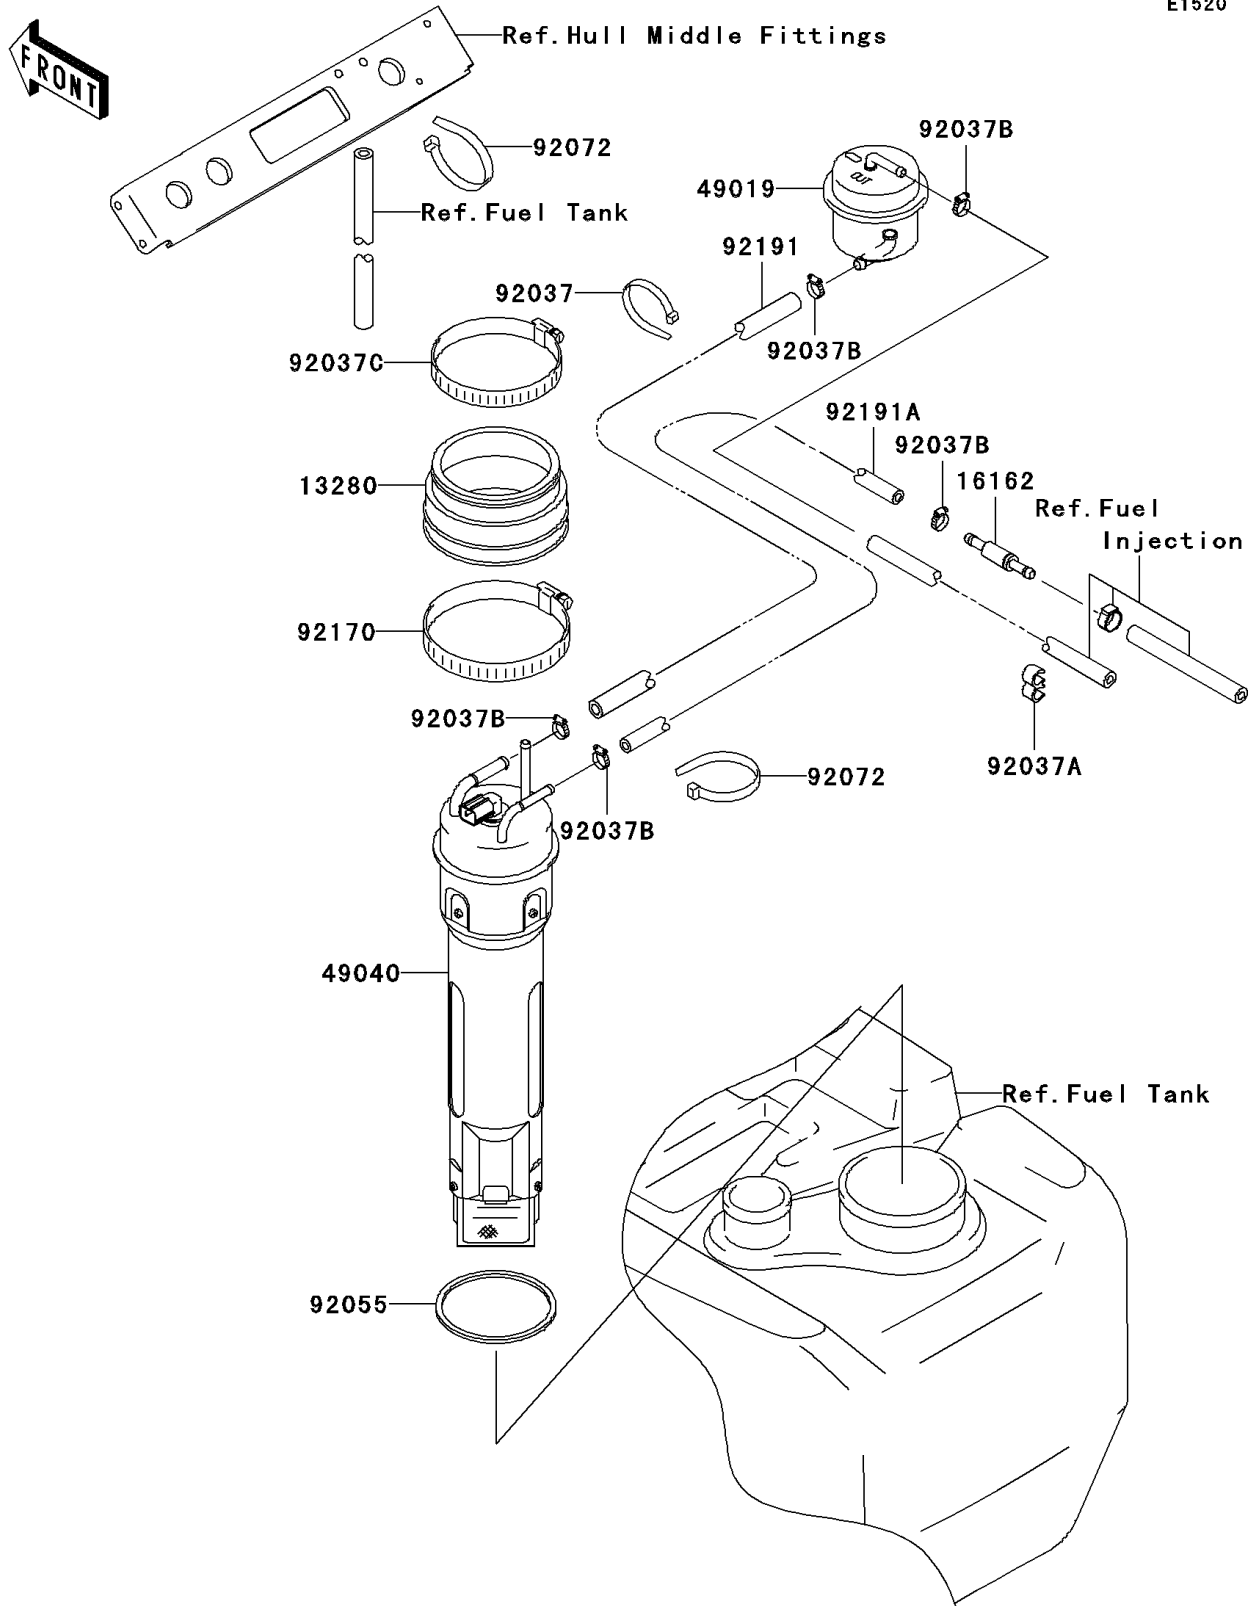

2003 1100 STX D.I. PARTS DIAGRAM

Fuel Pump

E1520

2003 1100 STX D.I. PARTS LIST

Fuel Pump

ITEM NAME	PART NUMBER	QUANTITY
HOLDER (Ref # 13280)	13280-3735	1
REGULATOR-FUEL (Ref # 16162)	16162-3701	1
FILTER-FUEL (Ref # 49019)	49019-3716	1
PUMP-FUEL (Ref # 49040)	49040-3713	1
CLAMP (Ref # 92037)	92037-1173	1
CLAMP,HOSE (Ref # 92037A)	92037-1603	1
CLAMP (Ref # 92037B)	92037-3726	5
CLAMP (Ref # 92037C)	92037-541	1
RING-O,FUEL PUMP (Ref # 92055)	92055-3756	1
BAND,L=201 (Ref # 92072)	92072-3778	2
CLAMP (Ref # 92170)	92170-3760	1
TUBE,7.5X13.5X460 (Ref # 92191)	92191-3869	1
TUBE,5.8X10.8X410,RETURN (Ref # 92191A)	92191-3872	1