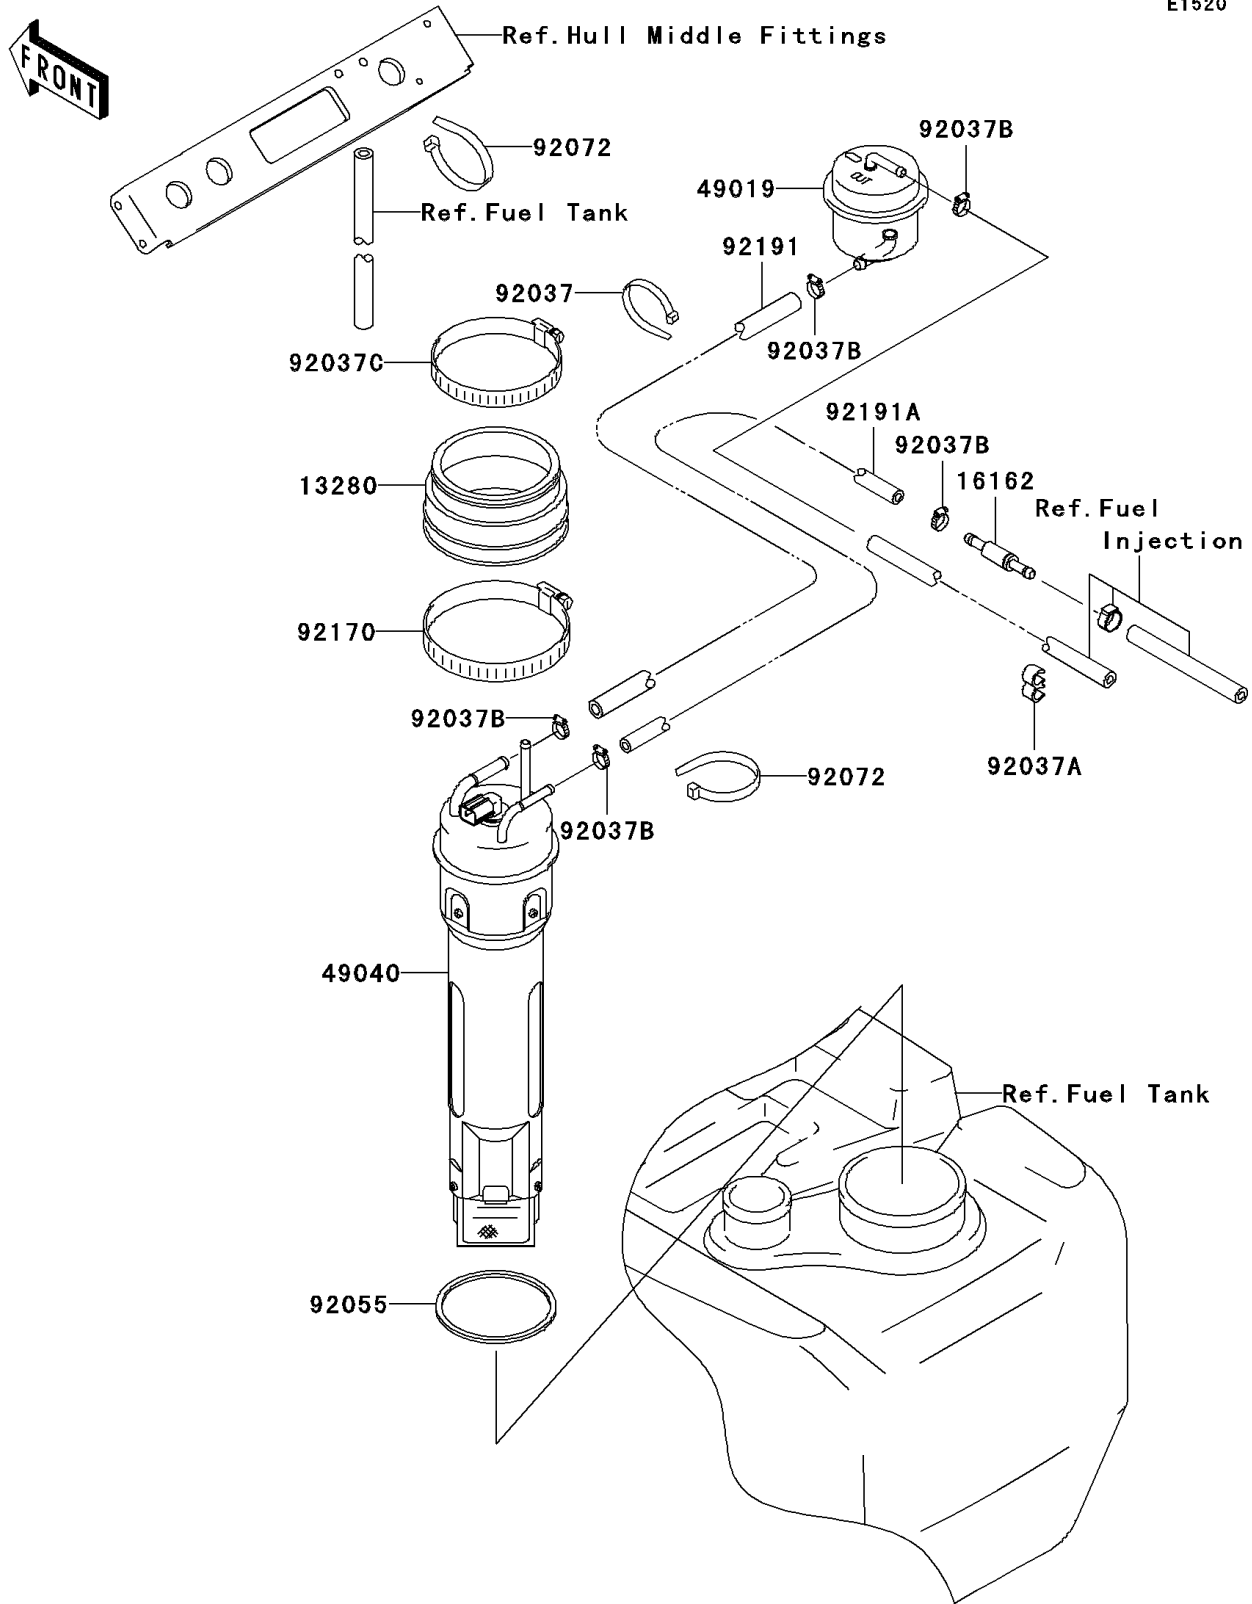

2003 1100 STX D.I. PARTS DIAGRAM

Fuel Pump

E1520

2003 1100 STX D.I. PARTS LIST

Fuel Pump

ITEM NAME	PART NUMBER	QUANTITY
HOLDER (Ref # 13280)	13280-3735	1
REGULATOR-FUEL (Ref # 16162)	16162-3701	1
FILTER-FUEL (Ref # 49019)	49019-3716	1
PUMP-FUEL (Ref # 49040)	49040-3713	1
CLAMP (Ref # 92037)	92037-1173	1
CLAMP,HOSE (Ref # 92037A)	92037-1603	1
CLAMP (Ref # 92037B)	92037-3726	1
CLAMP (Ref # 92037C)	92037-541	1
RING-O,FUEL PUMP (Ref # 92055)	92055-3756	1
BAND,L=201 (Ref # 92072)	92072-3778	1
CLAMP (Ref # 92170)	92170-3760	1
TUBE,7.5X13.5X460 (Ref # 92191)	92191-3869	1
TUBE,5.8X10.8X410,RETURN (Ref # 92191A)	92191-3872	1