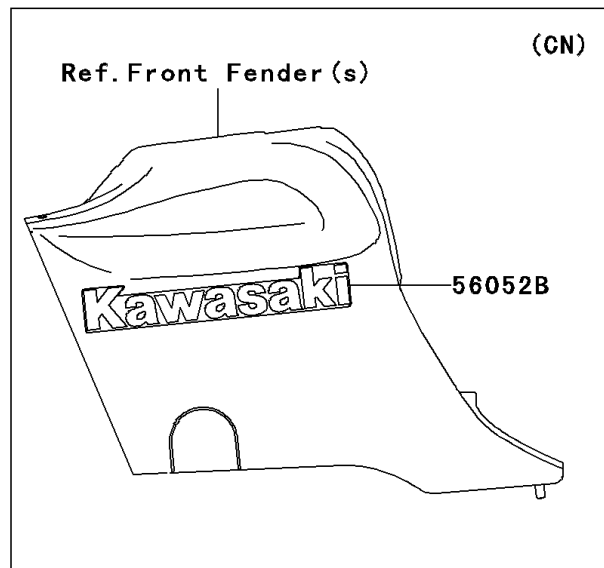

# 2003 Prairie 360 4X4 Advantage Classic PARTS DIAGRAM

Decals(C1/C2)

F2861

## 2003 Prairie 360 4X4 Advantage Classic PARTS LIST

Decals(C1/C2)

ITEM NAME	PART NUMBER	QUANTITY
MARK,RR FENDER,360 K-EBC (Ref # 56052)	56052-0030	2
MARK,FR FENDER,KAWASAKI (Ref # 56052A)	56052-1504	1
MARK,FUEL TANK COVER,KAWASAKI (Ref # 56052B)	56052-1871	2
MARK,FUEL TANK COVER,PRAIRIE (Ref # 56052C)	56052-1872	2