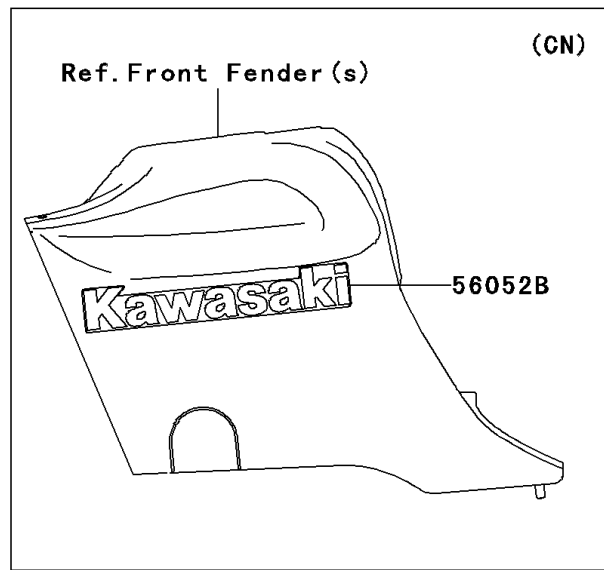

2003 Prairie 360 4X4 Advantage Classic PARTS DIAGRAM

Decals(C1/C2)

F2861

2003 Prairie 360 4X4 Advantage Classic PARTS LIST

Decals(C1/C2)

ITEM NAME	PART NUMBER	QUANTITY
MARK,RR FENDER,360 K-EBC (Ref # 56052)	56052-0030	2
MARK,FR FENDER,KAWASAKI (Ref # 56052A)	56052-1504	1
MARK,FUEL TANK COVER,KAWASAKI (Ref # 56052B)	56052-1871	2
MARK,FUEL TANK COVER,PRAIRIE (Ref # 56052C)	56052-1872	2