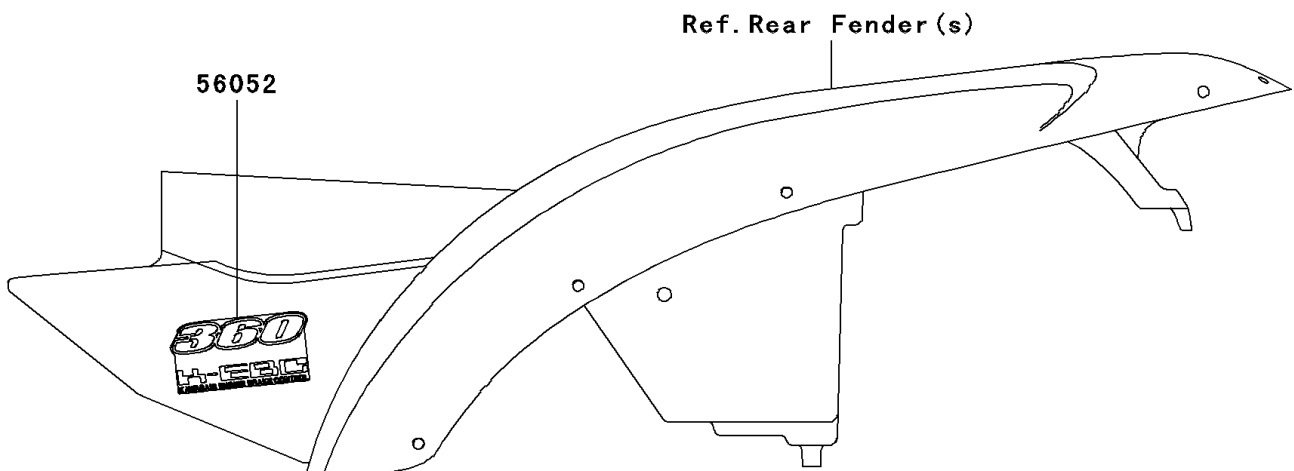

# 2003 Prairie 360 4X4 Advantage Classic PARTS DIAGRAM

Decals(C1/C2)

F2861