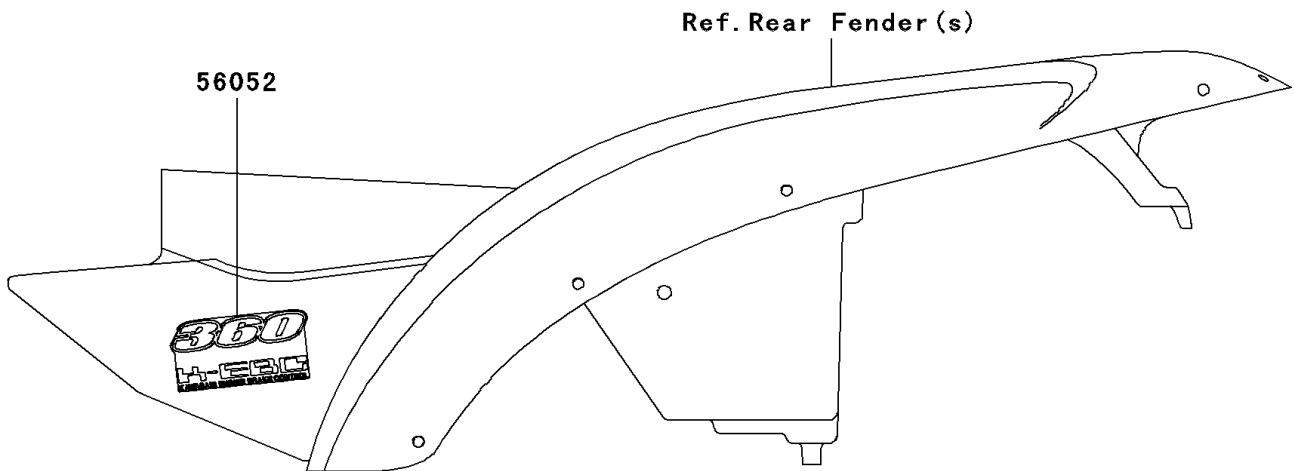

2003 Prairie 360 4X4 Advantage Classic PARTS DIAGRAM

Decals(C1/C2)

F2861

2003 Prairie 360 4X4 Advantage Classic PARTS LIST

Decals(C1/C2)

ITEM NAME	PART NUMBER	QUANTITY
MARK,RR FENDER,360 K-EBC (Ref # 56052)	56052-0030	2
MARK,FR FENDER,KAWASAKI (Ref # 56052A)	56052-1504	1
MARK,FUEL TANK COVER,KAWASAKI (Ref # 56052B)	56052-1871	2
MARK,FUEL TANK COVER,PRAIRIE (Ref # 56052C)	56052-1872	2