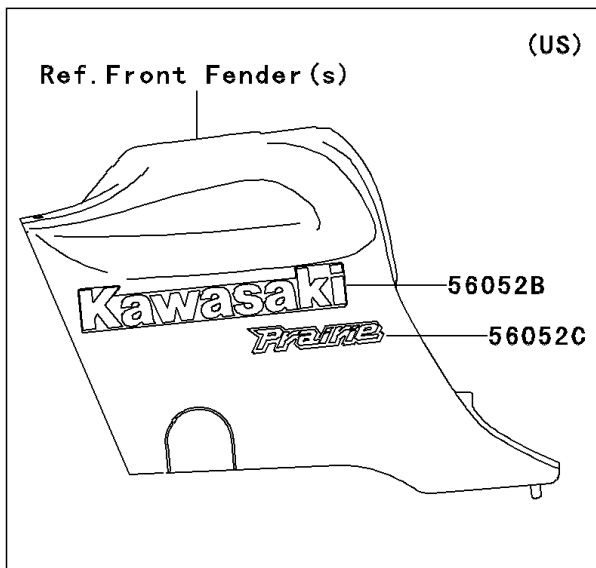

# 2003 Prairie 360 4X4 Advantage Classic PARTS DIAGRAM

Decals(C1/C2)

F2861

## 2003 Prairie 360 4X4 Advantage Classic PARTS LIST

Decals(C1/C2)

ITEM NAME	PART NUMBER	QUANTITY
MARK,RR FENDER,360 K-EBC (Ref # 56052)	56052-0030	2
MARK,FR FENDER,KAWASAKI (Ref # 56052A)	56052-1504	1
MARK,FUEL TANK COVER,KAWASAKI (Ref # 56052B)	56052-1871	2
MARK,FUEL TANK COVER,PRAIRIE (Ref # 56052C)	56052-1872	2