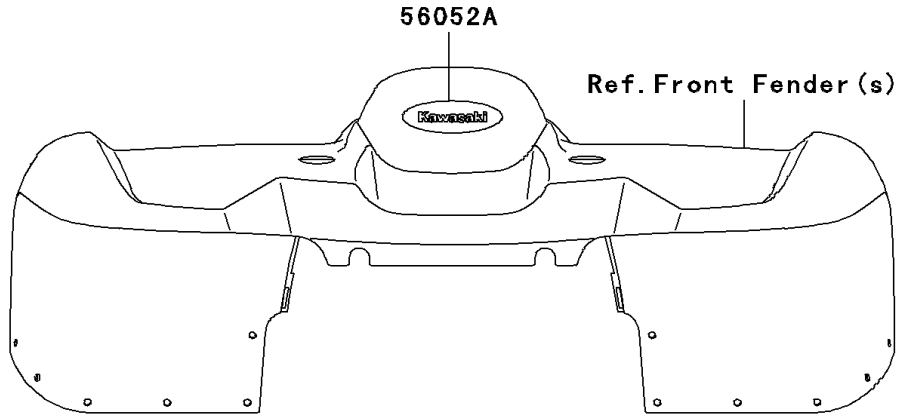

2003 Prairie 360 4X4 Advantage Classic PARTS DIAGRAM

Decals(C1/C2)

F2861

2003 Prairie 360 4X4 Advantage Classic PARTS LIST

Decals(C1/C2)

ITEM NAME	PART NUMBER	QUANTITY
MARK,RR FENDER,360 K-EBC (Ref # 56052)	56052-0030	2
MARK,FR FENDER,KAWASAKI (Ref # 56052A)	56052-1504	1
MARK,FUEL TANK COVER,KAWASAKI (Ref # 56052B)	56052-1871	2
MARK,FUEL TANK COVER,PRAIRIE (Ref # 56052C)	56052-1872	2