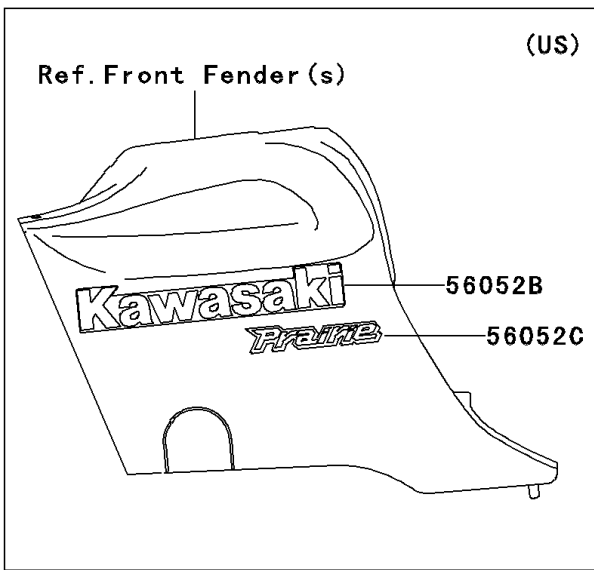

2003 Prairie 360 4X4 Advantage Classic PARTS DIAGRAM

Decals(C1/C2)

F2861

2003 Prairie 360 4X4 Advantage Classic PARTS LIST

Decals(C1/C2)

ITEM NAME	PART NUMBER	QUANTITY
MARK,RR FENDER,360 K-EBC (Ref # 56052)	56052-0030	2
MARK,FR FENDER,KAWASAKI (Ref # 56052A)	56052-1504	1
MARK,FUEL TANK COVER,KAWASAKI (Ref # 56052B)	56052-1871	2
MARK,FUEL TANK COVER,PRAIRIE (Ref # 56052C)	56052-1872	2