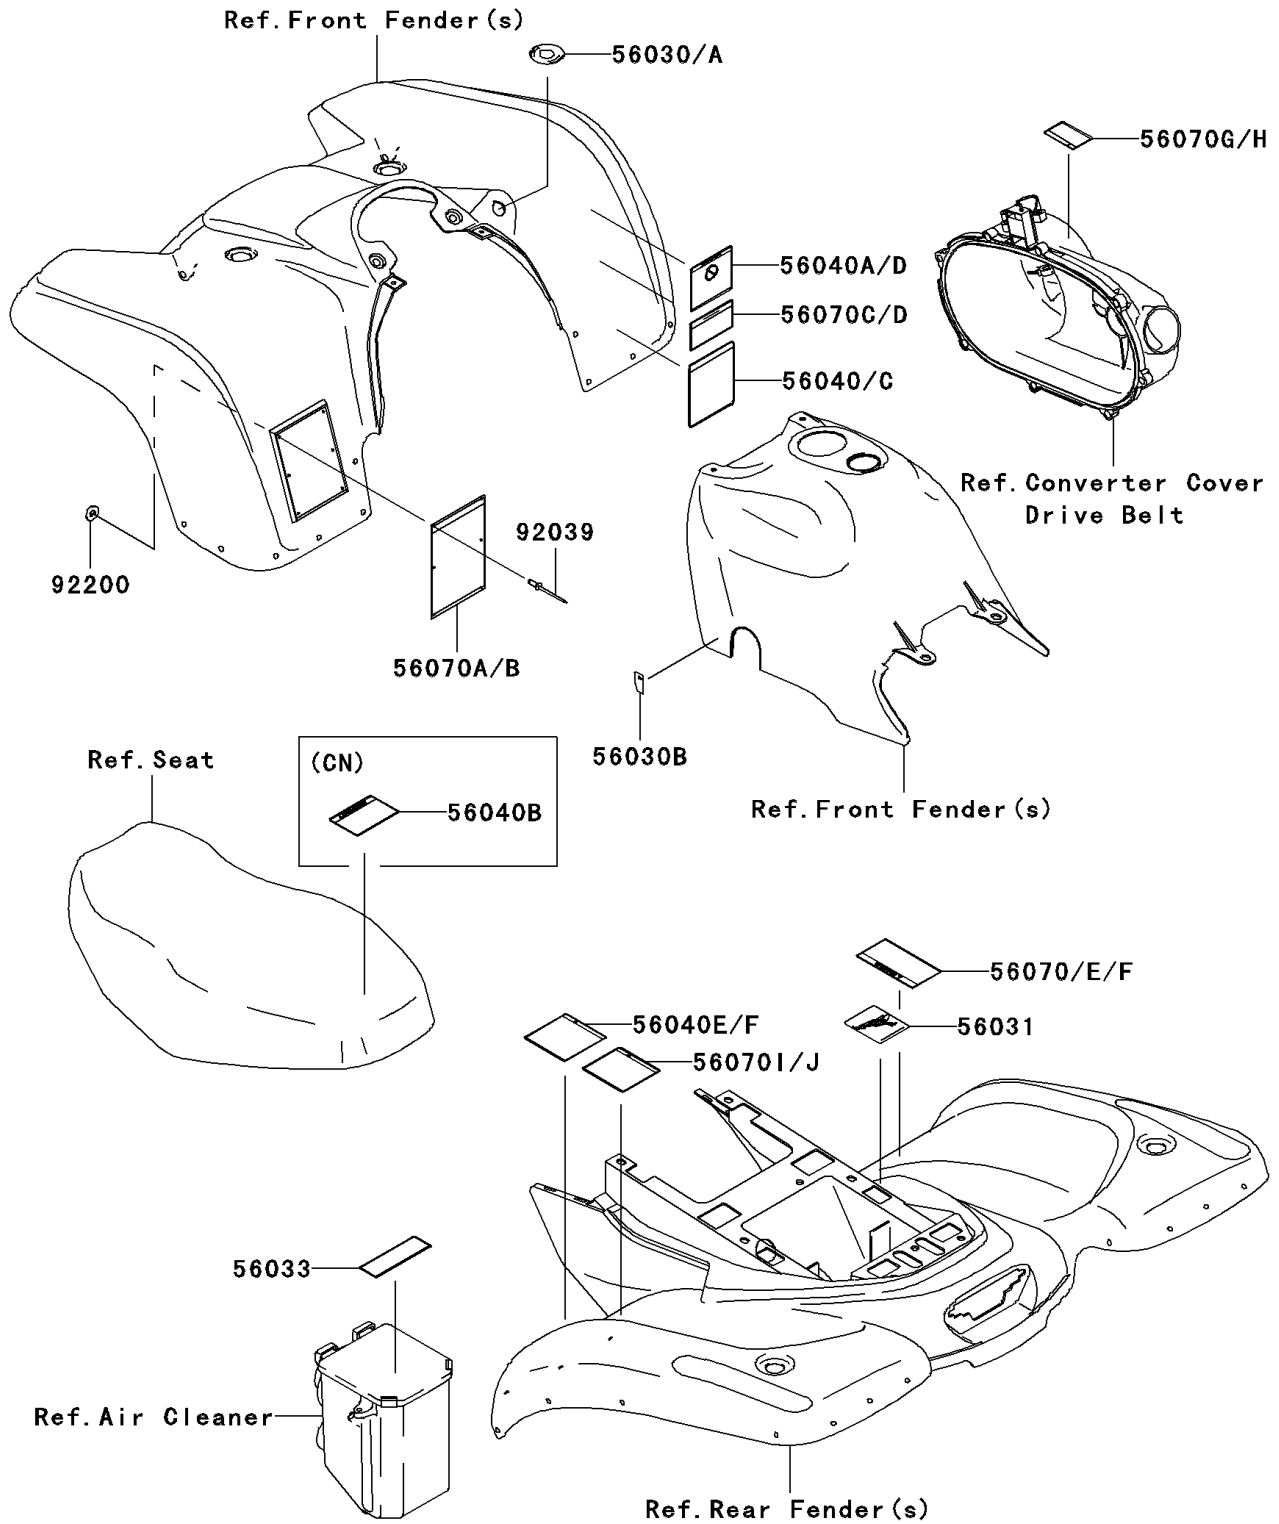

2003 Prairie 360 4X4 Advantage Classic PARTS DIAGRAM

Labels(C1/C2)

F2860

2003 Prairie 360 4X4 Advantage Classic PARTS LIST

Labels(G1/C2)

ITEM NAME	PART NUMBER	QUANTITY
LABEL,IGNITION SWITCH (Ref # 56030A)	56030-1086	1
LABEL,FUEL TAP (Ref # 56030B)	56030-1185	1
LABEL-MANUAL,BATTERY VENT (Ref # 56031)	56031-1963	1
LABEL-MANUAL,MANUAL (Ref # 56033)	56033-1263	1
LABEL-WARNING,TRANSPORT (Ref # 56040)	56040-1261	1
LABEL-WARNING,UNDER 16 (Ref # 56040A)	56040-1276	1
LABEL-WARNING,MAX VEHICLE LOAD (Ref # 56040E)	56040-1331	1
LABEL-WARNING,SERIOUS INJURY (Ref # 56070A)	56070-1151	1
LABEL-WARNING,SHIFT LEVER (Ref # 56070C)	56070-1170	1
LABEL-WARNING,DRIVE BELT (Ref # 56070F)	56070-1254	1
LABEL-WARNING,CVT COVER (Ref # 56070G)	56070-1269	1
LABEL-WARNING,TIRE INFO (Ref # 56070I)	56070-7501	1
RIVET,3.2X8 (Ref # 92039)	92039-3763	6
WASHER,3.5X8X1 (Ref # 92200)	92200-1251	6
LABEL-WARNING,NO PASSENGER (Ref # 56040B)	56040-1280	1
LABEL-WARNING,TRANSPORT (Ref # 56040C)	56040-1283	1
LABEL-WARNING,AGE (Ref # 56040D)	56040-1325	1
LABEL-WARNING,MAX VEHICLE LOAD (Ref # 56040F)	56040-1338	1
LABEL-WARNING,GENERAL (Ref # 56070B)	56070-1163	1
LABEL-WARNING,SHIFT LEVER(FREN (Ref # 56070D)	56070-1179	1
LABEL-WARNING,DRIVE BELT(FRENC (Ref # 56070E)	56070-1244	1
LABEL-WARNING,CVT COVER(FRENCH (Ref # 56070H)	56070-1271	1
LABEL-WARNING,TIRE INFO (Ref # 56070J)	56070-7502	1