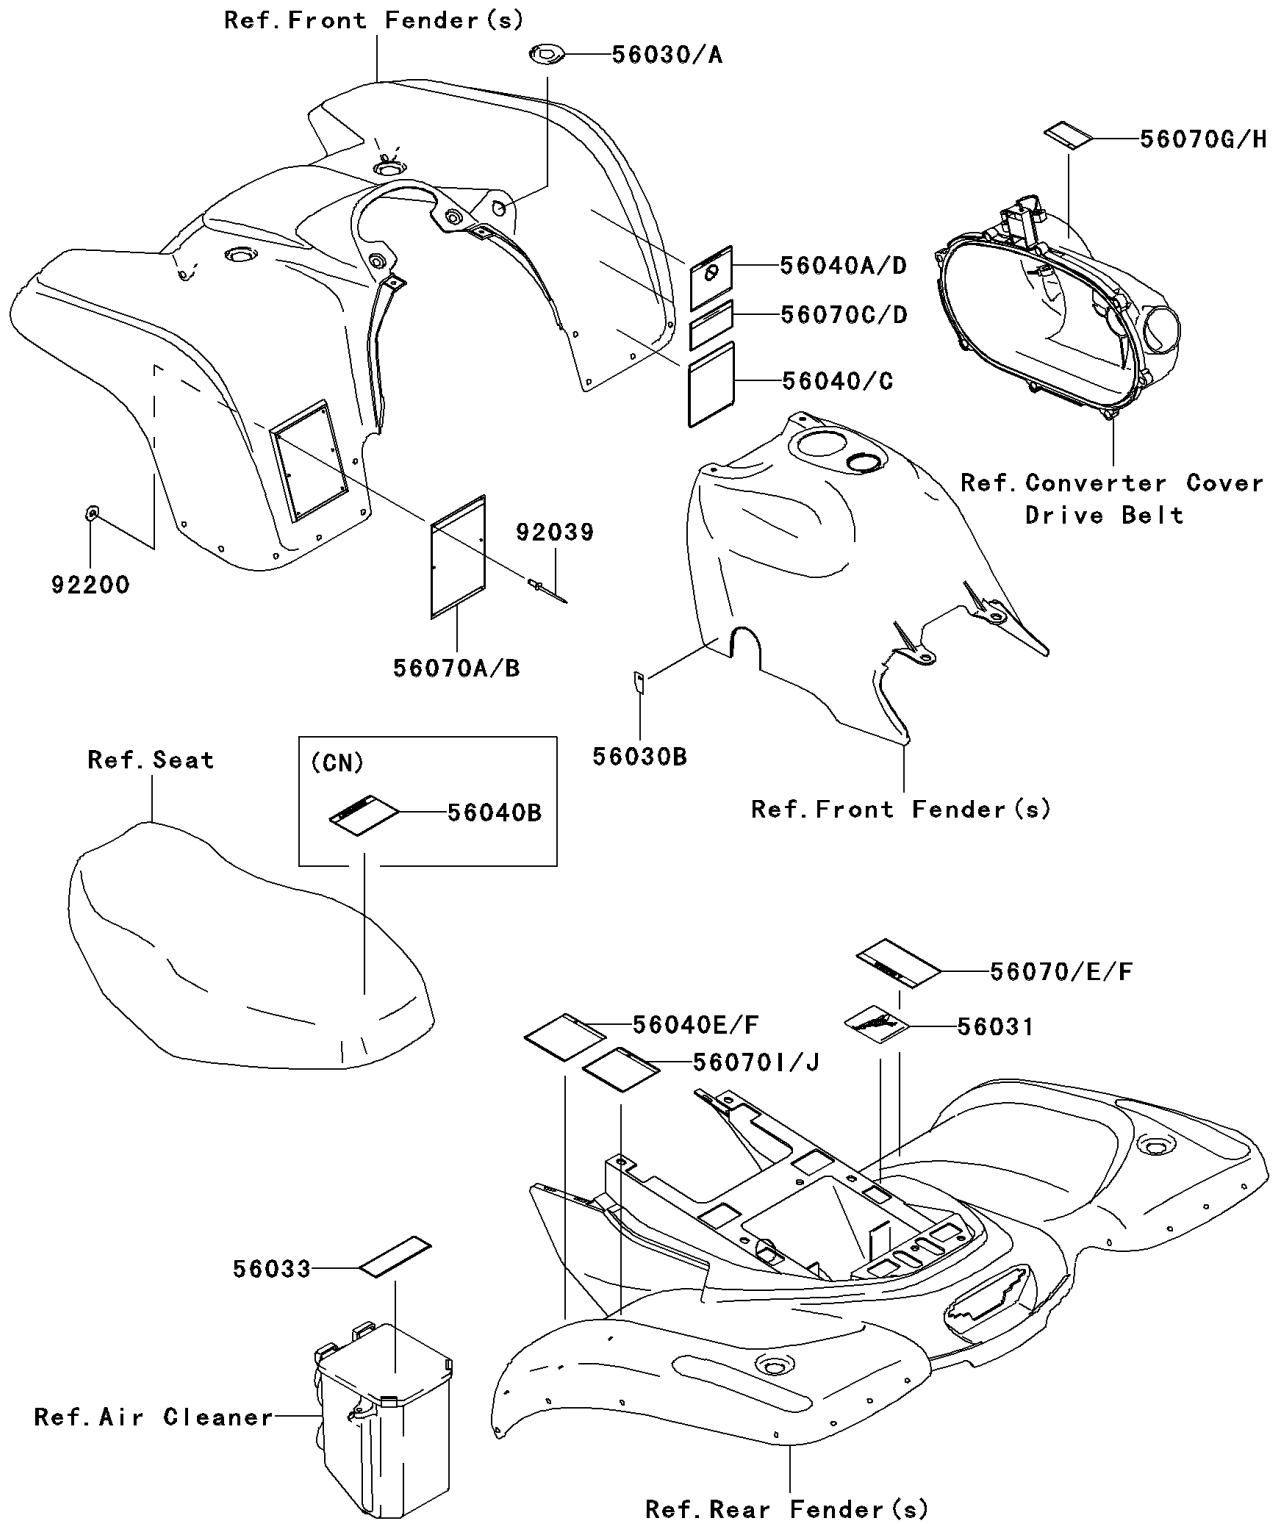

2003 Prairie 360 4X4 Advantage Classic PARTS DIAGRAM

Labels(C1/C2)

F2860

2003 Prairie 360 4X4 Advantage Classic PARTS LIST

Labels(G1/C2)

ITEM NAME	PART NUMBER	QUANTITY
LABEL,IGNITION SWITCH (Ref # 56030A)	56030-1086	1
LABEL,FUEL TAP (Ref # 56030B)	56030-1185	1
LABEL-MANUAL,BATTERY VENT (Ref # 56031)	56031-1963	1
LABEL-MANUAL,MANUAL (Ref # 56033)	56033-1263	1
LABEL-WARNING,TRANSPORT (Ref # 56040)	56040-1261	1
LABEL-WARNING,UNDER 16 (Ref # 56040A)	56040-1276	1
LABEL-WARNING,MAX VEHICLE LOAD (Ref # 56040E)	56040-1331	1
LABEL-WARNING,SERIOUS INJURY (Ref # 56070A)	56070-1151	1
LABEL-WARNING,SHIFT LEVER (Ref # 56070C)	56070-1170	1
LABEL-WARNING,DRIVE BELT (Ref # 56070F)	56070-1254	1
LABEL-WARNING,CVT COVER (Ref # 56070G)	56070-1269	1
LABEL-WARNING,TIRE INFO (Ref # 56070I)	56070-7501	1
RIVET,3.2X8 (Ref # 92039)	92039-3763	6
WASHER,3.5X8X1 (Ref # 92200)	92200-1251	6
LABEL-WARNING,NO PASSENGER (Ref # 56040B)	56040-1280	1
LABEL-WARNING,TRANSPORT (Ref # 56040C)	56040-1283	1
LABEL-WARNING,AGE (Ref # 56040D)	56040-1325	1
LABEL-WARNING,MAX VEHICLE LOAD (Ref # 56040F)	56040-1338	1
LABEL-WARNING,GENERAL (Ref # 56070B)	56070-1163	1
LABEL-WARNING,SHIFT LEVER(FREN (Ref # 56070D)	56070-1179	1
LABEL-WARNING,DRIVE BELT(FRENC (Ref # 56070E)	56070-1244	1
LABEL-WARNING,CVT COVER(FRENCH (Ref # 56070H)	56070-1271	1
LABEL-WARNING,TIRE INFO (Ref # 56070J)	56070-7502	1