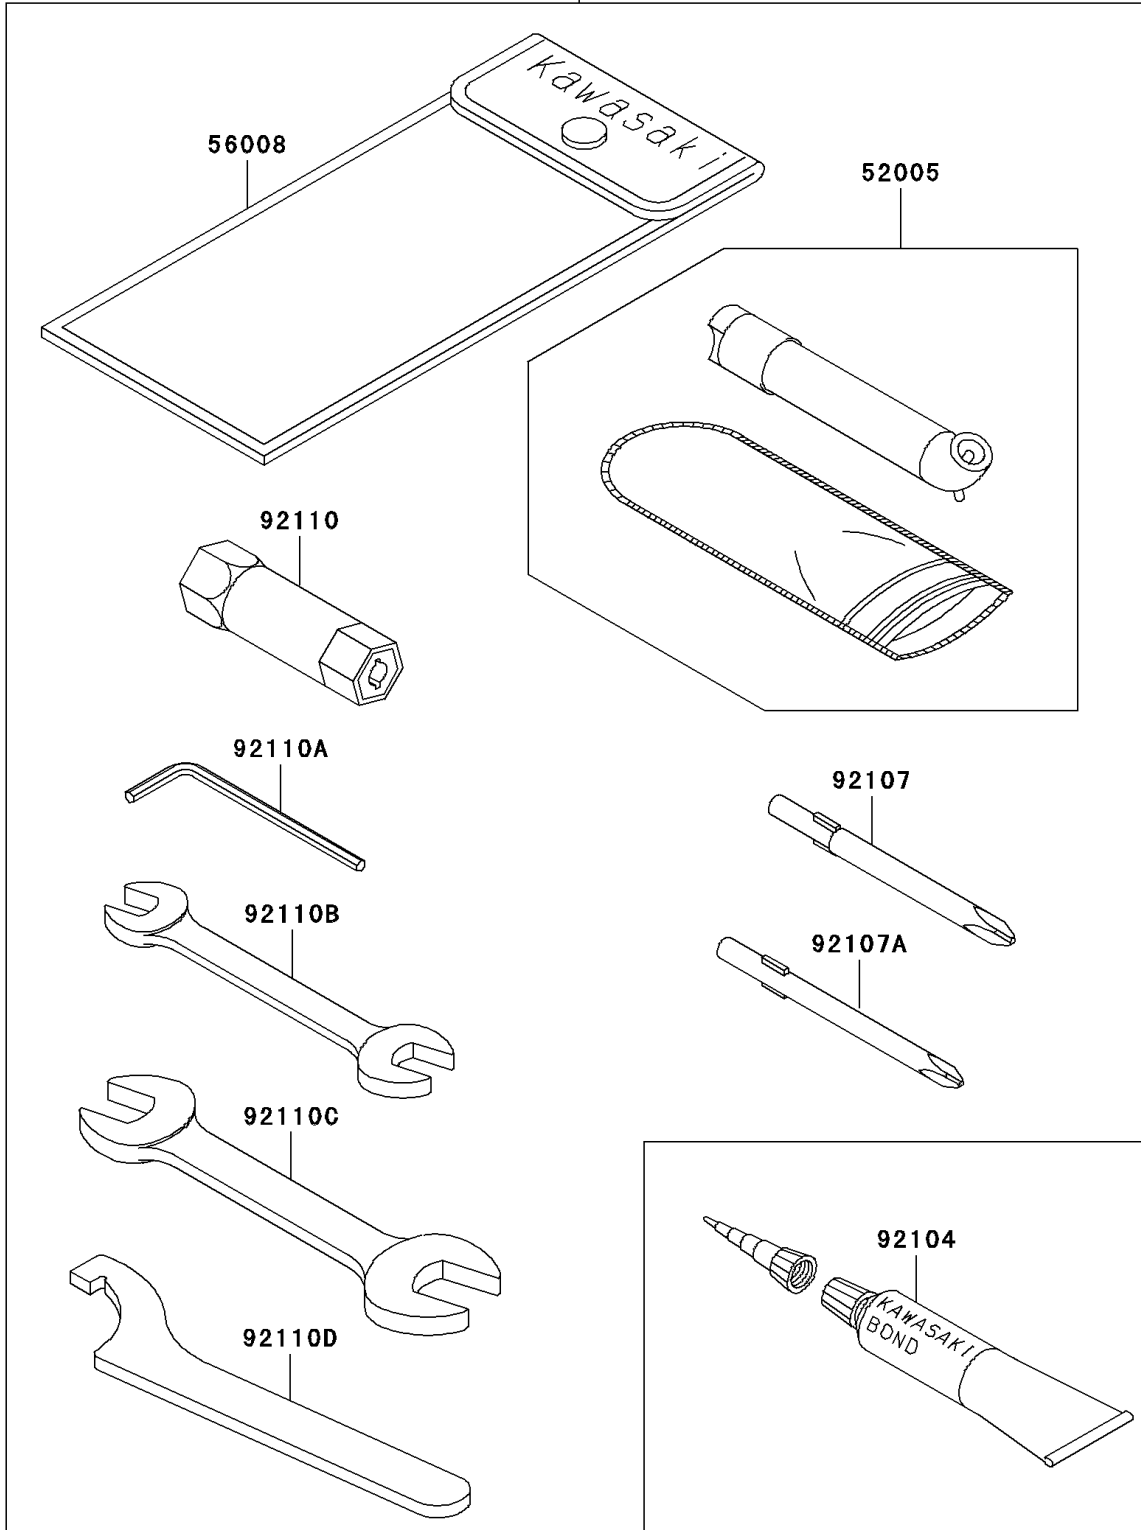

2003 Prairie 360 4X4 Advantage Classic PARTS DIAGRAM

Owner's Tools

56007

F2810

2003 Prairie 360 4X4 Advantage Classic PARTS LIST

Owner's Tools

ITEM NAME	PART NUMBER	QUANTITY
GAUGE,AIR (Ref # 52005)	52005-1082	1
TOOL-KIT (Ref # 56007)	56007-1497	1
BAG,TOOL (Ref # 56008)	56008-1007	1
GASKET-LIQUID,TUBE,100G,SILVER (Ref # 92104)	92104-002	1
TOOL-DRIVER,#3PHILLIPS (Ref # 92107)	92107-005	1
TOOL-DRIVER,#2PHILLIPS (Ref # 92107A)	92107-1053	1
TOOL-WRENCH,BOX,18MM (Ref # 92110)	92110-1109	1
TOOL-WRENCH,ALLEN,3MM (Ref # 92110A)	92110-1140	1
TOOL-WRENCH,OPEN END,10X12 (Ref # 92110B)	92110-1152	1
TOOL-WRENCH,OPEN END,14X17 (Ref # 92110C)	92110-1153	1
TOOL-WRENCH,HOOK (Ref # 92110D)	92110-1173	1