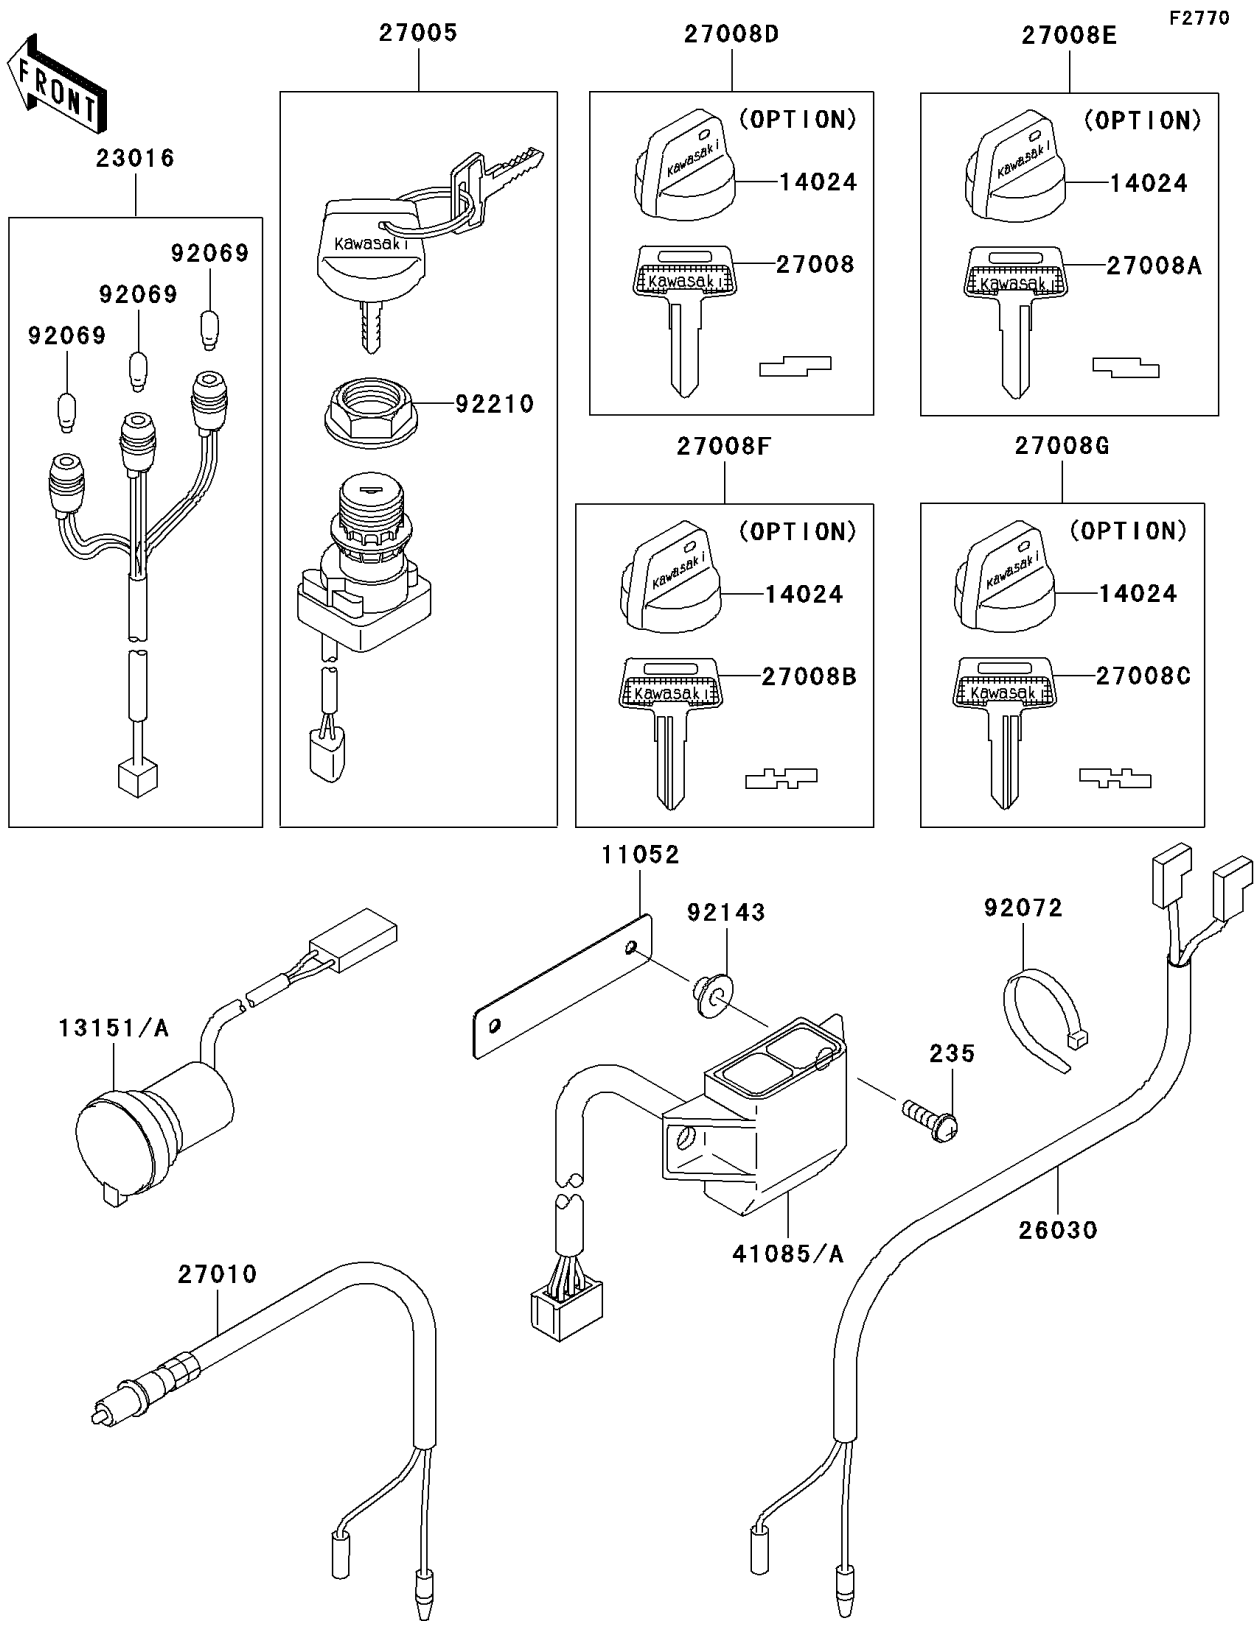

2003 Prairie 360 4X4 Advantage Classic PARTS DIAGRAM

Ignition Switch

2003 Prairie 360 4X4 Advantage Classic PARTS LIST

Ignition Switch

ITEM NAME	PART NUMBER	QUANTITY
SCREW-PAN-WP-CROS (Ref # 235)	235C0516	2
BRACKET (Ref # 11052)	11052-7530	1
SWITCH-COMP,D.C.TERMINAL (Ref # 13151A)	13151-7501	1
COVER,KEY (Ref # 14024)	14024-1551	4
LAMP-ASSY (Ref # 23016)	23016-1151	1
HARNESS (Ref # 26030)	26030-1058	1
SWITCH-ASSY-IGNITION (Ref # 27005)	27005-1229	1
KEY-LOCK,BLANK (Ref # 27008)	27008-1041	1
KEY-LOCK,BLANK (Ref # 27008A)	27008-1042	1
KEY-LOCK,BLANK (Ref # 27008B)	27008-1043	1
KEY-LOCK,BLANK (Ref # 27008C)	27008-1044	1
KEY-LOCK,BLANK (Ref # 27008D)	27008-1132	1
KEY-LOCK,BLANK (Ref # 27008E)	27008-1133	1
KEY-LOCK,BLANK (Ref # 27008F)	27008-1134	1
KEY-LOCK,BLANK (Ref # 27008G)	27008-1135	1
SWITCH,BRAKE (Ref # 27010)	27010-1294	1
INDICATOR (Ref # 41085A)	41085-1095	1
BULB,12V 3W,T7 (Ref # 92069)	92069-1020	3
BAND,L=149 (Ref # 92072)	92072-031	1
COLLAR (Ref # 92143)	92143-1057	2
NUT,IGNITION SWITCH (Ref # 92210)	92210-1109	1