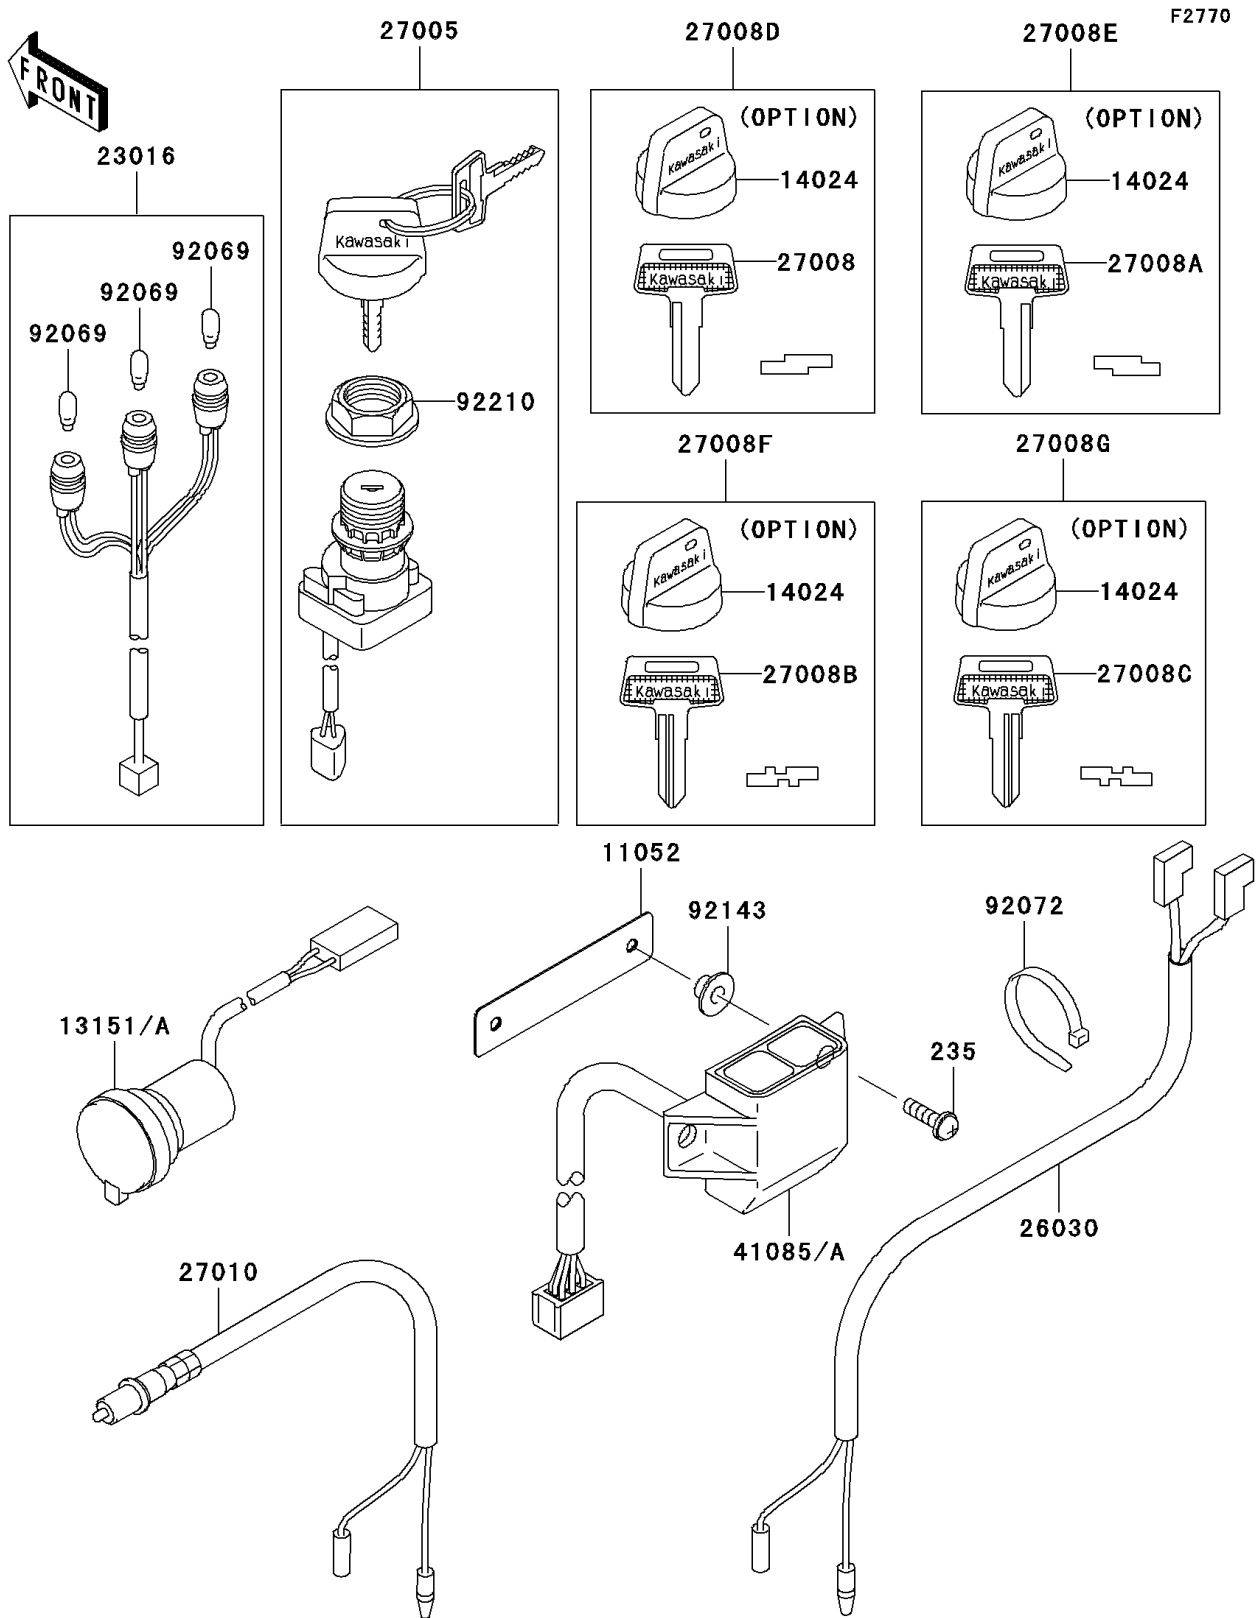

# 2003 Prairie 360 4X4 Advantage Classic PARTS DIAGRAM

## Ignition Switch

## 2003 Prairie 360 4X4 Advantage Classic PARTS LIST

### Ignition Switch

ITEM NAME	PART NUMBER	QUANTITY
SCREW-PAN-WP-CROS (Ref # 235)	235C0516	2
BRACKET (Ref # 11052)	11052-7530	1
SWITCH-COMP,D.C.TERMINAL (Ref # 13151A)	13151-7501	1
COVER,KEY (Ref # 14024)	14024-1551	4
LAMP-ASSY (Ref # 23016)	23016-1151	1
HARNESS (Ref # 26030)	26030-1058	1
SWITCH-ASSY-IGNITION (Ref # 27005)	27005-1229	1
KEY-LOCK,BLANK (Ref # 27008)	27008-1041	1
KEY-LOCK,BLANK (Ref # 27008A)	27008-1042	1
KEY-LOCK,BLANK (Ref # 27008B)	27008-1043	1
KEY-LOCK,BLANK (Ref # 27008C)	27008-1044	1
KEY-LOCK,BLANK (Ref # 27008D)	27008-1132	1
KEY-LOCK,BLANK (Ref # 27008E)	27008-1133	1
KEY-LOCK,BLANK (Ref # 27008F)	27008-1134	1
KEY-LOCK,BLANK (Ref # 27008G)	27008-1135	1
SWITCH,BRAKE (Ref # 27010)	27010-1294	1
INDICATOR (Ref # 41085A)	41085-1095	1
BULB,12V 3W,T7 (Ref # 92069)	92069-1020	3
BAND,L=149 (Ref # 92072)	92072-031	1
COLLAR (Ref # 92143)	92143-1057	2
NUT,IGNITION SWITCH (Ref # 92210)	92210-1109	1