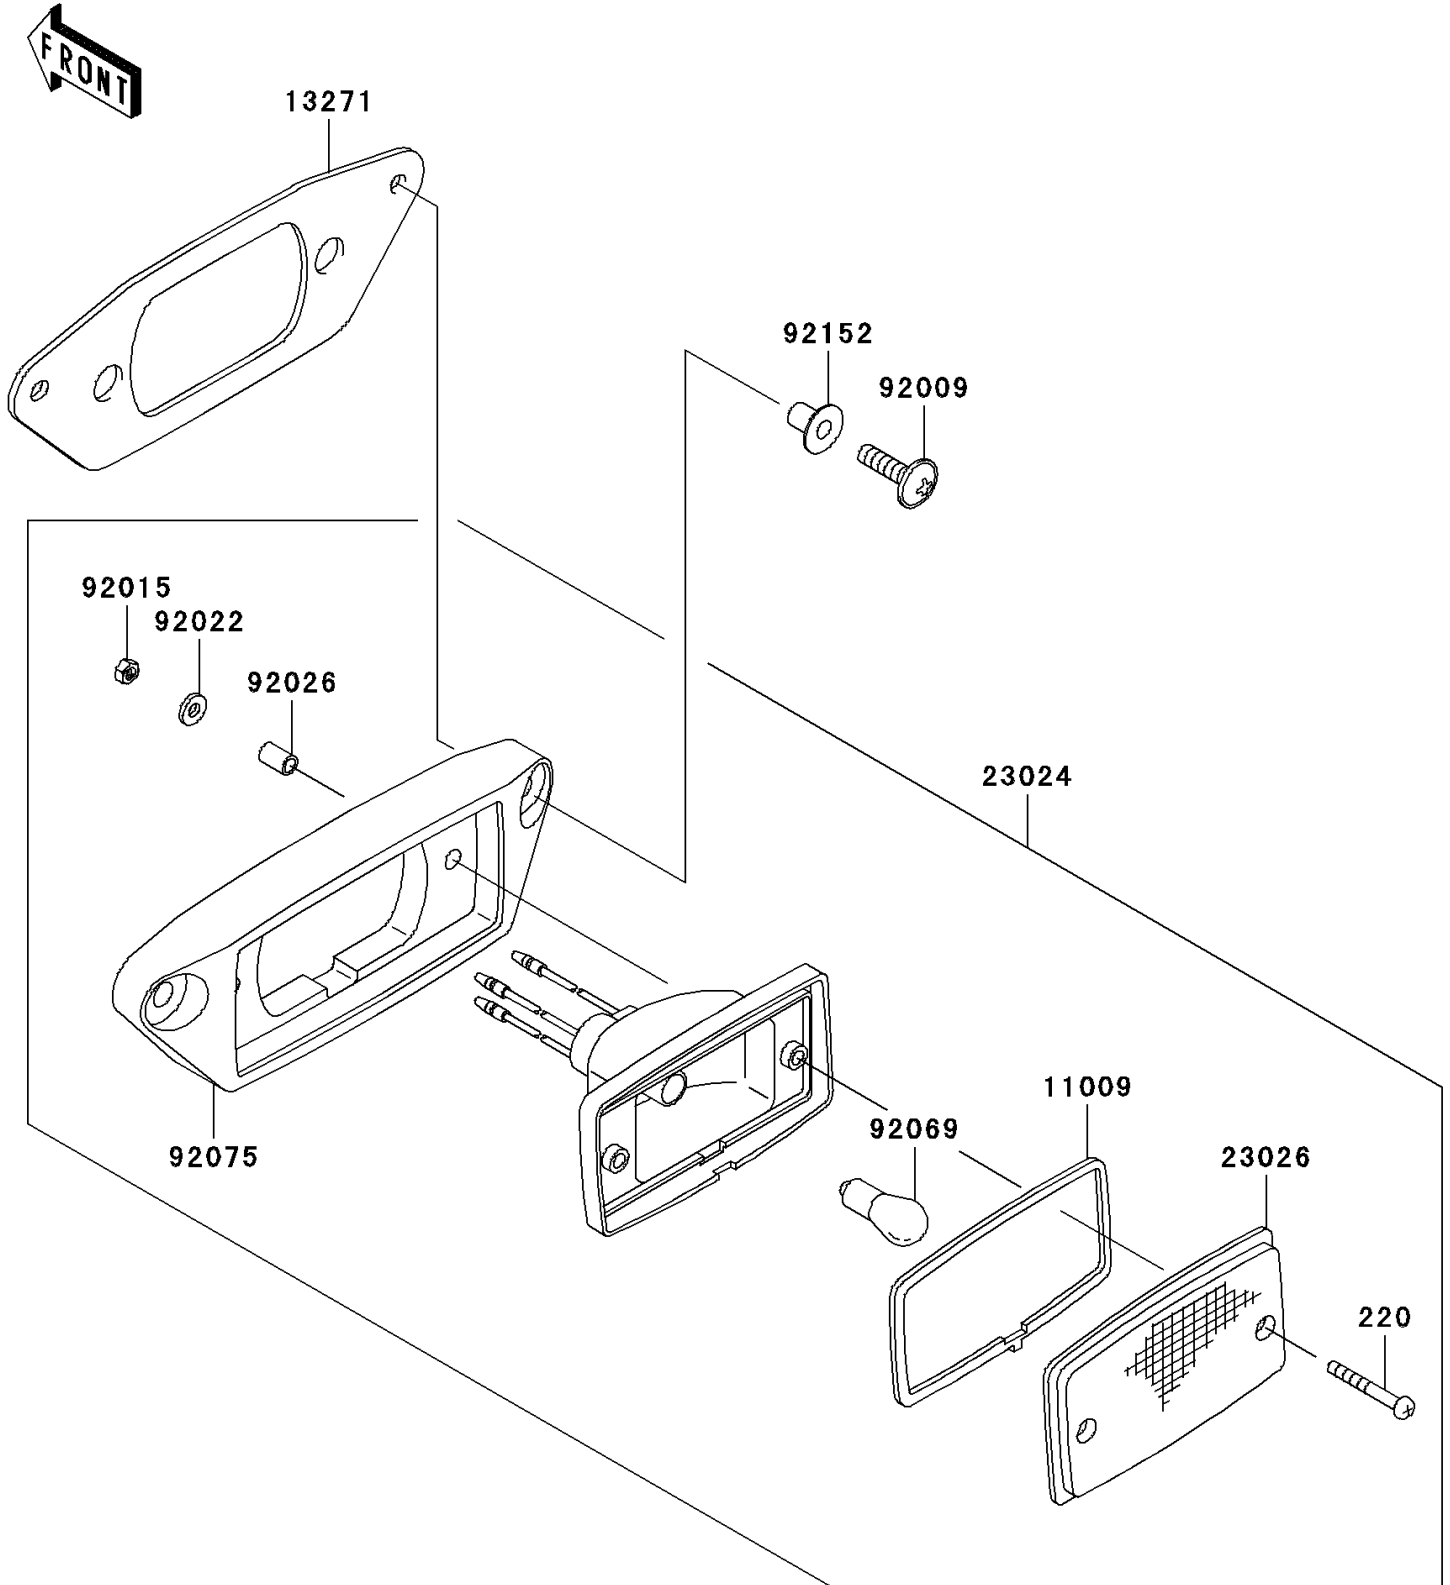

2003 Prairie 360 4X4 Advantage Classic PARTS DIAGRAM

Taillight(s)(JKBVFHC1 3B503075-)

F2720A

2003 Prairie 360 4X4 Advantage Classic PARTS LIST

Taillight(s)(JKBVFHC1 3B503075-)

ITEM NAME	PART NUMBER	QUANTITY
SCREW-PAN-CROS (Ref # 220)	220C0430	2
GASKET,TAIL LAMP (Ref # 11009)	11009-4004	1
PLATE,TAIL LAMP (Ref # 13271)	13271-0033	1
LAMP-ASSY-TAIL (Ref # 23024)	23024-0001	1
LENS,TAIL LAMP (Ref # 23026)	23026-1239	1
SCREW,6X22,BLACK (Ref # 92009)	92009-1256	2
NUT,4MM (Ref # 92015)	92015-1550	2
WASHER,PLAIN,4MM (Ref # 92022)	92022-1762	2
SPACER,4.5X6.5X10 (Ref # 92026)	92026-1261	2
BULB,12V 18/5W (Ref # 92069)	92069-1089	1
DAMPER,TAIL LAMP (Ref # 92075)	92075-1782	1
COLLAR (Ref # 92152)	92152-0015	2