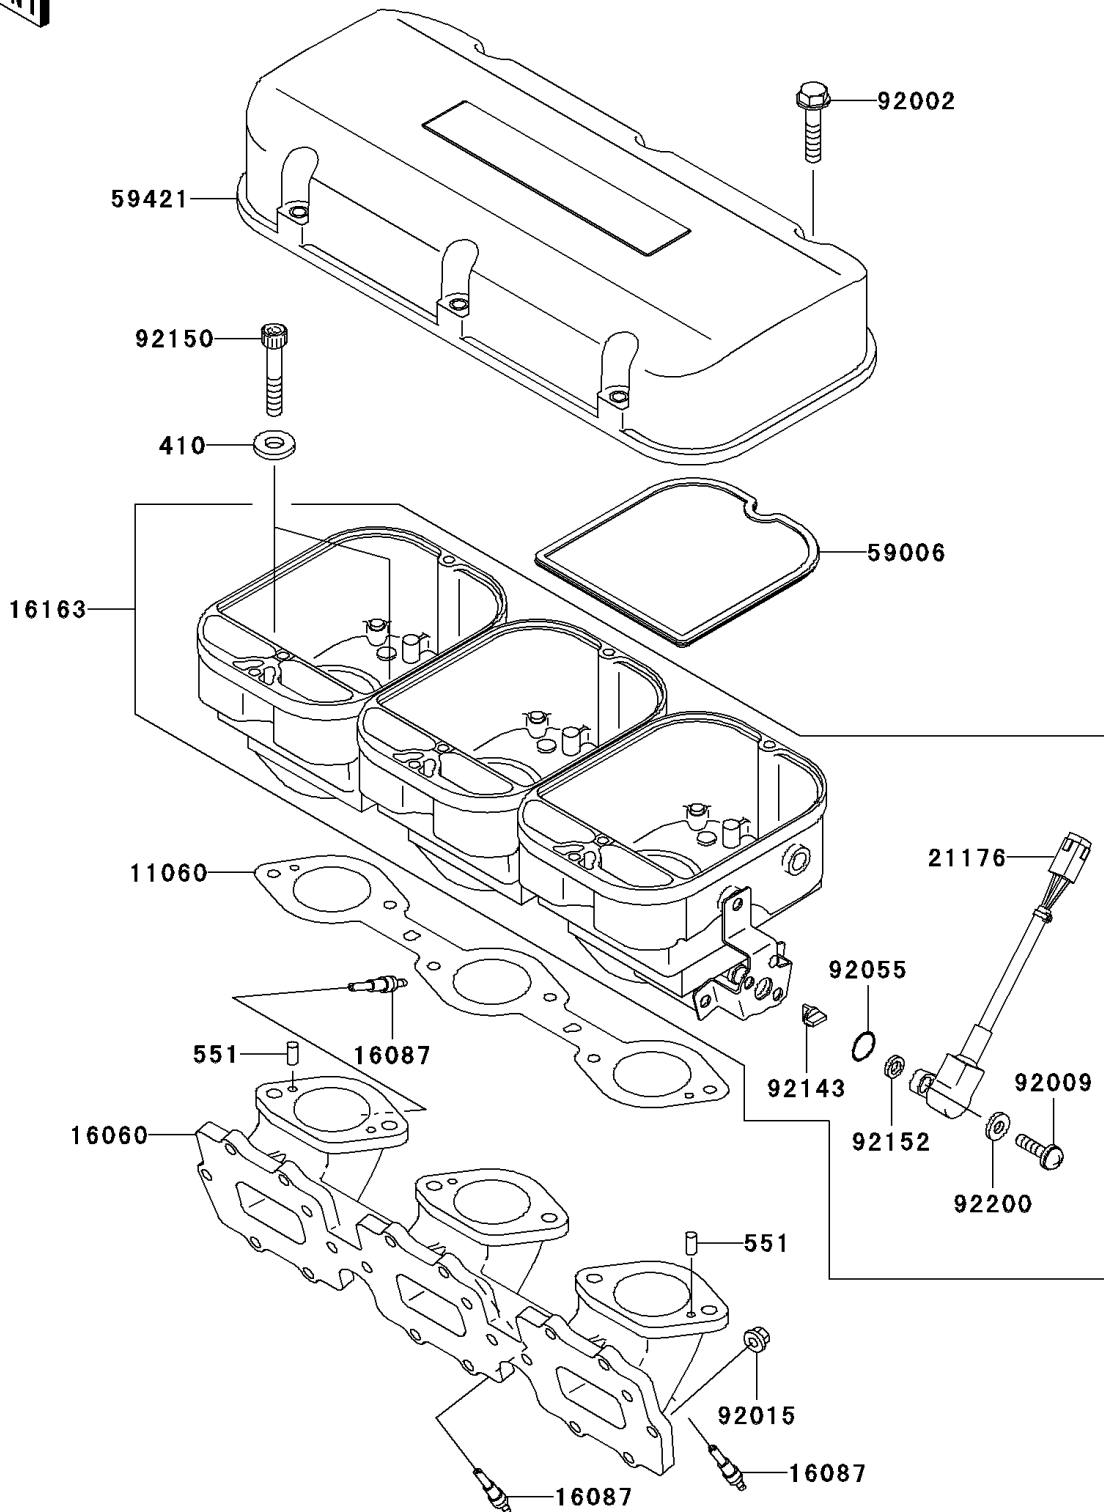

2003 1100 STX D.I. PARTS DIAGRAM

Throttle

E1510

2003 1100 STX D.I. PARTS LIST

Throttle

ITEM NAME	PART NUMBER	QUANTITY
WASHER-PLAIN-SMALL,6MM (Ref # 410)	410S0600	1
PIN-DOWEL (Ref # 551)	551R0408	1
GASKET,CARBURETOR (Ref # 11060)	11060-3753	1
PIPE-INTAKE (Ref # 16060)	16060-3719	1
VALVE-CHECK (Ref # 16087)	16087-3713	1
THROTTLE-ASSY (Ref # 16163)	16163-3705	1
SENSOR (Ref # 21176)	21176-3743	1
ARRESTER-FLAME (Ref # 59006)	59006-3716	1
COVER-INTAKE (Ref # 59421)	59421-3729	1
BOLT,6X30 (Ref # 92002)	92002-3726	1
SCREW,SENSOR (Ref # 92009)	92009-3863	1
NUT,6MM (Ref # 92015)	92015-3767	1
RING-O,SENSOR (Ref # 92055)	92055-1574	1
COLLAR (Ref # 92143)	92143-1907	1
BOLT,SOCKET,6X35 (Ref # 92150)	92150-1887	1
COLLAR,SENSOR (Ref # 92152)	92152-3721	1
WASHER (Ref # 92200)	92200-3782	1