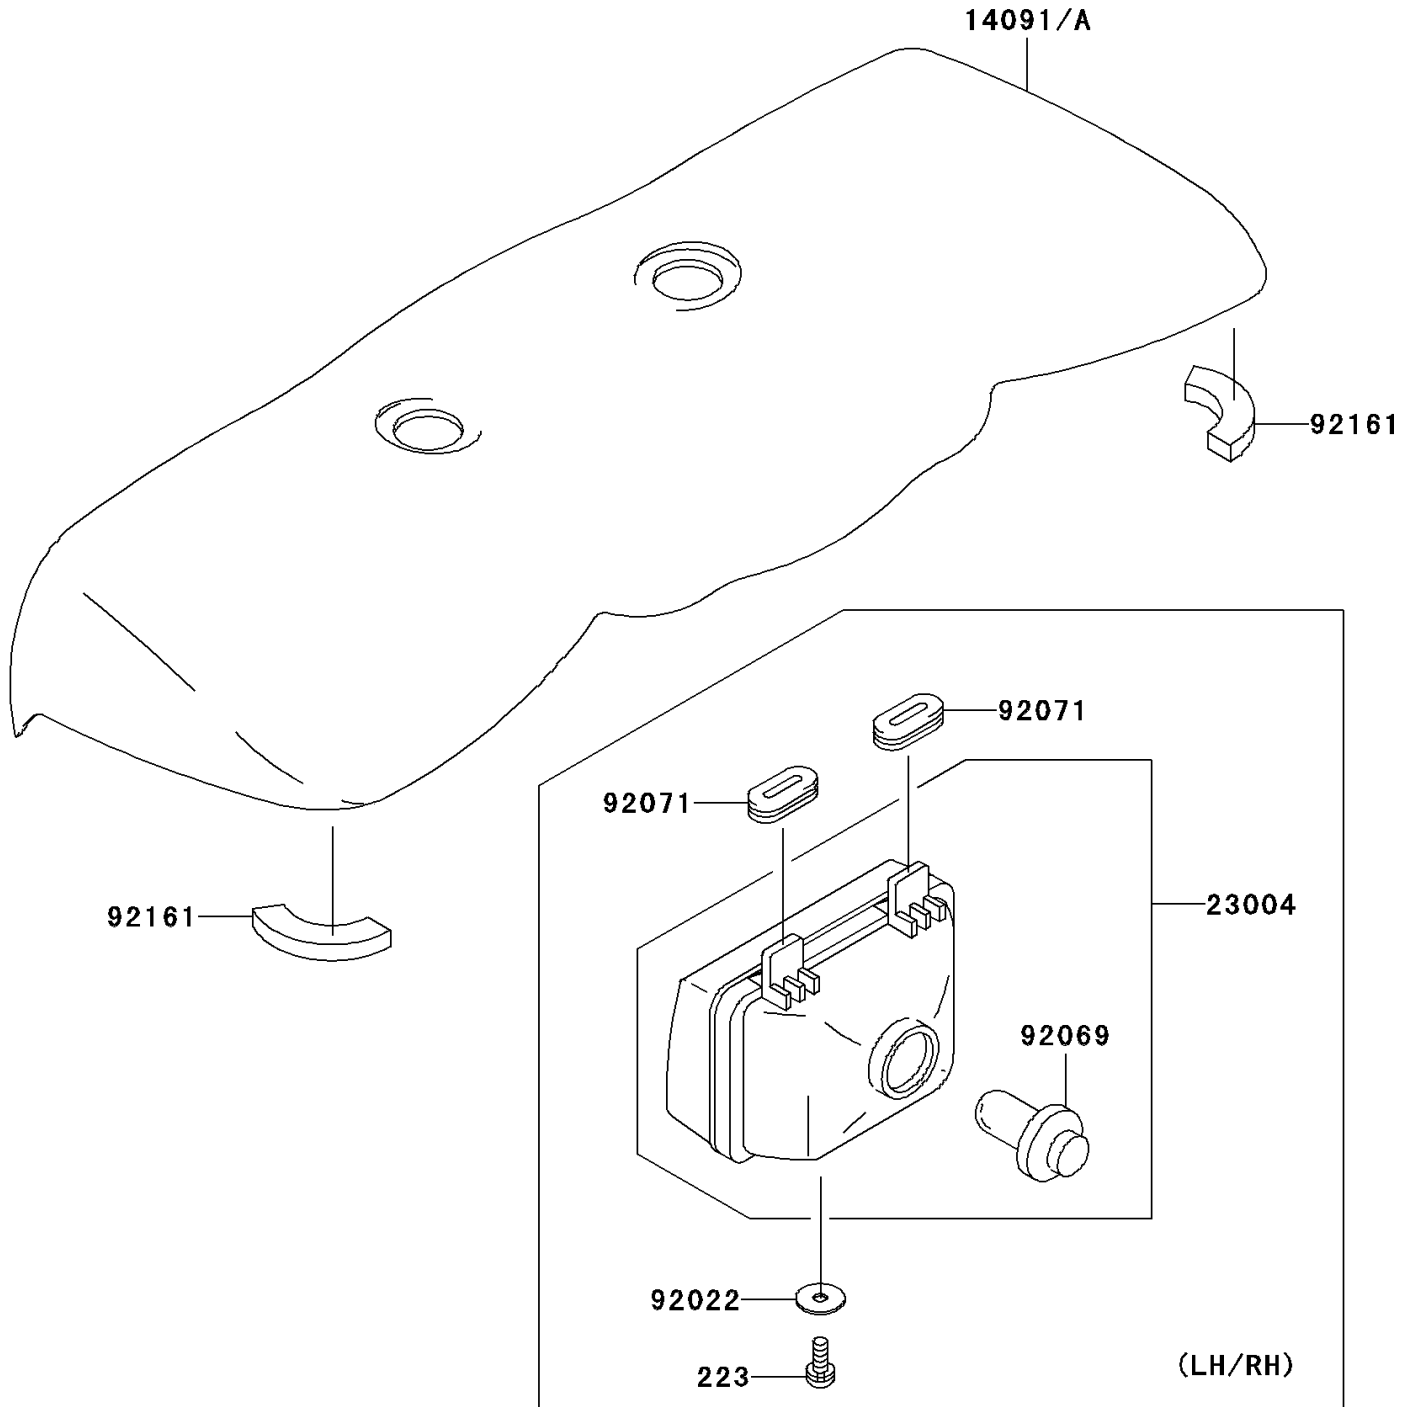

2003 Prairie 360 4X4 Advantage Classic PARTS DIAGRAM

Headlight(s)

F2710

2003 Prairie 360 4X4 Advantage Classic PARTS LIST

Headlight(s)

ITEM NAME	PART NUMBER	QUANTITY
SCREW-PAN-WS-CROS (Ref # 223)	223B0414	2
COVER,HEAD LAMP,CAMOUFLAGE (Ref # 14091)	14091-0008-370	1
LAMP-HEAD (Ref # 23004)	23004-7501	2
WASHER,4.5X16X1 (Ref # 92022)	92022-1950	2
BULB,12V 30/30W (Ref # 92069)	92069-7501	2
GROMMET (Ref # 92071)	92071-7501	4
DAMPER (Ref # 92161)	92161-7506	2