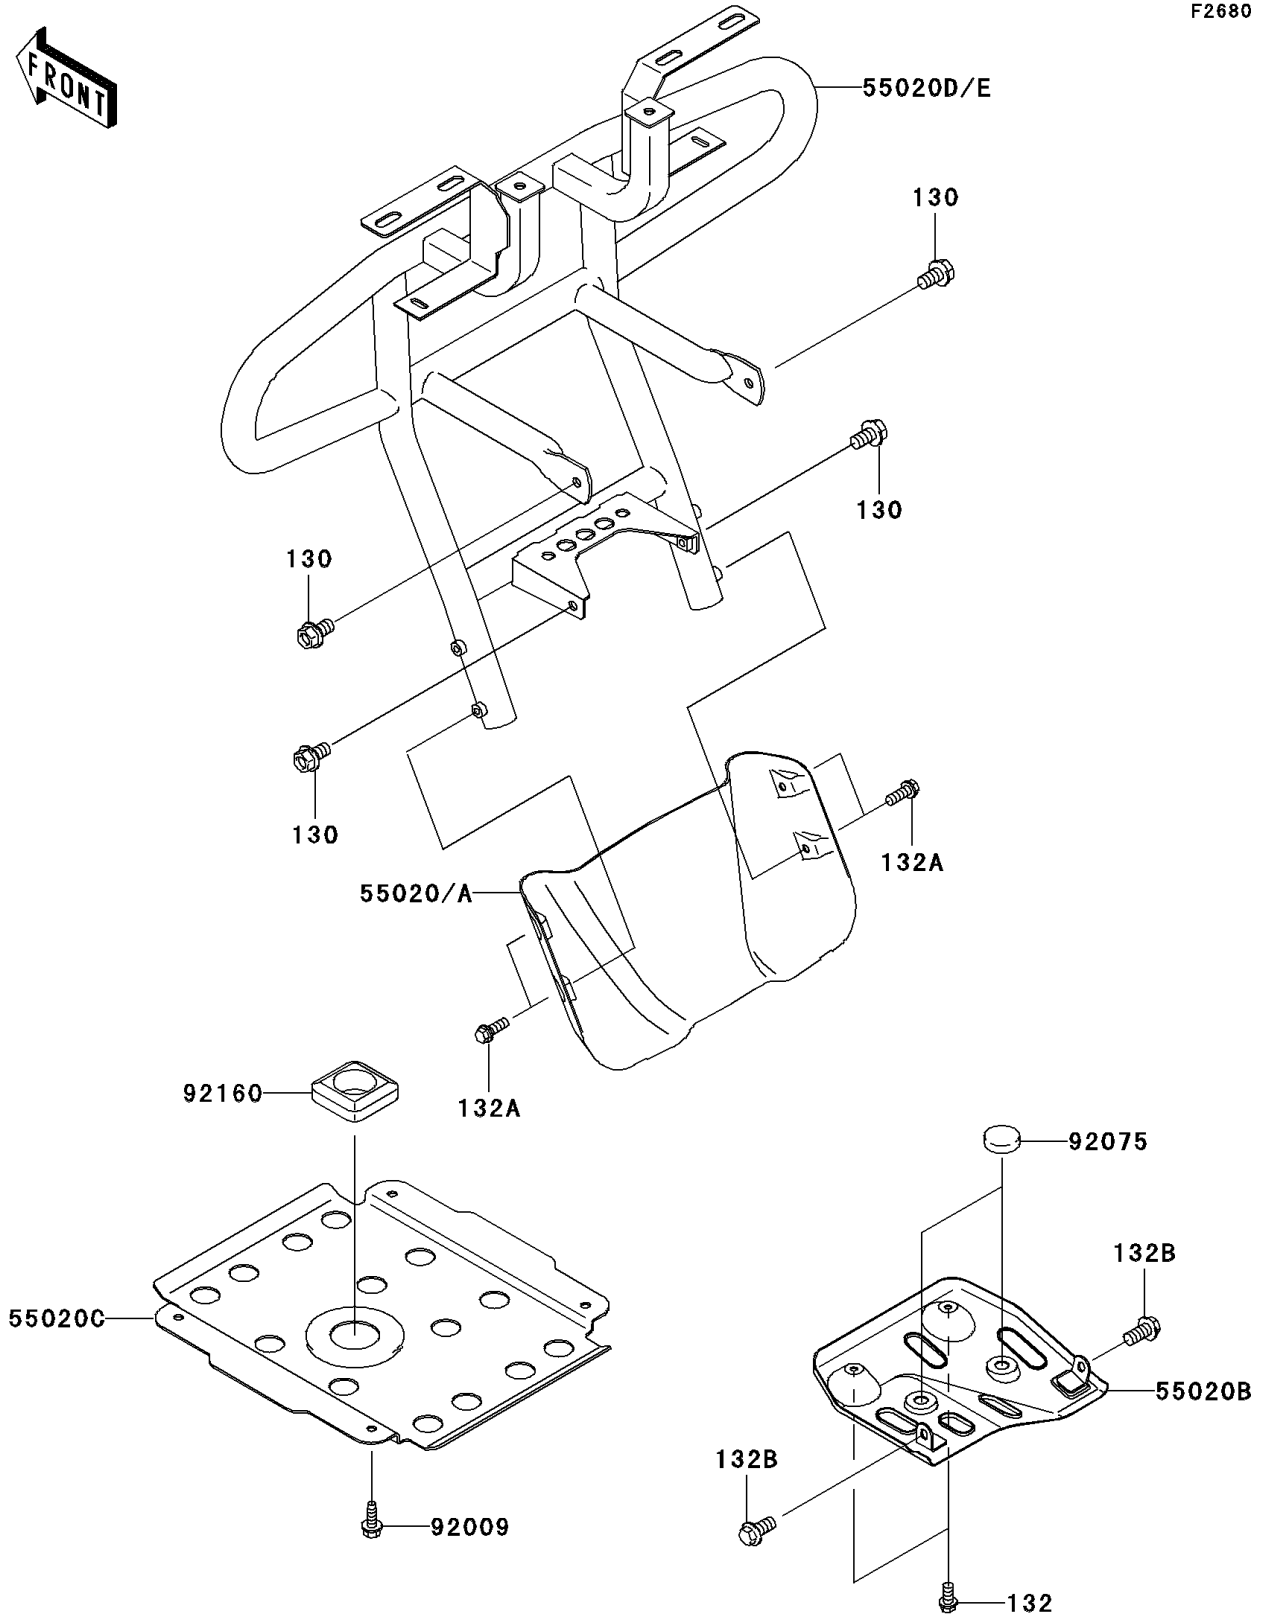

# 2003 Prairie 360 4X4 Advantage Classic PARTS DIAGRAM

Guard(s)

F2680

## 2003 Prairie 360 4X4 Advantage Classic PARTS LIST

Guard(s)

ITEM NAME	PART NUMBER	QUANTITY
BOLT-FLANGED,8X14 (Ref # 130)	130J0814	4
BOLT-FLANGED-SMALL (Ref # 132)	132J0612	2
BOLT-FLANGED-SMALL (Ref # 132A)	132J0616	4
BOLT-FLANGED-SMALL,8X16 (Ref # 132B)	132J0816	2
GUARD,SKID,FR,S.GOLD (Ref # 55020)	55020-1649-UF	1
GUARD,SWING ARM (Ref # 55020B)	55020-1756	1
GUARD,ENGINE (Ref # 55020C)	55020-1789	1
GUARD,FR,S.GOLD (Ref # 55020D)	55020-7504-UF	1
SCREW,TAPPING,6.35X15.5 (Ref # 92009)	92009-7501	4
DAMPER (Ref # 92075)	92075-157	2
DAMPER (Ref # 92160)	92160-1772	1