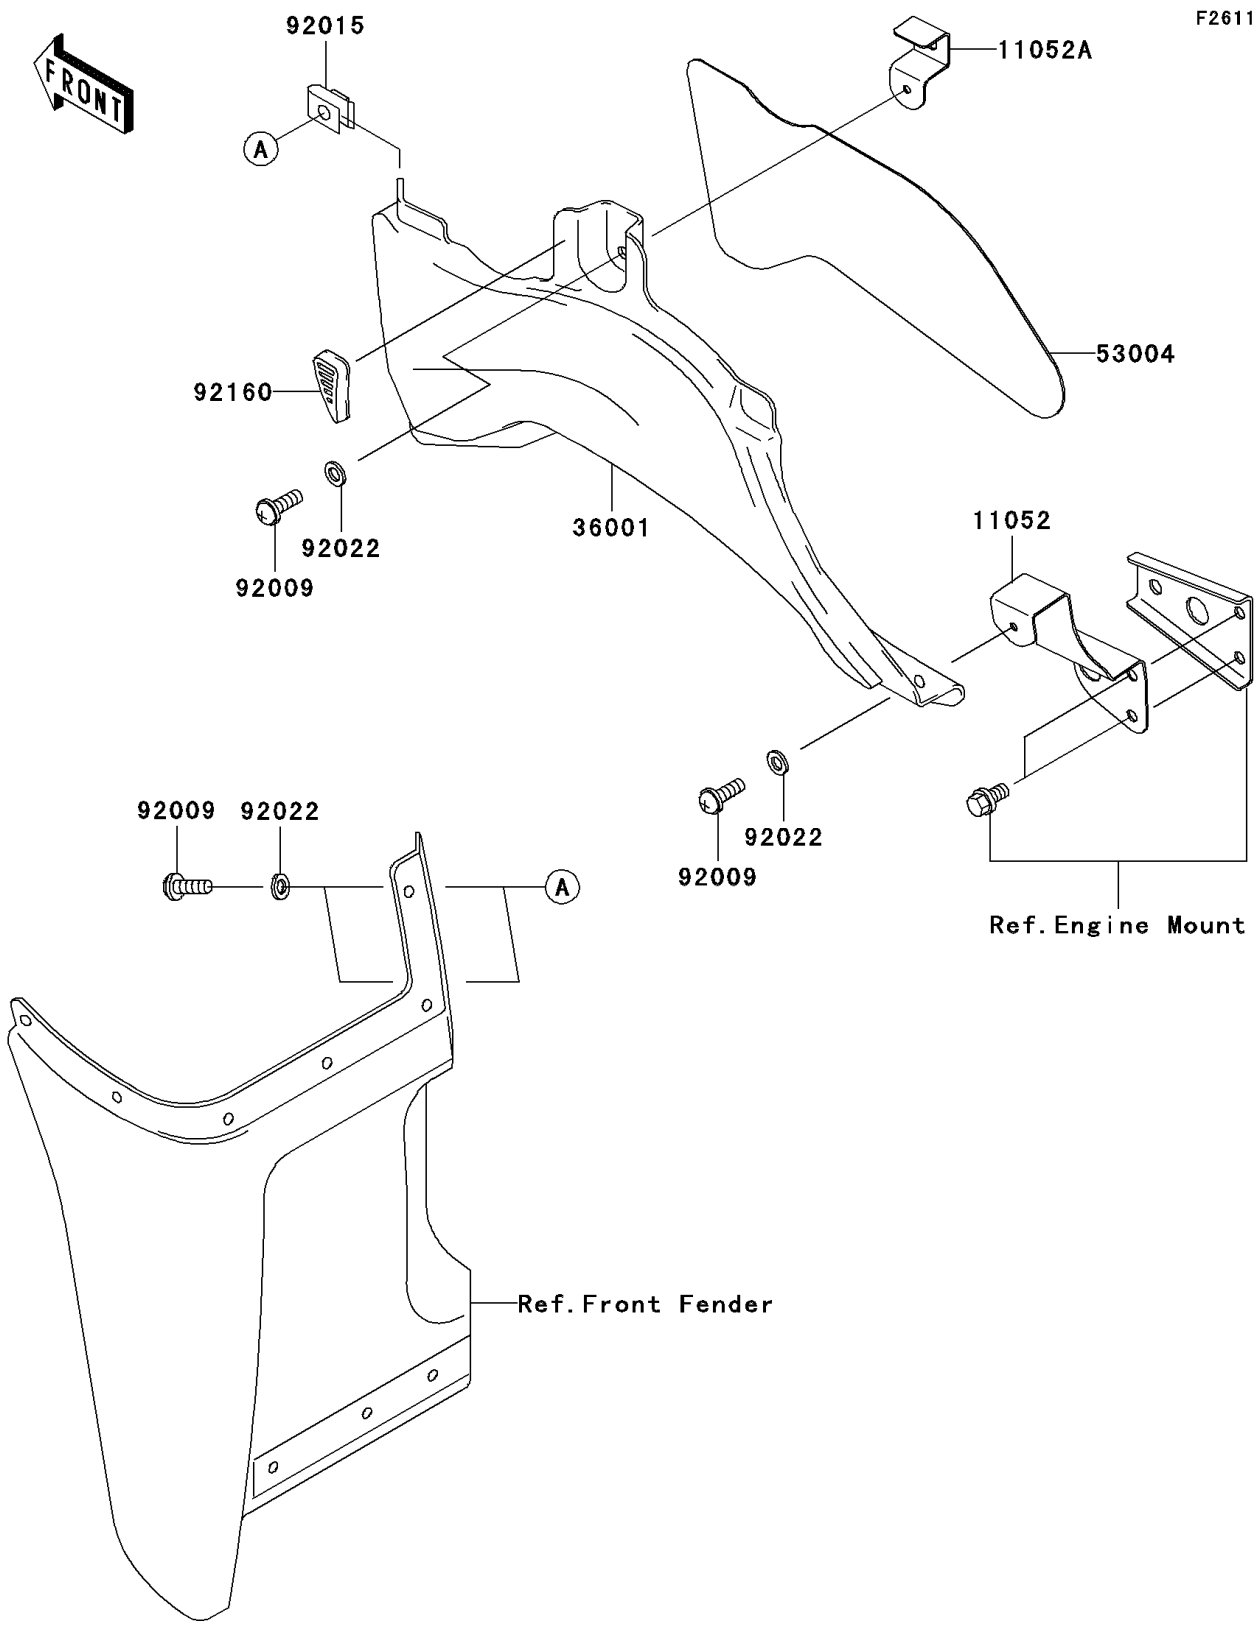

# 2003 Prairie 360 4X4 Advantage Classic PARTS DIAGRAM

Side Covers

## 2003 Prairie 360 4X4 Advantage Classic PARTS LIST

### Side Covers

ITEM NAME	PART NUMBER	QUANTITY
BRACKET,EXHAUST PIPE COVER,LWR (Ref # 11052)	11052-1807	1
BRACKET,EXHAUST PIPE COVER,UPP (Ref # 11052A)	11052-1810	1
COVER-SIDE,EXHAUST PIPE (Ref # 36001)	36001-1678	1
MAT,EXHAUST PIPE COVER (Ref # 53004)	53004-1175	1
SCREW,6X16 (Ref # 92009)	92009-1621	4
NUT (Ref # 92015)	92015-1248	2
WASHER,6.5X20X1.6,BLACK (Ref # 92022)	92022-1346	4
DAMPER (Ref # 92160)	92160-1946	1