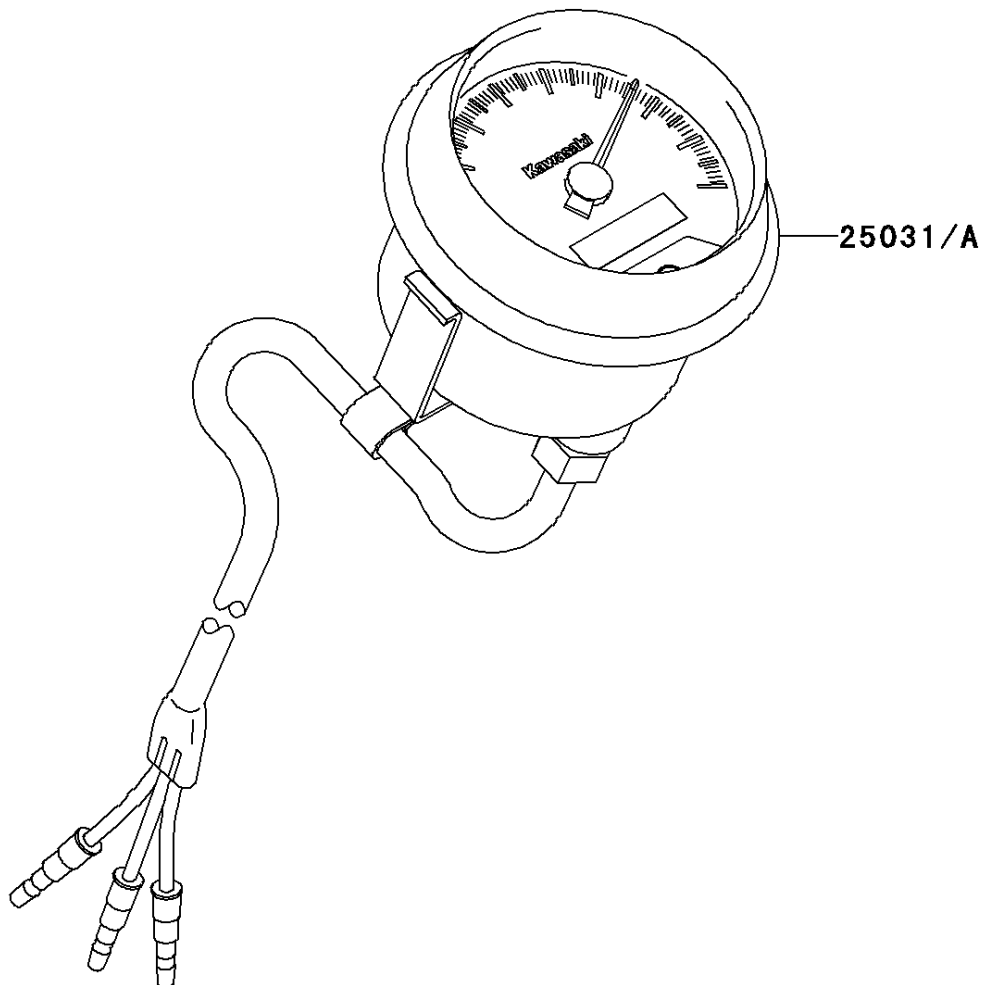

2003 Prairie 360 4X4 Advantage Classic PARTS DIAGRAM

Meter(s)(CN)

F2530

2003 Prairie 360 4X4 Advantage Classic PARTS LIST

Meter(s)(CN)

ITEM NAME	PART NUMBER	QUANTITY
METER-ASSY,KPH (Ref # 25031)	25031-7502	1