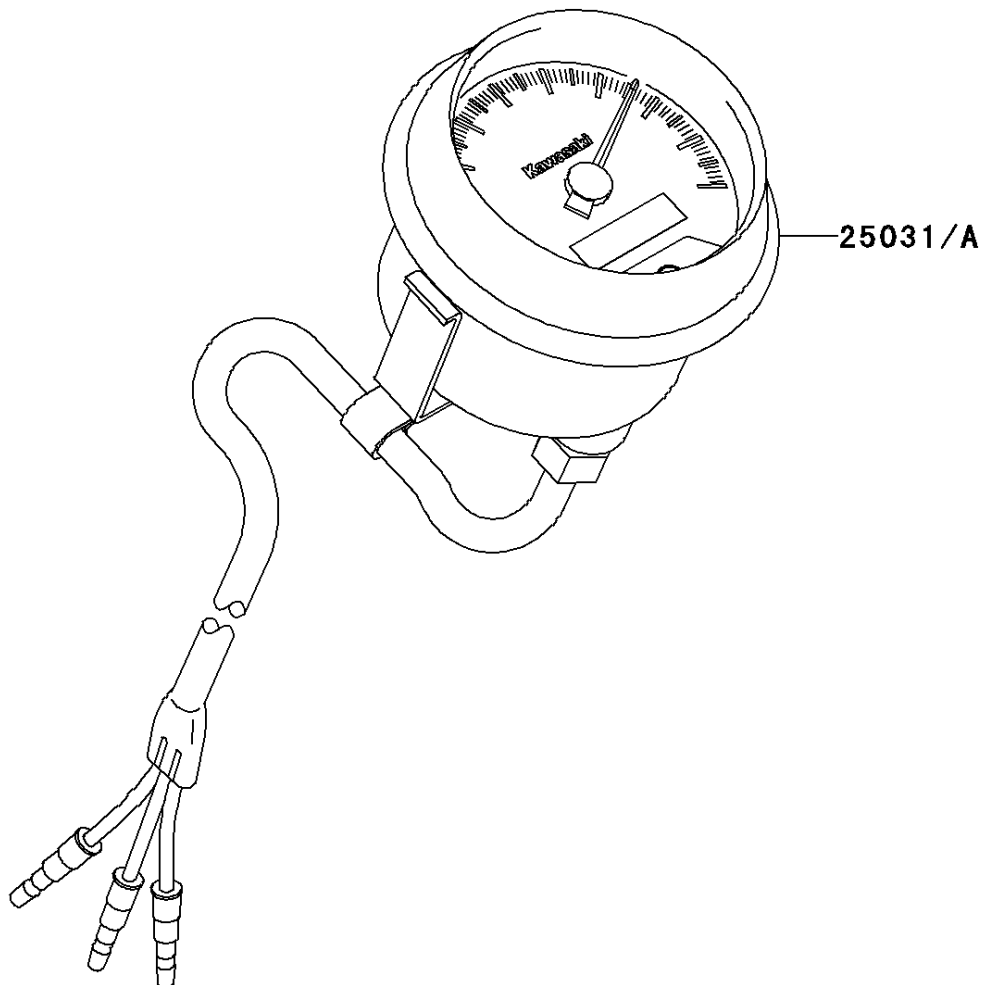

# 2003 Prairie 360 4X4 Advantage Classic PARTS DIAGRAM

Meter(s)(CN)

F2530

# 2003 Prairie 360 4X4 Advantage Classic PARTS LIST

Meter(s)(CN)

ITEM NAME	PART NUMBER	QUANTITY
METER-ASSY,KPH (Ref # 25031)	25031-7502	1