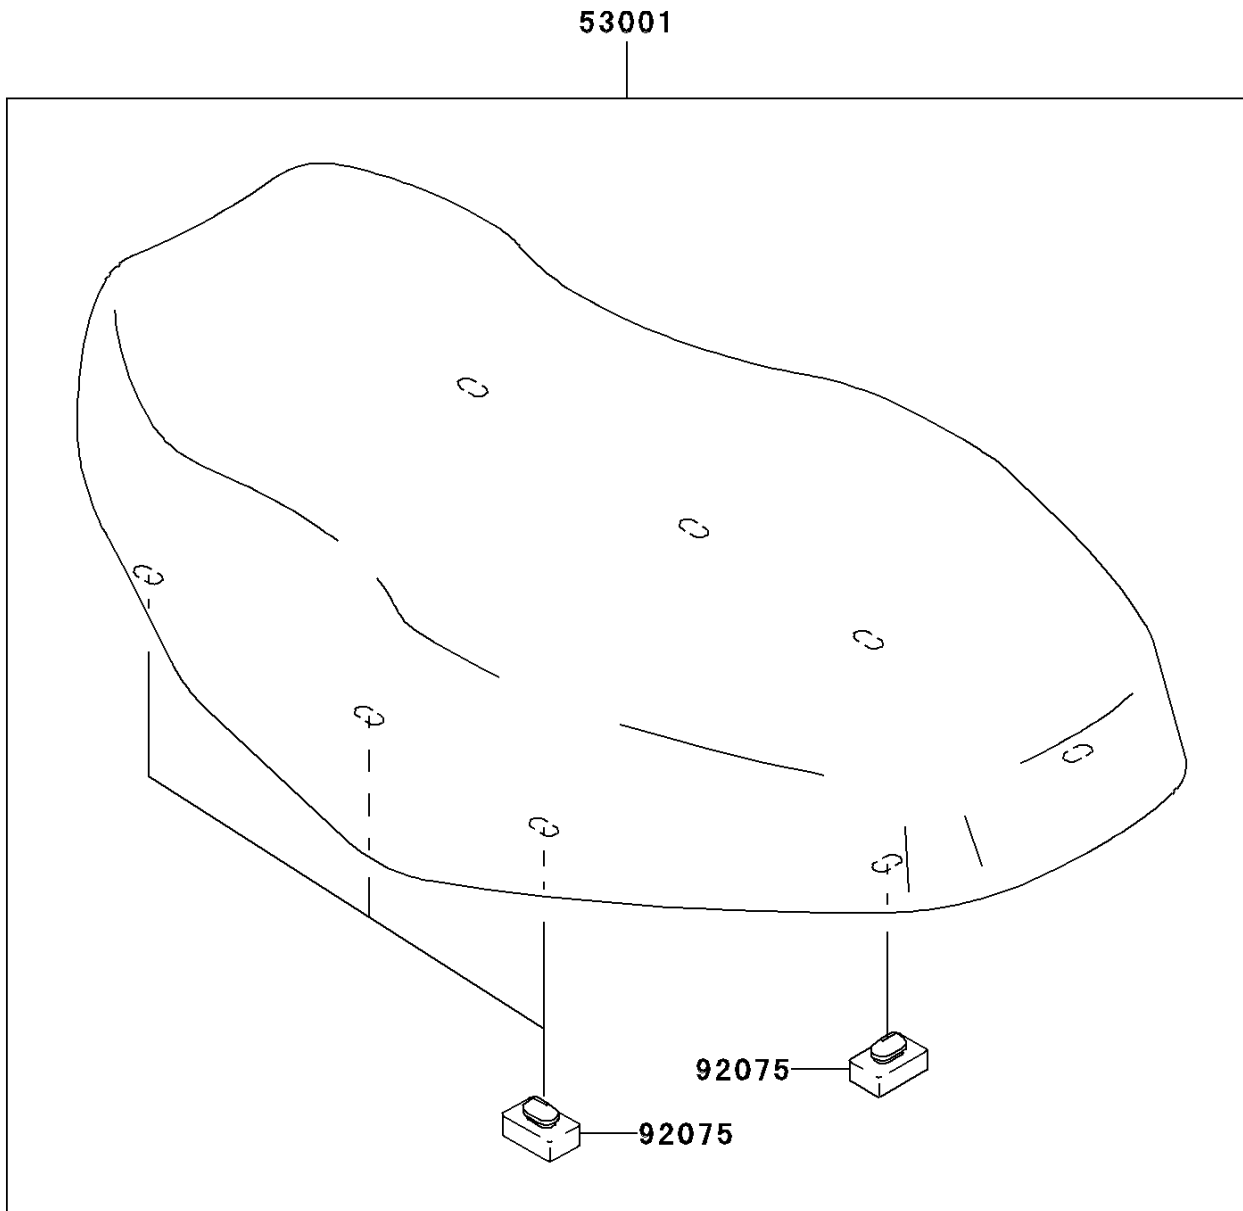

2003 Prairie 360 4X4 Advantage Classic PARTS DIAGRAM

Seat

F2510

2003 Prairie 360 4X4 Advantage Classic PARTS LIST

Seat

ITEM NAME	PART NUMBER	QUANTITY
SEAT-ASSY,S.M.BROWN (Ref # 53001)	53001-7502-MB	1
DAMPER (Ref # 92075)	92075-099	8