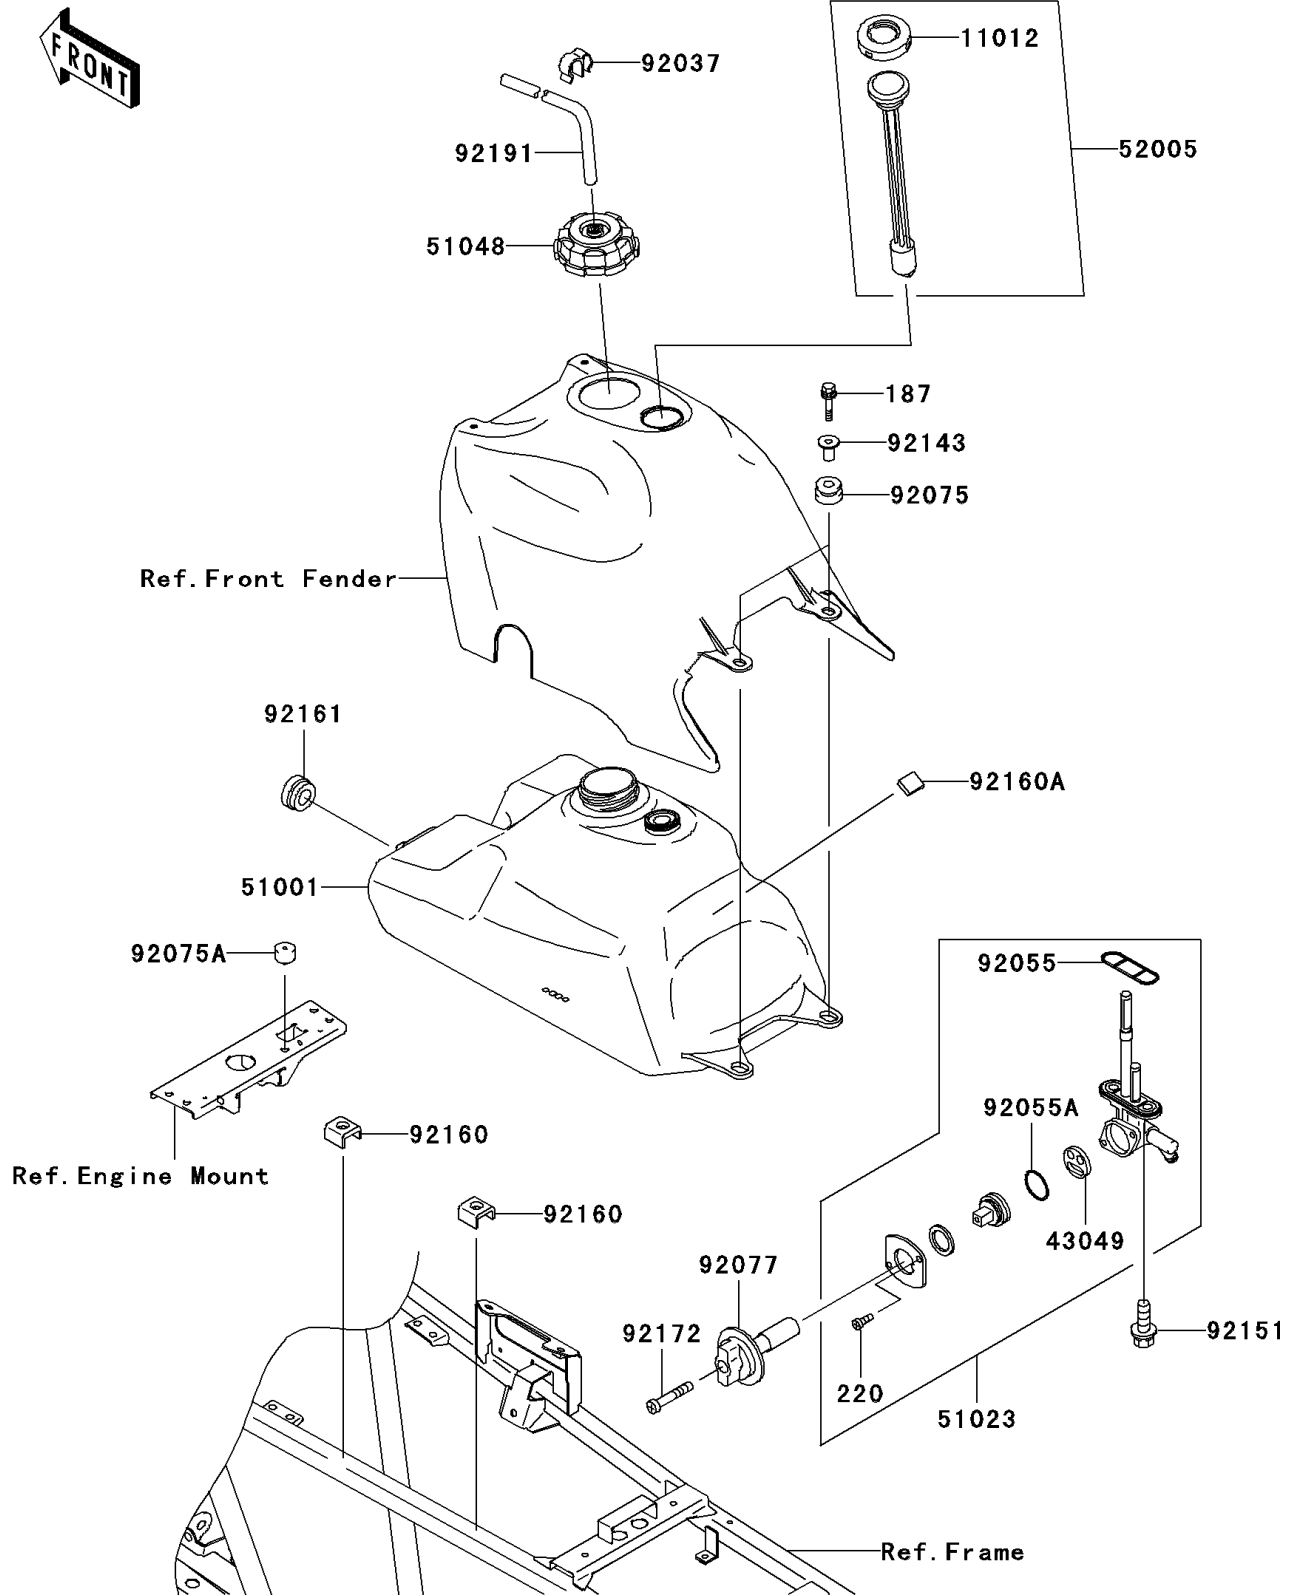

2005 Prairie 360 4X4 Hardwoods Green HD PARTS DIAGRAM

Fuel Tank

F2410

2005 Prairie 360 4X4 Hardwoods Green HD PARTS LIST

Fuel Tank

ITEM NAME	PART NUMBER	QUANTITY
BOLT-UPSET-WSP (Ref # 187)	187G0635	2
SCREW-PAN-CROS (Ref # 220)	220B0308	2
CAP,FUEL GAUGE (Ref # 11012)	11012-1627	1
PACKING,TAP VALVE (Ref # 43049)	43049-1091	1
TANK-COMP-FUEL (Ref # 51001)	51001-7502	1
TAP-ASSY,FUEL (Ref # 51023)	51023-1402	1
CAP-ASSY-TANK,FUEL (Ref # 51048)	51048-1133	1
GAUGE,FUEL (Ref # 52005)	52005-7501	1
CLAMP (Ref # 92037)	92037-1458	1
RING-O,FUEL TAP PACKING (Ref # 92055)	92055-1112	1
RING-O,TAP LEVER (Ref # 92055A)	92055-1419	1
DAMPER (Ref # 92075)	92075-1787	2
DAMPER (Ref # 92075A)	92075-1876	1
KNOB,FUEL TAP (Ref # 92077)	92077-1098	1
COLLAR,L=19.6 (Ref # 92143)	92143-1100	2
BOLT,6X14 (Ref # 92151)	92151-1198	2
DAMPER (Ref # 92160)	92160-1773	2
DAMPER,25X25 (Ref # 92160A)	92160-3864	1
DAMPER (Ref # 92161)	92161-7502	1
SCREW,4X25 (Ref # 92172)	92172-1073	1
TUBE,5X9.4X450 (Ref # 92191)	92191-1107	1