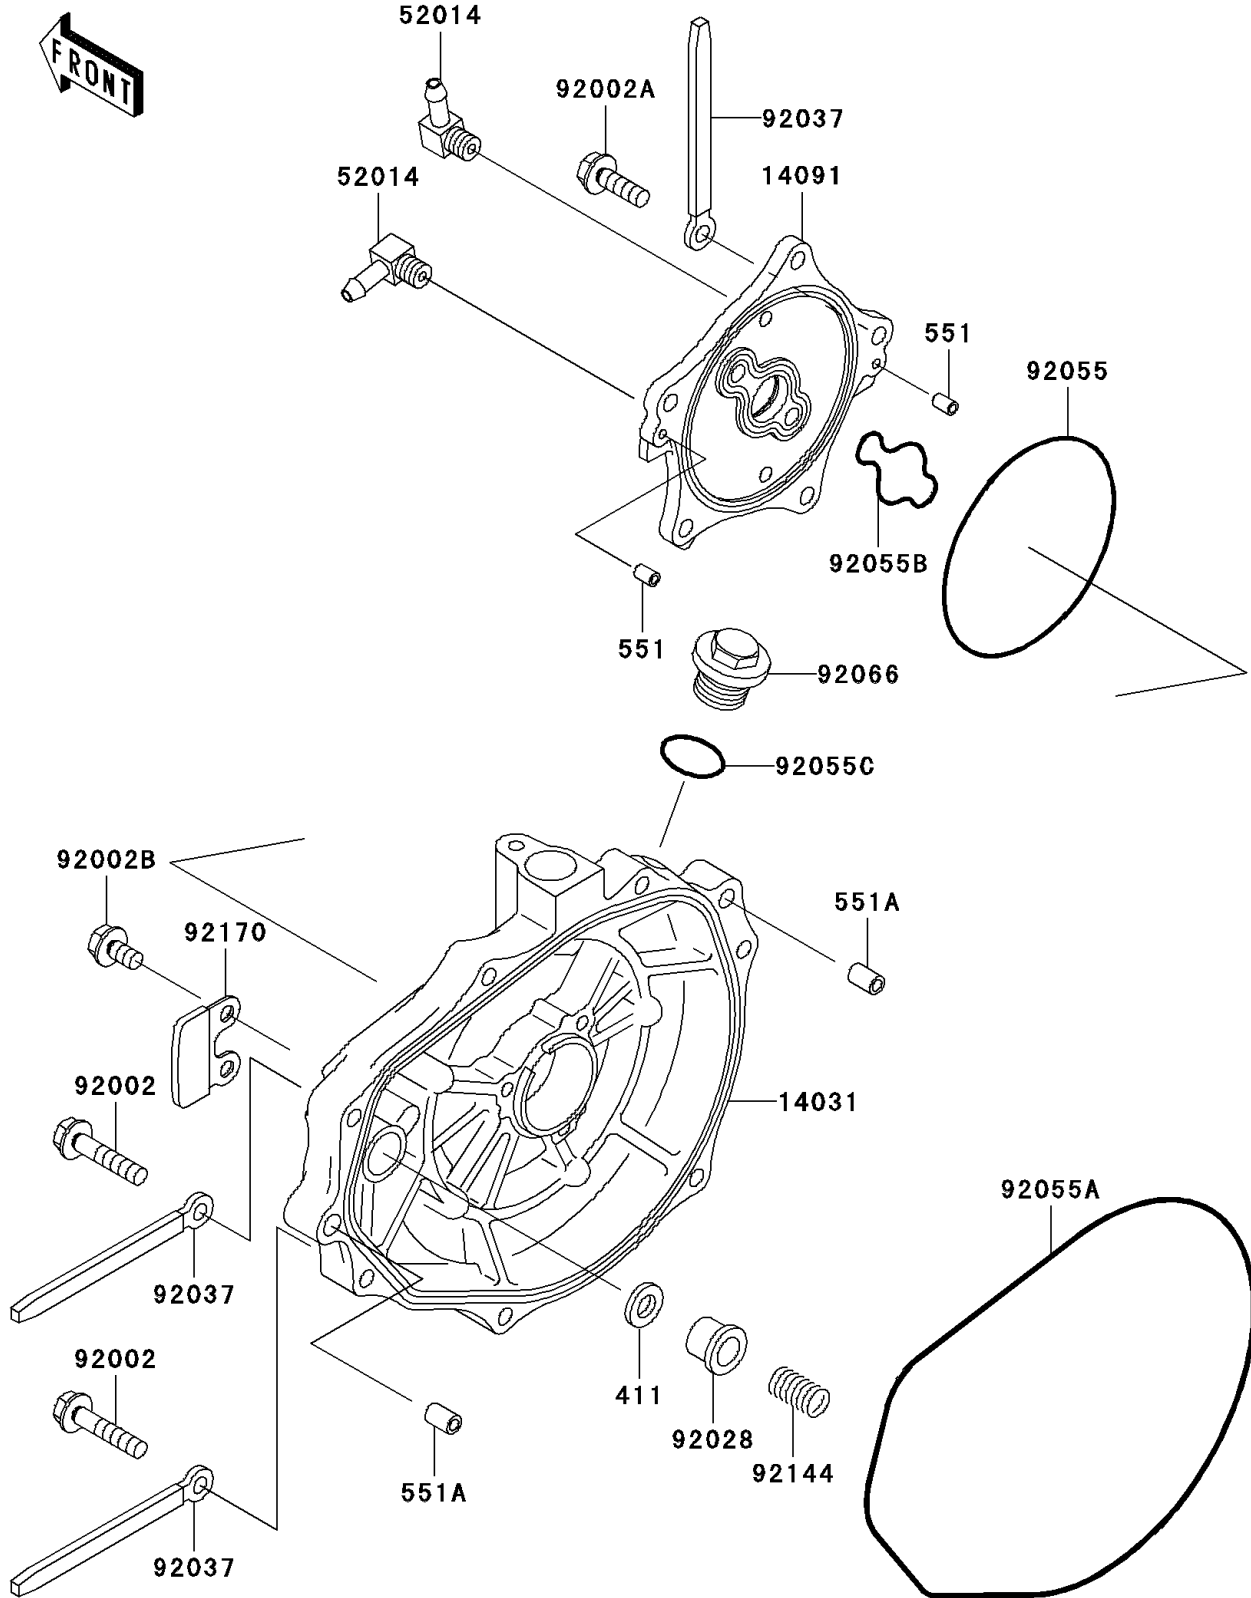

2003 1100 STX D.I. PARTS DIAGRAM

Engine Cover(s)

E1431

2003 1100 STX D.I. PARTS LIST

Engine Cover(s)

ITEM NAME	PART NUMBER	QUANTITY
WASHER-PLAIN,5MM (Ref # 411)	411S0500	1
PIN-DOWEL (Ref # 551)	551R0408	1
PIN-DOWEL (Ref # 551A)	551R0812	1
COVER-GENERATOR (Ref # 14031)	14031-3727	1
COVER (Ref # 14091)	14091-3711	1
ELBOW (Ref # 52014)	52014-3721	1
BOLT,6X30 (Ref # 92002)	92002-3726	1
BOLT,6X20 (Ref # 92002A)	92002-3755	1
BOLT,6X12 (Ref # 92002B)	92002-3763	1
BUSHING (Ref # 92028)	92028-3718	1
CLAMP,L=100 (Ref # 92037)	92037-3736	1
RING-O,BREATHER BODY (Ref # 92055)	92055-1284	1
RING-O,GENERATOR COVER (Ref # 92055A)	92055-3712	1
RING-O (Ref # 92055B)	92055-3739	1
RING-O (Ref # 92055C)	92055-515	1
PLUG (Ref # 92066)	92066-3739	1
SPRING (Ref # 92144)	92144-3728	1
CLAMP (Ref # 92170)	92170-3746	1