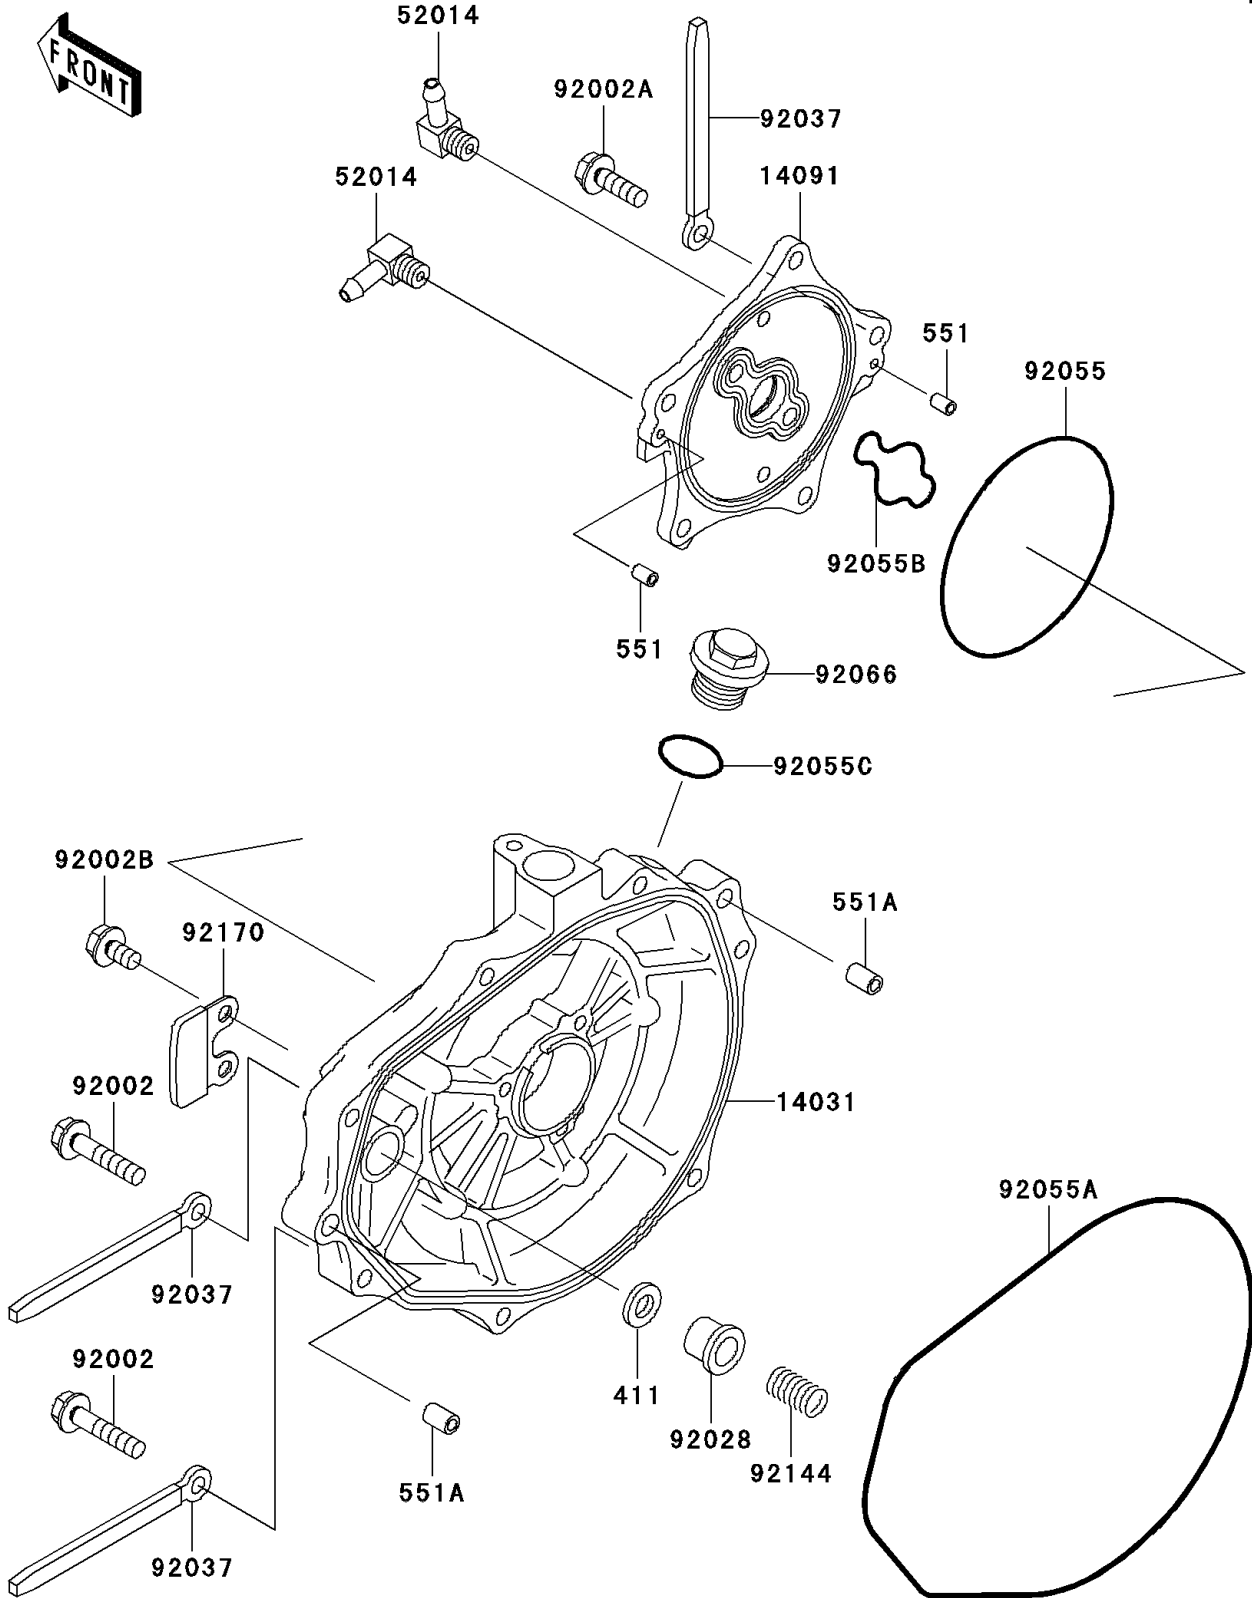

2003 1100 STX D.I. PARTS DIAGRAM

Engine Cover(s)

E1431

2003 1100 STX D.I. PARTS LIST

Engine Cover(s)

ITEM NAME	PART NUMBER	QUANTITY
WASHER-PLAIN,5MM (Ref # 411)	411S0500	1
PIN-DOWEL (Ref # 551)	551R0408	2
PIN-DOWEL (Ref # 551A)	551R0812	2
COVER-GENERATOR (Ref # 14031)	14031-3727	1
COVER (Ref # 14091)	14091-3711	1
ELBOW (Ref # 52014)	52014-3721	2
BOLT,6X30 (Ref # 92002)	92002-3726	7
BOLT,6X20 (Ref # 92002A)	92002-3755	5
BOLT,6X12 (Ref # 92002B)	92002-3763	2
BUSHING (Ref # 92028)	92028-3718	1
CLAMP,L=100 (Ref # 92037)	92037-3736	3
RING-O,BREATHER BODY (Ref # 92055)	92055-1284	1
RING-O,GENERATOR COVER (Ref # 92055A)	92055-3712	1
RING-O (Ref # 92055B)	92055-3739	1
RING-O (Ref # 92055C)	92055-515	1
PLUG (Ref # 92066)	92066-3739	1
SPRING (Ref # 92144)	92144-3728	1
CLAMP (Ref # 92170)	92170-3746	1