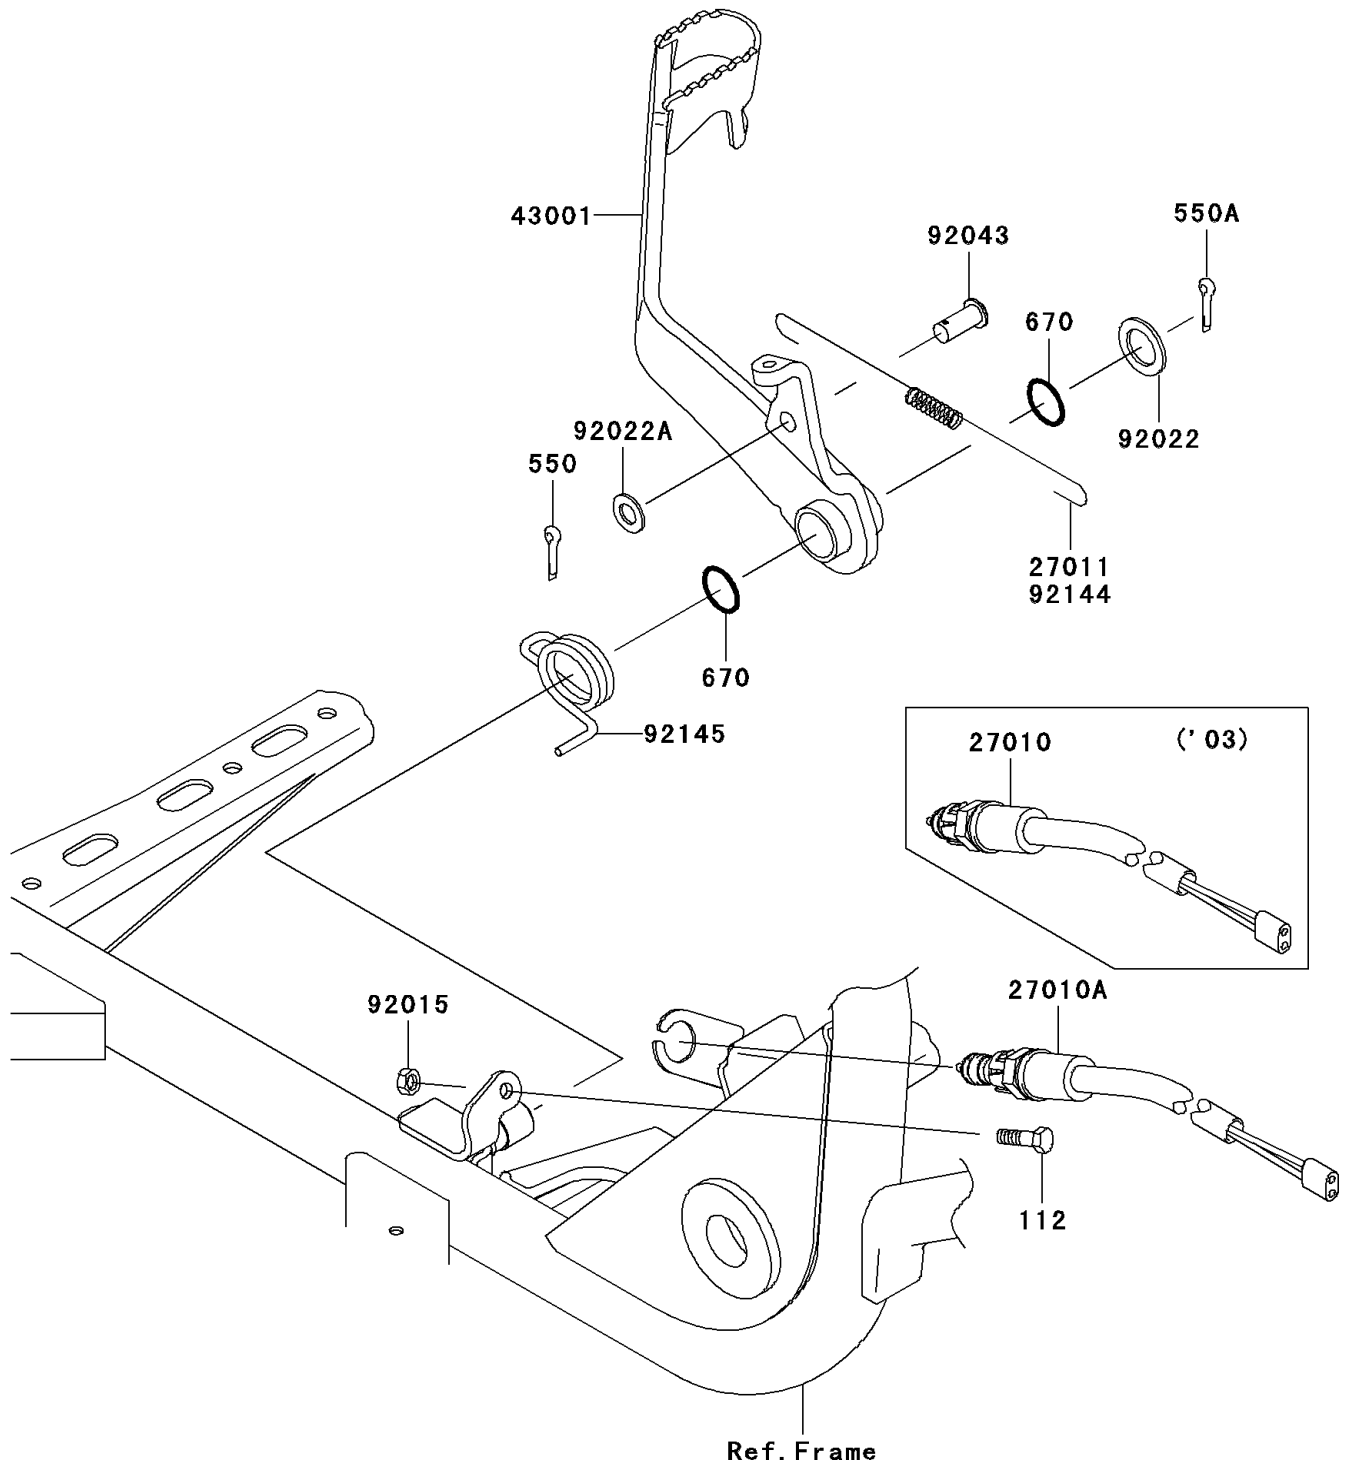

2003 Prairie 360 4X4 Advantage Classic PARTS DIAGRAM

Brake Pedal

F2260

2003 Prairie 360 4X4 Advantage Classic PARTS LIST

Brake Pedal

ITEM NAME	PART NUMBER	QUANTITY
BOLT-UPSET (Ref # 112)	112D0622	1
PIN-COTTER,2.0X15 (Ref # 550)	550D2015	1
PIN-COTTER,2.0X22 (Ref # 550A)	550D2022	1
O RING,15MM (Ref # 670)	670B2015	2
SWITCH,BRAKE LAMP (Ref # 27010)	27010-1301	1
LEVER-BRAKE,PEDAL (Ref # 43001)	43001-7501	1
NUT,6MM (Ref # 92015)	92015-1410	1
WASHER,15.5X24X1.6 (Ref # 92022)	92022-1049	1
WASHER,8.5X16X1.2 (Ref # 92022A)	92022-1582	1
PIN,8X16 (Ref # 92043)	92043-1013	1
SPRING,BRAKE LAMP SWITCH (Ref # 92144)	92144-1343	1
SPRING,BRAKE PEDAL RETURN (Ref # 92145)	92145-7503	1