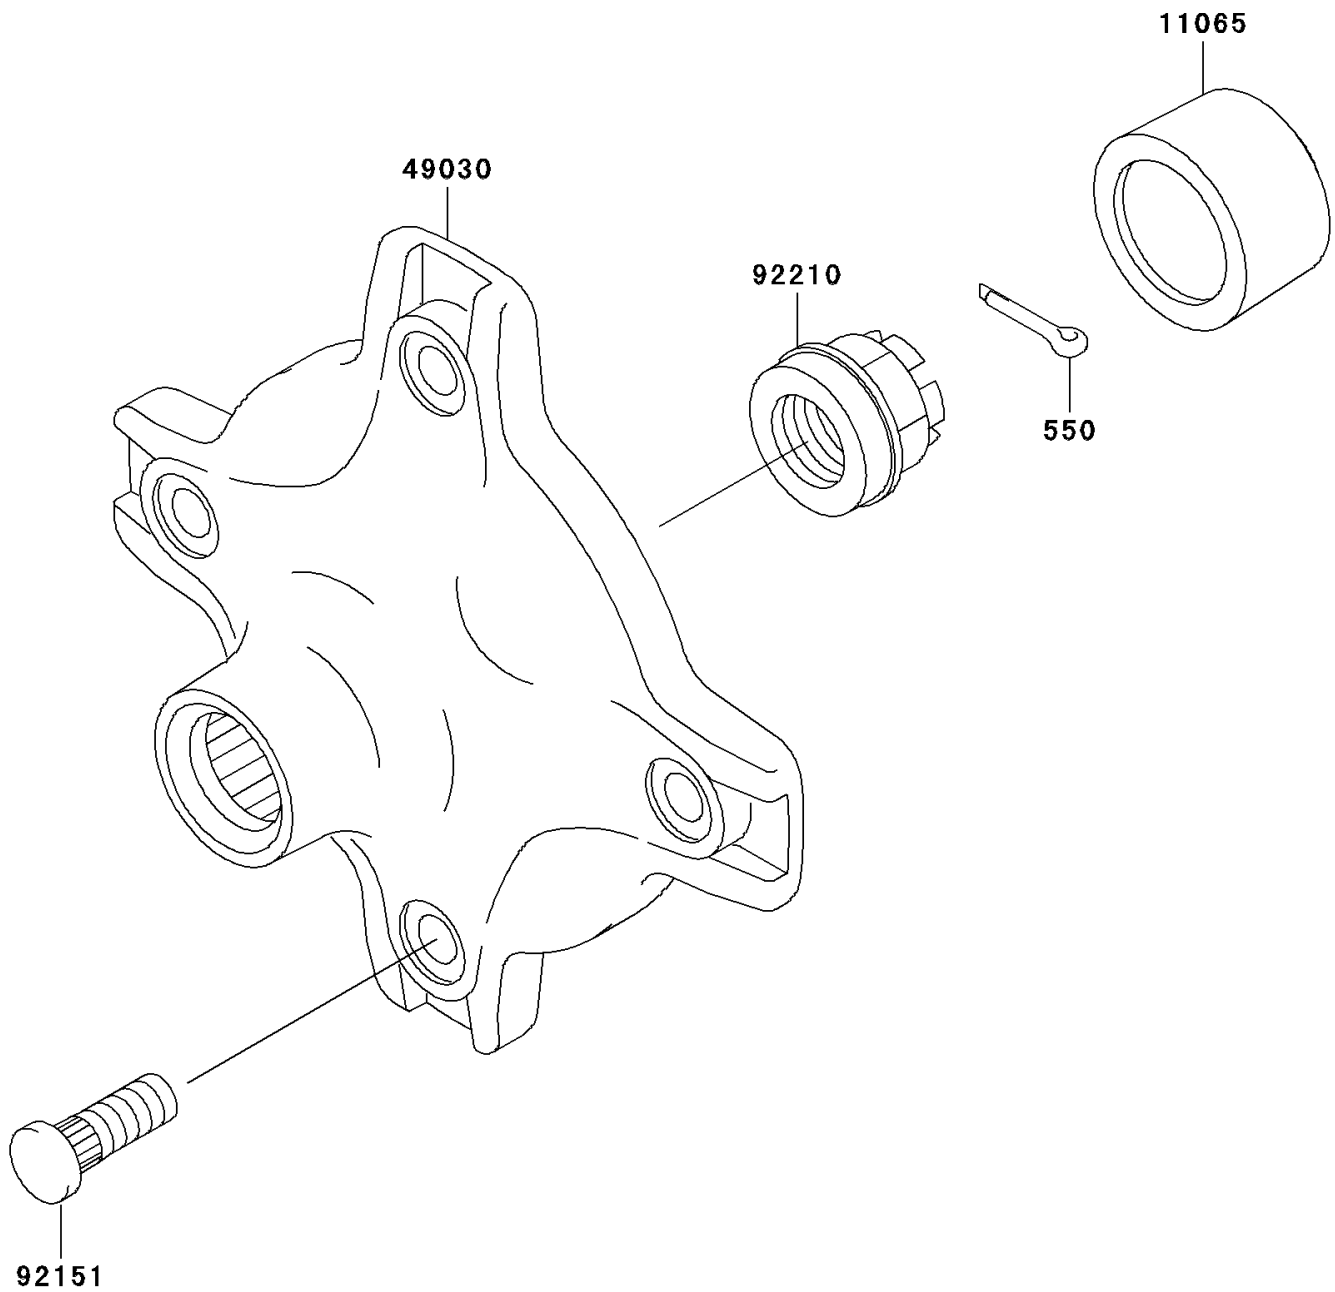

2004 Prairie 360 4X4 Hardwoods Green HD PARTS DIAGRAM

Rear Hub

F2240

2004 Prairie 360 4X4 Hardwoods Green HD PARTS LIST

Rear Hub

ITEM NAME	PART NUMBER	QUANTITY
PIN-COTTER,4.0X25 (Ref # 550)	550D4025	2
CAP,WHEEL (Ref # 11065)	11065-1153	2
HUB,RR (Ref # 49030)	49030-7507	2
BOLT,10X29.5 (Ref # 92151)	92151-1392	8
NUT,CASTLE,20MM (Ref # 92210)	92210-1381	2