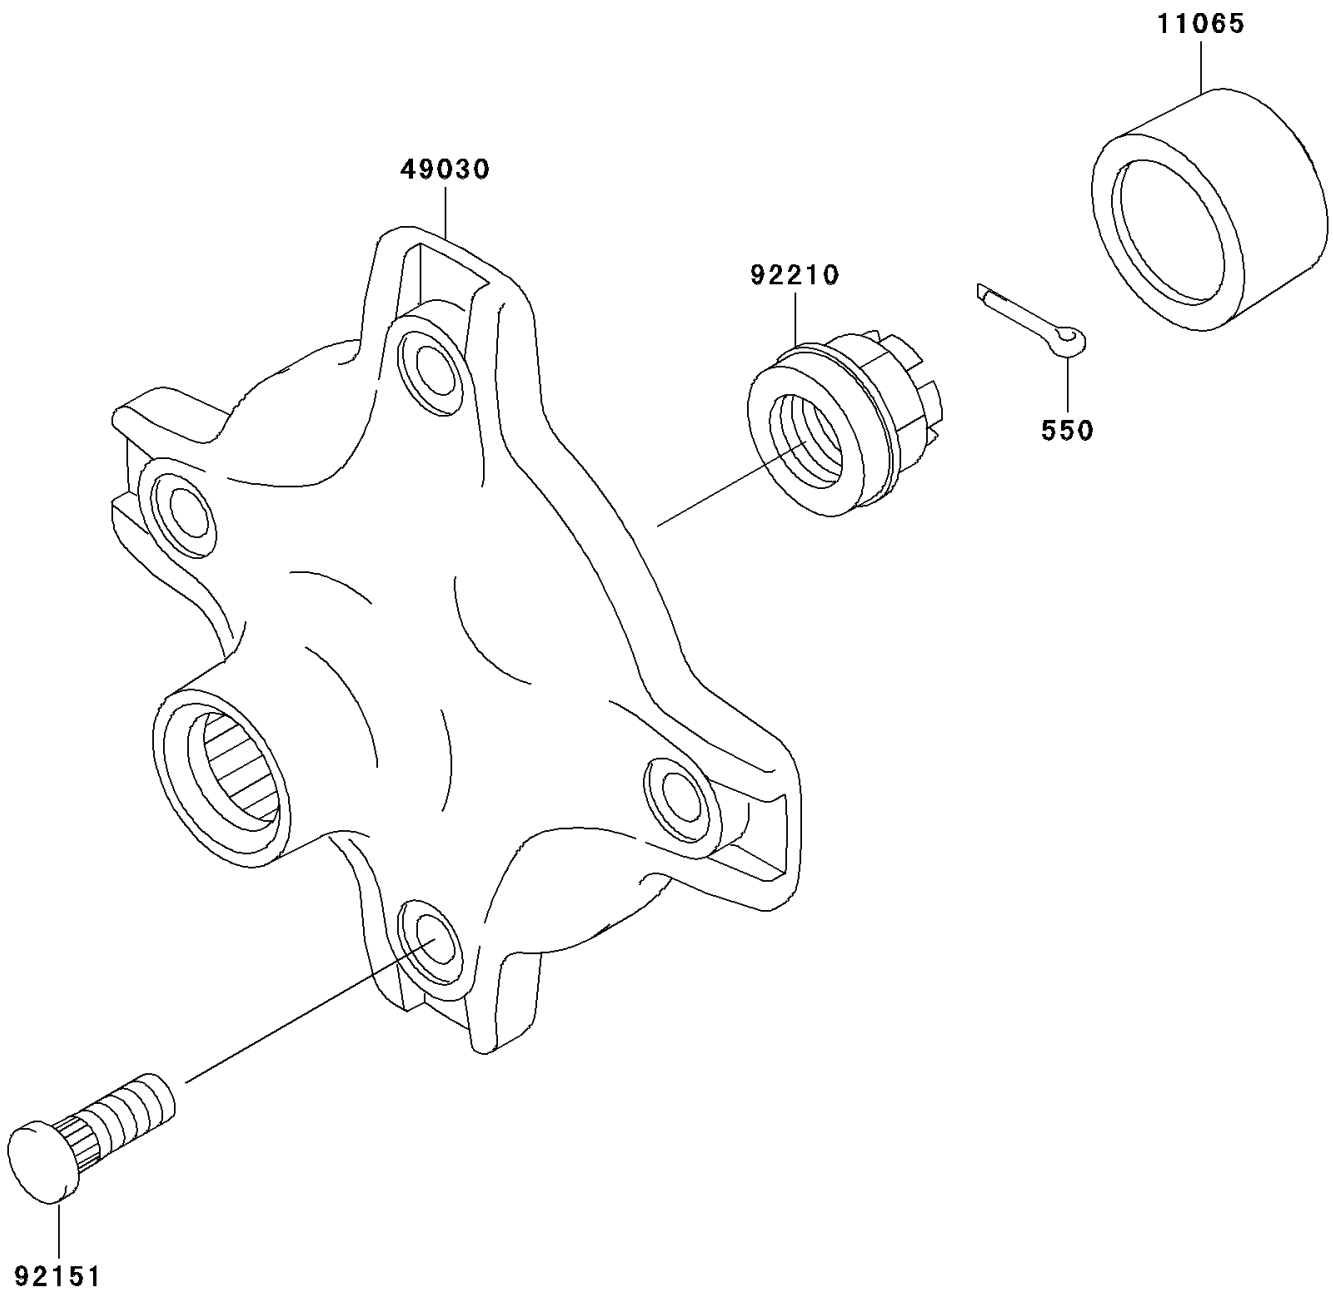

2003 Prairie 360 4X4 Advantage Classic PARTS DIAGRAM

Rear Hub

F2240

2003 Prairie 360 4X4 Advantage Classic PARTS LIST

Rear Hub

ITEM NAME	PART NUMBER	QUANTITY
PIN-COTTER,4.0X25 (Ref # 550)	550D4025	2
CAP,WHEEL (Ref # 11065)	11065-1153	2
HUB,RR (Ref # 49030)	49030-7507	2
BOLT,10X29.5 (Ref # 92151)	92151-1392	8
NUT,CASTLE,20MM (Ref # 92210)	92210-1381	2